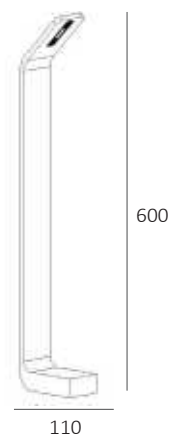

Afmeting(en):

LxBxH: 11x6x40cm

Accessoires:

Incl. LED driver LCZ09BS

400

110

KOLOA

IP54 CRI90

EAN:

8719831730018

Afmeting(en):

LxBxH: 11x6x60cm

Accessoires:

Incl. LED driver LCZ09BS

KOLOA

IP54 CRI90