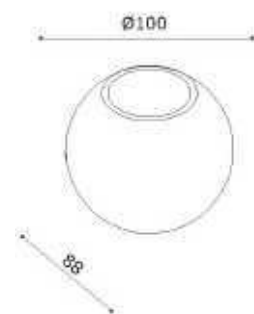

Accessoires:

Incl. driver GLP08TR450-P