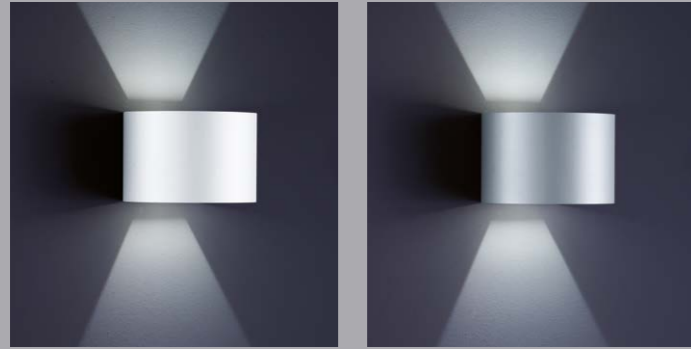

SIRI 44-R

LED IP54

Aluminium massiv
solid aluminium

7 W, 3000 K, B 720 / N 390 lm, CRI > 90