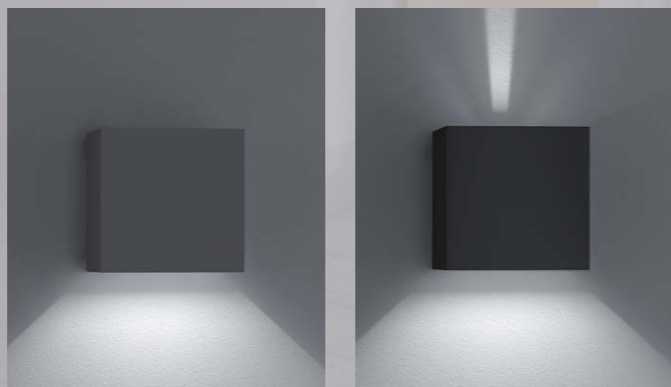

SIRI 44

LED IP54

Aluminium massiv
solid aluminium

7 W, 3000 K, B 720 / N 390 lm, CRI > 90

100 100
80 80

mattweiß / white mat

A28242.07

mattnickel eloxiert / nickel mat anodised

A28242.18

silbergrau / silver grey

A28242.46

graphit / graphite

A28242.73

mattschwarz / black mat

A28242.93

Lichtaustritt stufenlos verstellbar
light beam infinitely adjustable