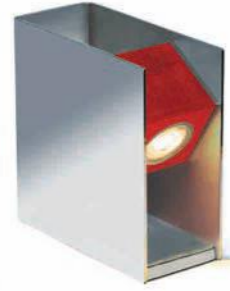

NON

TECHNICAL INFO

REFERENCE NONR
NONO

DIMENSIONS
WIDTH 8,5 CM
DEPTH 19,5 CM
HEIGHT 19 CM

MATERIALS

ELECTRO & HAND POLISHED
STAINLESS STEEL

CUBE: CARMINE RED
OR ORGANIC OLIVE

LIGHT SOURCE