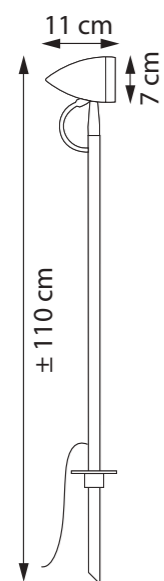

MAINTENANCE

<http://www.royalbotania.com/maintenance>

SPIKY

TECHNICAL INFO

REFERENCE SPK

DIMENSIONS

PIN Ø 1,3 CM
DEPTH 10 CM
HEIGHT 100 CM

MATERIALS

TECHNICAL INFO

REFERENCE BLTLAN

DIMENSIONS

WIDTH 7 CM
DEPTH 11 CM
HEIGHT ± 110 CM

MATERIALS

ANTIQUÉ BRASS

LIGHT SOURCE

LED 3W
POWER SUPPLY INCLUDED
POWER IN 100-240V - 50/60Hz
LIGHT OUTPUT 500lm
COLOR TEMPERATURE 2700K
IP-RATING IP65

EXTRA ADJUSTABLE HEAD

MAINTENANCE

<http://www.royalbotania.com/maintenance>

TWIN

TECHNICAL INFO

REFERENCE TWIN70W
TWIN70G

DIMENSIONS

WIDTH 6 CM
DEPTH 17 CM
HEIGHT 70 CM

MAINTENANCE

<http://www.royalbotania.com/maintenance>

TWIN UP OR DOWN

TECHNICAL INFO

REFERENCE TWINUW
TWINUG

DIMENSIONS

WIDTH 17 CM
DEPTH 7 CM
HEIGHT 6,5 CM

MATERIALS