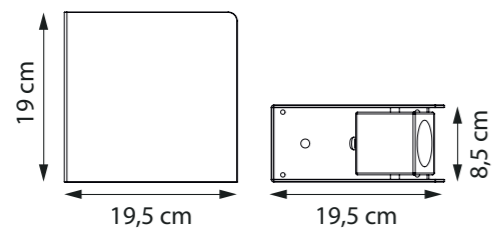

MAINTENANCE

<http://www.royalbotania.com/maintenance>