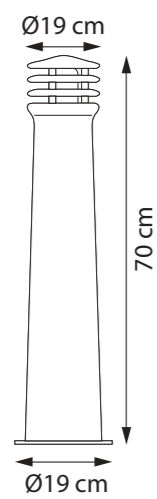

MAINTENANCE

<http://www.royalbotania.com/maintenance>

RUSTY 40 CM

TECHNICAL INFO

REFERENCE RUS40

DIMENSIONS

WIDTH Ø 13 CM
DEPTH Ø 19 CM
HEIGHT 40 CM

MATERIALS

RUSTY 70 CM

TECHNICAL INFO

REFERENCE RUS70

DIMENSIONS

WIDTH Ø 13 CM
DEPTH Ø 19 CM
HEIGHT 70 CM

MATERIALS

CAST IRON

RECOMMENDED LIGHT SOURCE

MAINTENANCE

<http://www.royalbotania.com/maintenance>

IRONY 70 CM

TECHNICAL INFO

REFERENCE IRN70

DIMENSIONS

WIDTH 20 CM
DEPTH 10 CM
HEIGHT 70 CM

MATERIALS

NORTHPOLE 40 CM

TECHNICAL INFO

REFERENCE

NOR40
NOR40ST

DIMENSIONS

WIDTH
HEIGHT

Ø 10 CM
40 CM

MATERIALS