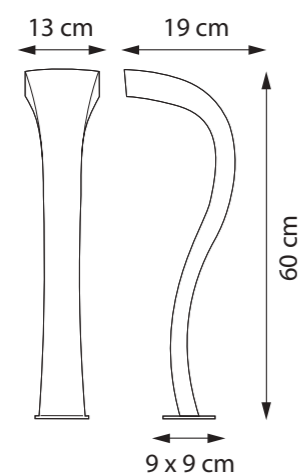

DIMENSIONS

WIDTH 7,5 CM
DEPTH 10 CM
HEIGHT 20 CM

MATERIALS

TEAK + ELECTRO POLISHED
STAINLESS STEEL

RECOMMENDED LIGHT SOURCE

LAMP LED 5W - GU10 - FLAT OPTIC
POWER IN 220V
IP-RATING IP55

MAINTENANCE

<http://www.royalbotania.com/maintenance>

DIMENSIONS

WIDTH 9 CM
DEPTH 11 CM
HEIGHT 7,5 CM

MATERIALS

TEAK + ELECTRO POLISHED
STAINLESS STEEL

RECOMMENDED LIGHT SOURCE

LAMP LED 5W - GU10 - FLAT OPTIC
POWER IN 220V
IP-RATING IP55

EXTRAS ADJUSTABLE ANGLE: 90°

MAINTENANCE

<http://www.royalbotania.com/maintenance>

COBRA

TECHNICAL INFO

REFERENCE CBR605

DIMENSIONS

WIDTH 13 CM
DEPTH 19 CM
HEIGHT 60 CM

MATERIALS

COBRA WALL

TECHNICAL INFO

REFERENCE CBRW5

DIMENSIONS

WIDTH 13 CM
DEPTH 19 CM
HEIGHT 12,5 CM

MATERIALS

STAINLESS STEEL

LIGHT SOURCE