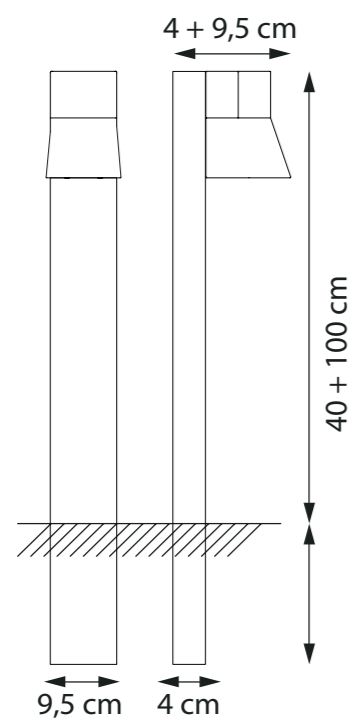

MAINTENANCE

<http://www.royalbotania.com/maintenance>