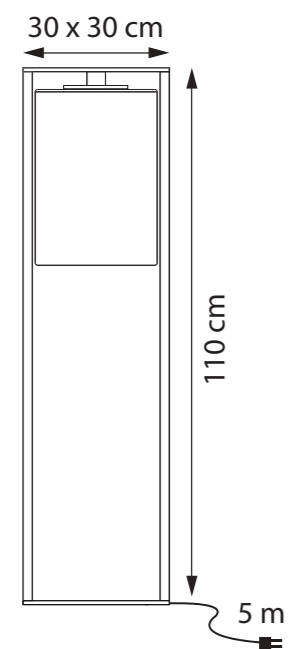

GLOW

TECHNICAL INFO

REFERENCE GLW185WR

DIMENSIONS

WIDTH Ø 33 - 44 CM
HEIGHT 186 CM
BASE 55 CM

MATERIALS

POWDERCOATED ALUMINIUM
WHITE + TEAK

LAMPSHADE: POLYETHYLENE

DIMENSIONS

WIDTH	30 CM
DEPTH	30 CM
HEIGHT	44 CM + 49-84 CM - SHORT 44 CM + 74-134CM - LONG

MATERIALS

POWDERCOATED ALUMINIUM
WHITE OR BLACK

HANDMADE GLASS CLEAR /
AMBER OR SMOKE

LIGHT SOURCE

LAMP	DECORATIVE LED FILAMENT INCLUDED
POWER IN	220V / E27
LIGHT OUTPUT	300lm
COLOR TEMPERATURE	2200K
IP RATING	IP 43

DOME MOVE

TECHNICAL INFO

REFERENCE BLACK FRAME	DOMEMBCL DOMEMBSM DOMEMBAM
REFERENCE WHITE FRAME	DOMEMWCL DOMEMWSM DOMEMWAM

DIMENSIONS

WIDTH	30 CM
DEPTH	30 CM
HEIGHT	110 CM

MATERIALS

POWDERCOATED ALUMINIUM
WHITE OR BLACK