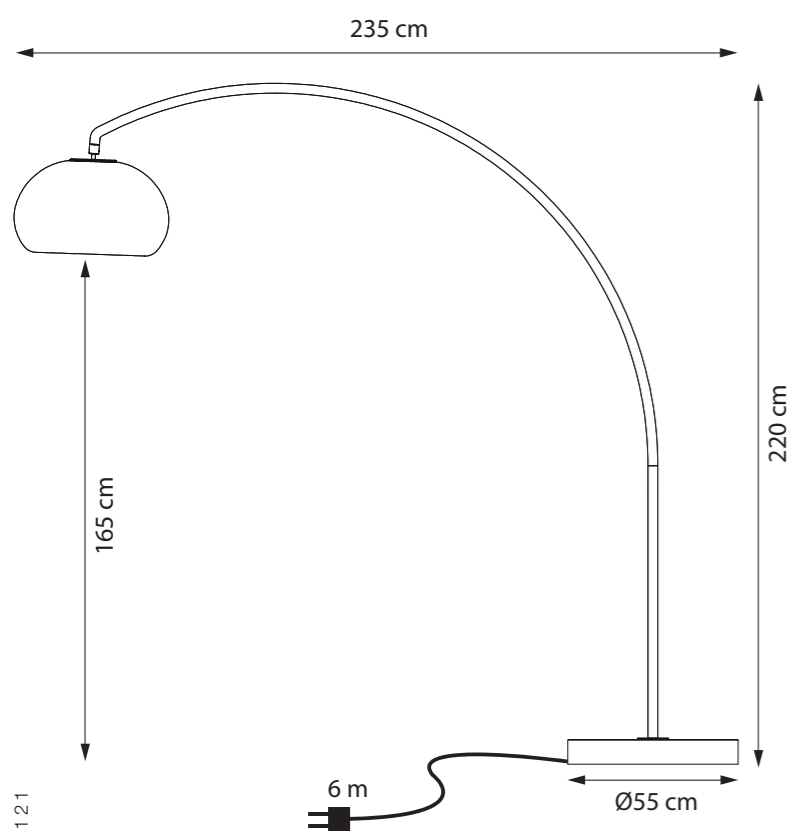

GLOW

TECHNICAL INFO

REFERENCE GLW185WR

DIMENSIONS

WIDTH Ø 33 - 44 CM
HEIGHT 186 CM
BASE 55 CM

MATERIALS

POWDERCOATED ALUMINIUM
WHITE + TEAK

LAMPSHADE: POLYETHYLENE

MAINTENANCE

<http://www.royalbotania.com/maintenance>

60T

TECHNICAL INFO

REFERENCE 60T

DIMENSIONS

WIDTH 235 CM
HEIGHT 230 CM
GRANITE BASE Ø 55 CM

MATERIALS

<http://www.royalbotania.com/maintenance>

CLUB

TECHNICAL INFO

REFERENCE BEIGE SHADE CLB
REFERENCE AMBER SHADE CLBAM

DIMENSIONS

WIDTH Ø 70 CM
 DEPTH Ø 70 CM
 HEIGHT 185 CM

MATERIALS

TEAK + ELECTRO POLISHED
 STAINLESS STEEL

DIMENSIONS

WIDTH	30 CM
DEPTH	30 CM
HEIGHT	44 CM + 49-84 CM - SHORT 44 CM + 74-134CM - LONG

MATERIALS

POWDERCOATED ALUMINIUM
WHITE OR BLACK

HANDMADE GLASS CLEAR /
AMBER OR SMOKE

LIGHT SOURCE

LAMP	DECORATIVE LED FILAMENT INCLUDED
POWER IN	220V / E27
LIGHT OUTPUT	300lm
COLOR TEMPERATURE	2200K
IP RATING	IP 43