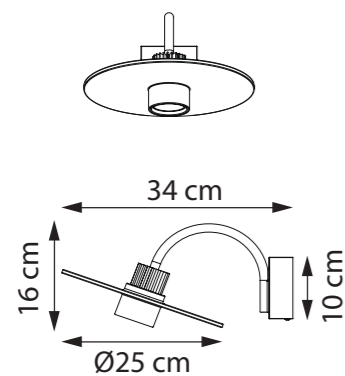

LIGHT SOURCE

LED   5,8W
POWER SUPPLY   INCLUDED
POWER IN   100-240V - 50/60Hz
LIGHT OUTPUT   540lm
COLOR TEMPERATURE   3000K
IP-RATING   IP65