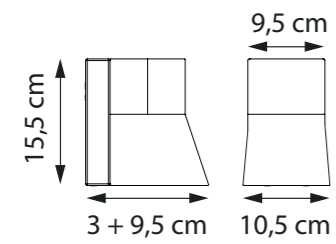

LIGHT SOURCE

LED 2,2W
POWER SUPPLY INCLUDED
POWER IN 100-240V - 50/60Hz
LIGHT OUTPUT 390lm
COLOR TEMPERATURE 2700K
IP-RATING IP65