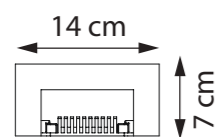

LIGHT SOURCE

POWERLED 3,5W
POWER SUPPLY INCLUDED
POWER IN 100-240 - 50/60Hz
LIGHT OUTPUT 350lm
COLOR TEMPERATURE 2700K
IP-RATING IP65

EXTRA ADJUSTABLE ANGLE: 90°