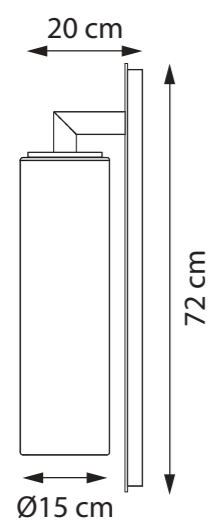

MAINTENANCE

<http://www.royalbotania.com/maintenance>