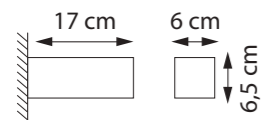

EXTRA ADJUSTABLE HEAD

MAINTENANCE

<http://www.royalbotania.com/maintenance>

TWIN

TECHNICAL INFO

REFERENCE TWIN70W
TWIN70G

DIMENSIONS

WIDTH 6 CM
DEPTH 17 CM
HEIGHT 70 CM

REFERENCE TWINWW
TWINWG

DIMENSIONS

WIDTH 5 CM
DEPTH 17 CM
HEIGHT 6,5 CM

MATERIALS

CORIAN WHITE OR GREY

LIGHT SOURCE

LED 3,5W
POWER SUPPLY INCLUDED
POWER IN 100-240 - 50/60Hz
LIGHT OUTPUT 350lm
IP-RATING IP55

MAINTENANCE

<http://www.royalbotania.com/maintenance>

TWIN UP OR DOWN

TECHNICAL INFO

REFERENCE TWINUW
TWINUG

DIMENSIONS

WIDTH 17 CM
DEPTH 7 CM
HEIGHT 6,5 CM

MATERIALS