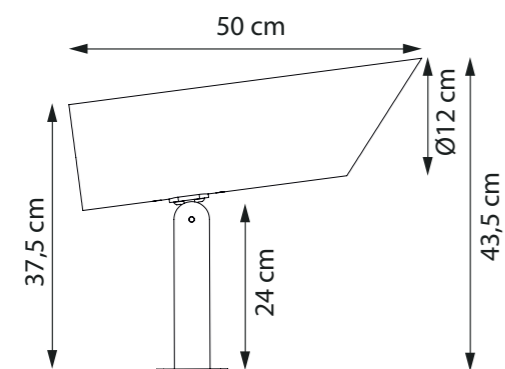

DIMENSIONS

WIDTH 12 CM
DEPTH 18,5 CM
HEIGHT 25 CM

MATERIALS

TEAK + HANDMADE
CLEAR GLASS

LIGHT SOURCE

LAMP DECORATIVE LED FILAMENT INCLUDED
POWER IN 230V / E27
LIGHT OUTPUT 300lm
COLOR TEMPERATURE 2200K
IP-RATING IP54

MAINTENANCE

<http://www.royalbotania.com/maintenance>

MOSO GROUND

TECHNICAL INFO

REFERENCE MSOGA

DIMENSIONS

WIDTH Ø 12 CM
DEPTH 50 CM
HEIGHT 43,5 CM

MATERIALS

BEACON WALL

TECHNICAL INFO

REFERENCE BCNWW
BCNWB

DIMENSIONS

WIDTH 10,5 CM
DEPTH 12,5 CM
HEIGHT 15,5 CM

MATERIALS

TEAK + PORCELAIN WHITE

TEAK + PORCELAIN BLACK