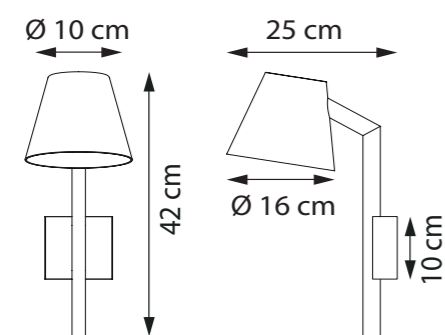

PARKER WALL

TECHNICAL INFO

REFERENCE PRKW

DIMENSIONS

WIDTH Ø 10 - 16 CM
DEPTH 25 CM
HEIGHT 42 CM

MATERIALS

ANTIQUE BRASS

LIGHT SOURCE

LED 5,8W
POWER SUPPLY INCLUDED
POWER IN 100-240V - 50/60HZ
LIGHT OUTPUT 540lm
COLOR TEMPERATURE 3000K
IP-RATING IP65

MAINTENANCE

<http://www.royalbotania.com/maintenance>