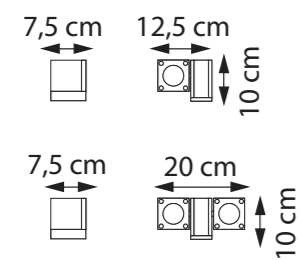

Q-BIC FLOOR

TECHNICAL INFO

REFERENCE

QBG2D220EP
QBG1D220EP

DIMENSIONS

WIDTH 12,5 - 20 CM
DEPTH 7,5 CM
HEIGHT 10 CM

MATERIALS

TEAK + ELECTRO POLISHED
STAINLESS STEEL

RECOMMENDED LIGHT SOURCE

LAMP LED 5W - GU10 - FLAT OPTIC
POWER IN 220V
IP-RATING IP55
EXTRAS ADJUSTABLE ANGLE: 270°

MAINTENANCE

<http://www.royalbotania.com/maintenance>