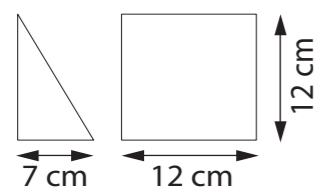

<http://www.royalbotania.com/maintenance>

OMEGA

TECHNICAL INFO

REFERENCE UP & DOWN LIGHTER
REFERENCE DOWN LIGHTER

OMG2D220EP
OMG1D220EP

DIMENSIONS

WIDTH 8 CM
DEPTH 9,5 CM
HEIGHT 8 CM
14,5 CM

MATERIALS

DIMENSIONS

WIDTH 12 CM
DEPTH 7 CM
HEIGHT 12 CM

MATERIALS

ZINC

LIGHT SOURCE

LED 5W
POWER SUPPLY INCLUDED
POWER IN 100-240V - 50/60Hz
LIGHT OUTPUT 250lm
IP-RATING IP55

MAINTENANCE

<http://www.royalbotania.com/maintenance>

PRATO

TECHNICAL INFO

REFERENCE

PRTWS
PRTWA
PRTWW

DIMENSIONS

WIDTH Ø 25 CM
DEPTH 34 CM
HEIGHT 16 CM

MATERIALS

ALUMINIUM POWDERCOATED
SAND / BLACK OR WHITE

MAINTENANCE

<http://www.royalbotania.com/maintenance>

RUSTY 40 CM

TECHNICAL INFO

REFERENCE RUS40

DIMENSIONS

WIDTH Ø 13 CM
DEPTH Ø 19 CM
HEIGHT 40 CM

MATERIALS