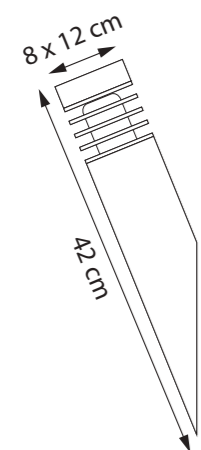

RECOMMENDED LIGHT SOURCE

LAMP E27 LED - FLUO MAX. 11W
POWER IN 220V
IP-RATING IP55

LED FITTING OPTION CODE: BINLS OR BINLR