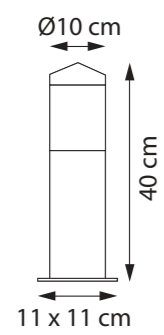

REFERENCE IRN40

DIMENSIONS

WIDTH 20 CM
DEPTH 10 CM
HEIGHT 40 CM

MATERIALS

CAST IRON

RECOMMENDED LIGHT SOURCE

LAMP 2x E27 LED - FLUO MAX. 11W
POWER IN 220V
IP-RATING IP55

CONNECTION BOX INCLUDED
LED FITTING OPTION CODE: BINLS OR BINLR

MAINTENANCE

<http://www.royalbotania.com/maintenance>

IRONY 70 CM

TECHNICAL INFO

REFERENCE IRN70

DIMENSIONS

WIDTH 20 CM
DEPTH 10 CM
HEIGHT 70 CM

MATERIALS

NORTHPOLE 40 CM

TECHNICAL INFO

REFERENCE

NOR40
NOR40ST

DIMENSIONS

WIDTH
HEIGHT

Ø 10 CM
40 CM

MATERIALS

<http://www.royalbotania.com/maintenance>

NORTHPOLE 70 CM

TECHNICAL INFO

REFERENCE NOR70
NOR70ST

DIMENSIONS

WIDTH Ø 10 CM
HEIGHT 70 CM

MATERIALS

TEAK + STAINLESS STEEL