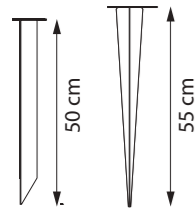

ACCESSORIES

LIGB STAINLESS STEEL SPIKE: LIGHTHOUSE / NORTHPOLE / RECTAN / ELLIPSE / IRONY

LBN STAINLESS STEEL SPIKE: COBRA / Q-BIC 30/60 / TWIN / MOSO GROUND / NON-SIDE

LBQ STAINLESS STEEL SPIKE: Q-BIC GROUND / Q-BIC WALL / NON

LBNPT STAINLESS STEEL SPIKE: NEPTUNE

LBD GALVANISED STEEL SPIKE: DOME MOVE / DOME FLOOR

LBL STAINLESS STEEL SPIKE: LOG

LBR GALVANISED STEEL SPIKE: RUSTY

BL360 PERFORATED SCREEN 360° STAINLESS STEEL

BL180 PERFORATED SCREEN 180° STAINLESS STEEL

BINLS LED INSERT FOR NEW OR REPLACEMENT FIXTURES
LED 8,5W-470lm 3000K 230V 50Hz

BINLR LED INSERT FOR NEW OR REPLACEMENT FIXTURES WITH VARIOUS
LIGHTOUTPUT: LED 2,2W = 390lm UP TO 4,3W = 700lm - 2700K
(For more info: Please contact you Royal Botania Dealer)

BIN2 E27 LAMP HOLDER - 220V/E27 - LED FLUO MAX 11W
CLUB / LIGHTHOUSE / ELLIPSE / RECTAN / NORTHPOLE / IRONY /
RUSTY / NEPTUNE

LEDCONKIT = DRI1 + JUB5625 + JUB5630

DRI1 IP68 LED DRIVER 100-220V 50-60HZ - 350mA - 9W

JUB5625 CONNECTION BOX IP68 - 3X4 mm²

JUB5630 JUNCTION BOX IP68 - 2X1,5 mm²

OPTIONAL BUBLES FOR TESLA / CLOCHE AND DOME COLLECTION

LTLED03WE27 LED FILAMENT BULB 3W - 220V/E27 - 2200K - 300lm