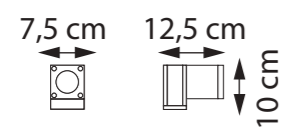

Q-BIC WALL

TECHNICAL INFO

REFERENCE QBW1D220EP

DIMENSIONS

WIDTH 7,5 CM
DEPTH 12,5 CM
HEIGHT 10 CM

MATERIALS

TEAK + ELECTRO POLISHED
STAINLESS STEEL

RECOMMENDED LIGHT SOURCE

LAMP LED 5W - GU10 - FLAT OPTIC
POWER IN 220V
IP-RATING IP55

MAINTENANCE

<http://www.royalbotania.com/maintenance>