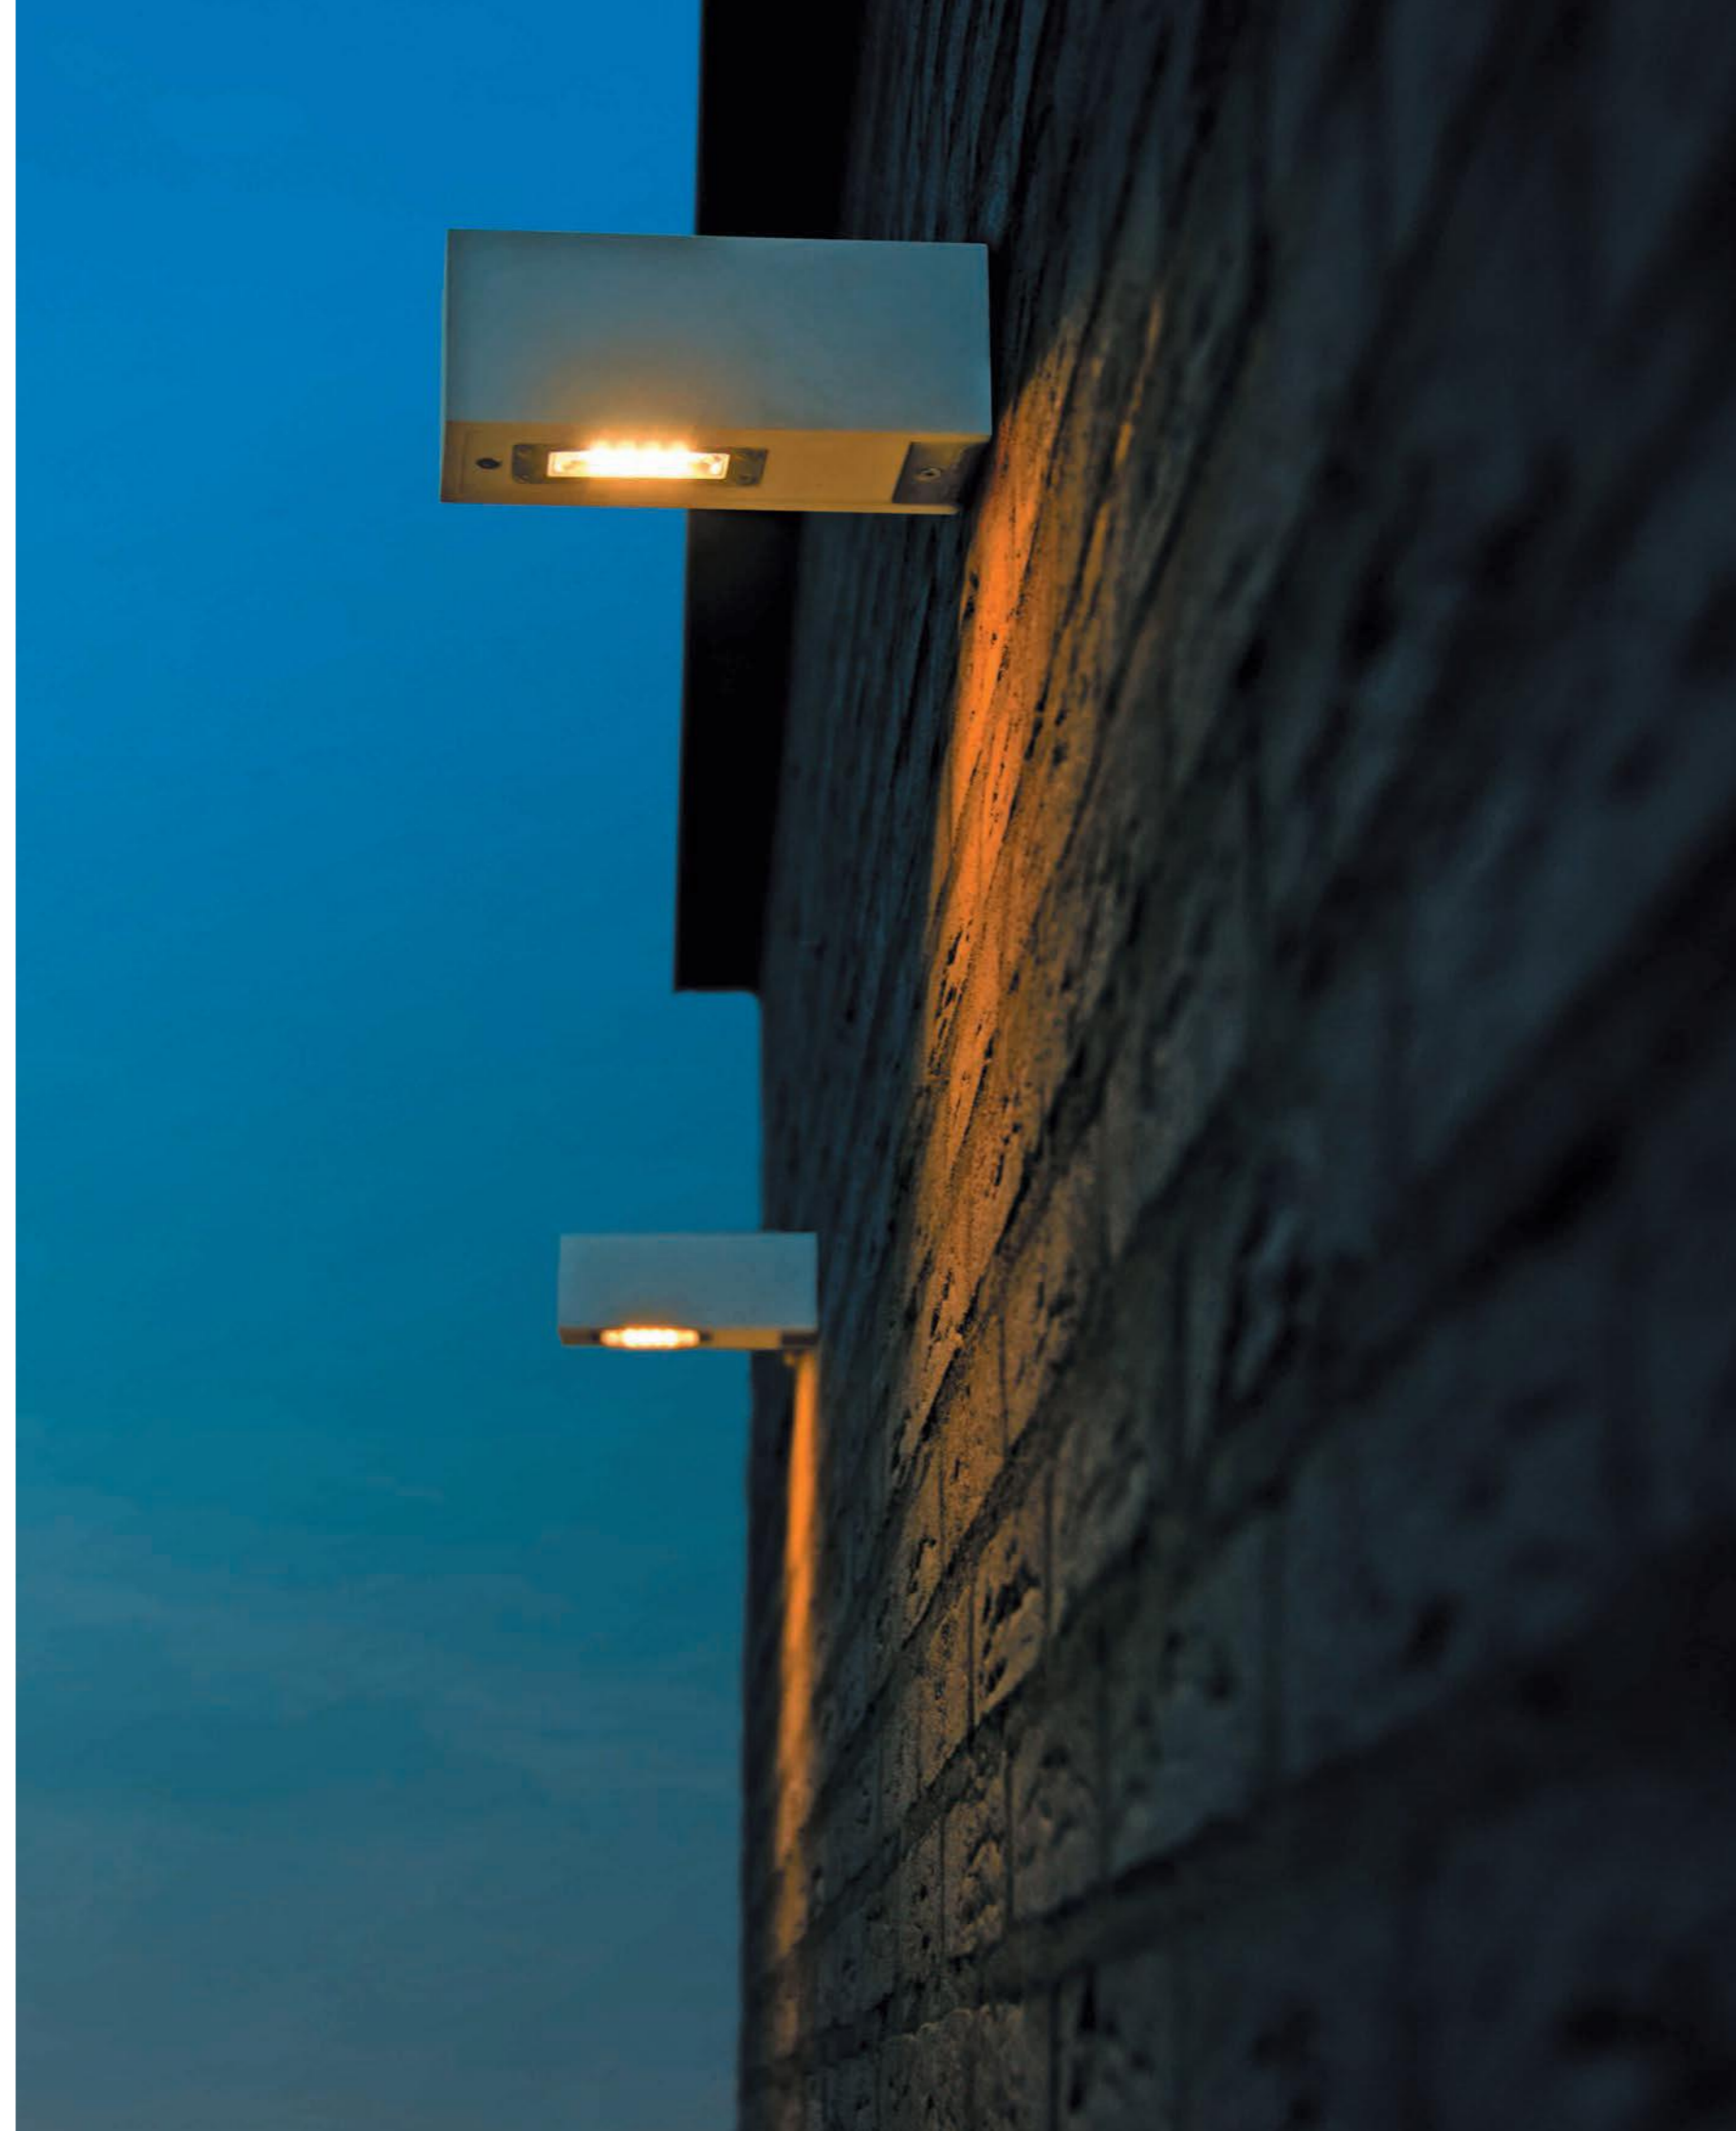

TWIN WALL

TECHNICAL INFO

REFERENCE TWINWW
TWINWG

DIMENSIONS

WIDTH 5 CM
DEPTH 17 CM
HEIGHT 6,5 CM

MATERIALS

CORIAN WHITE OR GREY

LIGHT SOURCE

LED 3,5W
POWER SUPPLY INCLUDED
POWER IN 100-240 - 50/60Hz
LIGHT OUTPUT 350lm
IP-RATING IP55

MAINTENANCE

<http://www.royalbotania.com/maintenance>