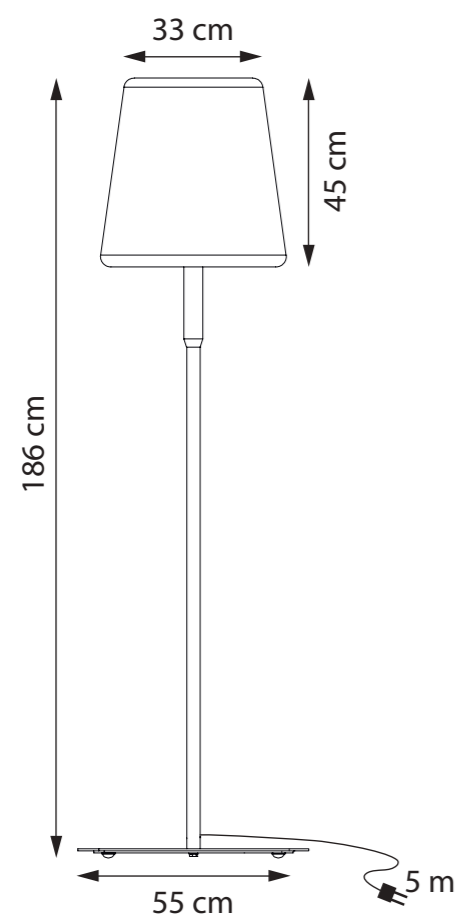

MAINTENANCE

<http://www.royalbotania.com/maintenance>