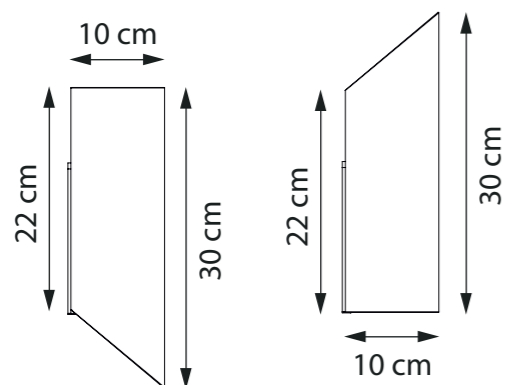

NON

TECHNICAL INFO

REFERENCE NONR
NONO

DIMENSIONS
WIDTH 8,5 CM
DEPTH 19,5 CM
HEIGHT 19 CM

MATERIALS

ELECTRO & HAND POLISHED
STAINLESS STEEL

CUBE: CARMINE RED
OR ORGANIC OLIVE

LIGHT SOURCE

DIMENSIONS

WIDTH 12 CM
DEPTH 18,5 CM
HEIGHT 25 CM

MATERIALS

TEAK + HANDMADE
CLEAR GLASS

LIGHT SOURCE

LAMP DECORATIVE LED FILAMENT INCLUDED
POWER IN 230V / E27
LIGHT OUTPUT 300lm
COLOR TEMPERATURE 2200K
IP-RATING IP54

MAINTENANCE

<http://www.royalbotania.com/maintenance>

MOSO UP OR DOWN LIGHTER

TECHNICAL INFO

REFERENCE UP LIGHTER	MSOWUW MSOWUB MSOWUNB
REFERENCE DOWN LIGHTER	MSOWDW MSOWDB MSOWDNB

DIMENSIONS

WIDTH	10 CM
DEPTH	10 CM
HEIGHT	30 CM

MAINTENANCE

<http://www.royalbotania.com/maintenance>

MOSO GROUND

TECHNICAL INFO

REFERENCE MSOGA

DIMENSIONS

WIDTH Ø 12 CM
DEPTH 50 CM
HEIGHT 43,5 CM

MATERIALS