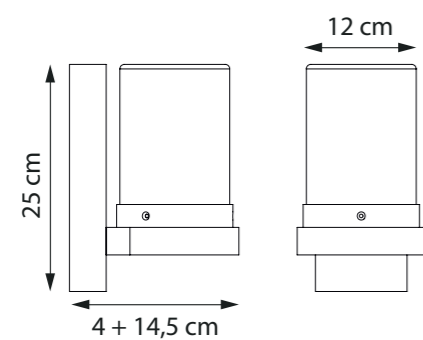

TECHNICAL INFO

REFERENCE NONS

DIMENSIONS

WIDTH 9 CM
DEPTH 9 CM
HEIGHT 30 CM

MATERIALS

ELECTRO & HAND POLISHED
STAINLESS STEEL

LIGHT SOURCE

LED 2,2W
POWER SUPPLY DRIVER INCLUDED
POWER IN 100-240V - 50/60Hz
LIGHT OUTPUT 300lm
COLOR TEMPERATURE 2700K
IP-RATING IP65

TESLA CEILING

TECHNICAL INFO

REFERENCE TSLCA

DIMENSIONS

WIDTH 15 CM
DEPTH 15 CM
HEIGHT 25 CM

MATERIALS

POWDERCOATED ALUMINIUM +
HANDMADE CLEAR GLASS

LIGHT SOURCE

DIMENSIONS

WIDTH 12 CM
DEPTH 18,5 CM
HEIGHT 25 CM

MATERIALS

TEAK + HANDMADE
CLEAR GLASS

LIGHT SOURCE

LAMP DECORATIVE LED FILAMENT INCLUDED
POWER IN 230V / E27
LIGHT OUTPUT 300lm
COLOR TEMPERATURE 2200K
IP-RATING IP54

MAINTENANCE

<http://www.royalbotania.com/maintenance>

MOSO UP OR DOWN LIGHTER

TECHNICAL INFO

REFERENCE UP LIGHTER	MSOWUW MSOWUB MSOWUNB
REFERENCE DOWN LIGHTER	MSOWDW MSOWDB MSOWDNB

DIMENSIONS

WIDTH	10 CM
DEPTH	10 CM
HEIGHT	30 CM