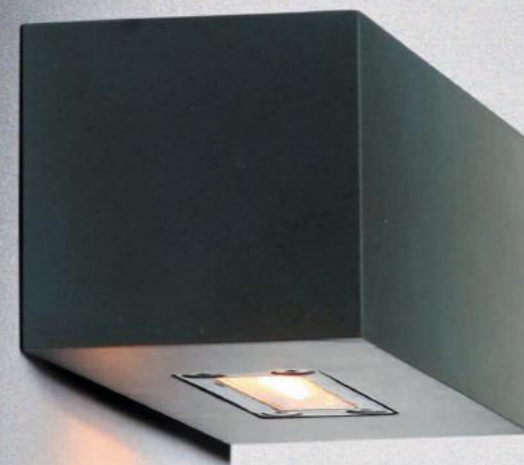

TWIN UP OR DOWN

TECHNICAL INFO

REFERENCE TWINUW
TWINUG

DIMENSIONS

WIDTH 17 CM
DEPTH 7 CM
HEIGHT 6,5 CM

MATERIALS

CORIAN WHITE OR GREY

LIGHT SOURCE

LED 3,5W
POWER SUPPLY INCLUDED
POWER IN 100-240 - 50/60Hz
LIGHT OUTPUT 350lm
IP-RATING IP55

MAINTENANCE

<http://www.royalbotania.com/maintenance>