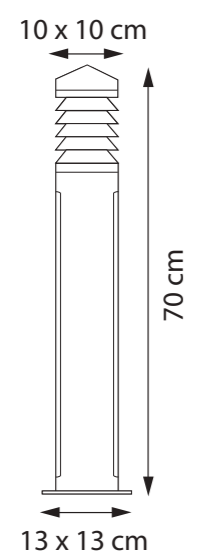

DIMENSIONS

WIDTH 12 CM
DEPTH 7 CM
HEIGHT 12 CM

MATERIALS

ZINC

LIGHT SOURCE

LED 5W
POWER SUPPLY INCLUDED
POWER IN 100-240V - 50/60Hz
LIGHT OUTPUT 250lm
IP-RATING IP55

MAINTENANCE

<http://www.royalbotania.com/maintenance>

MAINTENANCE

<http://www.royalbotania.com/maintenance>

RUSTY 40 CM

TECHNICAL INFO

REFERENCE RUS40

DIMENSIONS

WIDTH Ø 13 CM
DEPTH Ø 19 CM
HEIGHT 40 CM

MATERIALS

RUSTY 70 CM

TECHNICAL INFO

REFERENCE RUS70

DIMENSIONS

WIDTH Ø 13 CM
DEPTH Ø 19 CM
HEIGHT 70 CM

MATERIALS

CAST IRON

RECOMMENDED LIGHT SOURCE

MAINTENANCE

<http://www.royalbotania.com/maintenance>

IRONY 70 CM

TECHNICAL INFO

REFERENCE IRN70

DIMENSIONS

WIDTH 20 CM
DEPTH 10 CM
HEIGHT 70 CM

MATERIALS