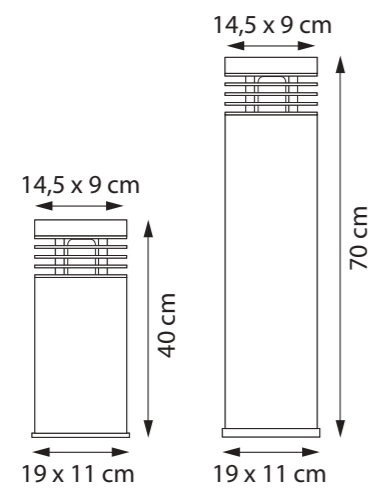

NORTHPOLE 40 CM

TECHNICAL INFO

REFERENCE

NOR40
NOR40ST

DIMENSIONS

WIDTH
HEIGHT

Ø 10 CM
40 CM

MATERIALS

<http://www.royalbotania.com/maintenance>

NORTHPOLE 70 CM

TECHNICAL INFO

REFERENCE NOR70
NOR70ST

DIMENSIONS

WIDTH Ø 10 CM
HEIGHT 70 CM

MATERIALS

TEAK + STAINLESS STEEL

RECTAN 70 CM

TECHNICAL INFO

REFERENCE	REC40 REC70 REC40ST REC70ST
------------------	--------------------------------------

DIMENSIONS

WIDTH	14,5 CM
DEPTH	9 CM
HEIGHT	40 CM 70 CM

MATERIALS

TEAK + STAINLESS STEEL

ELLIPSE 40 CM

TECHNICAL INFO

REFERENCE ELL40
ELL40ST

DIMENSIONS

WIDTH 17 CM
DEPTH 9 CM
HEIGHT 40 CM

MATERIALS

TEAK + STAINLESS STEEL

GRANITE + STAINLESS STEEL