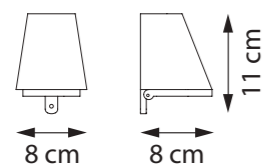

DIMENSIONS

WIDTH 12 CM
DEPTH 18,5 CM
HEIGHT 25 CM

MATERIALS

TEAK + HANDMADE
CLEAR GLASS

LIGHT SOURCE

LAMP DECORATIVE LED FILAMENT INCLUDED
POWER IN 230V / E27
LIGHT OUTPUT 300lm
COLOR TEMPERATURE 2200K
IP-RATING IP54

REFERENCE BMYZ220

DIMENSIONS

WIDTH 8 CM
DEPTH 8 CM
HEIGHT 11 CM

MATERIALS

ZINC

RECOMMENDED LIGHT SOURCE

LAMP LED 5W - GU10 - FLAT OPTIC
POWER IN 220V
IP-RATING IP 44

MAINTENANCE

<http://www.royalbotania.com/maintenance>

BEAMY TEAK

TECHNICAL INFO

REFERENCE BMY100220
BMY100Z220

DIMENSIONS

WIDTH 12 CM
DEPTH 13 CM
HEIGHT 100 CM

MATERIALS

TEAK + ANTIQUE BRASS