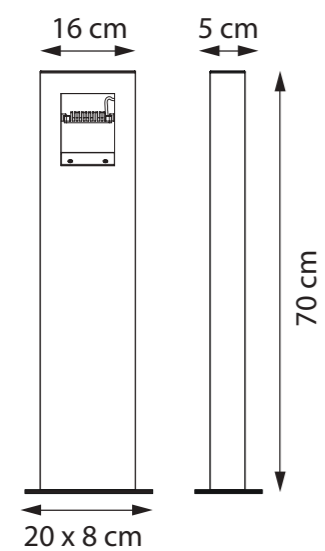

LOG

TECHNICAL INFO

REFERENCE LOG70

DIMENSIONS

WIDTH 16 CM
DEPTH 5 CM
HEIGHT 70 CM

MATERIALS

TEAK + STAINLESS STEEL

LIGHT SOURCE

POWERLED 3,5W
POWER SUPPLY INCLUDED
POWER IN 100-240 - 50/60Hz
LIGHT OUTPUT 350lm
COLOR TEMPERATURE 2700K
IP-RATING IP65

EXTRA INSTALLATION OPTION ADJUSTABLE ANGLE: 120°
JUB5625

MAINTENANCE

<http://www.royalbotania.com/maintenance>