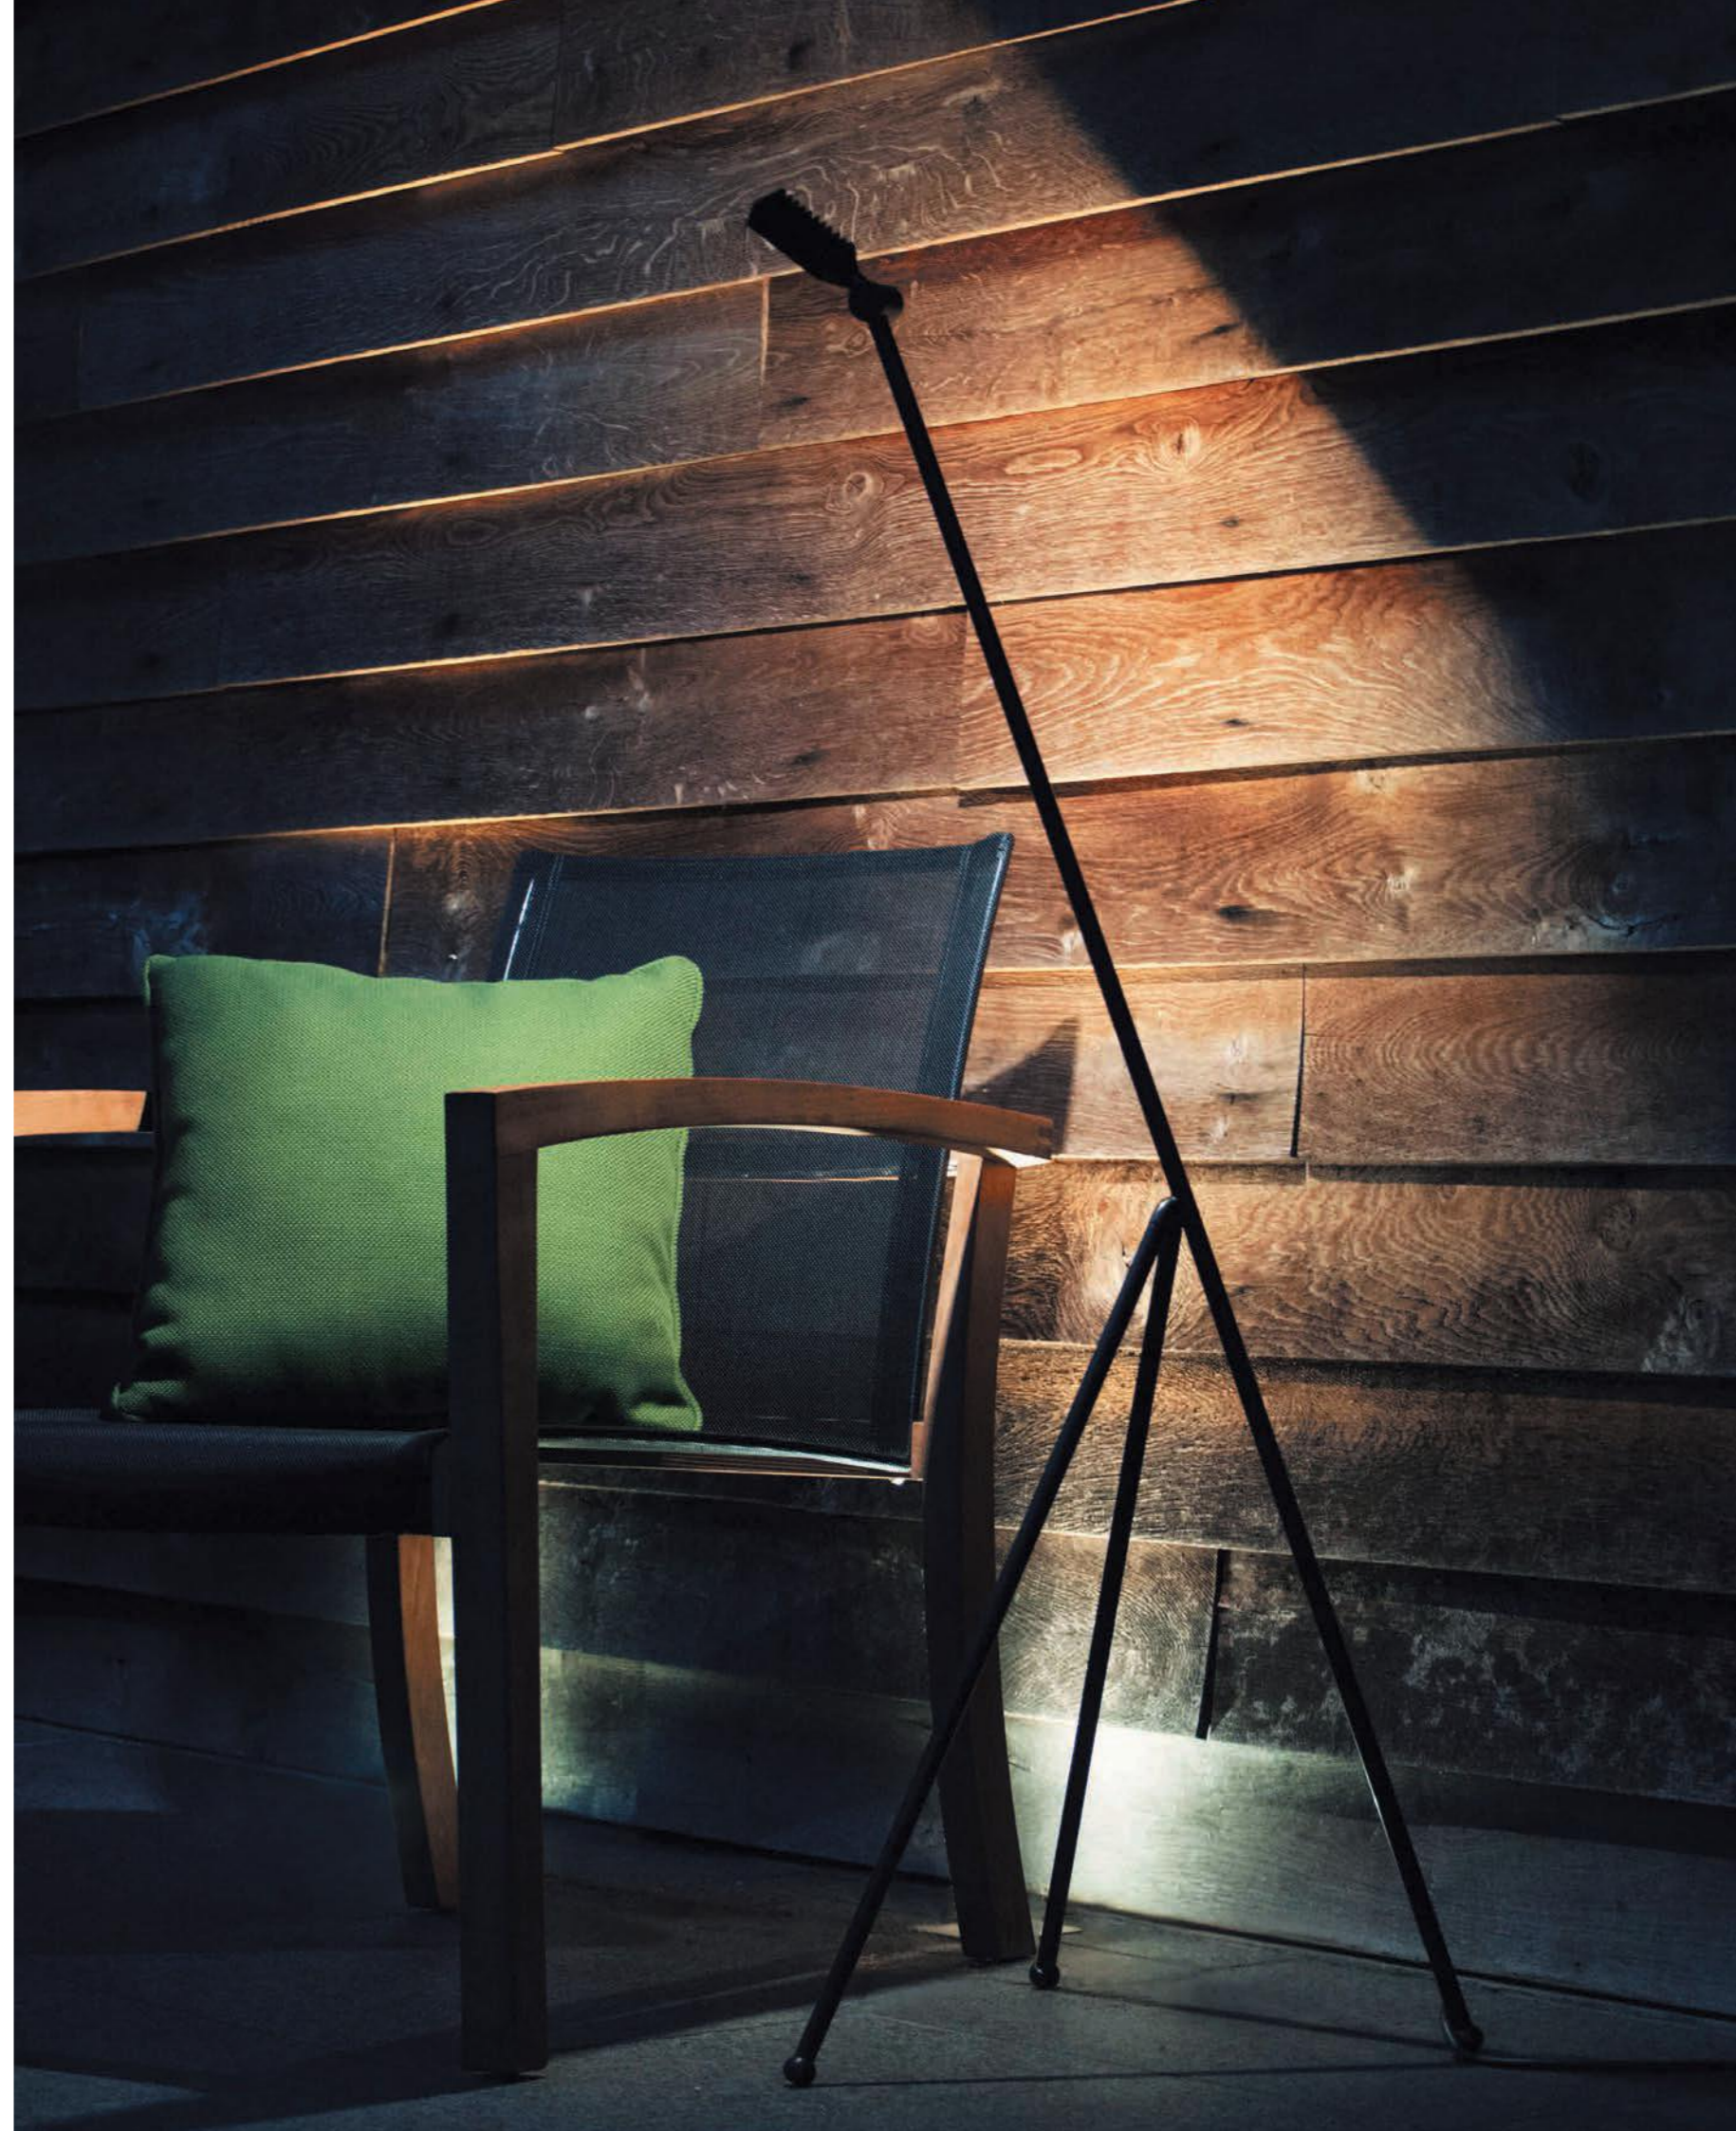

MAINTENANCE

<http://www.royalbotania.com/maintenance>