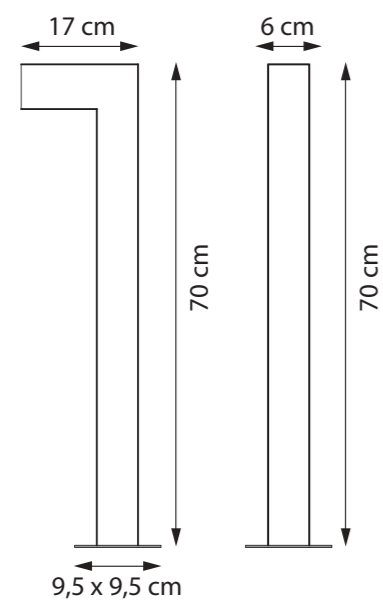

TWIN

TECHNICAL INFO

REFERENCE TWIN70W
TWIN70G

DIMENSIONS

WIDTH 6 CM
DEPTH 17 CM
HEIGHT 70 CM

MATERIALS

CORIAN WHITE OR GREY

LIGHT SOURCE

LED 3,5W
POWER SUPPLY INCLUDED
POWER IN 100-240 - 50/60Hz
LIGHT OUTPUT 350lm
IP-RATING IP55

MAINTENANCE

<http://www.royalbotania.com/maintenance>