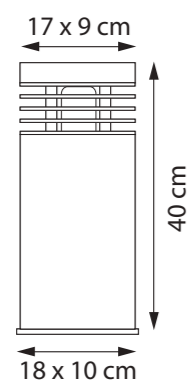

MAINTENANCE

<http://www.royalbotania.com/maintenance>