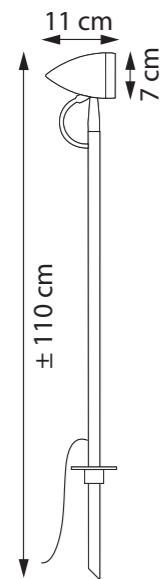

MAINTENANCE

<http://www.royalbotania.com/maintenance>