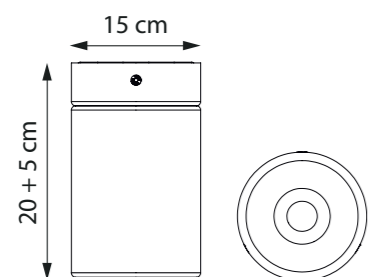

LIGHT SOURCE

LAMP DECORATIVE LED FILAMENT
INCLUDED
POWER IN 220V / E27
LIGHT OUTPUT 300lm
COLOR TEMPERATURE 2200K
IP-RATING IP43