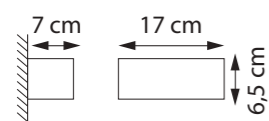

TWIN UP OR DOWN

TECHNICAL INFO

REFERENCE TWINUW
TWINUG

DIMENSIONS

WIDTH 17 CM
DEPTH 7 CM
HEIGHT 6,5 CM

MATERIALS

CORIAN WHITE OR GREY

LIGHT SOURCE

LED 3,5W
POWER SUPPLY INCLUDED
POWER IN 100-240 - 50/60Hz
LIGHT OUTPUT 350lm
IP-RATING IP55

MAINTENANCE

<http://www.royalbotania.com/maintenance>