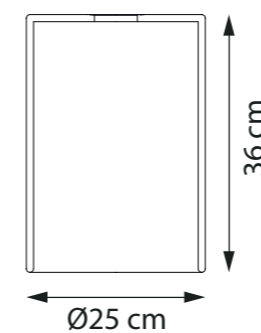

MOVE / CEILING / SMALL / GATE

03DOMG02	CLEAR		HAND MADE GLASS
03DOMG02SM	SMOKE		HAND MADE GLASS
03DOMG02AM	AMBER		HAND MADE GLASS