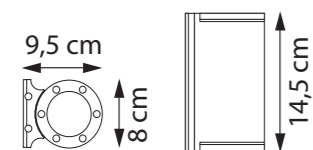

RECOMMENDED LIGHT SOURCE

LAMP LED 5W - GU10 - FLAT OPTIC
POWER IN 220V
IP-RATING IP 55