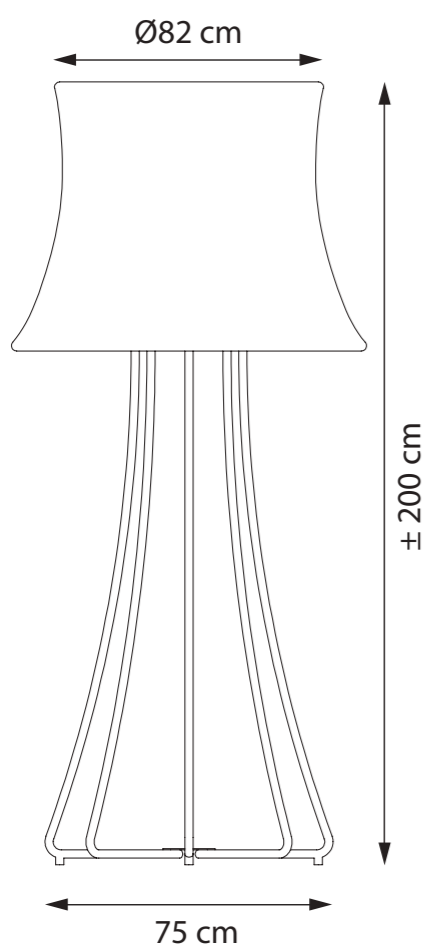

MAINTENANCE

<http://www.royalbotania.com/maintenance>

TWIN UP OR DOWN

TECHNICAL INFO

REFERENCE TWINUW
TWINUG

DIMENSIONS

WIDTH 17 CM
DEPTH 7 CM
HEIGHT 6,5 CM

MATERIALS

GLOW

TECHNICAL INFO

REFERENCE GLW185WR

DIMENSIONS

WIDTH Ø 33 - 44 CM
HEIGHT 186 CM
BASE 55 CM

MATERIALS

POWDERCOATED ALUMINIUM
WHITE + TEAK

LAMPSHADE: POLYETHYLENE

WIDTH Ø 82 CM
HEIGHT ± 200 CM
BASE 75 CM

MATERIALS

POWDERCOATED ALUMINIUM
WHITE + FABRIC

RECOMMENDED LIGHT SOURCE

LAMP LED - FLUO E27 MAX. 11W
POWER IN 220V
IP-RATING IP55

EXTRAS GRANITE BALLAST 8Kg Ø40CM
CODE: 033DBALLAST

MAINTENANCE

<http://www.royalbotania.com/maintenance>

60T

TECHNICAL INFO

REFERENCE 60T

DIMENSIONS

WIDTH 235 CM
HEIGHT 230 CM
GRANITE BASE Ø 55 CM

MATERIALS