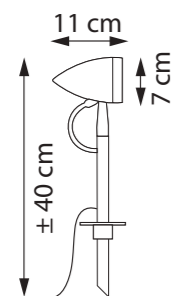

TECHNICAL INFO

REFERENCE BLTG220

DIMENSIONS

WIDTH 7 CM
DEPTH 11 CM
HEIGHT ± 40 CM

MATERIALS

ZINC

RECOMMENDED LIGHT SOURCE

LAMP LED 5W - GU10 - FLAT OPTIC
POWER IN 220V
IP-RATING IP55

INSTALLATION OPTION JUB5625
EXTRA ADJUSTABLE HEAD

MAINTENANCE

<http://www.royalbotania.com/maintenance>

BULLET

TECHNICAL INFO

REFERENCE BLT220

DIMENSIONS

WIDTH 7 CM
DEPTH 11 CM
HEIGHT ± 110 CM