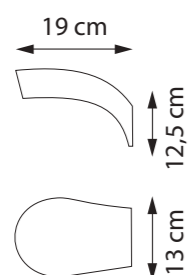

COBRA WALL

TECHNICAL INFO

REFERENCE CBRW5

DIMENSIONS

WIDTH 13 CM
DEPTH 19 CM
HEIGHT 12,5 CM

MATERIALS

STAINLESS STEEL

LIGHT SOURCE

LED 3,5W
POWER SUPPLY INCLUDED
POWER IN 100-240V - 50/60Hz
LIGHT OUTPUT 350lm
COLOR TEMPERATURE 2700K
IP-RATING IP 55

MAINTENANCE

<http://www.royalbotania.com/maintenance>