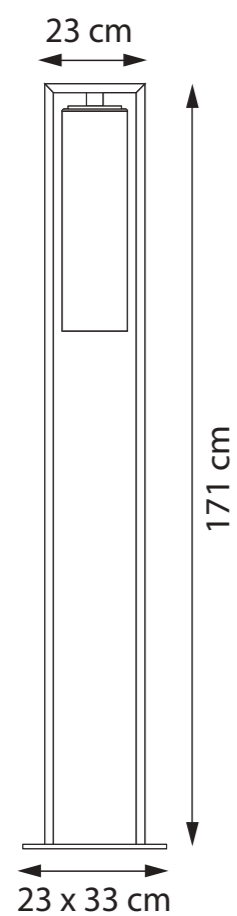

DOME FLOOR

TECHNICAL INFO

REFERENCE BLACK FRAME	DOMEFBCL
	DOMEFBSM
	DOMEFBAM
REFERENCE WHITE FRAME	DOMEFWCL
	DOMEFWSM
	DOMEFWAM

DIMENSIONS

WIDTH	33 CM
DEPTH	23 CM
HEIGHT	171 CM

MATERIALS

POWDERCOATED ALUMINIUM
WHITE OR BLACK

HANDMADE GLASS CLEAR /
AMBER OR SMOKE

LIGHT SOURCE

LAMP	DECORATIVE LED FILAMENT INCLUDED
POWER IN	220V / E27
LIGHT OUTPUT	300lm
COLOR TEMPERATURE	2200K
IP RATING	IP 43