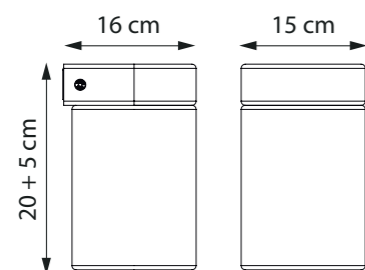

TESLA WALL

TECHNICAL INFO

REFERENCE TSLWA

DIMENSIONS

WIDTH 15 CM
DEPTH 16 CM
HEIGHT 25 CM

MATERIALS

POWDERCOATED ALUMINIUM +
HANDMADE CLEAR GLASS

LIGHT SOURCE

LAMP DECORATIVE LED FILAMENT
INCLUDED
POWER IN 220V / E27
LIGHT OUTPUT 300lm
COLOR TEMPERATURE 2200K
IP-RATING IP43

MAINTENANCE

<http://www.royalbotania.com/maintenance>