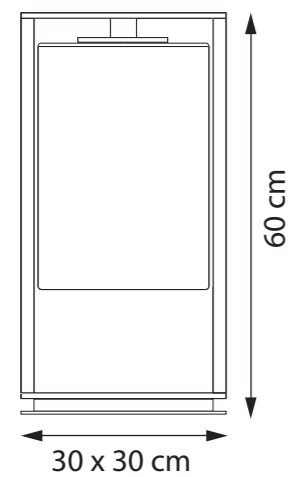

MAINTENANCE

<http://www.royalbotania.com/maintenance>