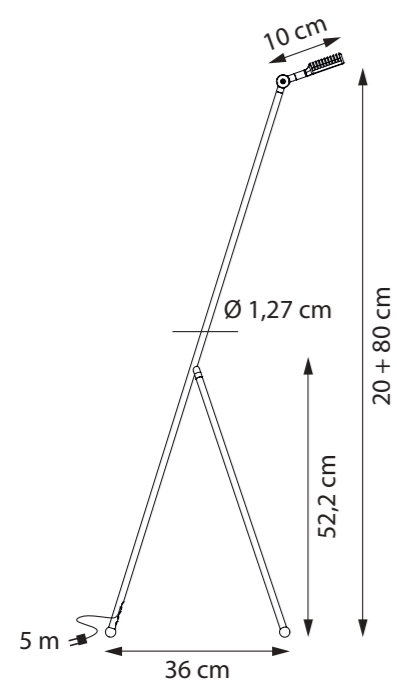

DIMENSIONS

WIDTH 9 CM
DEPTH 11 CM
HEIGHT 7,5 CM

MATERIALS

TEAK + ELECTRO POLISHED
STAINLESS STEEL

RECOMMENDED LIGHT SOURCE

LAMP LED 5W - GU10 - FLAT OPTIC
POWER IN 220V
IP-RATING IP55

EXTRAS ADJUSTABLE ANGLE: 90°

MAINTENANCE

<http://www.royalbotania.com/maintenance>

SPIKY

TECHNICAL INFO

REFERENCE SPK

DIMENSIONS

PIN Ø 1,3 CM
DEPTH 10 CM
HEIGHT 100 CM

MATERIALS

SPIKY LOUNGE

TECHNICAL INFO

REFERENCE SPL

DIMENSIONS

WIDTH 36 CM
DEPTH ± 36 CM
HEIGHT ± 100 CM

MATERIALS

ANTIQUE BRASS

LIGHT SOURCE