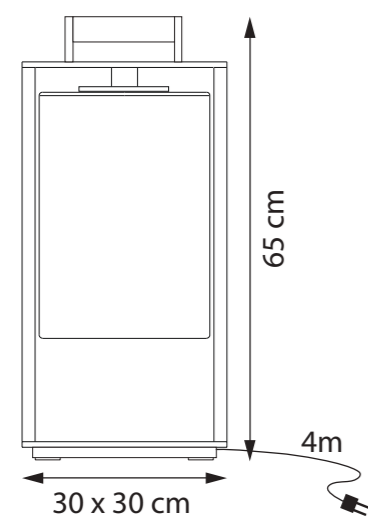

MAINTENANCE

<http://www.royalbotania.com/maintenance>