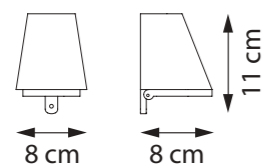

RECOMMENDED LIGHT SOURCE

LAMP LED 5W - GU10 - FLAT OPTIC
POWER IN 220V
IP-RATING IP 44