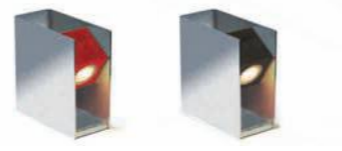

NON

TECHNICAL INFO

REFERENCE NONR
NONO

DIMENSIONS
WIDTH 8,5 CM
DEPTH 19,5 CM
HEIGHT 19 CM

MATERIALS

ELECTRO & HAND POLISHED
STAINLESS STEEL

CUBE: CARMINE RED
OR ORGANIC OLIVE

LIGHT SOURCE

LED 2,2 W
POWER SUPPLY DRIVER INCLUDED
POWER IN 100-240V - 50/60Hz
LIGHT OUTPUT 390lm
COLOR TEMPERATURE 2700K
IP-RATING IP65

EXTRA ADJUSTABLE ANGLE

MAINTENANCE

<http://www.royalbotania.com/maintenance>