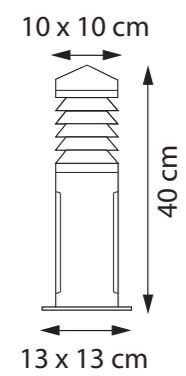

MAINTENANCE

<http://www.royalbotania.com/maintenance>