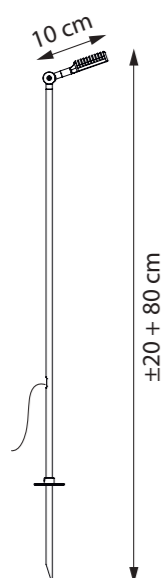

MAINTENANCE

<http://www.royalbotania.com/maintenance>

COBRA

TECHNICAL INFO

REFERENCE CBR605

DIMENSIONS

WIDTH 13 CM
DEPTH 19 CM
HEIGHT 60 CM

MATERIALS

COBRA WALL

TECHNICAL INFO

REFERENCE CBRW5

DIMENSIONS

WIDTH 13 CM
DEPTH 19 CM
HEIGHT 12,5 CM

MATERIALS

STAINLESS STEEL

LIGHT SOURCE

MAINTENANCE

<http://www.royalbotania.com/maintenance>

SPIKY

TECHNICAL INFO

REFERENCE SPK

DIMENSIONS

PIN Ø 1,3 CM
DEPTH 10 CM
HEIGHT 100 CM

MATERIALS

SPIKY LOUNGE

TECHNICAL INFO

REFERENCE SPL

DIMENSIONS

WIDTH 36 CM
DEPTH ± 36 CM
HEIGHT ± 100 CM

MATERIALS

ANTIQUE BRASS

LIGHT SOURCE