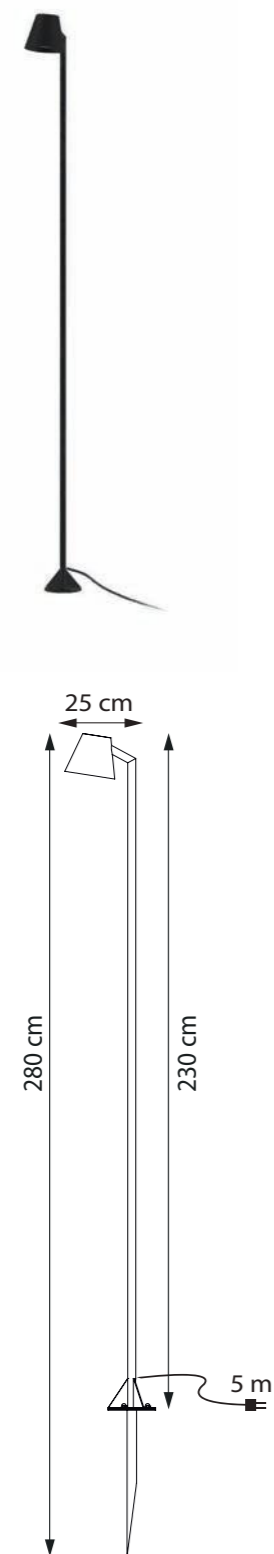

PARKER PATH