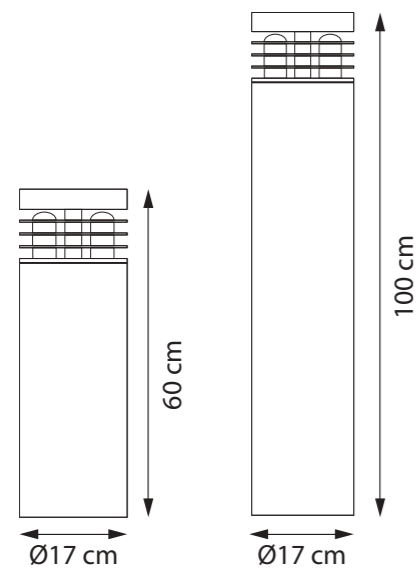

MAINTENANCE

<http://www.royalbotania.com/maintenance>

RUSTY 40 CM

TECHNICAL INFO

REFERENCE RUS40

DIMENSIONS

WIDTH Ø 13 CM
DEPTH Ø 19 CM
HEIGHT 40 CM

MATERIALS

NORTHPOLE 40 CM

TECHNICAL INFO

REFERENCE

NOR40
NOR40ST

DIMENSIONS

WIDTH
HEIGHT

Ø 10 CM
40 CM

MATERIALS

ELLIPSE WALL

TECHNICAL INFO

REFERENCE ELLW

DIMENSIONS

WIDTH 8 CM
DEPTH 12 CM
HEIGHT 42 CM

MATERIALS

TEAK + STAINLESS STEEL

RECOMMENDED LIGHT SOURCE

MAINTENANCE

<http://www.royalbotania.com/maintenance>

Q-BIC

TECHNICAL INFO

REFERENCE Q-BIC 30CM	QB301D220EP QB302D220EP
REFERENCE Q-BIC 60CM	QB601D220EP QB602D220EP

DIMENSIONS

WIDTH	12,5 - 20 CM
DEPTH	7,5 CM
HEIGHT	30 CM 60 CM