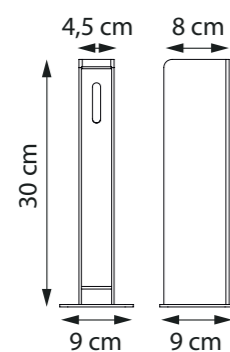

NON

TECHNICAL INFO

REFERENCE NONR
NONO

DIMENSIONS
WIDTH 8,5 CM
DEPTH 19,5 CM
HEIGHT 19 CM

MATERIALS

ELECTRO & HAND POLISHED
STAINLESS STEEL

CUBE: CARMINE RED
OR ORGANIC OLIVE

LIGHT SOURCE

TECHNICAL INFO

REFERENCE NONS

DIMENSIONS

WIDTH 9 CM
DEPTH 9 CM
HEIGHT 30 CM

MATERIALS

ELECTRO & HAND POLISHED
STAINLESS STEEL

LIGHT SOURCE

LED 2,2W
POWER SUPPLY DRIVER INCLUDED
POWER IN 100-240V - 50/60Hz
LIGHT OUTPUT 300lm
COLOR TEMPERATURE 2700K
IP-RATING IP65

MAINTENANCE

<http://www.royalbotania.com/maintenance>

TESLA WALL

TECHNICAL INFO

REFERENCE TSLWA

DIMENSIONS

WIDTH 15 CM
DEPTH 16 CM
HEIGHT 25 CM

MATERIALS

DIMENSIONS

WIDTH 12 CM
DEPTH 18,5 CM
HEIGHT 25 CM

MATERIALS

TEAK + HANDMADE
CLEAR GLASS

LIGHT SOURCE

LAMP DECORATIVE LED FILAMENT INCLUDED
POWER IN 230V / E27
LIGHT OUTPUT 300lm
COLOR TEMPERATURE 2200K
IP-RATING IP54