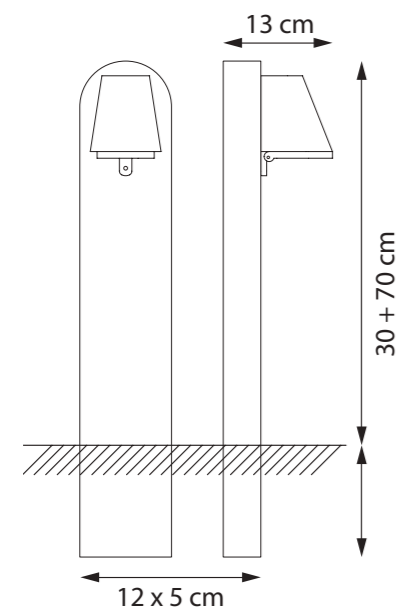

MAINTENANCE

<http://www.royalbotania.com/maintenance>