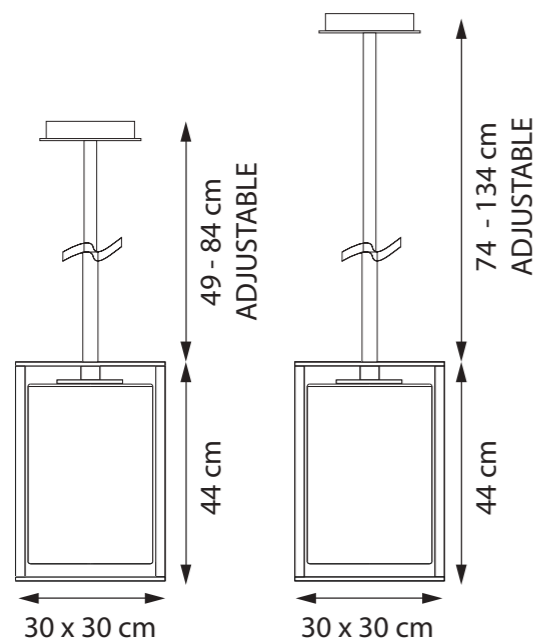

DOME CEILING