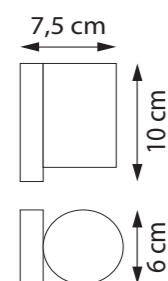

DIMENSIONS

WIDTH 12 CM
DEPTH 18,5 CM
HEIGHT 25 CM

MATERIALS

TEAK + HANDMADE
CLEAR GLASS

LIGHT SOURCE

LAMP DECORATIVE LED FILAMENT INCLUDED
POWER IN 230V / E27
LIGHT OUTPUT 300lm
COLOR TEMPERATURE 2200K
IP-RATING IP54

<http://www.royalbotania.com/maintenance>

BEAMY TEAK

TECHNICAL INFO

REFERENCE BMY100220
BMY100Z220

DIMENSIONS

WIDTH 12 CM
DEPTH 13 CM
HEIGHT 100 CM

MATERIALS

TEAK + ANTIQUE BRASS

REFERENCE WAL1D220

DIMENSIONS

WIDTH 6 CM
DEPTH 7,5 CM
HEIGHT 10 CM

MATERIALS

ANTIQUE BRASS

RECOMMENDED LIGHT SOURCE

LAMP LED 5W - GU10 - FLAT OPTIC
POWER IN 220V
IP-RATING IP 44

MAINTENANCE

<http://www.royalbotania.com/maintenance>

OMEGA

TECHNICAL INFO

REFERENCE UP & DOWN LIGHTER
REFERENCE DOWN LIGHTER

OMG2D220EP
OMG1D220EP

DIMENSIONS

WIDTH 8 CM
DEPTH 9,5 CM
HEIGHT 8 CM
14,5 CM

MATERIALS