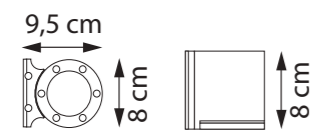

RECOMMENDED LIGHT SOURCE

LAMP LED 5W - GU10 - FLAT OPTIC
POWER IN 220V
IP-RATING IP 55