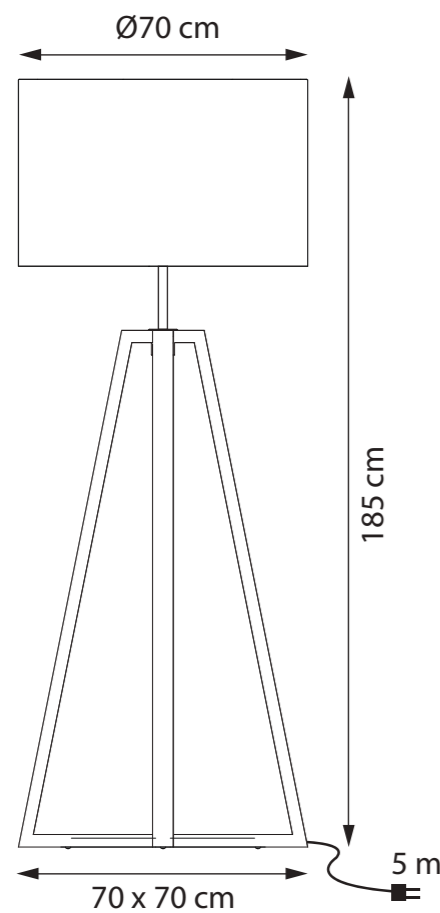

GLOW

TECHNICAL INFO

REFERENCE GLW185WR

DIMENSIONS

WIDTH Ø 33 - 44 CM
HEIGHT 186 CM
BASE 55 CM

MATERIALS

POWDERCOATED ALUMINIUM
WHITE + TEAK

LAMPSHADE: POLYETHYLENE

MAINTENANCE

<http://www.royalbotania.com/maintenance>

60T

TECHNICAL INFO

REFERENCE 60T

DIMENSIONS

WIDTH 235 CM
HEIGHT 230 CM
GRANITE BASE Ø 55 CM

MATERIALS

MAINTENANCE

<http://www.royalbotania.com/maintenance>

DOME WALL

TECHNICAL INFO

REFERENCE BLACK FRAME	DOMEWBCL DOMEWBSM DOMEWBAM
REFERENCE WHITE FRAME	DOMEWWCL DOMEWWSM DOMEWWAM

DIMENSIONS

WIDTH	Ø 15 CM
DEPTH	20 CM
HEIGHT	72 CM

DIMENSIONS

WIDTH	30 CM
DEPTH	30 CM
HEIGHT	44 CM + 49-84 CM - SHORT 44 CM + 74-134CM - LONG

MATERIALS

POWDERCOATED ALUMINIUM
WHITE OR BLACK

HANDMADE GLASS CLEAR /
AMBER OR SMOKE

LIGHT SOURCE

LAMP	DECORATIVE LED FILAMENT INCLUDED
POWER IN	220V / E27
LIGHT OUTPUT	300lm
COLOR TEMPERATURE	2200K
IP RATING	IP 43