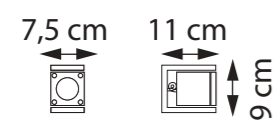

DIMENSIONS

WIDTH 9 CM
DEPTH 11 CM
HEIGHT 7,5 CM

MATERIALS

TEAK + ELECTRO POLISHED
STAINLESS STEEL

RECOMMENDED LIGHT SOURCE

LAMP LED 5W - GU10 - FLAT OPTIC
POWER IN 220V
IP-RATING IP55

EXTRAS ADJUSTABLE ANGLE: 90°