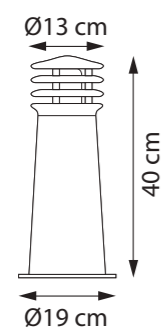

RECOMMENDED LIGHT SOURCE

LAMP E27 LED - FLUO MAX. 11W
POWER IN 220V
IP-RATING IP55

INSTALLATION OPTION CODE: JUB5625
LED FITTING OPTION CODE: BINLS OR BINLR