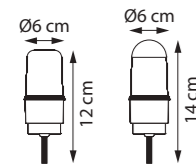

ACCESSORIES

LIGB STAINLESS STEEL SPIKE: LIGHTHOUSE / NORTHPOLE / RECTAN / ELLIPSE / IRONY

LBN STAINLESS STEEL SPIKE: COBRA / Q-BIC 30/60 / TWIN / MOSO GROUND / NON-SIDE

LBQ STAINLESS STEEL SPIKE: Q-BIC GROUND / Q-BIC WALL / NON

LBNPT STAINLESS STEEL SPIKE: NEPTUNE

LBD GALVANISED STEEL SPIKE: DOME MOVE / DOME FLOOR

LBL STAINLESS STEEL SPIKE: LOG

LBR GALVANISED STEEL SPIKE: RUSTY

BL360 PERFORATED SCREEN 360° STAINLESS STEEL

BL180 PERFORATED SCREEN 180° STAINLESS STEEL

BINLS LED INSERT FOR NEW OR REPLACEMENT FIXTURES
LED 8,5W-470lm 3000K 230V 50Hz

BINLR LED INSERT FOR NEW OR REPLACEMENT FIXTURES WITH VARIOUS
LIGHTOUTPUT: LED 2,2W = 390lm UP TO 4,3W = 700lm - 2700K
(For more info: Please contact you Royal Botania Dealer)

BIN2 E27 LAMP HOLDER - 220V/E27 - LED FLUO MAX 11W
CLUB / LIGHTHOUSE / ELLIPSE / RECTAN / NORTHPOLE / IRONY /
RUSTY / NEPTUNE

LEDCONKIT = DRI1 + JUB5625 + JUB5630

DRI1 IP68 LED DRIVER 100-220V 50-60HZ - 350mA - 9W

JUB5625 CONNECTION BOX IP68 - 3X4 mm²

JUB5630 JUNCTION BOX IP68 - 2X1,5 mm²

OPTIONAL BUBLES FOR TESLA / CLOCHE AND DOME COLLECTION

LTLED03WE27 LED FILAMENT BULB 3W - 220V/E27 - 2200K - 300lm