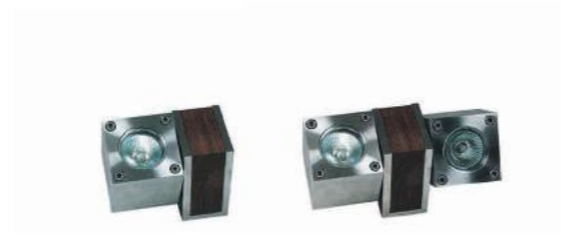

DIMENSIONS

WIDTH 7,5 CM
DEPTH 10 CM
HEIGHT 20 CM

MATERIALS

TEAK + ELECTRO POLISHED
STAINLESS STEEL

RECOMMENDED LIGHT SOURCE

LAMP LED 5W - GU10 - FLAT OPTIC
POWER IN 220V
IP-RATING IP55

MAINTENANCE

<http://www.royalbotania.com/maintenance>