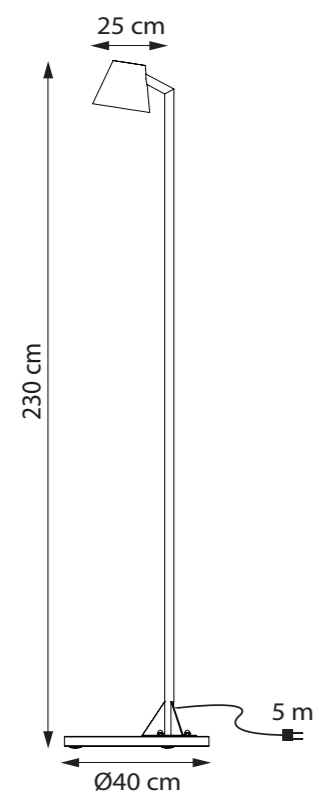

PARKER FLOOD