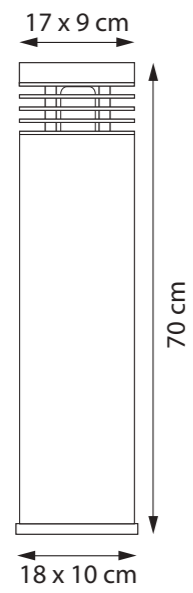

MAINTENANCE

<http://www.royalbotania.com/maintenance>

IRONY 70 CM

TECHNICAL INFO

REFERENCE IRN70

DIMENSIONS

WIDTH 20 CM
DEPTH 10 CM
HEIGHT 70 CM

MATERIALS

NORTHPOLE 40 CM

TECHNICAL INFO

REFERENCE

NOR40
NOR40ST

DIMENSIONS

WIDTH
HEIGHT

Ø 10 CM
40 CM

MATERIALS

ELLIPSE 70 CM

TECHNICAL INFO

REFERENCE ELL70
ELL70ST

DIMENSIONS

WIDTH 17 CM
DEPTH 9 CM
HEIGHT 70 CM

MATERIALS

TEAK + STAINLESS STEEL

GRANITE + STAINLESS STEEL

ELLIPSE WALL

TECHNICAL INFO

REFERENCE ELLW

DIMENSIONS

WIDTH 8 CM
DEPTH 12 CM
HEIGHT 42 CM

MATERIALS

TEAK + STAINLESS STEEL

RECOMMENDED LIGHT SOURCE