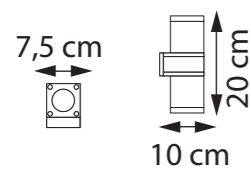

MAINTENANCE

<http://www.royalbotania.com/maintenance>

Q-BIC WALL

TECHNICAL INFO

REFERENCE QBW1D220EP

DIMENSIONS

WIDTH 7,5 CM
DEPTH 12,5 CM
HEIGHT 10 CM

MATERIALS

DIMENSIONS

WIDTH 7,5 CM
DEPTH 10 CM
HEIGHT 20 CM

MATERIALS

TEAK + ELECTRO POLISHED
STAINLESS STEEL

RECOMMENDED LIGHT SOURCE

LAMP LED 5W - GU10 - FLAT OPTIC
POWER IN 220V
IP-RATING IP55

MAINTENANCE

<http://www.royalbotania.com/maintenance>