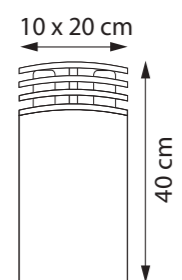

MAINTENANCE

<http://www.royalbotania.com/maintenance>

RUSTY 40 CM

TECHNICAL INFO

REFERENCE RUS40

DIMENSIONS

WIDTH Ø 13 CM
DEPTH Ø 19 CM
HEIGHT 40 CM

MATERIALS

RUSTY 70 CM

TECHNICAL INFO

REFERENCE RUS70

DIMENSIONS

WIDTH Ø 13 CM
DEPTH Ø 19 CM
HEIGHT 70 CM

MATERIALS

CAST IRON

RECOMMENDED LIGHT SOURCE

REFERENCE IRN40

DIMENSIONS

WIDTH 20 CM
DEPTH 10 CM
HEIGHT 40 CM

MATERIALS

CAST IRON

RECOMMENDED LIGHT SOURCE

LAMP 2x E27 LED - FLUO MAX. 11W
POWER IN 220V
IP-RATING IP55

CONNECTION BOX INCLUDED
LED FITTING OPTION CODE: BINLS OR BINLR

MAINTENANCE

<http://www.royalbotania.com/maintenance>

IRONY 70 CM

TECHNICAL INFO

REFERENCE IRN70

DIMENSIONS

WIDTH 20 CM
DEPTH 10 CM
HEIGHT 70 CM

MATERIALS