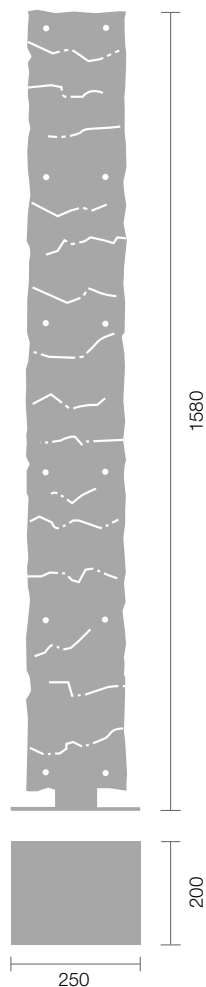

TOTEM

Lampadaire | Stehleuchte | Standing light

type / Typ 004.2 TOTEM 1600 réglable / dimmbar / dimmable

source lumineuse / Leuchtmittel / light source
2xT5 28w / 2xT5 54w 827/830

matériaux polyester / aluminium / acier inox
Materialen Polyester / Aluminium / Edelstahl
materials polyester / aluminium / stainless steel

steve lechot
Luminaires

Steve Léchet
design fabrication diffusion
Switzerland

Steve Léchet Luminaires
Rue de l'Ecluse 12
CH - 2740 Moutier

Tél: ++41 (0) 32 493 67 20
Fax: ++41 (0) 32 493 67 36
Mail: info@stevelechot-luminaires.ch
Website: www.stevelechot-luminaires.ch