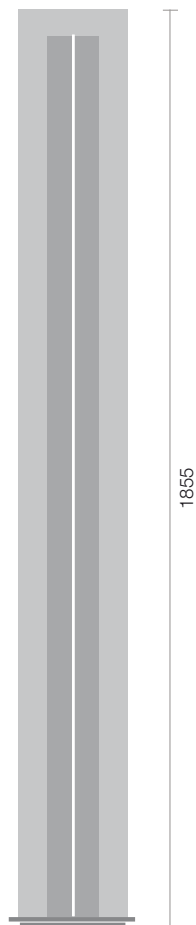

ICON

Lampadaire | Stehleuchte | Standing light

Type / Typ 005.1 ICON white réglable / dimmbar
005.2 ICON mirror réglable / dimmbar

Source lumineuse Leuchtmittel light source
2x T5 35/49/80W 827/830

Matériaux Materialien Materials

005.1 ICON white alu thermolaqué blanc
Alu weiss pulverbeschichtet
white powder coated alu

005.2 ICON mirror alu thermolaqué blanc / alu poli
Alu weiss pulverbeschichtet / Alu poliert
white powder coated alu / polished alu

steve lechot
Luminaires

Steve Léchet
design fabrication diffusion
Switzerland

Steve Léchet Luminaires
Rue de l'Ecluse 12
CH - 2740 Moutier

Tél: ++41 (0) 32 493 67 20
Fax: ++41 (0) 32 493 67 36
Mail: info@stevelechot-luminaires.ch
Website: www.stevelechot-luminaires.ch