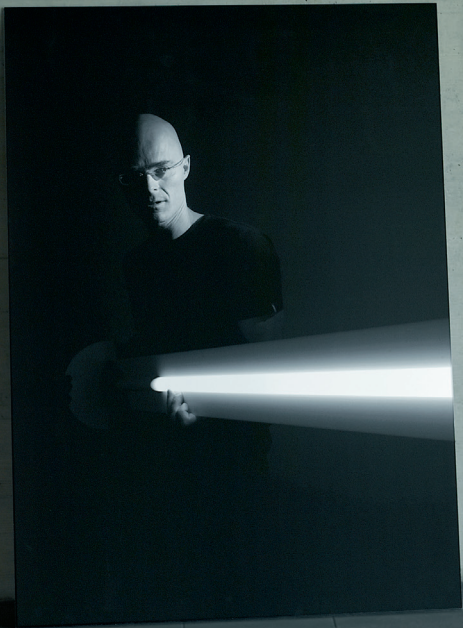

Website: [www.stevelechot-luminaires.ch](http://www.stevelechot-luminaires.ch)

reddot design award  
winner 2004

SWISS MADE

Z

Y

X