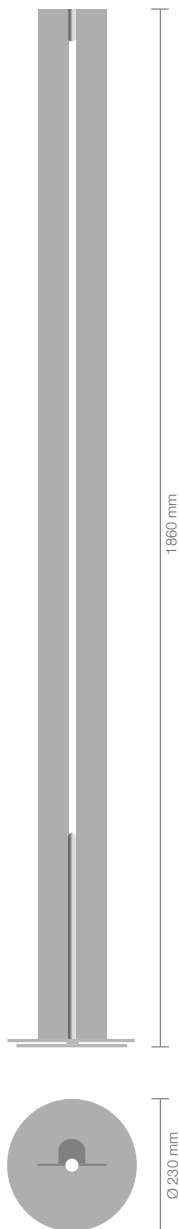

SOLO

Lampadaire | Stehleuchte | Standing light

type / Typ 006.1 réglable / dimmbar / dimmable

source lumineuse / Leuchtmittel / light source
1 x T5 35 w / 1 x T5 49 w 827/830

exécution 006.1.1 aluminium thermo laqué blanc
Ausführung 006.1.1 Aluminium weiss pulverbeschichtet
execution 006.1.1 white thermo laquered aluminium

exécution 006.1.2 aluminium éloxé gris
Ausführung 006.1.2 aluminium grau eloxiert
exécution 006.1.2 grey anodized aluminium

steve lechot
Luminaires

Steve Léchot
design fabrication diffusion
Switzerland

Steve Léchot Luminaires
Rue de l'Ecluse 12
CH - 2740 Moutier

Tél: ++41 (0) 32 493 67 20
Fax: ++41 (0) 32 493 67 36
Mail: info@stevelechot-luminaires.ch
Website: www.stevelechot-luminaires.ch