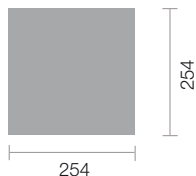

ICON

Lampadaire | Stehleuchte | Standing light

Type / Typ 005.1 ICON white réglable / dimmbar
005.2 ICON mirror réglable / dimmbar

Source lumineuse Leuchtmittel light source
2x T5 35/49/80W 827/830

Matériaux Materialien Materials

005.1 ICON white alu thermolaqué blanc
Alu weiss pulverbeschichtet
white powder coated alu

005.2 ICON mirror alu thermolaqué blanc / alu poli
Alu weiss pulverbeschichtet / Alu poliert
white powder coated alu / polished alu

steve lechot
Luminaires

Steve Léchet
design fabrication diffusion
Switzerland

Steve Léchet Luminaires
Rue de l'Ecluse 12
CH - 2740 Moutier

Tél: ++41 (0) 32 493 67 20
Fax: ++41 (0) 32 493 67 36
Mail: info@stevelechot-luminaires.ch
Website: www.stevelechot-luminaires.ch