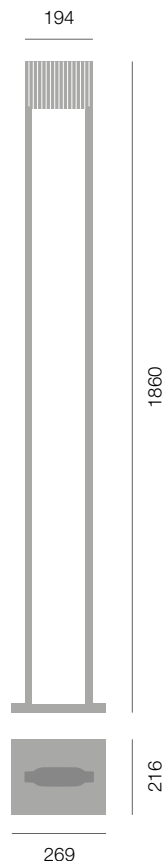

## TYPES

011.1.27 **UNIC WHITE** LED 2700K° - 12'800lm

011.1.30 **UNIC WHITE** LED 3000K° - 13'500lm

011.2.27 **UNIC BLACK** LED 2700K° - 12'800lm

011.2.30 **UNIC BLACK** LED 3000K° - 13'500lm

011.3.27 **UNIC BRONZE** LED 2700K° - 12'800lm

**BRONZE**  
≈ RAL 7032

**SULFUR YELLOW**  
RAL 1016

Power UP-37W + BACK-67W = total 104W

Materials aluminium / PMMA / polycarbonate

**steve lechot**  
Luminaires

Steve Léchot  
design fabrication diffusion  
Switzerland

# TOTEM

Lampadaire | Stehleuchte | Standing light

type / Typ 004.2 TOTEM 1600 réglable / dimmbar / dimmable

source lumineuse / Leuchtmittel / light source  
2xT5 28w / 2xT5 54w 827/830

matériaux polyester / aluminium / acier inox  
Materialen Polyester / Aluminium / Edelstahl  
materials polyester / aluminium / stainless steel

## TYPES

004.5.27 **TOTEM 1600** LED 2700K° - 77 W - 10'300lm

004.5.30 **TOTEM 1600** LED 3000K° - 77 W - 10'800lm

XYZ 250x200x1580 mm

004.6.27 **TOTEM 1900** LED 2700K° - 92 W - 12'400lm

004.6.30 **TOTEM 1900** LED 3000K° - 92 W - 12'900lm