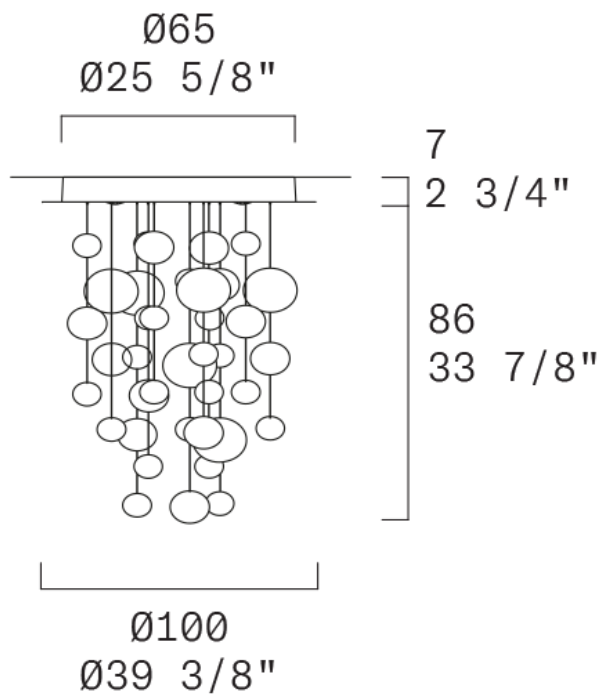

Color finishes

Diffuser: Transparent

Structure: Polished steel

Note: GU5,3 LED with RGB + Remote control (usable until 5m)

Ether S

Ether S 50

Ether S 90

LEUCOS®