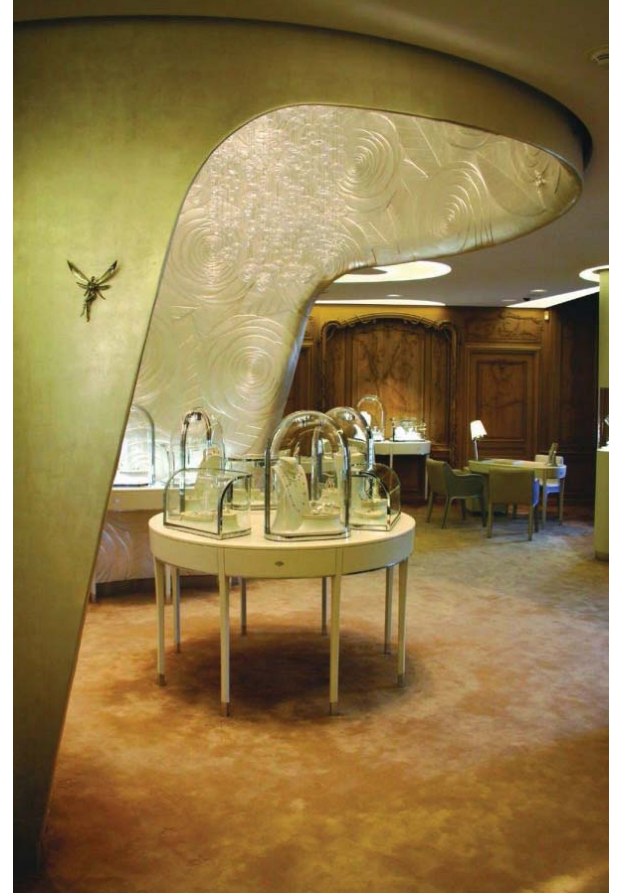

LEUCOS®

You spot it from afar

VAN CLEEF & ARPELS | PRODUCT Ether | DESIGNER Patrick Jouin | ARCHITECTS Jouin Mancu Studio | CREDIT Eric Laignel | Paris, FRANCE