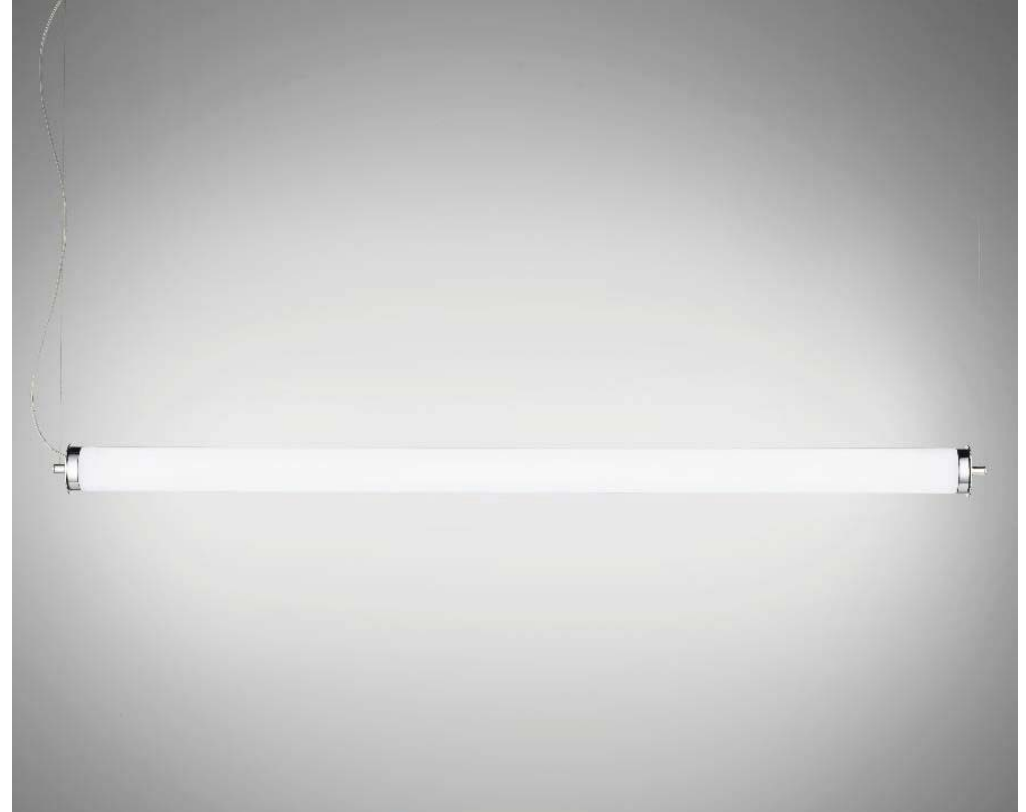

Light source S 120 NAKED:

5 X LED STRIP 24V 28,75W (total) CRI \geq 90

- 3306 lm (nominal) 3000K
- 3162 lm (nominal) 2700K

Dimmer: Push-dim; 0/1-10V; Dali

Materials (diffuser / structure): PMMA / metal

Color finishes (diffuser / structure): White / anodized silver