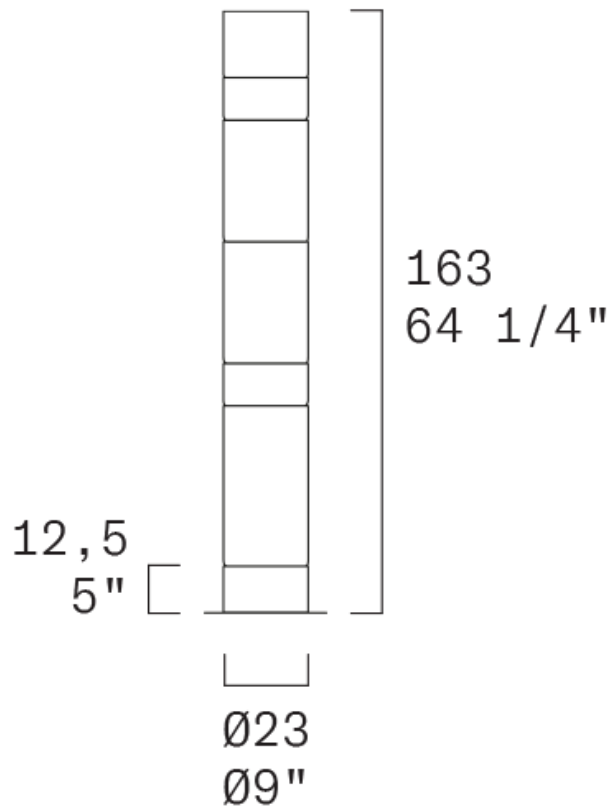

Stacking C TR