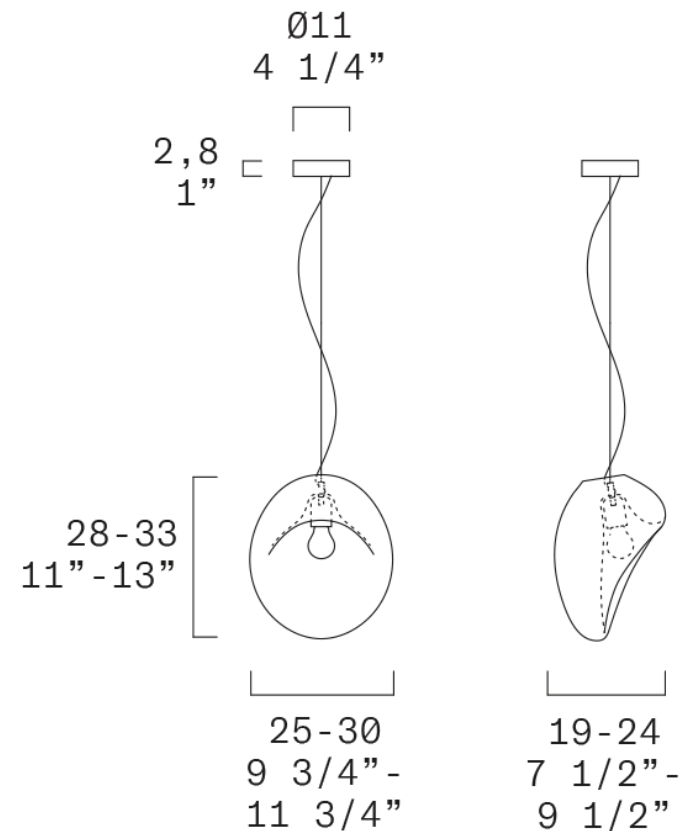

Lightbody S