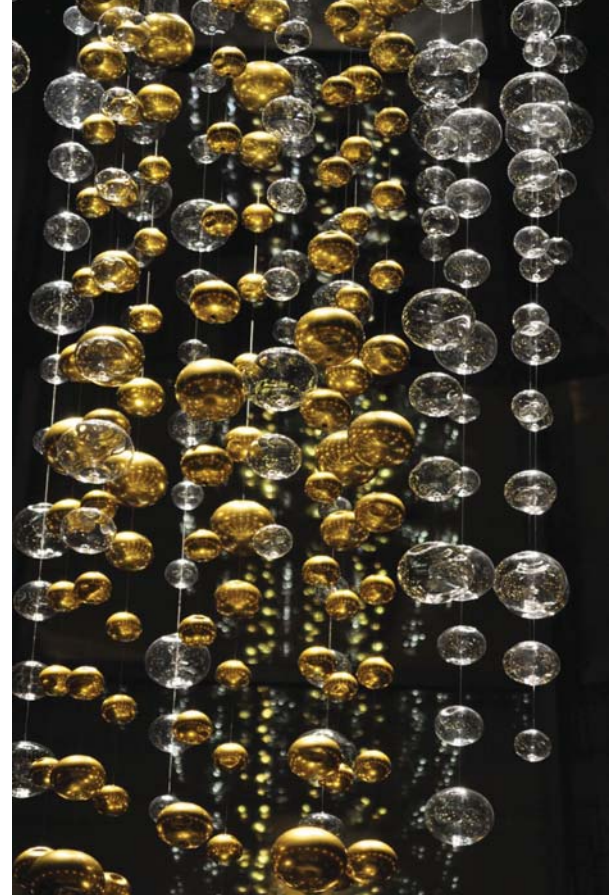

LEUCOS®

You spot it from afar

PARK HYATT HOTEL | PRODUCT Ether | DESIGNER Patrick Jouin | Milan, ITALY