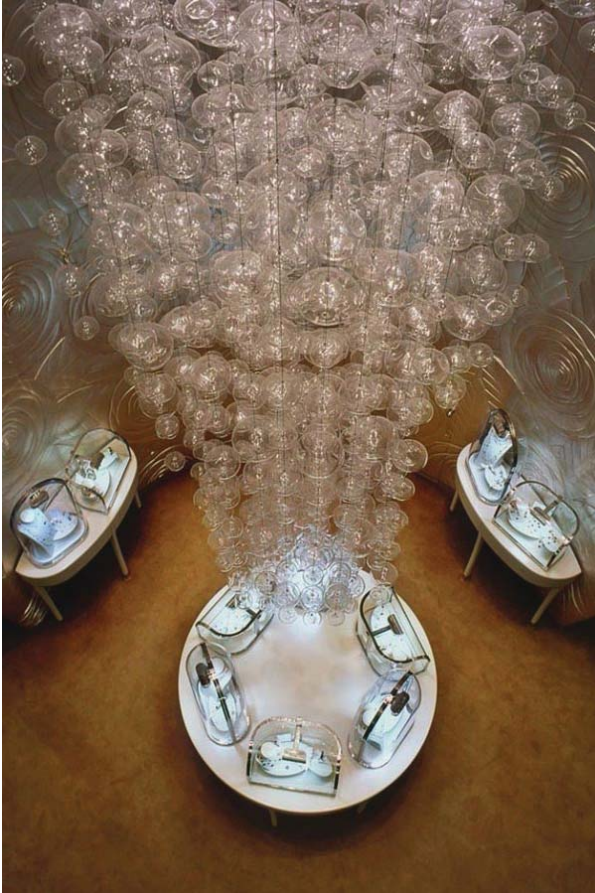

LEUCOS®

You spot it from afar

VAN CLEEF & ARPELS | PRODUCT Ether | DESIGNER Patrick Jouin | ARCHITECTS Jouin Mancu Studio | CREDIT Eric Laignel | Paris, FRANCE