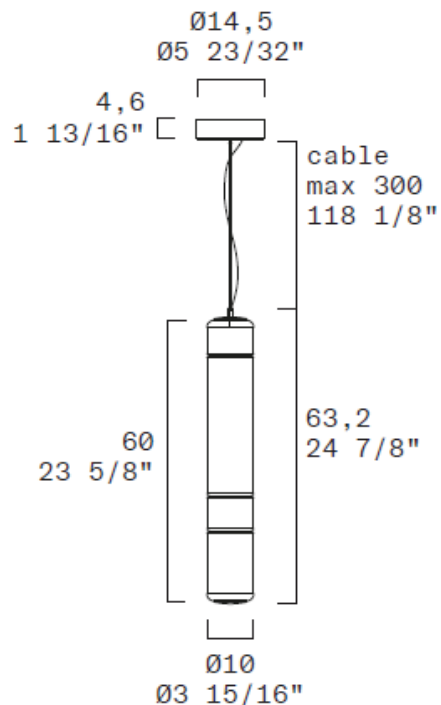

Stacking S 60 V