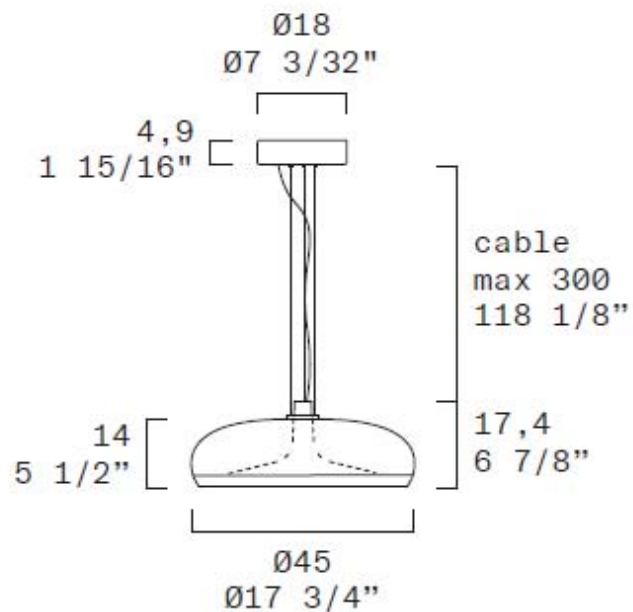

Aurelia S 45