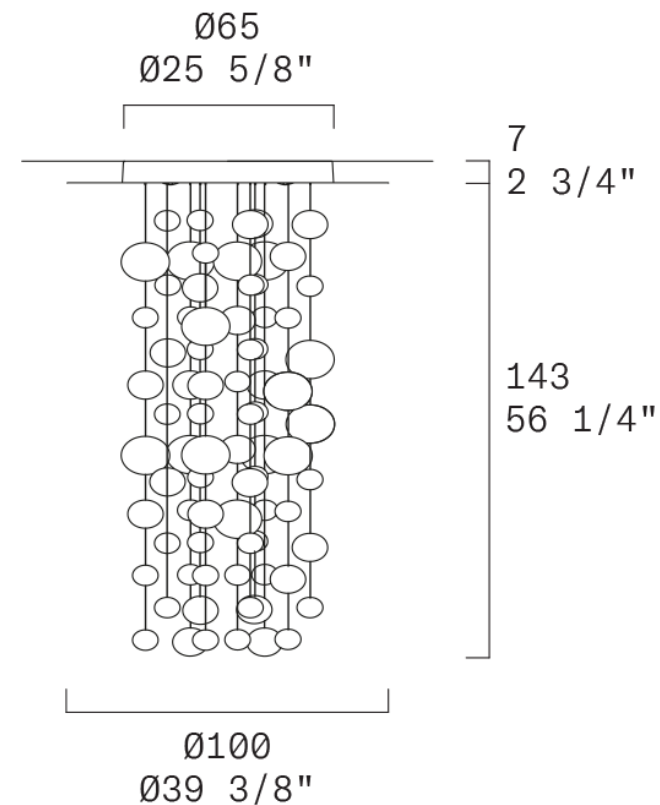

Color finishes

Diffuser: Transparent

Structure: Polished steel

Note: GU5,3 LED with RGB + Remote control (usable until 5m)

Ether S

Ether S 50

Ether S 90

LEUCOS®