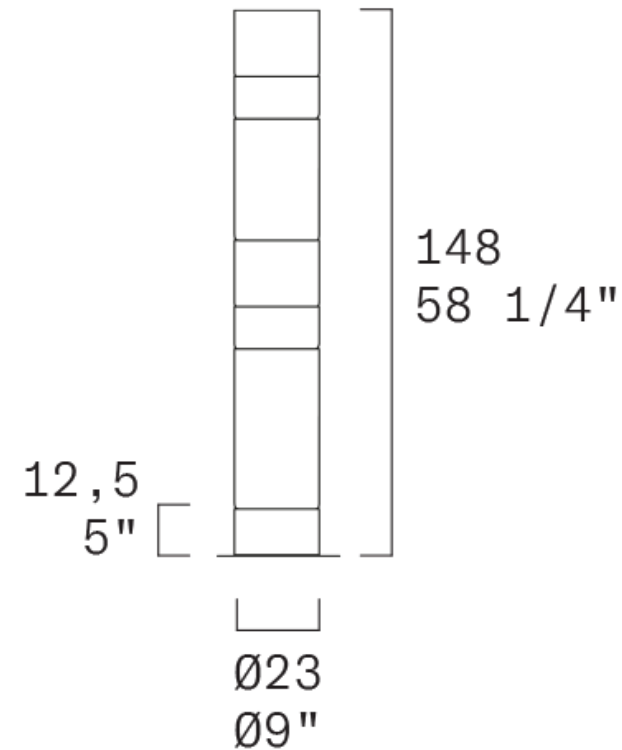

Stacking B TR

Stacking C TR