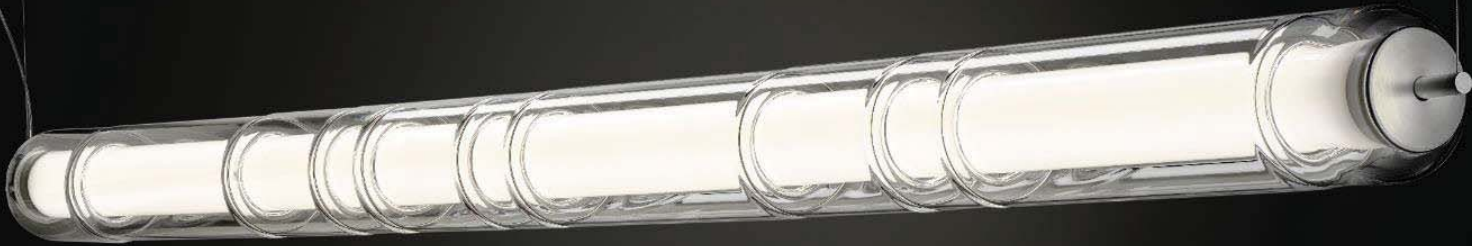

LEUCOS®

You spot it from afar