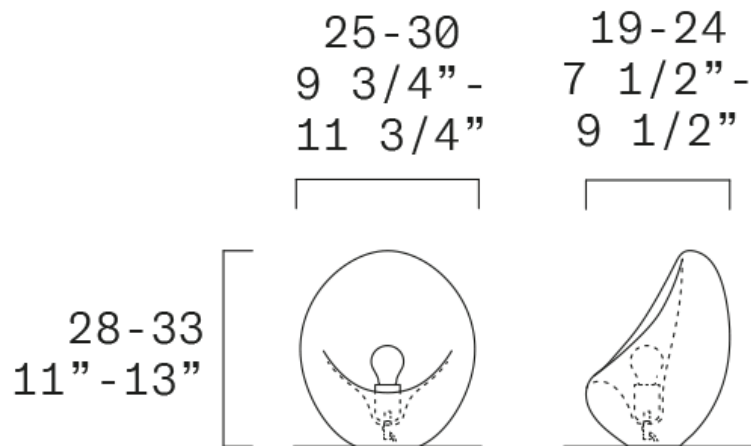

Lightbody T