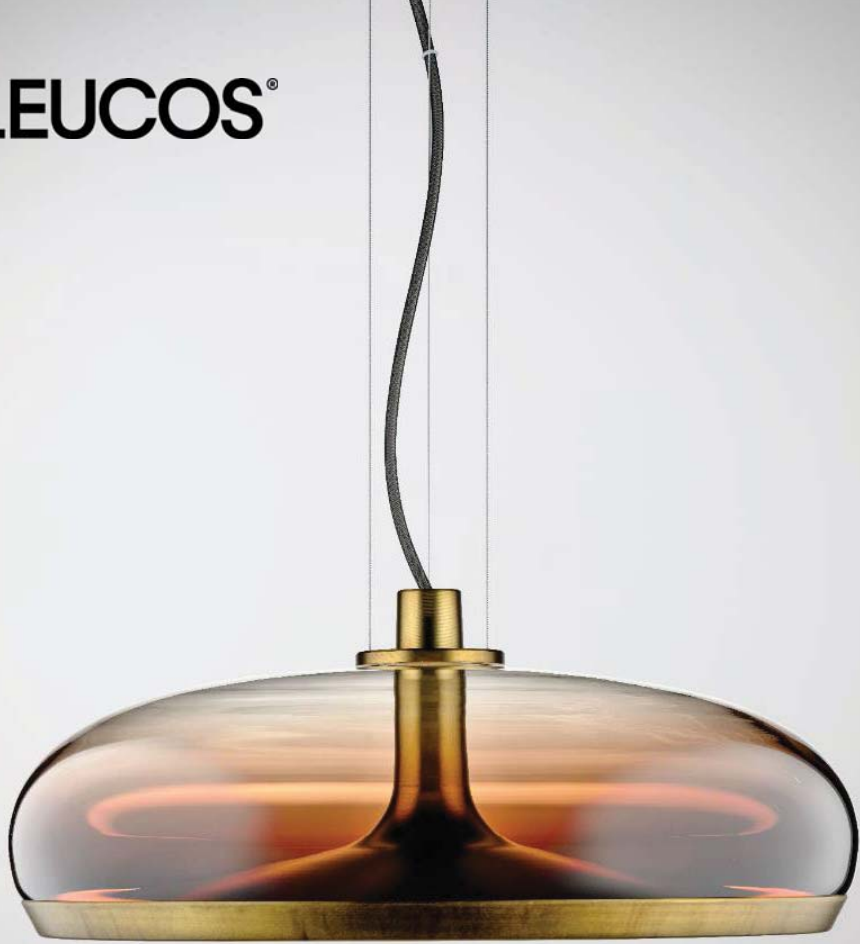

Dimmer: Push-dim; 0/1-10V; Dali

Materials (diffuser/structure): handblown glass/metal

Color finishes

Diffuser: smoke-grey, shaded white, shaded burgundy, transparent water effect, blue water effect, transparent pulegoso with metal powder inclusion.

Structure: matte white, vintage brass, matte gunmetal

Aurelia S 45

Aurelia Bold S 22

LEUCOS®

You spot it from afar

LEUCOS®

LEUCOS®

You spot it from afar