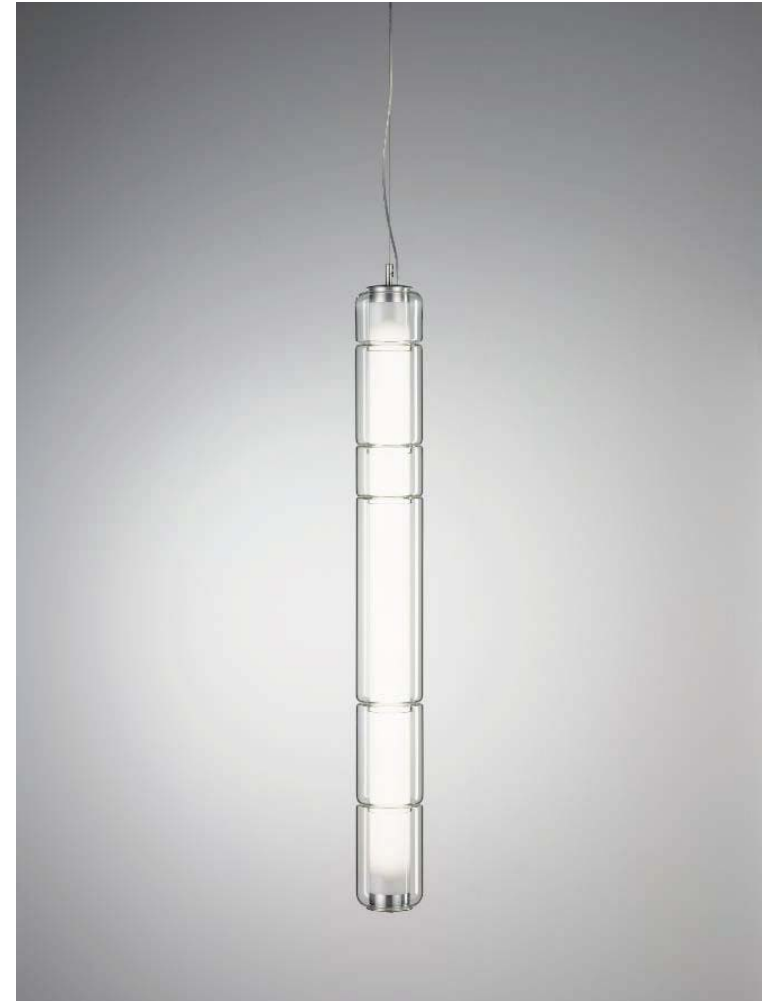

Stacking S 90 V

Product: Stacking S 30 V, S 60 V, S 90 V

Designer: David Rockwell

Typology: Suspension

Light source S 30: 5 X LED STRIP 24V 6,25W (total) 718 lm (nominal) 3000K CRI≥90 or 5 X LED STRIP 24V 6,25W (total) 687 lm (nominal) 2700K CRI≥90

Light source S 60: 5 X LED STRIP 24V 13,75W (total) 1581 lm (nominal) 3000K CRI≥90 or 5 X LED STRIP 24V 13,75W (total) 1512 lm (nominal) 2700K CRI≥90

Light source S 90: 5 X LED STRIP 24V 21,25W (total) 2443 lm (nominal) 3000K CRI≥90 Or 5 X LED STRIP 24V 21,25W (total) 2337 lm (nominal) 2700K CRI≥90

Dimmer: Push-dim; 0/1-10V; Dali

Materials (diffuser/structure): blown borosilicate glass/metal

Color finishes (diffuser/structure): Transparent/anodized silver