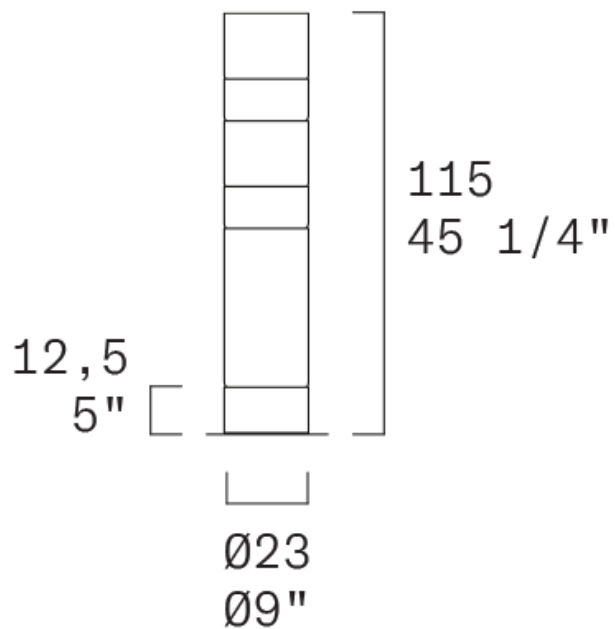

Stacking B TR