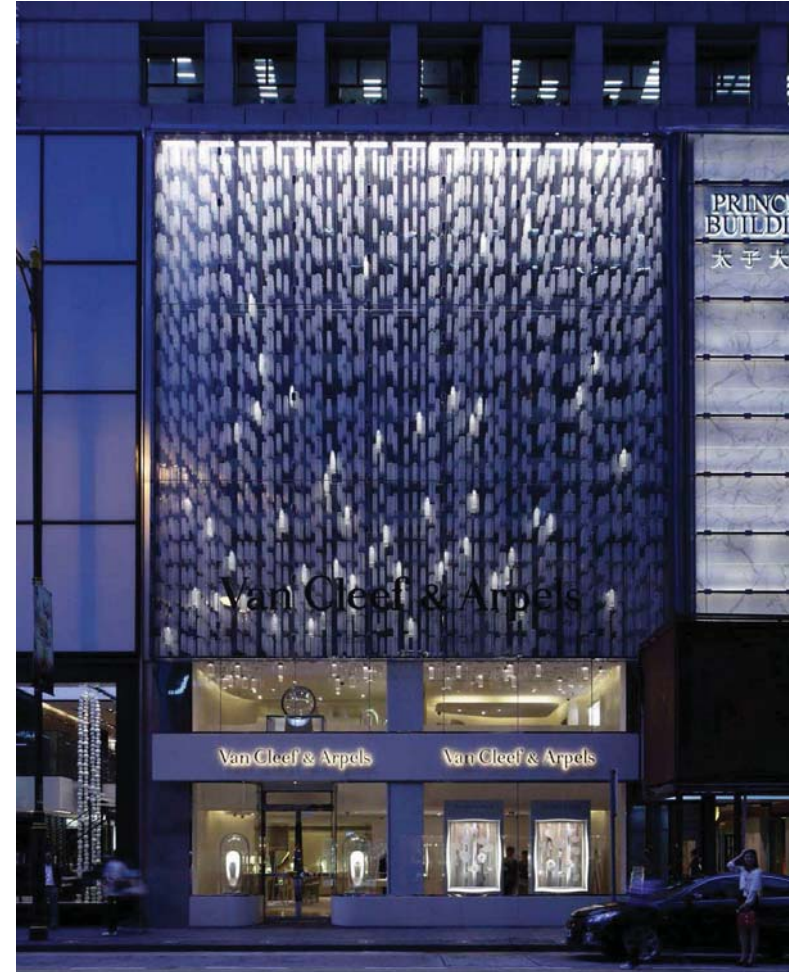

LEUCOS®

You spot it from afar

Van Cleef & Arpels | PRODUCT Reed | DESIGNER Patrick Jouin | Hong Kong, China