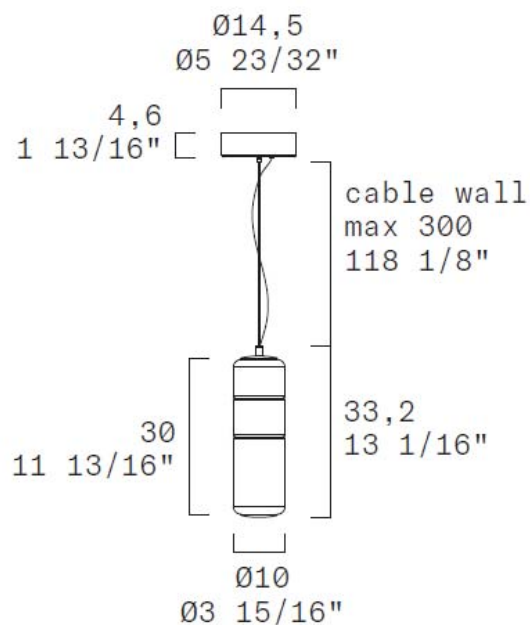

Stacking S 30 V