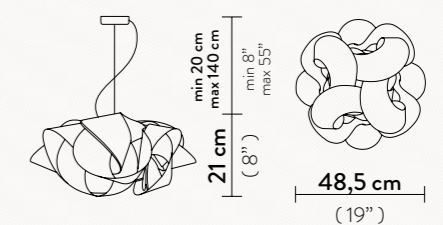

MAGNETIC
SYSTEM

FABULA CEILING/WALL LARGE

5 X 12W LED Filament Bulbs E27/E26

Dimmable with dimmable bulbs

Materials: Lentiflex®

With: Magnetic Hanging System

FABULA CEILING/WALL

3 X 12W LED Filament Bulb E27/E26