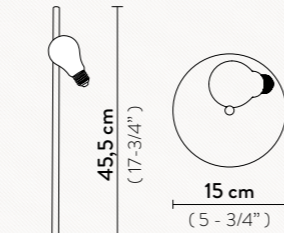

COLOURS:

BRASS/ WHITE

IDEA TABLE LAMP

1 X 5W G9 LED - 500 Lumen

Materials: Technopolymer / Brushed Brass

With: Bulb included

COLOURS:

BRASS/ WHITE