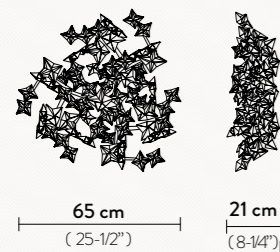

With: Red wrapped electric wire and Bulbs included

Available also with transparent cable

HANAMI CEILING/WALL

7 X 5W LED Dimmable Bulbs G9

Materials: Lentiflex® / Polycarbonate and Stainless Steel

WITH: Bulbs included