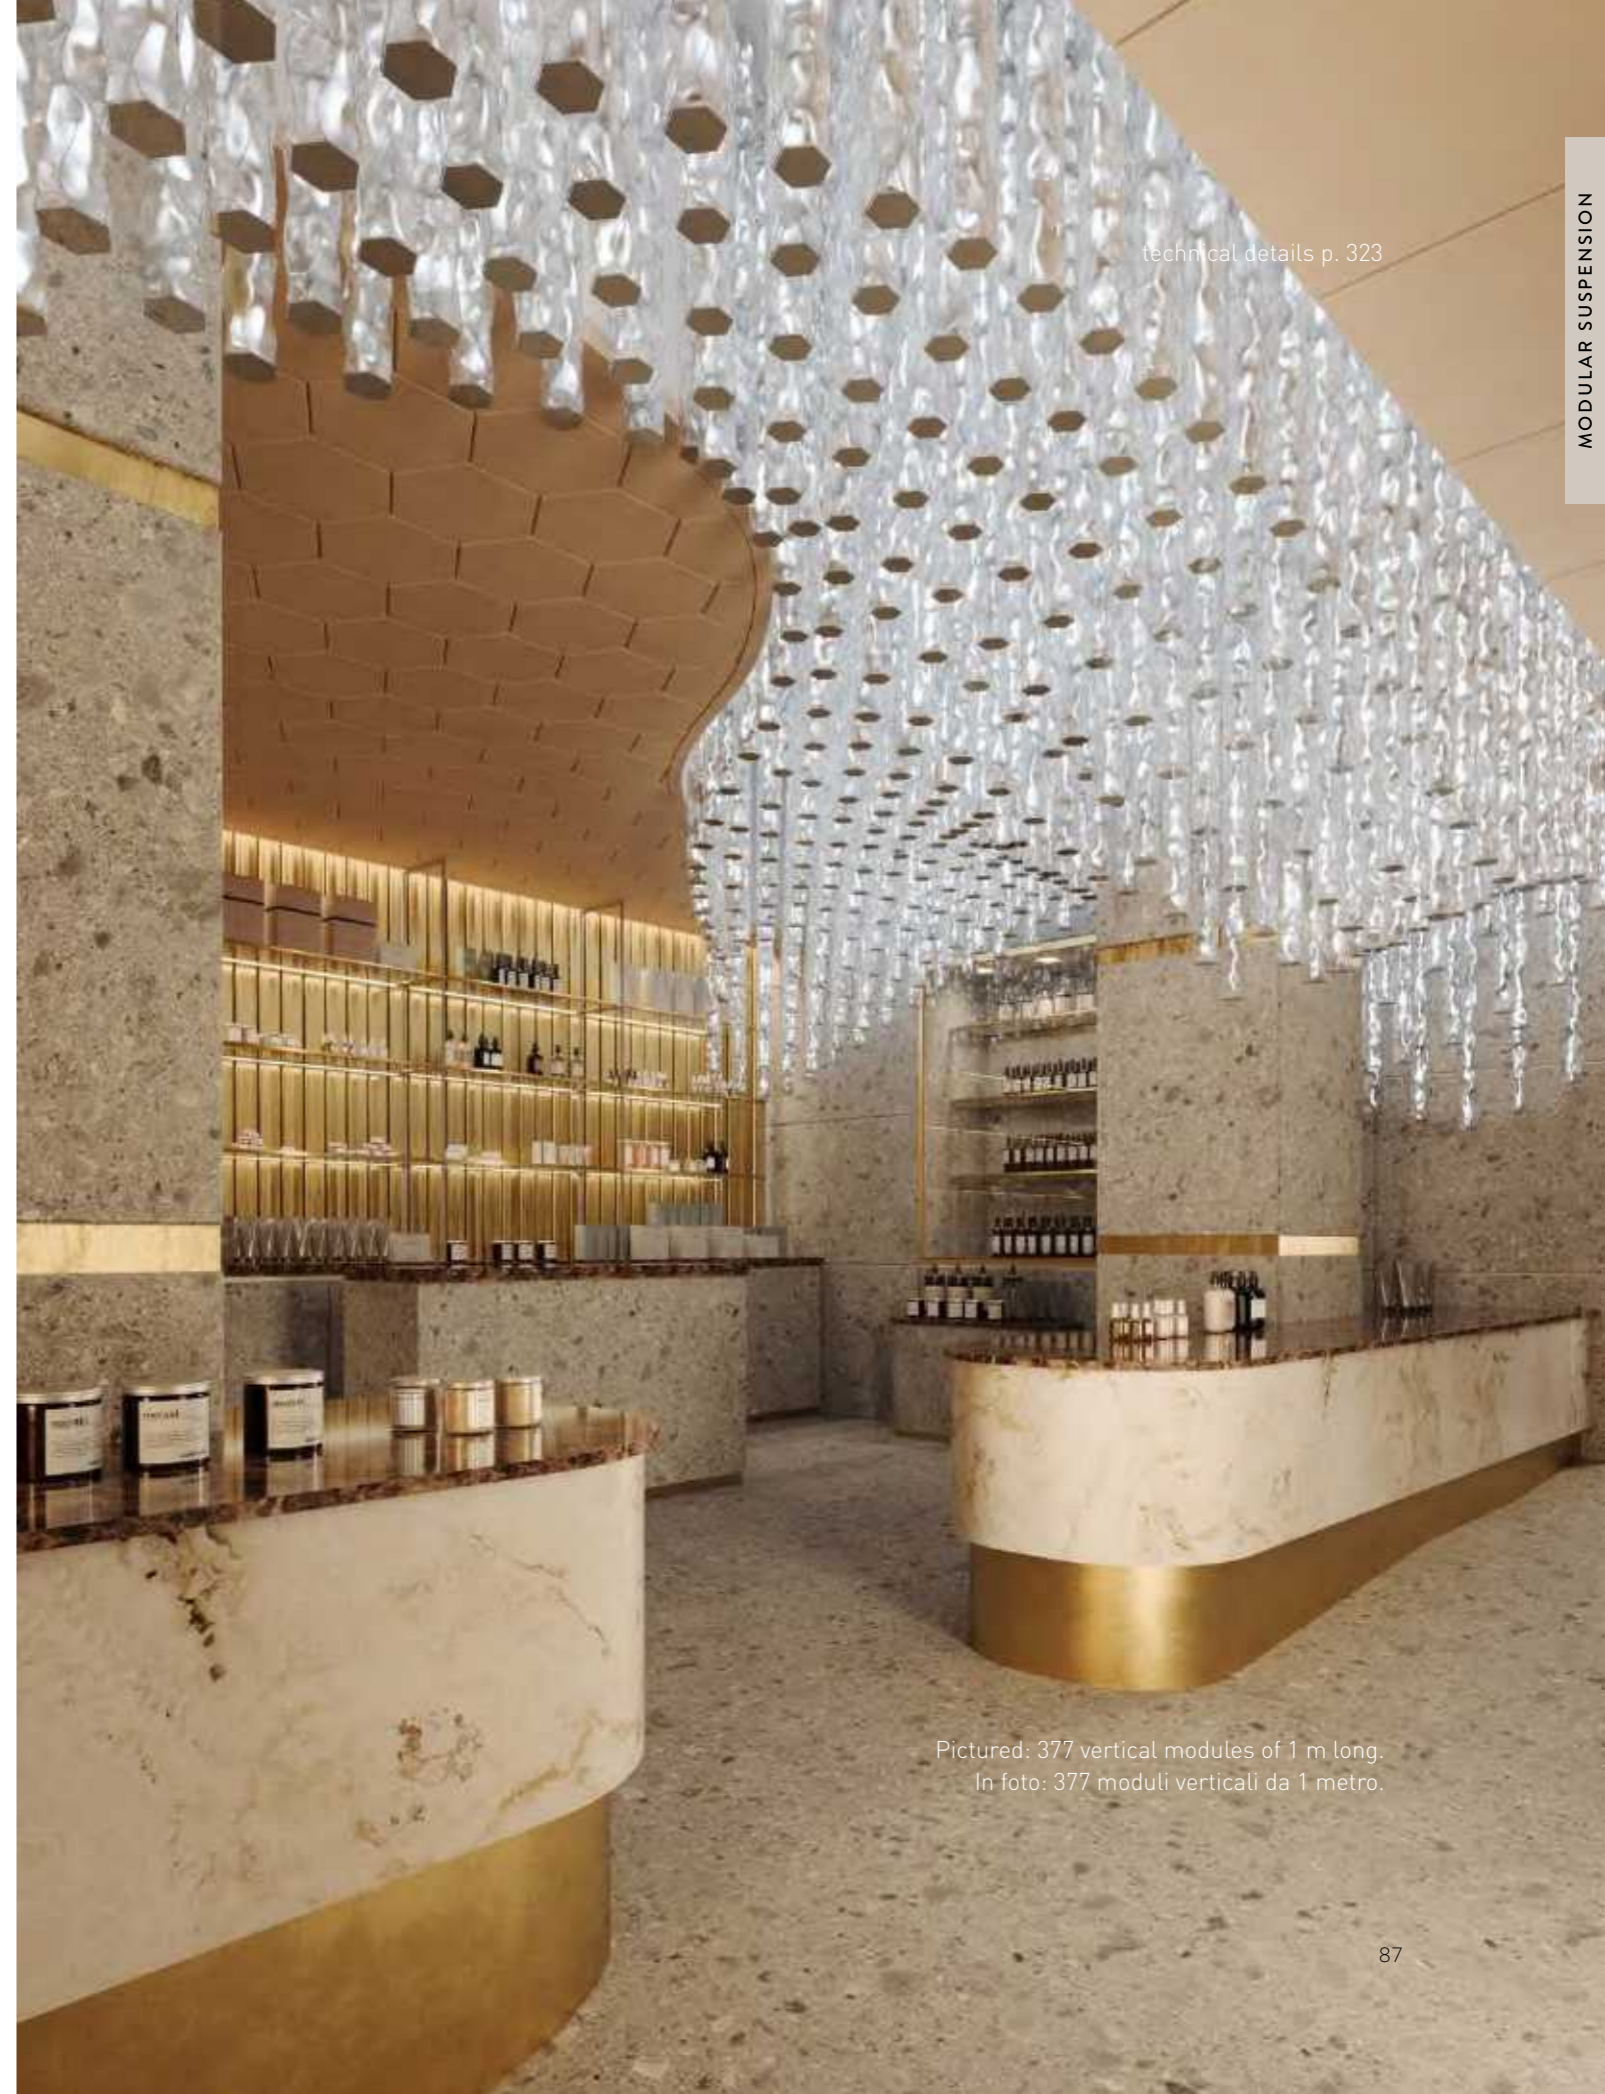

technical details p. 323

Pictured: 377 vertical modules of 1 m long.
In foto: 377 moduli verticali da 1 metro.