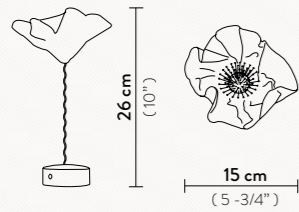

LAFLEUR BATTERY

LED: 1.3W dimmable- 150 Lumen - 2700 Kelvin
BATTERY DURATION: at max intensity around 6.5 hours duration, at min intensity around 60 hours duration.
Magnetic Base and Complementary Steel Anchor
Materials: Lentiflex® / Copper Wires
USB Multicharger station (20 ports) upon request