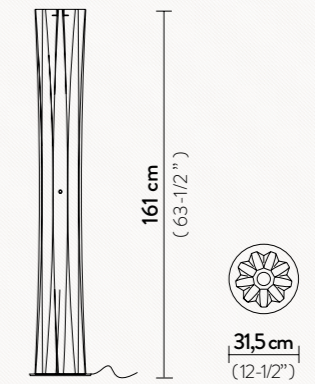

BACH FLOOR XL

3 X 12W LED Filament Bulbs E27/E26
Dimmable with dimmable bulbs
Materials: Opalflex®
With: Stainless Steel base