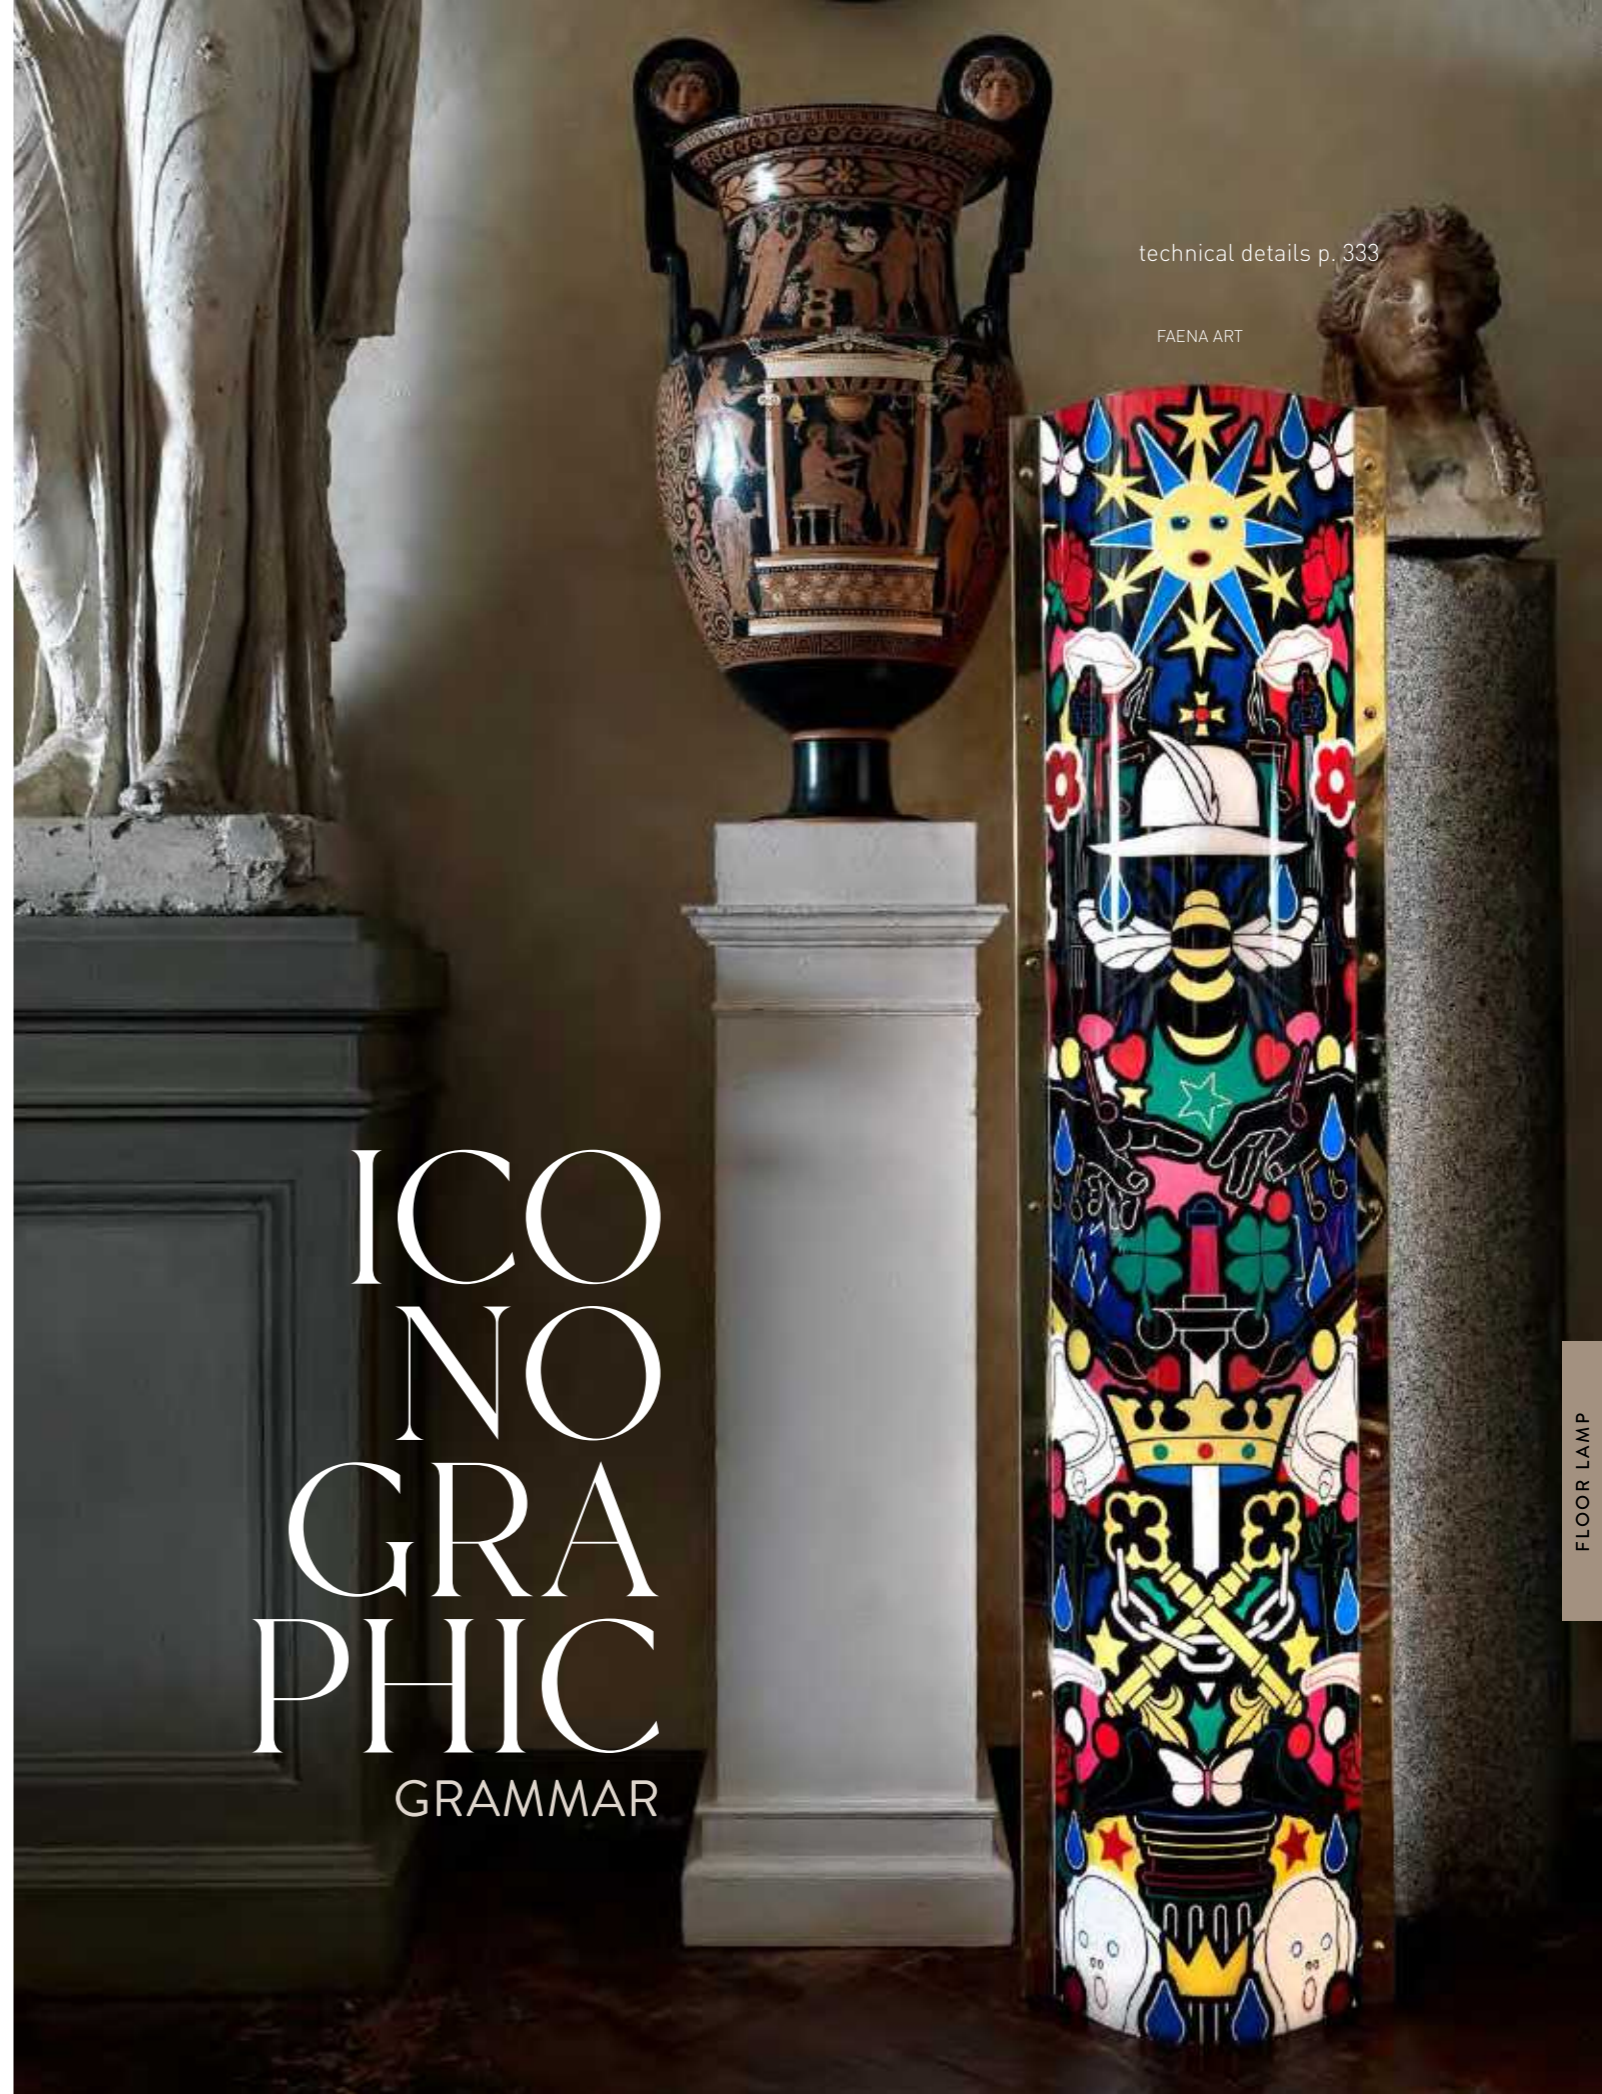

technical details p. 333

FAENA ART

ICONOGRAPHIC GRAMMAR

FLOOR LAMP