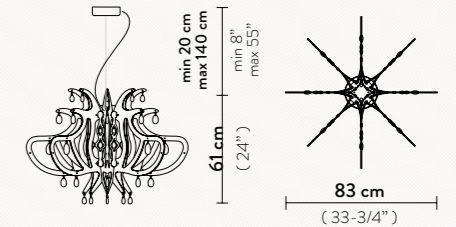

MEDUSA SUSPENSION

1 X 12W LED Filament Bulbs E27/E26
Dimmable with dimmable bulbs
Materials: Cristalflex®
With: 56 Crystals