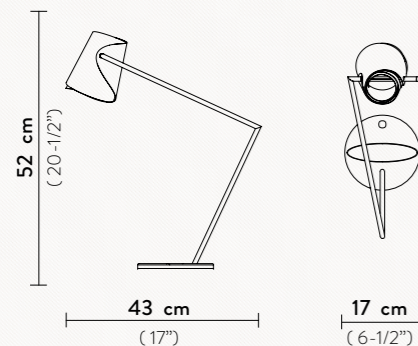

OVERLAY TABLE

Shade LED: 4W - 24Vdc - 500 Lumen - 2700 Kelvin - CRI >90
Base LED: 1,5W - 24Vdc - 90 Lumen - 2700 Kelvin - CRI >90
LED courtesy light in the base, independent from the principle light source
and Montblanc Meisterstück LeGrand writing instrument
Materials: Brass, Lentiflex®, Opalflex®, Lentiflex® with cold foil

Available with
Meisterstück LeGrand
Ballpoint Pen Gold-Coated

COLOURS:

BRASS

2 INDEPENDENT
LIGHT SOURCES