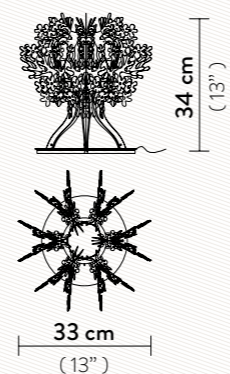

FIGRELLINA TABLE

1 X 6W LED Filament Bulb

E14/E12

Materials: Opalflex®