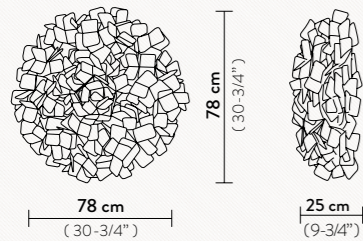

Materials: Opalflex® / Cristalflex®
Lentiflex®

With: Magnetic Hanging System
(Bayonet mount for North America)

CLIZIA CEILING-WALL M

2 X 12W LED Filament Bulbs E27/E26
Dimmable with dimmable bulbs

Materials: Opalflex® / Cristalflex®
Lentiflex®