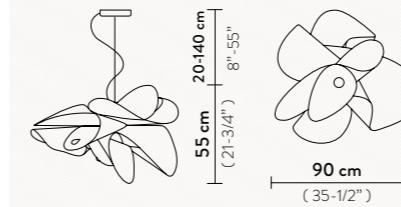

LA BELLE ÉTOILE LARGE

LED: 21W - 110-240 Vac /40 Vdc

2830 Lumen - 2700 Kelvin CRI 90

220V dimmable with: PWM / 0-10,

110V dimmable with: Triac Trailing Edge

Add. dimming system Dali, Casambi, on request.

Materials: Cristalflex®

With: Patented LED Light Source and Magnetic Hanging System

COLOURS:

WHITE

BLACK

LA BELLE ÉTOILE

LED: 21W - 110-240 Vac /40 Vdc

2830 Lumen - 2700 Kelvin CRI 90

220V dimmable with: PWM / 0-10,

110V dimmable with: Triac Trailing Edge

Add. dimming system Dali, Casambi, on request.

Materials: Cristalflex®

With: Patented LED Light Source and Magnetic Hanging System