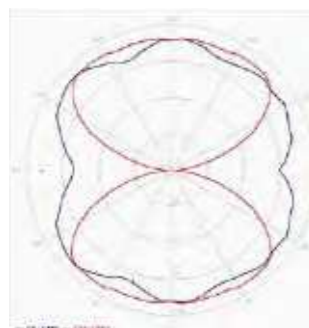

PHOTOMETRIC DIAGRAM, HUGO.
DIAGRAMMA FOTOMETRICO DELLA HUGO.

COMPLIANT WITH THE UNI EN 12464-1:2011 STANDARD

Hugo offers the same qualities of traditional technical lighting without losing Stamp's iconic aesthetic value. The main office requirements established in the UNI EN 12464-1:2011 require an average illumination of 500 lx on work surfaces, a uniformity coefficient U0 greater than 0.6, and a glare value (UGR) of less than 19. and a CRI (colour rendering index) greater than 90.

Hugo offre una qualità di luce paritetica a quella degli apparecchi per illuminazione tecnica, in aggiunta al valore estetico tipico dei prodotti Stamp. I principali requisiti illuminotecnici per gli uffici, così come stabiliti all'interno della norma UNI EN 12464-1:2011 prevedono un livello di illuminamento medio sul piano di lavoro pari a 500 lx, un coefficiente di uniformità U0 maggiore di 0,6 e un valore di abbagliamento (UGR) minore di 19. I calcoli illuminotecnici eseguiti dimostrano la completa rispondenza dei progetti ai parametri richiesti, incluso l'indice di Resa Cromatica (CRI) > 90.