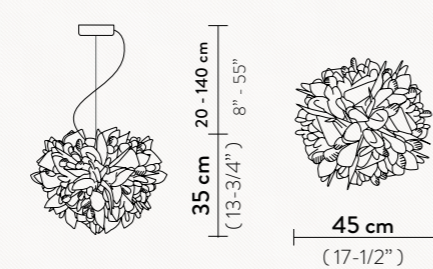

VELI SUSPENSION - FOLIAGE

2 X12W LED Filament Bulbs E27/E26

Dimmable with dimmable bulbs

Materials: Opalflex®

With: Magnetic Hanging System

Red wrapped cable, available also with transparent cable