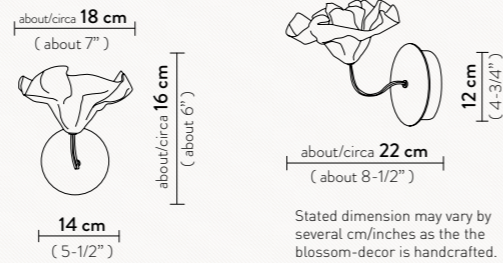

LAFLEUR APPLIQUE

1 X 3W G4 LED - 450 Lumen - 2900 / 3000 Kelvin

Power Supply 110-220Vac / 12 Vdc - Dimmable with Triac
Additional dimming system Dali, Casambi, upon request
Materials: Lentiflex® / Copper Wires / Painted iron structure
With: Bulb included

COLOURS:

LIZA TABLE

1 X 12W LED Filament Bulb E27/E26
Materials: Lentiflex® or Pewterflex®
+ Polycarbonate and Cristalflex®