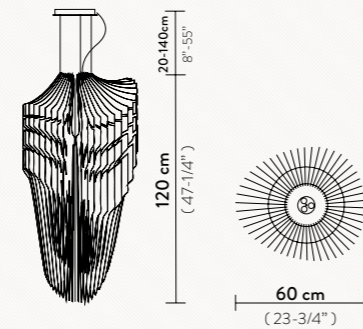

AVIA SUSPENSION L

4 X 12W LED Filament Bulbs E27/E26
+ 1 X 11W Spot LED Par 30 E27/E26
Dimmable with dimmable bulbs
Materials: Cristalflex® /Lentiflex®