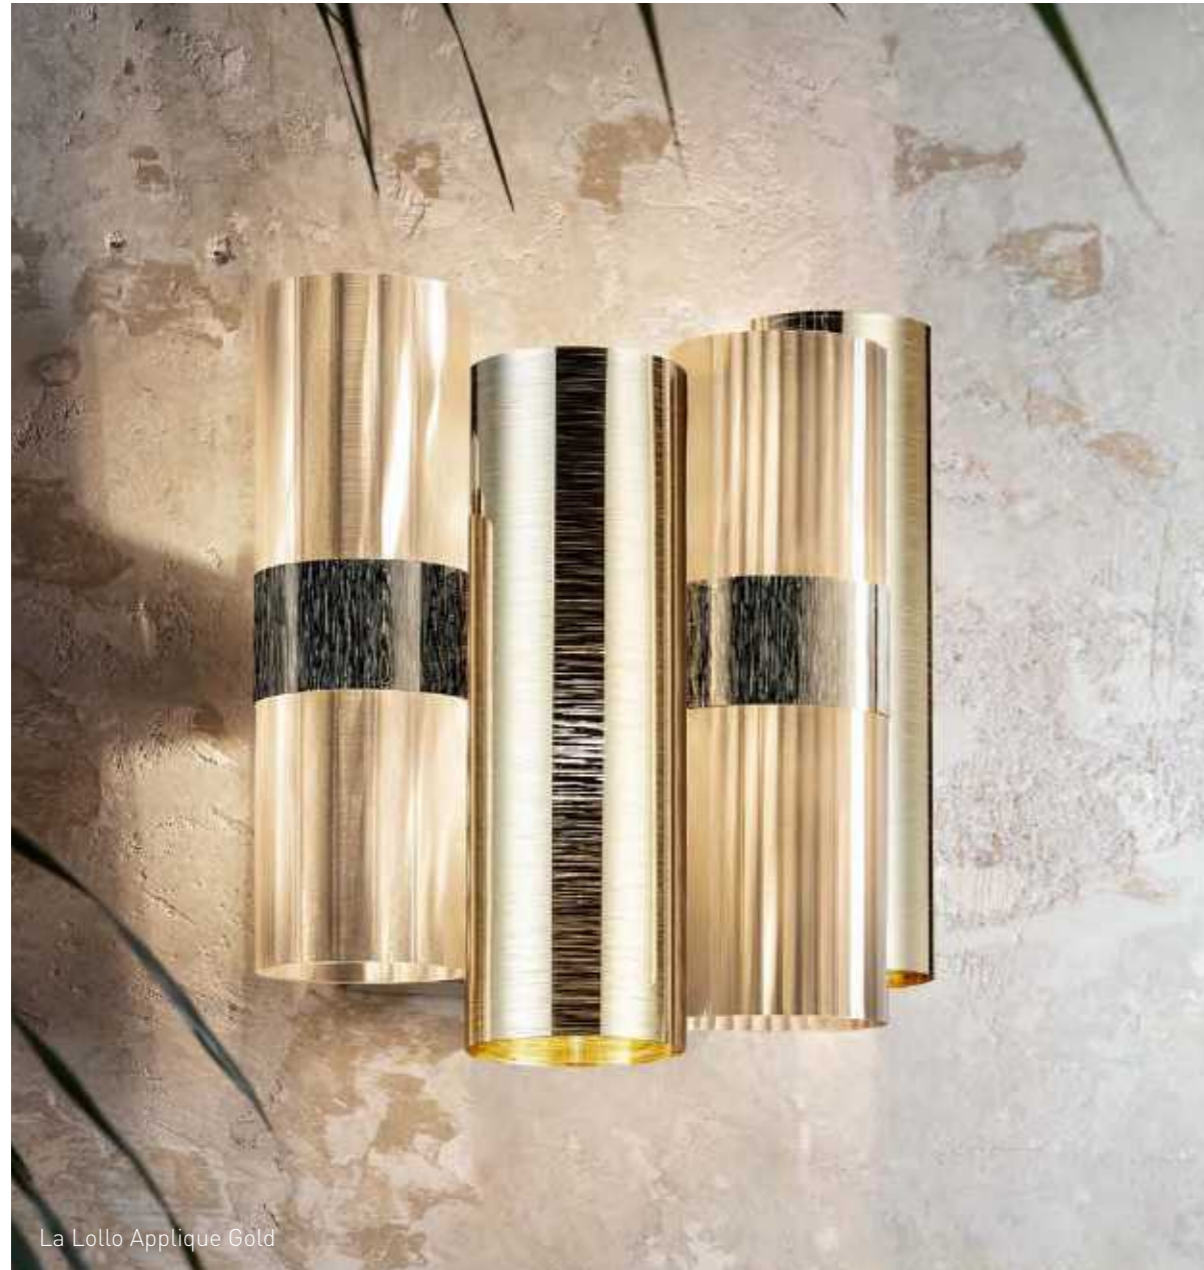

La Lollo Applique Gold

SUSPENSION
p.148

WALL LAMP

CEILING LAMP

TABLE LAMP

FLOOR LAMP
p.286

technical details p. 326

A TRIBUTE TO THE
**ROA
RING**
'50S