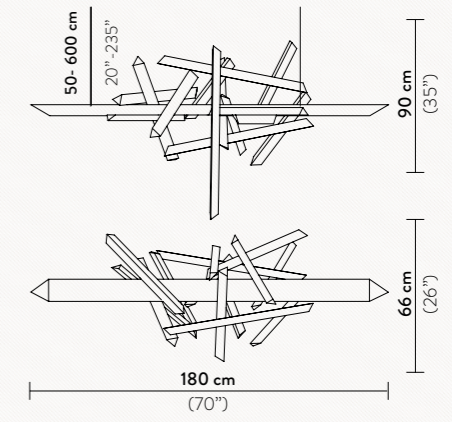

LA TRAVIATA 180

MAIN LED: 70.8W - 100-240V - 6150 Lumen - 3000 Kelvin
9 individually dimmable RGB 1W -100-240V
Dimmable with Casambi, DMX Control version.
Additional Dali dimming system upon request.