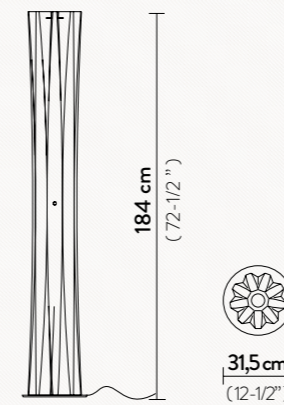

BACH FLOOR XXL

3 X 12W LED Filament Bulbs E27/E26
Dimmable with dimmable bulbs
Materials: Opalflex®
With: Stainless Steel base