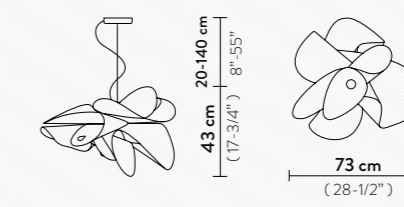

IDEA RECESSED WALL

1 X 5W G9 LED Dimmable bulb - 500 Lumen

Materials: Technopolymer / Brushed Brass

With: Bulb included

COLOURS:

BRASS/ WHITE

IDEA TABLE LAMP

1 X 5W G9 LED - 500 Lumen

Materials: Technopolymer / Brushed Brass

With: Bulb included

COLOURS:

BRASS/ WHITE

LA BELLE ÉTOILE LARGE

LED: 21W - 110-240 Vac /40 Vdc

2830 Lumen - 2700 Kelvin CRI 90

220V dimmable with: PWM / 0-10,

110V dimmable with: Triac Trailing Edge

Add. dimming system Dali, Casambi, on request.

Materials: Cristalflex®

With: Patented LED Light Source and Magnetic Hanging System

COLOURS:

WHITE

BLACK

LA BELLE ÉTOILE

LED: 21W - 110-240 Vac /40 Vdc

2830 Lumen - 2700 Kelvin CRI 90

220V dimmable with: PWM / 0-10,

110V dimmable with: Triac Trailing Edge

Add. dimming system Dali, Casambi, on request.

Materials: Cristalflex®

With: Patented LED Light Source and Magnetic Hanging System

COLOURS:

WHITE

BLACK

LA BELLE ÉTOILE CEILING / WALL

LED: 15W - 200-240Vac / 40 Vdc

2150 Lumen - 2700 K - CRI 90

Dimmable with Triac Trailing Edge

(110V-220V) Additional dimming system Dali, Casambi upon request

Materials: Cristalflex®

With: Magnetic Hanging System

COLOURS:

WHITE

BLACK

KALATOS CEILING/WALL

4 X 12W LED Filament Bulbs E27/E26

Dimmable with dimmable bulbs

Materials: Lentiflex® / Polycarbonate

or Metallized Polycarbonate

COLOURS:

PRISMA

GOLD/BLACK

KALATOS SUSPENSION

4 X 12W LED Filament Bulbs E27/E26

Dimmable with dimmable bulbs

Materials: Lentiflex® / Polycarbonate

or Metallized Polycarbonate

COLOURS:

PRISMA

GOLD/BLACK

LA LOLLO XL

LED: 130W - 110-240Vac/ 24Vdc

15.000 Lumen - 2700 Kelvin - CRI >90

220V version dimmable with: PWM / 0-10

110V version dimmable with: Triac

Additional dimming system

Dali, Casambi, Triac upon request

Materials: Opalflex® / Lentiflex®

Lentiflex® with cold foil