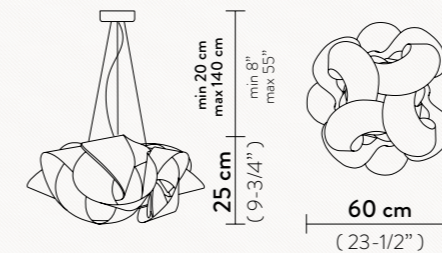

FABULA SUSPENSION LARGE

5 X 12W LED Filament Bulb E27/E26
Dimmable with dimmable bulbs
Materials: Lentiflex®
With: Magnetic Hanging System