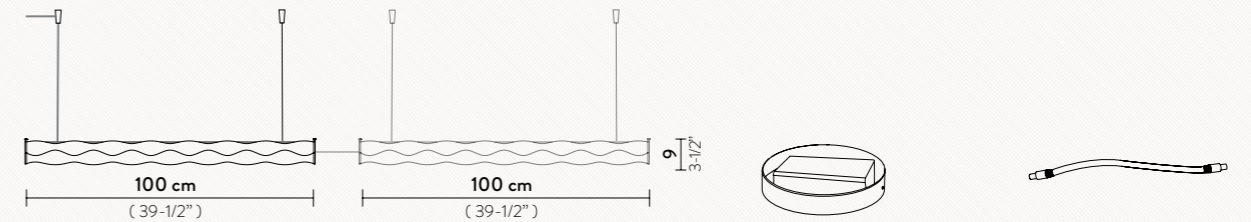

HUGO ARCHITECTURAL SYSTEM

COMPONENTS:

1 X HUGO MAIN
electrified module

HUGO SIDE
variable number from 1 to 2

1 X CEILING ROSE
with power supply

CONNECTION CABLES
1 or 2

ARCHITECTURAL SYSTEM **2** 1 MAIN + 1 SIDE

40W-100~240V/24Vdc - 7000 Lumen 3000 Kelvin

Dimmable with: PWM, 0-10 (110V-220V)

Additional dimming system Casambi, Dali, Triac on request

ARCHITECTURAL SYSTEM **3** 1 MAIN + 2 SIDE

60W-100~240V / 24Vdc - 10.500 Lumen 3000 Kelvin

Dimmable with: PWM, 0-10 or Potentiometer (110V-220V)

Additional dimming system Casambi, Dali, Triac on request

HUGO SUSPENSION

LED: 25W - 100 ~ 240 Vac /24 Vdc - 3.500 Lumen
3000 Kelvin - CRI >90

Dimmable with: PWM / 0-10 (110V-220V)

Additional dimming system Dali, Casambi, upon request

Materials: Lentiflex®

COLOURS:

PRISMA

HUGO VERTICAL

LED: 25W - 100 ~ 240 Vac /24 Vdc - 3.500 Lumen
3000 Kelvin - CRI >90

Dimmable with: PWM / 0-10 (110V-220V)

Additional dimming system Dali, Casambi, upon request

Materials: Lentiflex®

COLOURS:

PRISMA