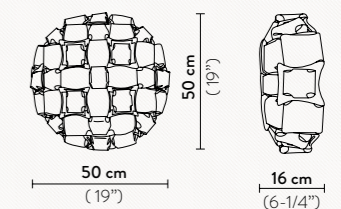

MIDA CEILING-WALL M

3 X 12W LED Filament Bulbs E27/E26
Dimmable with dimmable bulbs
Materials: Opalflex® / Lentiflex®
Lentiflex® with cold foil
With: Magnetic Hanging System