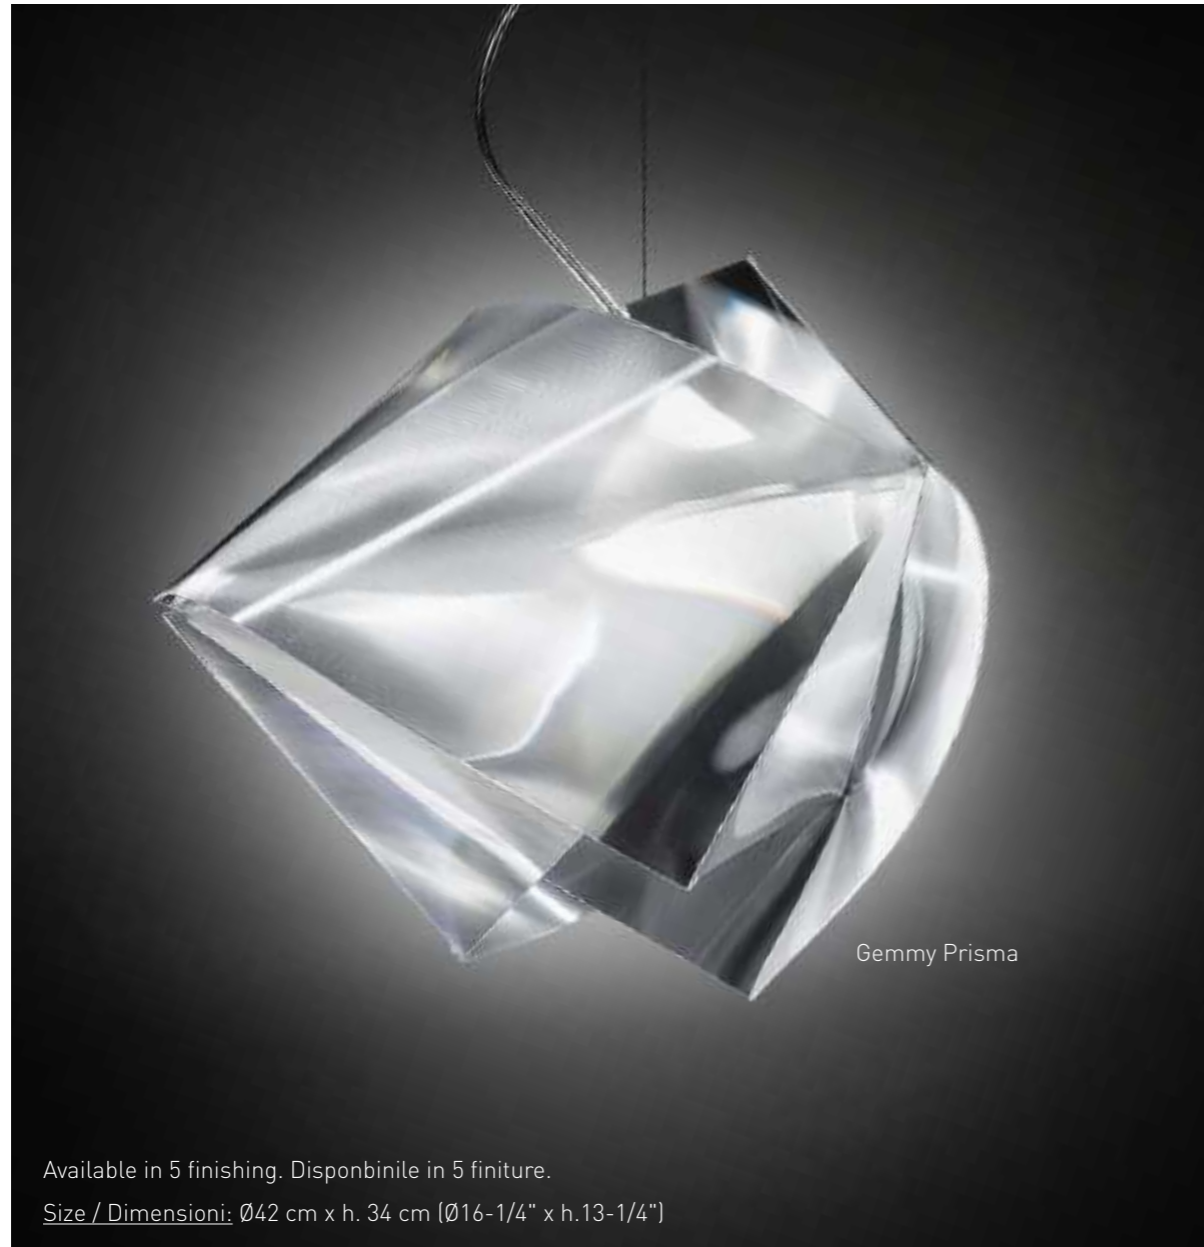

TABLE LAMP
p.274

FLOOR LAMP

technical details p. 320

SUSPENSION

gemmy

BY RAGNISCO, SPALLETTA,
CROCE, WIJFFELS

technical details p. 321

Gemmy Arlecchino at Matisse Beach Club, Scarborough, Australia.