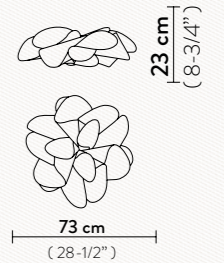

COLOURS:

PRISMA

MAGNETIC
SYSTEM

DRUSA SUSPENSION

4 X 12W LED Filament Bulbs E27/E26
Dimmable with dimmable bulbs
Materials: Lentiflex®
With: Magnetic Hanging System

COLOURS:

VELVET

DRUSA CEILING - WALL