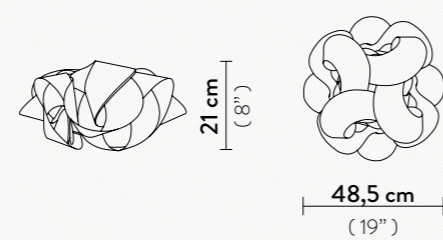

FABULA CEILING/WALL

3 X 12W LED Filament Bulb E27/E26

Dimmable with dimmable bulbs

Materials: Lentiflex®

With: Magnetic Hanging System