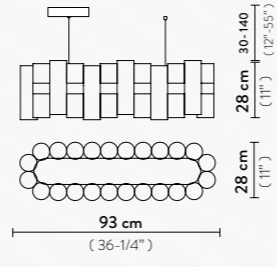

LA LOLLO LINEAR 100

LED: 70W - 110~240Vac /24Vdc
7.820 Lumen - 2700 Kelvin - CRI > 90
Dimmable with: Triac Trailing Edge
Additional dimming system Dali, Casambi,
upon request

Materials: Lentiflex® / Opalflex®
and Lentiflex® with cold foil