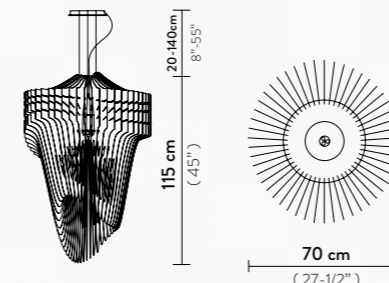

ARIA SUSPENSION L

4 X 12W LED Filament Bulbs E27/E26

+ 1 X 11W Spot LED Par 30 E27/E26

Dimmable with dimmable bulbs

Materials: Cristalflex® / Lentiflex®