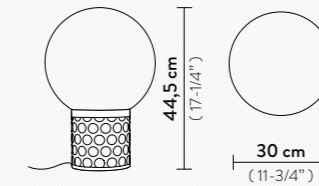

ATMOSFERA TABLE MEDIUM

2 X 12W LED Filament Bulbs E27/E26

Materials: Methacrylate / Goldflex® or Pewterflex® / Lentiflex®

With: Hand - finished Sphere