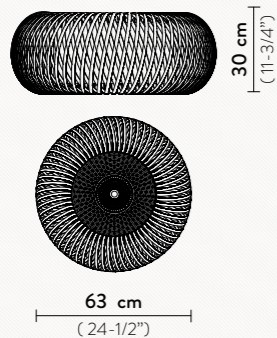

COLOURS:

WHITE

BLACK

KALATOS CEILING/WALL

4 X 12W LED Filament Bulbs E27/E26

Dimmable with dimmable bulbs

Materials: Lentiflex® / Polycarbonate

or Metallized Polycarbonate