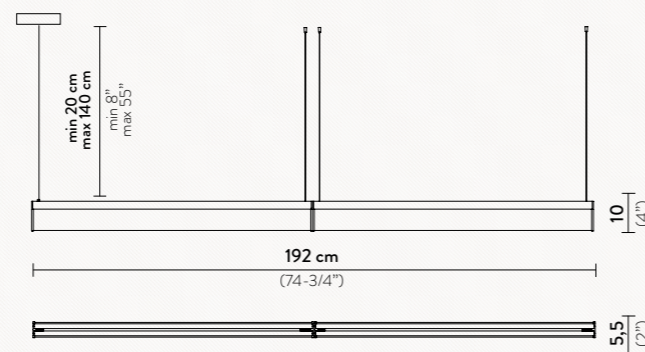

MODULA DOUBLE SUSPENSION

LED: 70W - 100-240Vac/24Vdc

7.542 Lumen - 3000 Kelvin

Dimmable with: Triac Trailing Edge

Additional dimming system Dali, Casambi, upon request

Materials: Lentiflex® / Abs