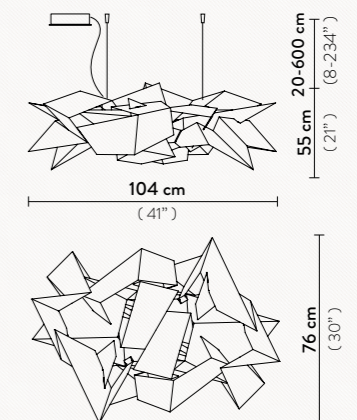

CORDOBA SUSPENSION

LED: 130W - 110-240 Vac / 24 Vdc - 15.000 Lumen - 3000 Kelvin
CRI > 90 Dimmable with: PWM / 1-10 or Potentiometer (110V-220V version)

Additional dimming system Dali, Casambi, Triac upon request.

Materials: Cristalflex®