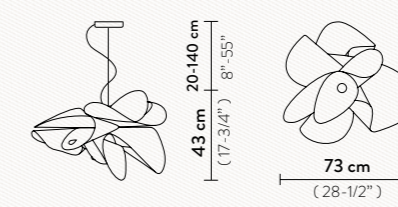

DIAMOND FLOOR L

1 X12W LED Filament Bulbs E27/E26
Materials: Opalflex®
With: Aluminium base

COLOURS:

WHITE

DIAMOND FLOOR M

1 X12W LED Filament Bulbs E27/E26
Materials: Opalflex®
With: Aluminium base

DIAMOND TABLE S

1 X 6W LED Filament Bulb E14/E12
Materials: Opalflex®
With: Aluminium base

COLOURS:

WHITE

ÉTOILE SUSPENSION LARGE

LED: 21W - 110-240 Vac /40 Vdc
2830 Lumen - 2700 Kelvin CRI 90
220V dimmable with: PWM / 0-10,
110V dimmable with: Triac Trailing Edge
Add. dimming system Dali, Casambi, on request.
Materials: Lentiflex®
With: Patented LED Light Source
and Magnetic Hanging System

COLOURS:

PRISMA

ÉTOILE SUSPENSION

LED: 21W - 110-240 Vac /40 Vdc
2830 Lumen - 2700 Kelvin CRI 90
220V dimmable with: PWM / 0-10,
110V dimmable with: Triac Trailing Edge
Add. dimming system Dali, Casambi, on request.
Materials: Lentiflex®
With: Patented LED Light Source
and Magnetic Hanging System

MAGNETIC
CHANGEABLE
LED SOURCE

ÉTOILE CEILING / WALL

LED: 15W - 200-240Vac / 40 Vdc
2150 Lumen - 2700 K - CRI 90
Dimmable with Triac Trailing Edge
(110V-220V) Additional dimming
system Dali,Casambi upon request
Materials: Lentiflex®
With: Magnetic Hanging System

COLOURS:

PRISMA

MAGNETIC
SYSTEM

DRUSA SUSPENSION

4 X 12W LED Filament Bulbs E27/E26
Dimmable with dimmable bulbs
Materials: Lentiflex®
With: Magnetic Hanging System

COLOURS:

VELVET

DRUSA CEILING - WALL

4 X 12W LED Filament Bulbs E27/E26
Dimmable with dimmable bulbs
Materials: Lentiflex®
With: Magnetic Hanging System
(Bayonet mount for North America)

COLOURS:

VELVET

MAGNETIC
SYSTEM

FABULA SUSPENSION LARGE

5 X 12W LED Filament Bulb E27/E26
Dimmable with dimmable bulbs
Materials: Lentiflex®
With: Magnetic Hanging System

COLOURS:

PRISMA

FABULA SUSPENSION