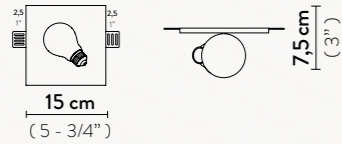

COLOURS:

BRASS/ WHITE

IDEA TABLE LAMP

1 X 5W G9 LED - 500 Lumen

Materials: Technopolymer / Brushed Brass

With: Bulb included

COLOURS:

BRASS/ WHITE