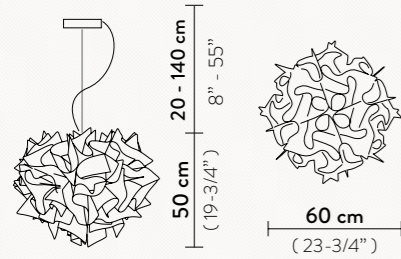

VELI SUSPENSION LARGE

4 X12W LED Filament Bulbs E27/E26

Dimmable with dimmable bulbs

Materials: Opalflex® / Lentiflex® / Steelflex® / Goldflex® / Copperflex®

With: Magnetic Hanging System

Couture with Red wrapped cable, available also with transparent cable