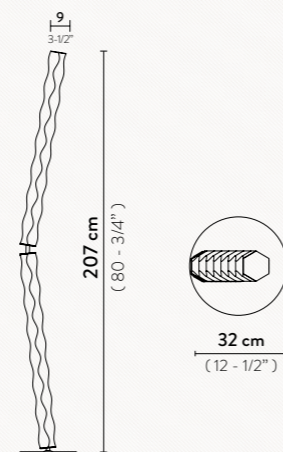

COLOURS:

PRISMA

HUGO FLOOR

LED: 40W -100~240Vac/24Vdc - 7.000 lumen
3000 Kelvin - Dimmable

Materials: Lentiflex® - Stainless steel

With: Integrated Dimmer

PRISMA

TOUCH DIMMER