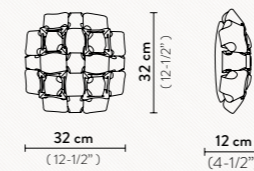

MIDA APPLIQUE

2 X 6W LED Filament Bulbs E14/E12
Dimmable with dimmable bulbs
Materials: Opalflex® / Lentiflex®
Lentiflex® with cold foil
With: Magnetic Hanging System