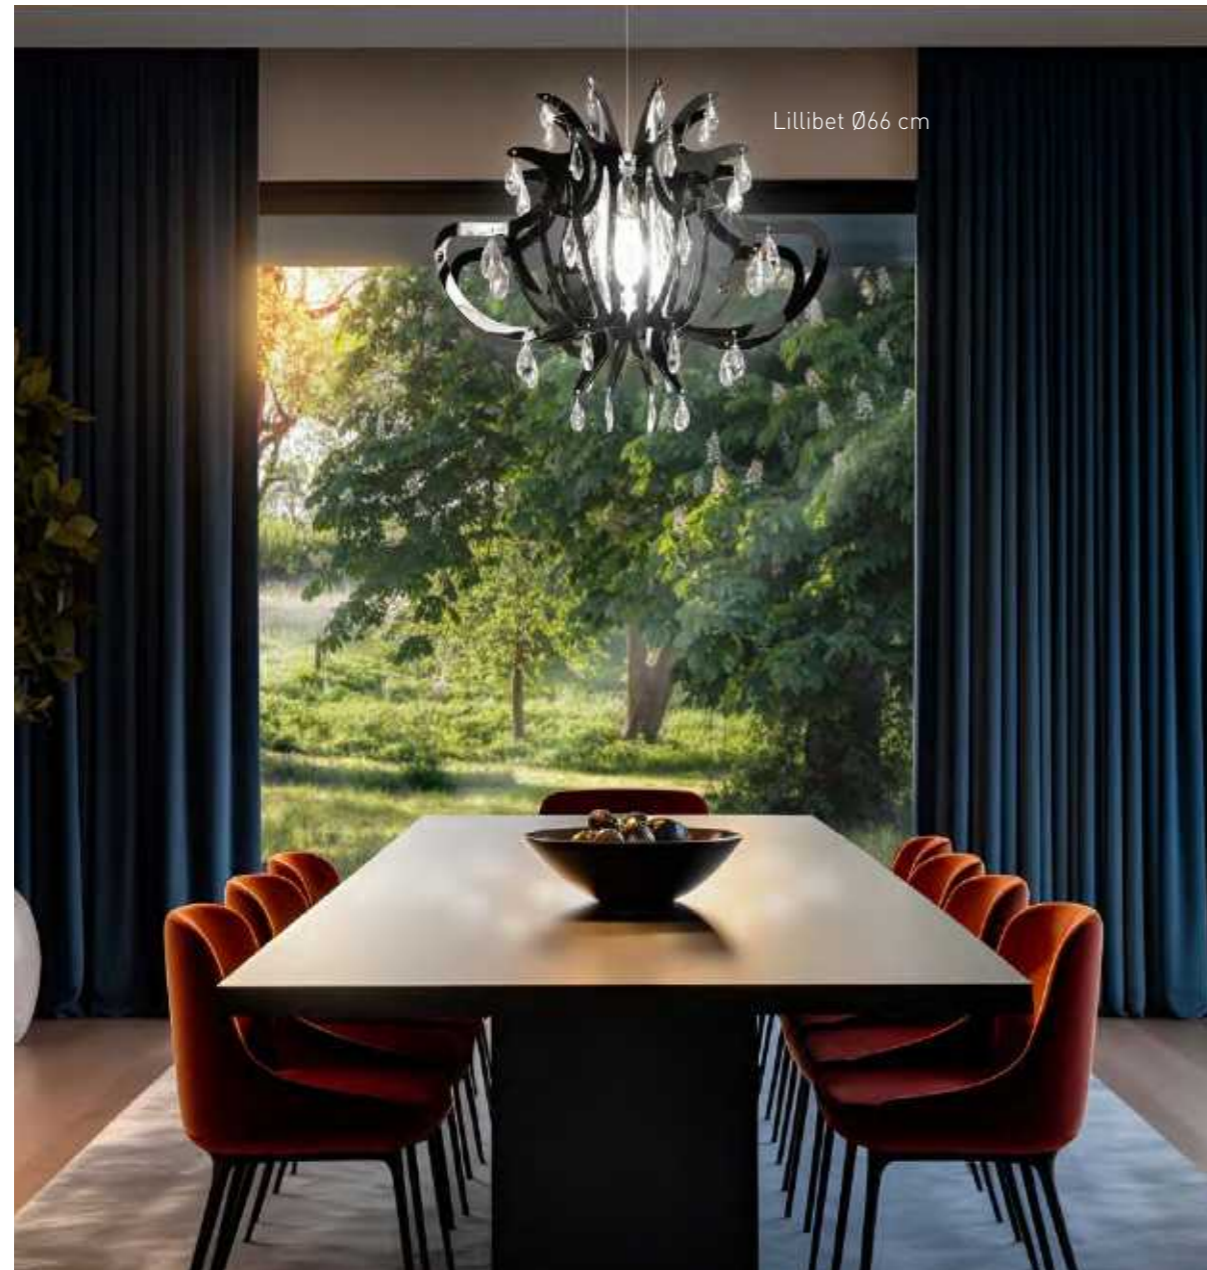

lilibet

BY NIGEL COATES

technical details p. 328

SUSPENSION

Size/Dimensione: Ø66 x h.47 cm (Ø26" x h.18") with Schöler Crystals.
Lighting /Illuminazione: 1 x 12W E27/E26 LED Filament bulb