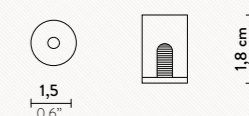

WIRE CEILING ANCHOR INCLUDED