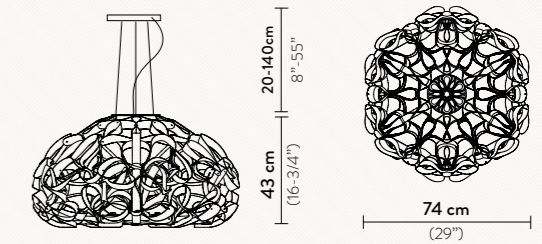

QUANTICA 75 SUSPENSION

4 X 12W LED Filament Bulb E26/E27
Materials: Opalflex® with cold foil