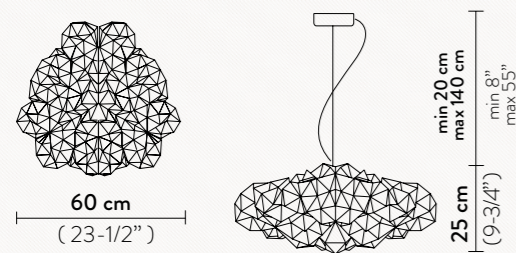

COLOURS:

PRISMA

MAGNETIC
SYSTEM

DRUSA SUSPENSION

4 X 12W LED Filament Bulbs E27/E26
Dimmable with dimmable bulbs
Materials: Lentiflex®
With: Magnetic Hanging System

COLOURS:

VELVET

DRUSA CEILING - WALL