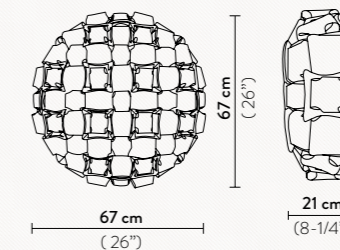

WHITE/
PLATINUM

ROSE

WHITE/
GOLD

MULTICOLOR

MAGNETIC
SYSTEM

MIDA CEILING-WALL L

4 X 12W LED Filament Bulbs E27/E26
 Dimmable with dimmable bulbs
 Materials: Opalflex® / Lentiflex®
 Lentiflex® with cold foil
 With: Magnetic Hanging System