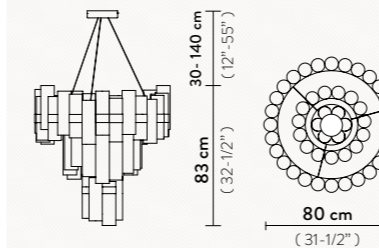

LA LOLLO XL

LED: 130W - 110-240Vac/ 24Vdc

15.000 Lumen - 2700 Kelvin - CRI >90

220V version dimmable with: PWM / 0-10

110V version dimmable with: Triac

Additional dimming system

Dali, Casambi, Triac upon request

Materials: Opalflex® / Lentiflex®

Lentiflex® with cold foil

COLOURS:

GOLD

PEWTER

GRADIENT

WHITE

LA LOLLO L

LED: 80W - 110-240Vac/ 24Vdc

9.000 Lumen - 2700 Kelvin - CRI >90

110- 220V version dimmable with: Triac

Additional dimming system Dali, Casambi, upon request

Materials: Opalflex® / Lentiflex®

Lentiflex® with cold foil