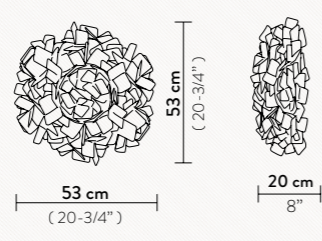

CLIZIA CEILING-WALL M

2 X 12W LED Filament Bulbs E27/E26
Dimmable with dimmable bulbs

Materials: Opalflex® / Cristalflex®
Lentiflex®

With: Magnetic Hanging System