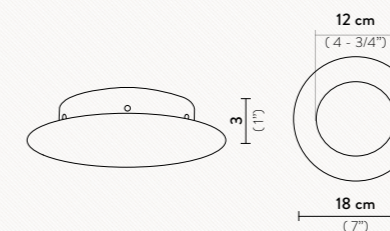

Materials: Steel - matte white RAL 9016

NUVEM CANOPY

Canopy max 6 electric wires

Coppetta con alloggiamento di max 6 cavi

Materials: Steel - white RAL 9016

THE CANOPY FITS FROM 1 TO 6 MODULES

MODULE COLOUR

BIDIRECTIONAL SUSP. SPOTLIGHT