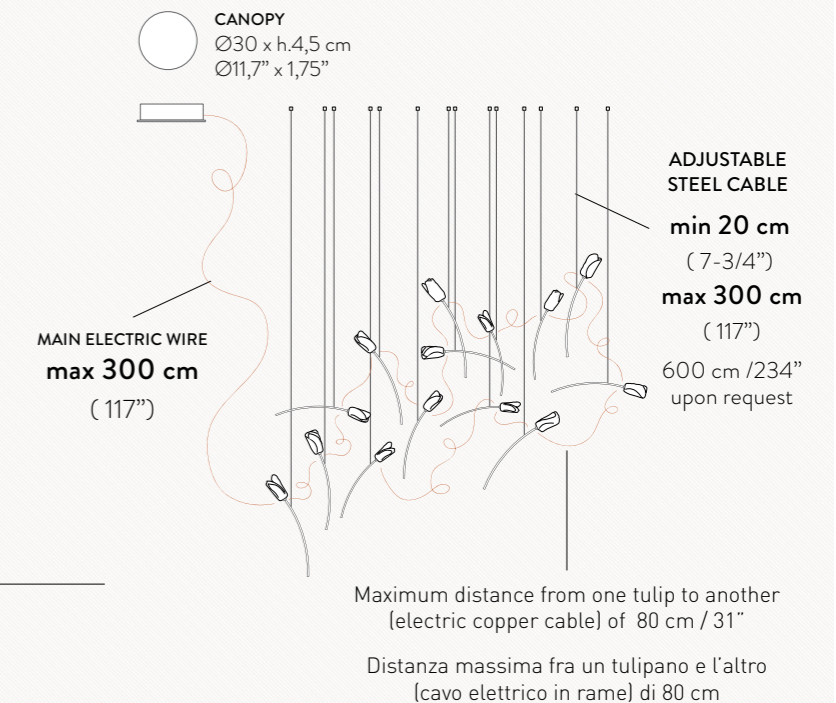

TULIP BATTERY

LED: 1.3W dimmable – 150 Lumen – 3000 Kelvin

BATTERY DURATION: at max intensity around 6 hours duration, at min intensity around 60 h.duration.

Materials: Lentiflex® / Cristaflex® / Anodized aluminium

USB Multicharger station (20 ports) upon request

PRISMA
with black base

PRISMA
with white base

TOUCH
DIMMER

BATTERY
POWERED

TULIP SUSPENSION 7 ROUND

LED: 7 x 3.2W LED - 3150 Lumen – 3000 Kelvin

Power Supply: 110 ~220Vac / 24Vdc

Dimmable with: PWM / 0-10

Additional dimming sistem Dali, Casambi upon request

Materials: Lentiflex® / Matte Brushed Brass

With: Matte Brushed Brass finish canopy and copper electric wire

TULIP SUSPENSION 14 ROUND

LED: 14 x 3.2W LED - 6300 Lumen – 3000 Kelvin

Power Supply: 110 ~220Vac / 24Vdc

Dimmable with: PWM / 0-10

Additional dimming sistem Dali, Casambi upon request

Materials: Lentiflex® / Matte Brushed Brass

With: Matte Brushed Brass finish canopy and copper electric wire

TULIP SUSPENSION 7 LINEAR

LED: 7 x 3.2W LED - 3150 Lumen – 3000 Kelvin

Power Supply: 110 ~220Vac / 24Vdc

Dimmable with: PWM / 0-10

Additional dimming sistem Dali, Casambi upon request

Materials: Lentiflex® / Matte Brushed Brass

With: Matte Brushed Brass finish canopy and copper electric wire

TULIP SUSPENSION 14 LINEAR

LED: 14 x 3.2W LED - 6300 Lumen – 3000 Kelvin

Power Supply: 110 ~220Vac / 24Vdc

Dimmable with: PWM / 0-10

Additional dimming sistem Dali, Casambi upon request

Materials: Lentiflex® / Matte Brushed Brass

With: Matte Brushed Brass finish canopy and copper electric wire

TULIP SUSPENSION 14 FREE-STANDING

LED: 14 x 3.2W LED - 6300 Lumen – 3000 Kelvin

Power Supply: 110 ~220Vac / 24Vdc

Dimmable with: PWM / 0-10

Additional dimming sistem Dali, Casambi upon request

Materials: Lentiflex® / Matte Brushed Brass