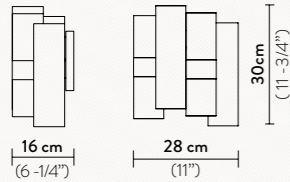

LA LOLLO APPLIQUE

2 X 6W LED Filament Bulbs E14/E12
Dimmable with dimmable bulbs
Materials: Lentiflex® / Opalflex®
and Lentiflex® with cold foil
With: Stainless Steel Support