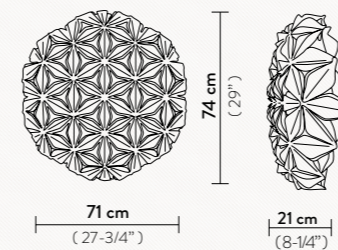

COLOURS:

LAVIE CEILING-WALL L

3 X 12W LED Filament Bulbs E27/E26
Dimmable with dimmable bulbs
Materials: Opalflex®/Lentiflex®
With: Magnetic Hanging System
(Bayonet mount for North America)

COLOURS:

LAVIE CEILING-WALL M