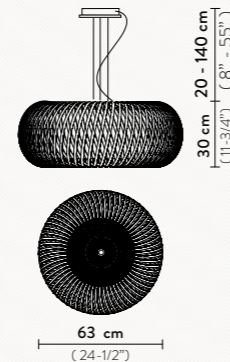

KALATOS SUSPENSION

4 X 12W LED Filament Bulbs E27/E26

Dimmable with dimmable bulbs

Materials: Lentiflex® / Polycarbonate

or Metallized Polycarbonate