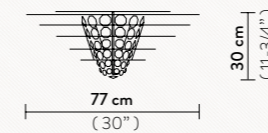

AURORA CEILING LARGE

1 X 12W LED Filament Bulb E27/E26

Dimmable with dimmable bulbs

Materials: Methacrylate / Crystals

With: Magnetic Hanging System