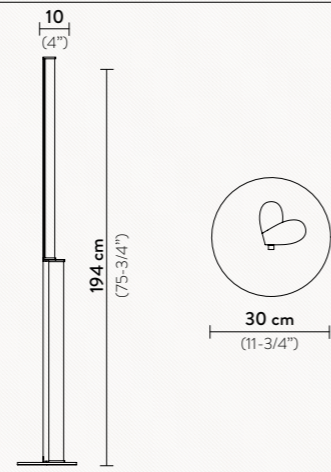

MODULA TWISTED FLOOR

LED: 70W - 100-240Vac/24Vdc

7.542 Lumen - 3000 Kelvin

Materials: Diffusor in Lentiflex® - Abs structure

With: Steel base, Dimmer

MODULA SUSPENSION

LED: 35W - 100-240Vac/24Vdc

3.771 Lumen - 3000 Kelvin

Dimmable with: Triac Trailing Edge - Additional dimming system Dali, Casambi, upon request

Materials: Lentiflex® / Abs