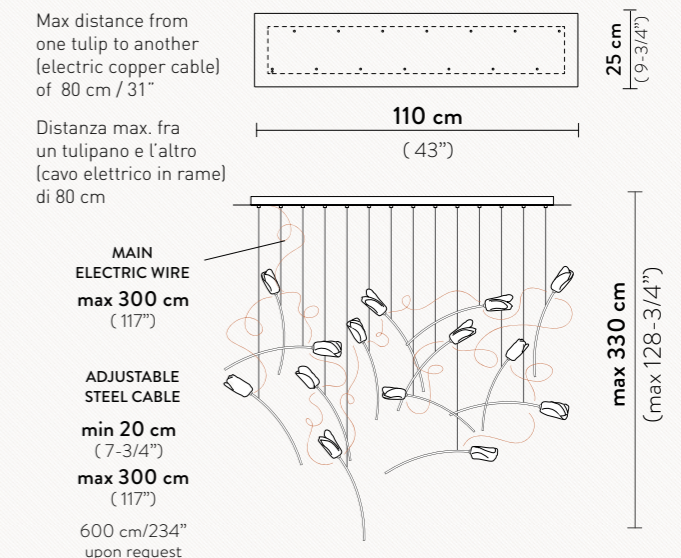

TULIP SUSPENSION 14 LINEAR

LED: 14 x 3.2W LED - 6300 Lumen – 3000 Kelvin

Power Supply: 110 ~220Vac / 24Vdc

Dimmable with: PWM / 0-10

Additional dimming sistem Dali, Casambi upon request

Materials: Lentiflex® / Matte Brushed Brass

With: Matte Brushed Brass finish canopy and copper electric wire

TULIP SUSPENSION 14 FREE-STANDING

LED: 14 x 3.2W LED - 6300 Lumen – 3000 Kelvin

Power Supply: 110 ~220Vac / 24Vdc

Dimmable with: PWM / 0-10

Additional dimming sistem Dali, Casambi upon request

Materials: Lentiflex® / Matte Brushed Brass

With: Matte Brushed Brass finish canopy and copper electric wire

PRISMA/BRASS