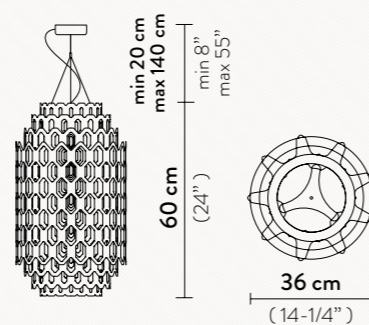

CHANTAL SUSPENSION SMALL

4 X 12W LED Filament Bulbs E27/E26
Dimmable with dimmable bulbs
Materials: Cristalflex® / Lentiflex®
With: Magnetic Hanging System