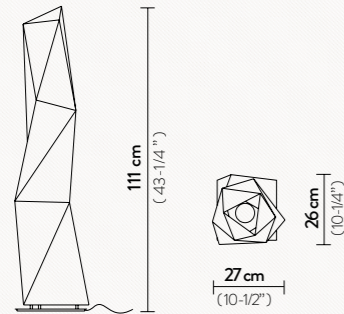

DIAMOND FLOOR L

1 X12W LED Filament Bulbs E27/E26
Materials: Opalflex®
With: Aluminium base