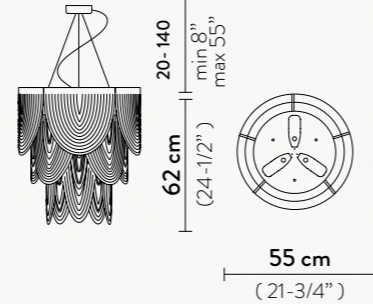

CEREMONY SUSP SMALL

3 X 12W LED Filament Bulbs E27/E26
+ 1 X 8W GU10 Spot LED Bulb E27/E26
Dimmable with dimmable bulbs
Materials: Lentiflex® / Cristalflex® / Opalflex®

CHARLOTTE GLOBE

4 X 12W LED Filament Bulbs E27/E26
Dimmable with dimmable bulbs
Materials: Cristalflex® / Lentiflex®
With: Magnetic Hanging System