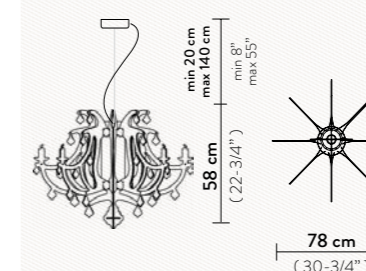

GINETTA SUSPENSION

1 X 12W LED Filament Bulb E27/E26

Dimmable with dimmable bulbs

Materials: Lentiflex®