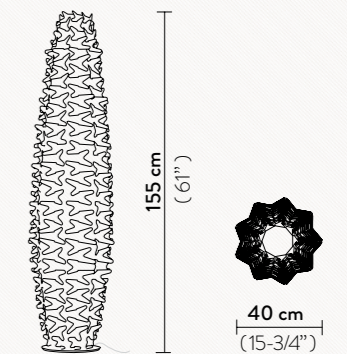

COLOURS:

GOLD

CACTUS FLOOR XL

2 X 12W LED Filament Bulbs E27/E26
 Materials: Opalflex®
 With: Stainless Steel base

COLOURS:

GOLD

LE GRAND CEREMONY

20 x 8 W - GU10 LED spots
suggested dim. max Ø5 x h 5 cm (1,96" x h. 1,96")
+ 1 x 15 W - E26/E27 LED spot
suggested dimension max Ø 6,5 x h 9 cm (2,55" x h. 3,54")
Dimmable with dimmable bulbs
Materials: Cristalflex®
Structure finishing upon request