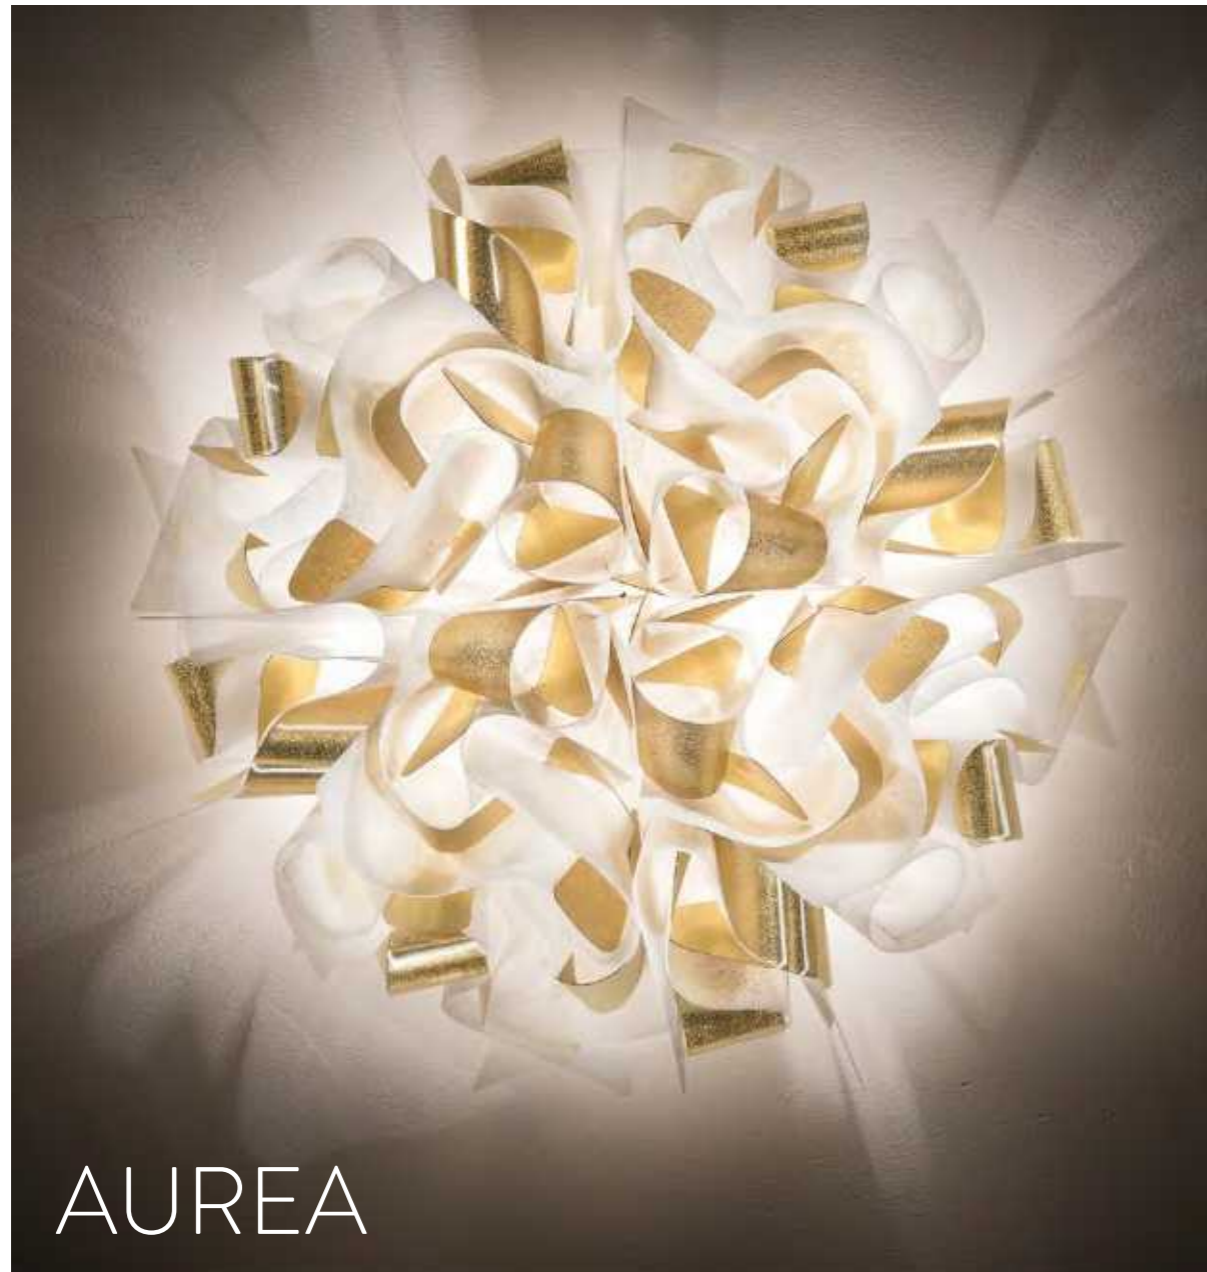

TABLE LAMP

FLOOR LAMP
p.302

technical details p. 313

veli

BY ADRIANO RACHELE

technical details p. 338

-  SUSPENSION
p.92
-  WALL LAMP
-  CEILING LAMP
-  TABLE LAMP
-  FLOOR LAMP

The craquelet gold leaf details lend richness to the softness of the white texture of the diffuser.
I dettagli in foglia d'oro craquelet conferiscono ricchezza alla morbida texture bianca del diffusore.