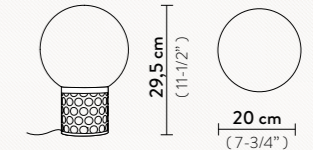

ATMOSFERA TABLE SMALL

2 X 6 W LED Bulbs G9

Materials: Methacrylate / Goldflex® or Pewterflex® / Lentiflex®

With: Hand - finished Sphere