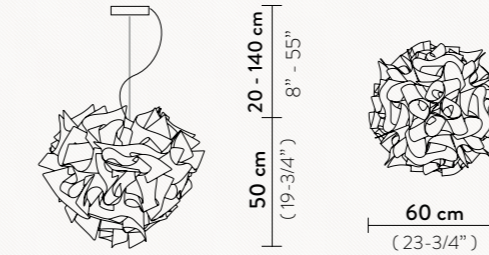

VELI SUSPENSION LARGE

4 X12W LED Filament Bulbs E27/E26

Dimmable with dimmable bulbs

Materials: Opalflex® / Lentiflex® / Steelflex® / Goldflex® / Copperflex®

With: Magnetic Hanging System

Couture with Red wrapped cable, available also with transparent cable

VELI SUSPENSION

2 X12W LED Filament Bulbs E27/E26

Dimmable with dimmable bulbs

Materials: Opalflex® / Lentiflex® / Steelflex® / Goldflex® / Copperflex®

With: Magnetic Hanging System

Couture with Red wrapped cable, available also with transparent cable

COLOURS:

COUTURE GOLD SILVER COPPER PRISMA WHITE BLACK

VELI AUREA SUSPENSION LARGE

4 X12W LED Filament Bulbs E27/E26
(recommended 3000 Kelvin)

Dimmable with dimmable bulbs

Materials: Opalflex® / Lentiflex® with cold foil

With: Magnetic Hanging System

Red wrapped cable, available also in transparent

VELI AUREA SUSPENSION

2 X12W LED Filament Bulbs E27/E26
(recommended 3000 Kelvin)

Dimmable with dimmable bulbs

Materials: Opalflex® / Lentiflex® with cold foil

With: Magnetic Hanging System

Red wrapped cable, available also in transparent

COLOURS:

WHITE/GOLD

VELI SUSPENSION LARGE - FOLIAGE

4 X12W LED Filament Bulbs E27/E26

Dimmable with dimmable bulbs

Materials: Opalflex®

With: Magnetic Hanging System

Red wrapped cable, available also with transparent cable

VELI SUSPENSION - FOLIAGE

2 X12W LED Filament Bulbs E27/E26

Dimmable with dimmable bulbs

Materials: Opalflex®

With: Magnetic Hanging System

Red wrapped cable, available also with transparent cable

COLOURS:

FOLIAGE

VELI MINI SINGLE

1X 12W LED Filament Bulb E27/E26

Dimmable with dimmable bulbs

Materials: Opalflex®

With: Magnetic Hanging System

Red wrapped cable, available also with transparent cable

COLOURS:

COUTURE

VELI 7 SUSPENSION

9 X 12W LED Filament Bulb E27/E26