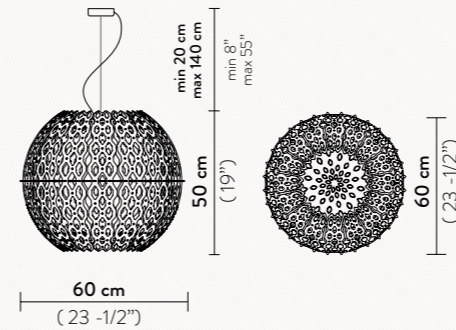

CHARLOTTE GLOBE

4 X 12W LED Filament Bulbs E27/E26
Dimmable with dimmable bulbs
Materials: Cristalflex® / Lentiflex®
With: Magnetic Hanging System