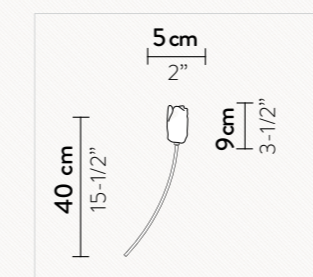

TULIP SUSPENSION 14 FREE-STANDING

LED: 14 x 3.2W LED - 6300 Lumen – 3000 Kelvin

Power Supply: 110 ~220Vac / 24Vdc

Dimmable with: PWM / 0-10

Additional dimming sistem Dali, Casambi upon request

Materials: Lentiflex® / Matte Brushed Brass

With: Matte Brushed Brass finish canopy and copper electric wire

PRISMA/BRASS