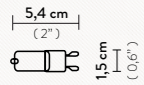

COLOURS:

BRASS/ WHITE

IDEA TABLE LAMP

1 X 5W G9 LED - 500 Lumen

Materials: Technopolymer / Brushed Brass

With: Bulb included

COLOURS:

BRASS/ WHITE