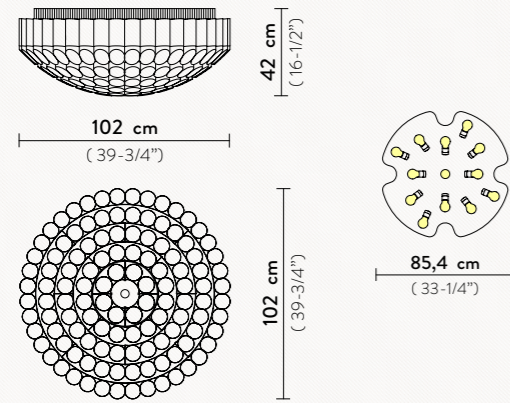

ODEON 100 CEILING

12 X 12W LED Filament Bulbs E27/E26
+ 1 X 11W Spot LED E27/E26 PAR 30
Dimmable with dimmable bulbs
Materials: Lentiflex® / Lentiflex® with cold foil