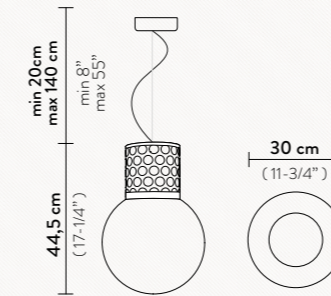

ATMOSFERA SUSPENSION

2 X 12W LED Filament Bulbs E27/E26

Dimmable with dimmable bulbs

Materials: Methacrylate / Goldflex® or Pewterflex® / Lentiflex®

With: Hand - finished Sphere