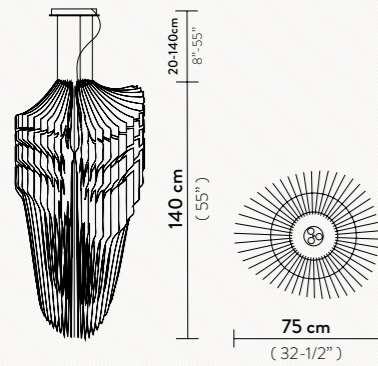

AVIA SUSPENSION XL

6 X 12W LED Filament Bulbs E27/E26
+ 1 X 11W Spot LED Par 30 E27/E26
Dimmable with dimmable bulbs
Materials: Cristalflex® /Lentiflex®