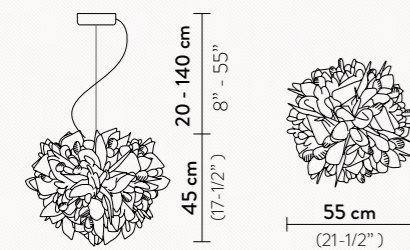

VELI SUSPENSION LARGE - FOLIAGE

4 X12W LED Filament Bulbs E27/E26

Dimmable with dimmable bulbs

Materials: Opalflex®

With: Magnetic Hanging System

Red wrapped cable, available also with transparent cable