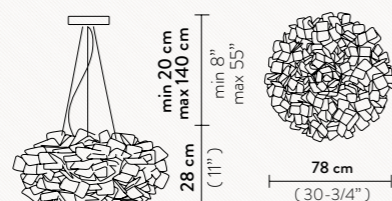

CLIZIA SUSPENSION LARGE

4 X 12W LED Filament Bulbs E27/E26
Dimmable with dimmable bulbs

Materials: Opalflex® / Cristalflex® / Lentiflex®

With: Magnetic Hanging System

Mama non Mama White, Gold and Clizia Pixel available with Red wrapped or Transparent cable.

Mama non Mama black available with black wrapped or transparent cable