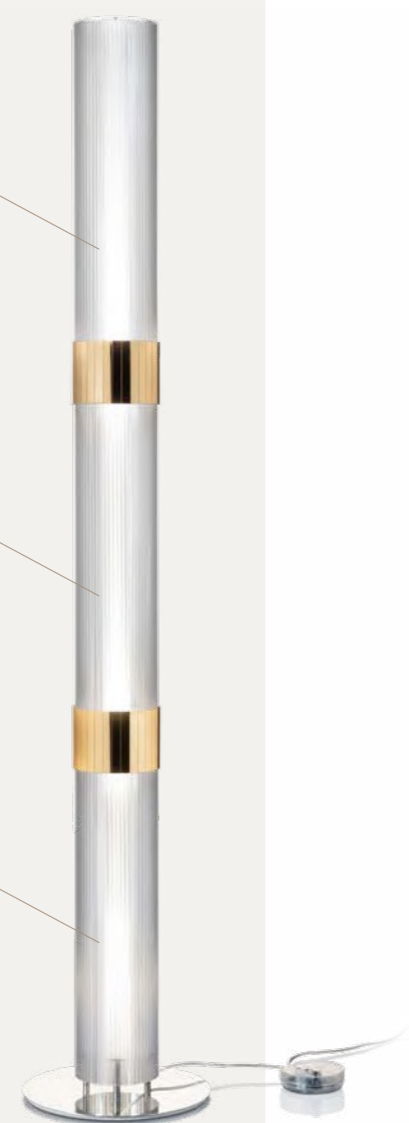

Size / Dimensioni:

Base: Ø29 cm - Ø11-1/4"

Diffusor: Ø13 x h. 163 cm - Ø5" x h. 63-1/2"

12W LED FILAMENT BULB

12W LED FILAMENT BULB

12W LED FILAMENT BULB

WEIGHT
LESS
ABUNDANCE

bach