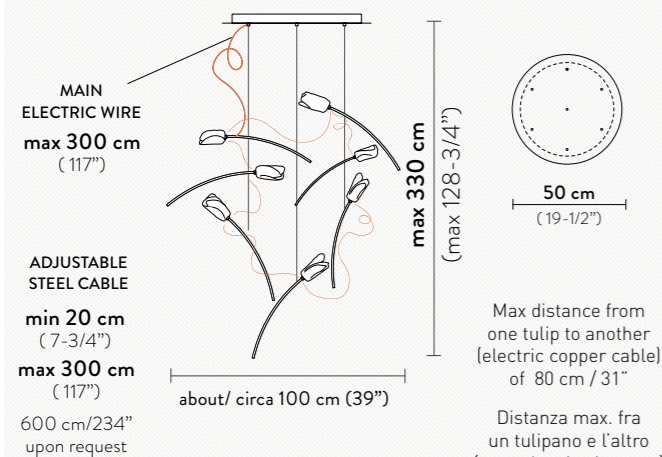

With: Matte Brushed Brass finish canopy and copper electric wire

TULIP SUSPENSION 7 LINEAR

LED: 7 x 3.2W LED - 3150 Lumen – 3000 Kelvin

Power Supply: 110 ~220Vac / 24Vdc

Dimmable with: PWM / 0-10

Additional dimming sistem Dali, Casambi upon request