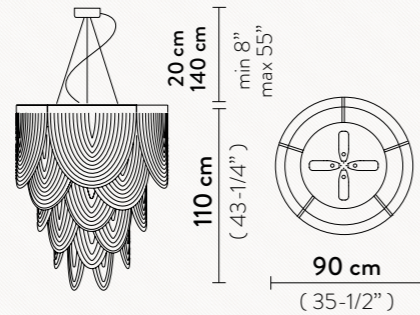

CEREMONY SUSP LARGE

4 X 12W LED Filament Bulbs E27/E26
+ 1 X 8W GU10 Spot LED Bulb E27/E26
Dimmable with dimmable bulbs
Materials: Lentiflex® / Cristalflex® / Opalflex®