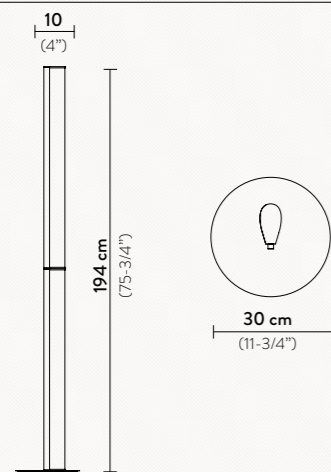

MODULA LINEAR FLOOR

LED: 70W - 100-240Vac/24Vdc

7.542 Lumen - 3000 Kelvin

Materials: Diffusor in Lentiflex® - Abs structure

With: Steel base, Dimmer