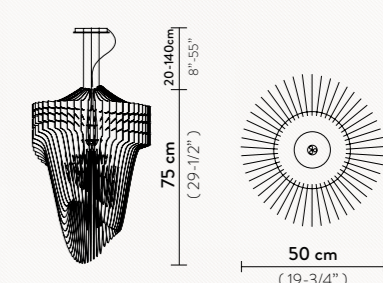

ARIA SUSPENSION S

2 X 12W LED Filament Bulbs E27/E26

+ 1 X 7W Spot LED Par 20 E27/E26

Dimmable with dimmable bulbs

Materials: Cristalflex® / Lentiflex®