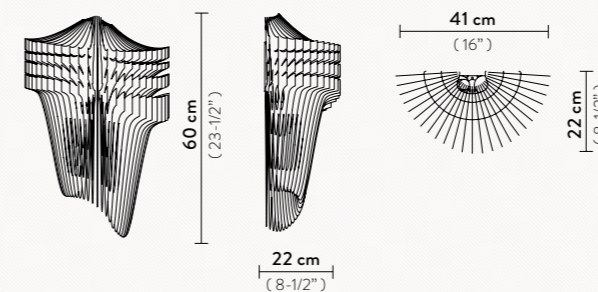

ARIA APPLIQUE

2 X 6W LED Filament Bulbs E14/E12

+ 1 X 6W Spot LED Bulb E14/E12

Dimmable with dimmable bulbs

Materials: Cristalflex® and Lentiflex®