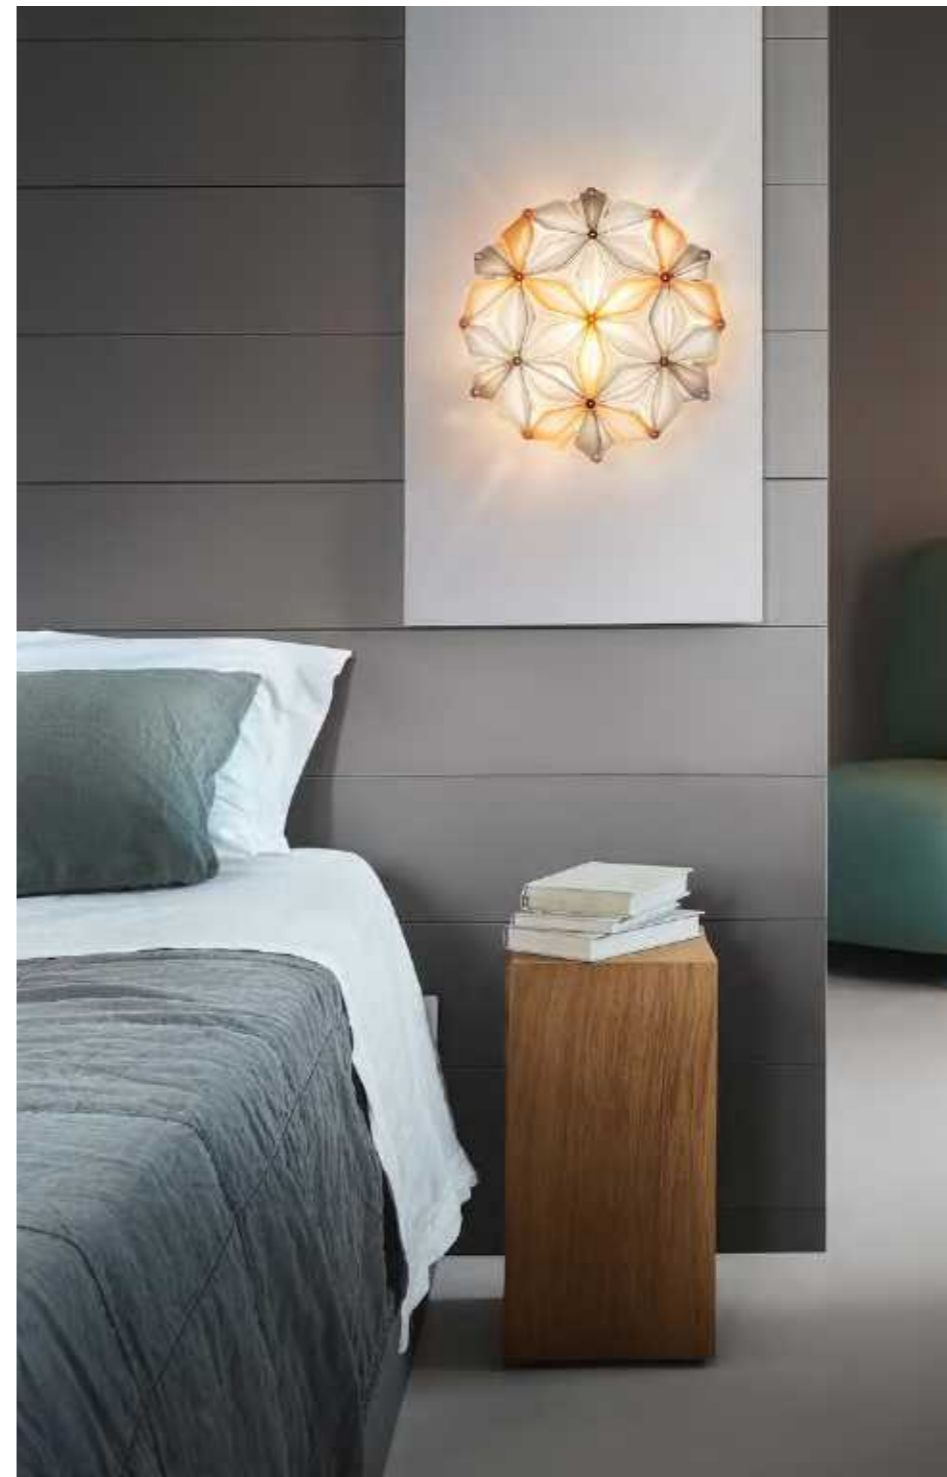

Lighting / Illuminazione:

Large: 3 x 12W - E27/E26 LED Filament Bulbs ; Medium: 2 x 12W - E27/E26 LED Filament Bulbs
Mini: 2 x 6W E14/E12 LED Filament Bulbs

technical details p. 327