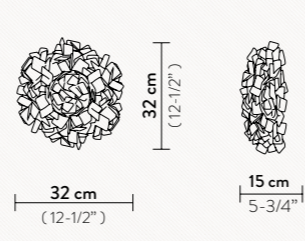

With: Magnetic Hanging System

CLIZIA CEILING-WALL MINI

2 X 6W LED Filament Bulbs E14/E12
Dimmable with dimmable bulbs

Materials: Opalflex® / Cristalflex®
Lentiflex®

With: Magnetic Hanging System

CLIZIA APPLIQUE