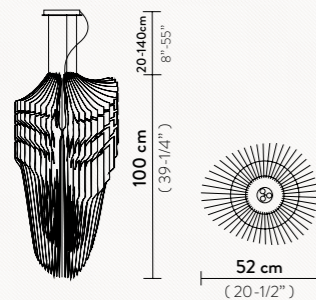

AVIA SUSPENSION M

3 X 12W LED Filament Bulbs E27/E26
+ 1 X 7W Spot LED Par 20 E27/E26
Dimmable with dimmable bulbs
Materials: Cristalflex® /Lentiflex®