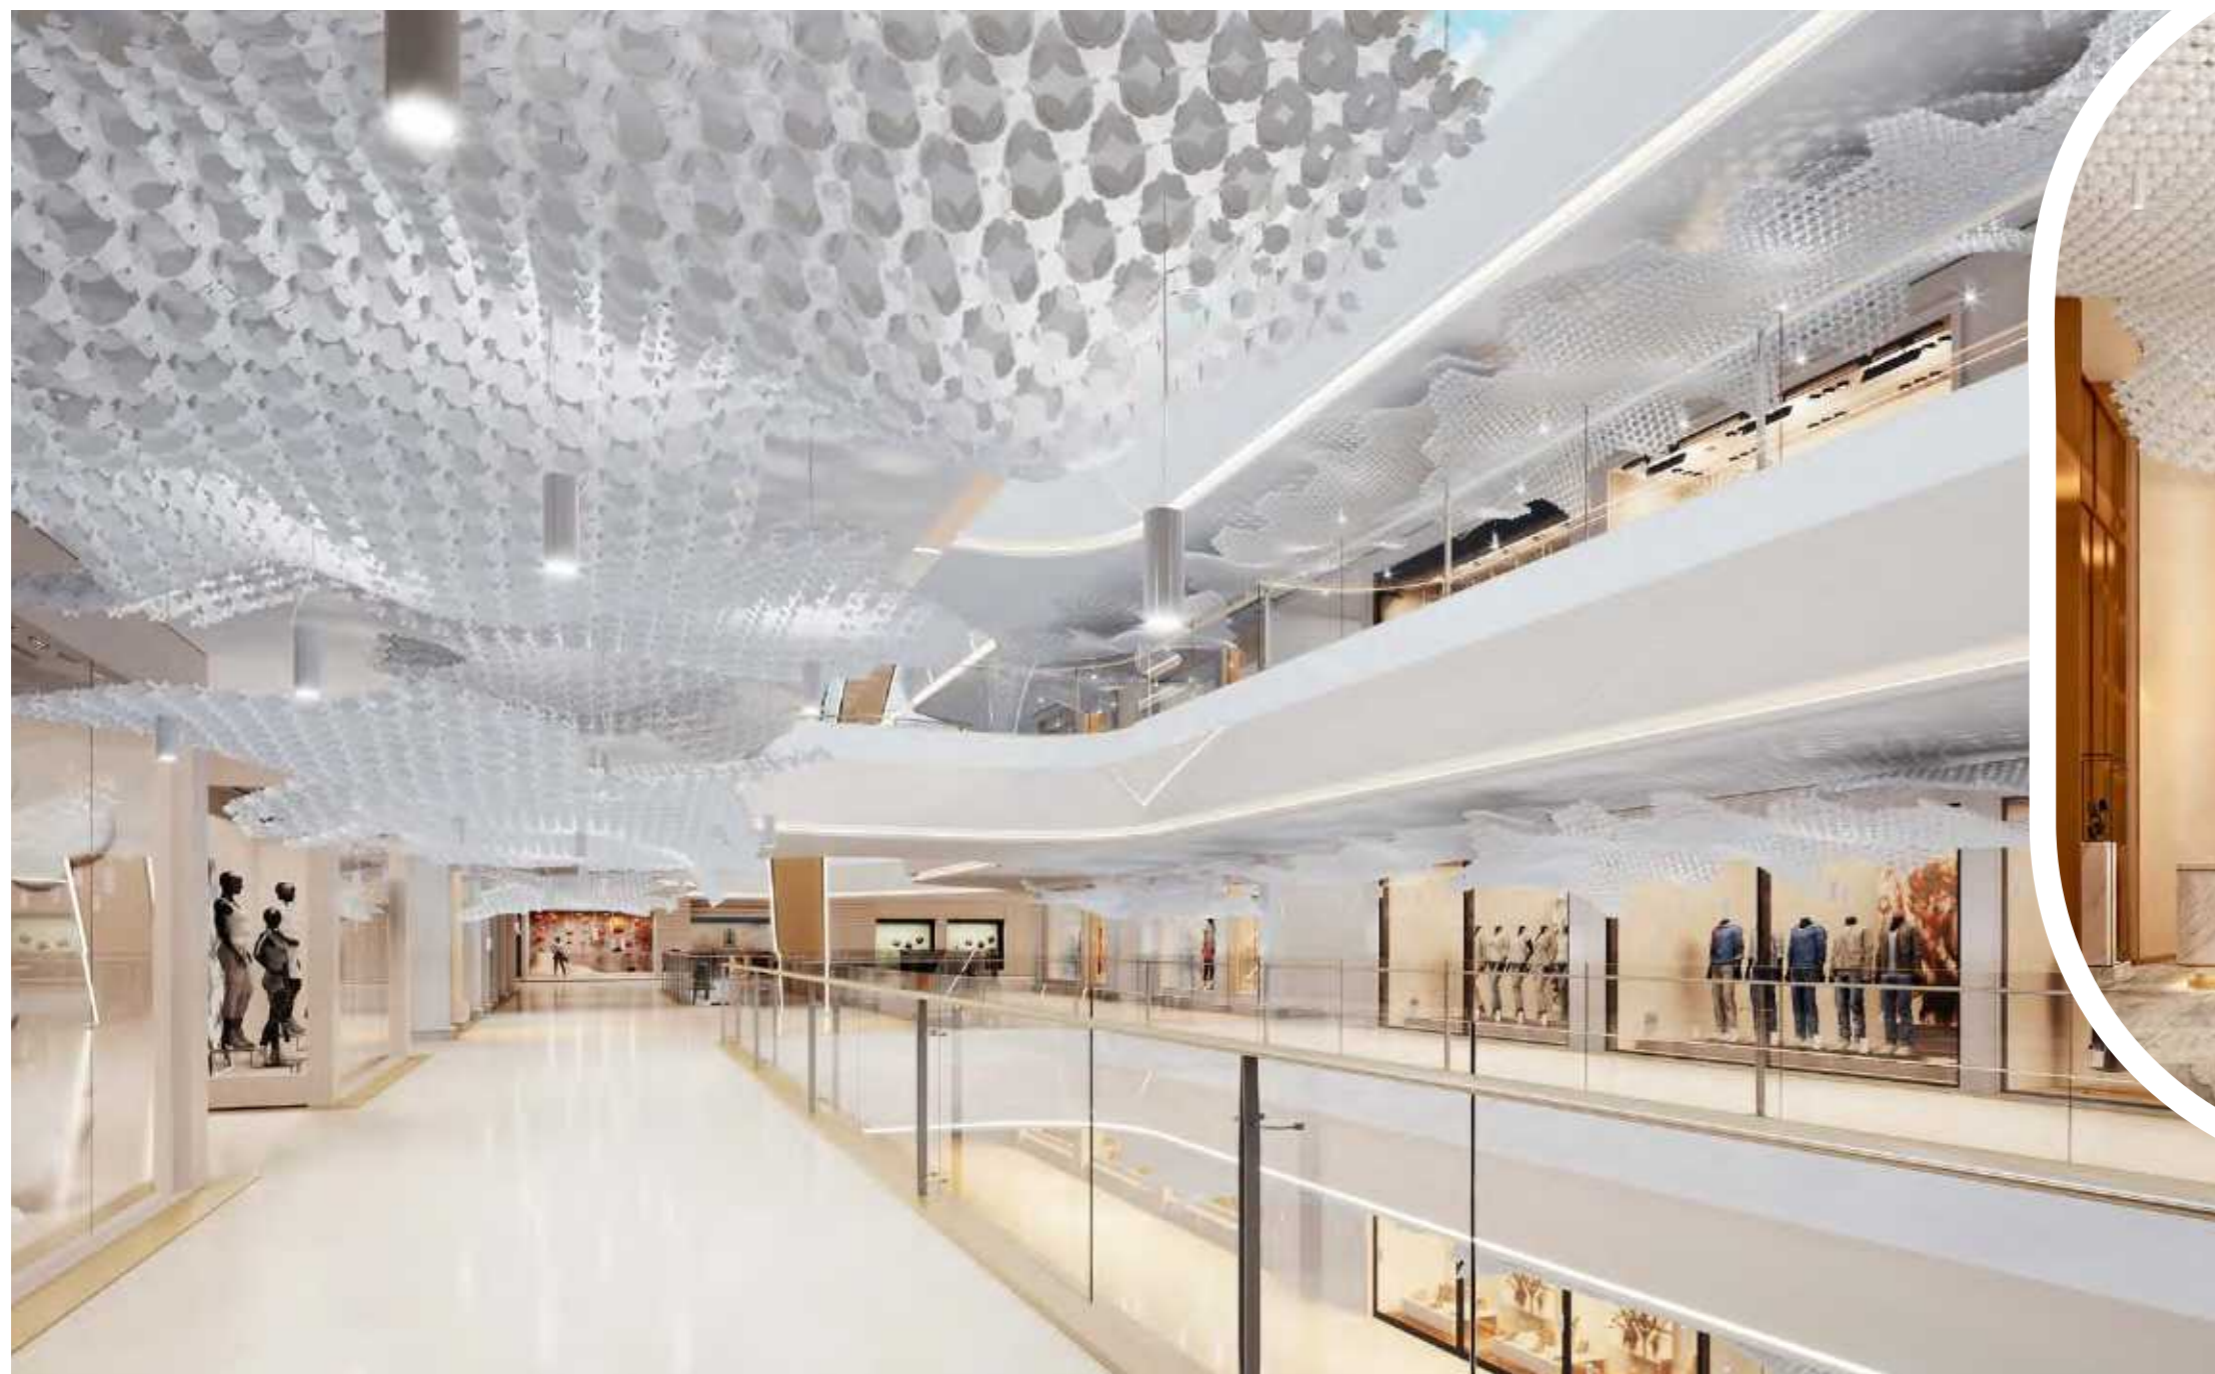

nuvem

MODULAR SYSTEM
BY MIGUEL ARRUDA

Vila Franca de Xira Municipal Library, Portugal.

-  SUSPENSION
-  WALL LAMP
-  CEILING LAMP
-  TABLE LAMP
-  FLOOR LAMP

technical details p. 331

Pictured: 3 overlapping bands of Nuvem create a composition of 115 modules in a reception area.