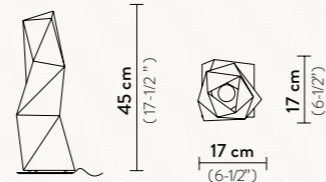

DIAMOND TABLE S

1 X 6W LED Filament Bulb E14/E12
Materials: Opalflex®
With: Aluminium base