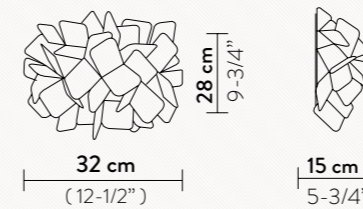

CLIZIA APPLIQUE

2 X 6W LED Filament Bulbs E14/E12
Dimmable with dimmable bulbs

Materials: Cristalflex®

With: Magnetic Hanging System