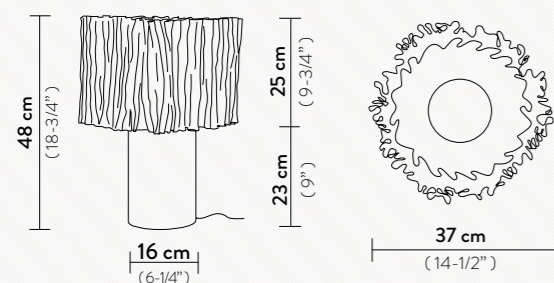

ACCORDÉON TABLE

2 X 12W LED Filament Bulbs E27/E26

+ 1 X 6W LED Filament Bulbs E14/E12

Materials: Lentiflex® / Cristalflex®

With: Two Position Light Switch - Magnetic System