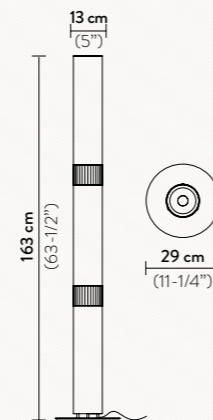

LA LOLLO FLOOR

3 X 12W LED Dimmable Filament
Bulbs E27/E26
Materials: Cristalflex® / Lentiflex®
and Lentiflex® with cold foil
With: Stainless Steel Base - Dimmer