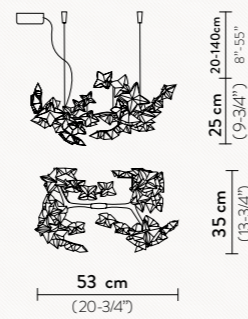

HANAMI SUSPENSION

5 X 5W LED Dimmable Bulbs G9

Materials: Lentiflex® / Polycarbonate / Stainless Steel

With: Red wrapped electric wire and Bulbs included

Available also with transparent cable