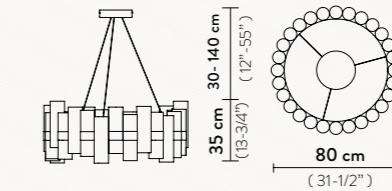

Lentiflex® with cold foil

CUSTOMIZABLE:

Product's diameter can be customized for the project

Technical lighting details will be adapted to the specific project.

LA LOLLO M

LED: 40W - 110-240Vac/ 24Vdc

4.600 Lumen - 2700 Kelvin - CRI >90