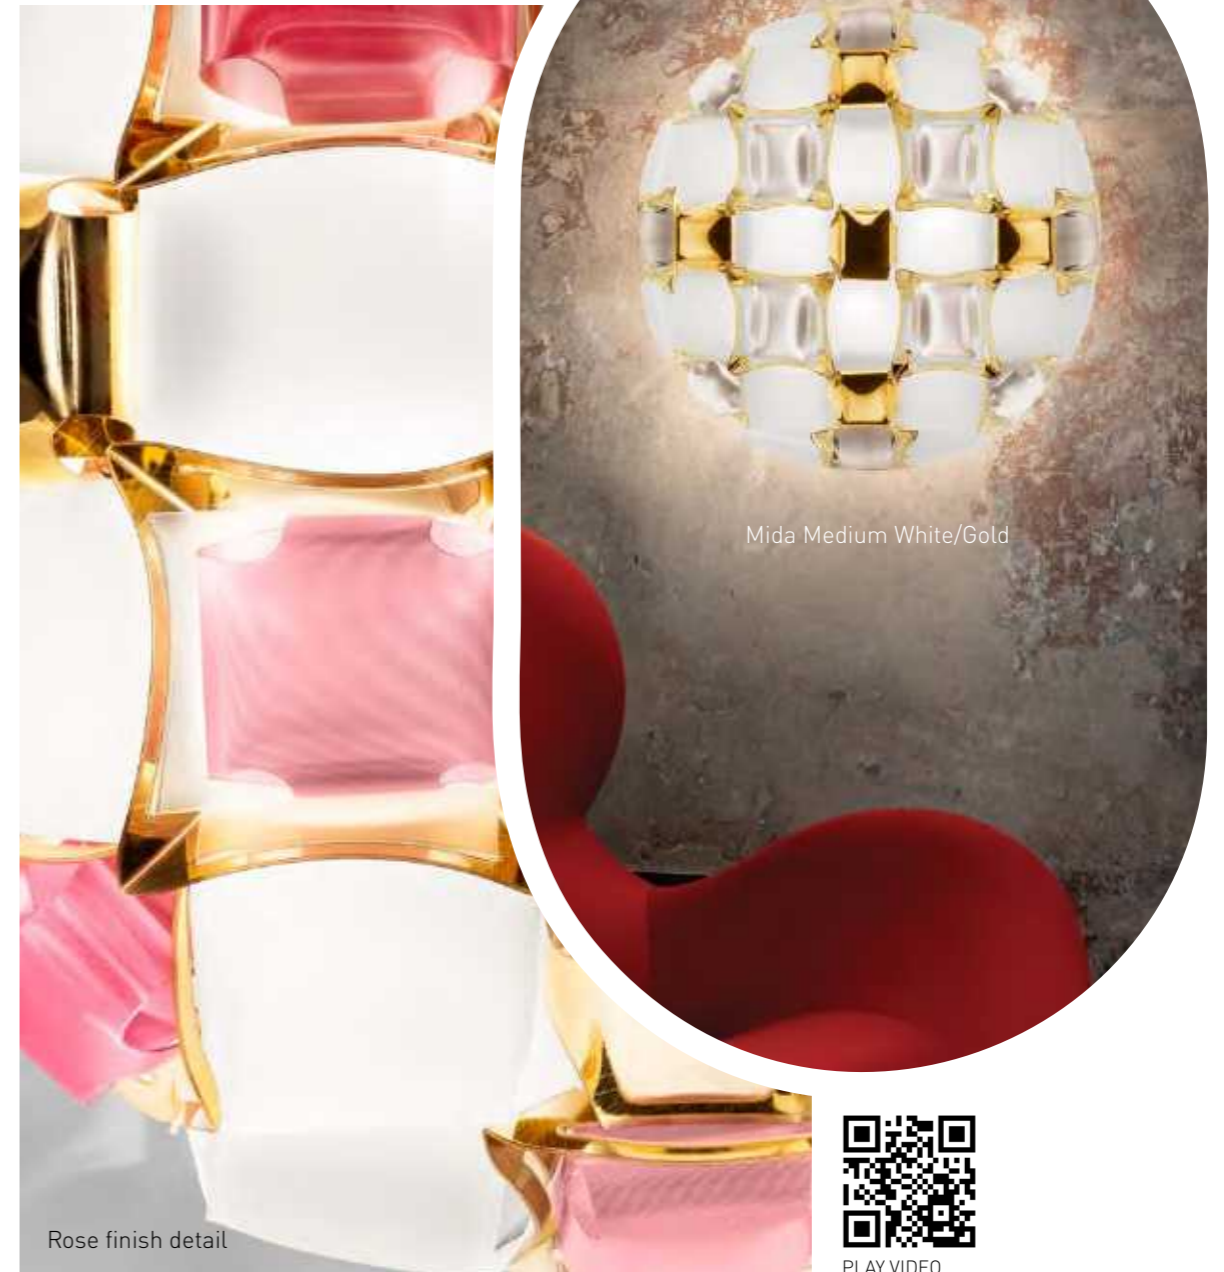

mida

BY ADRIANO RACHELE

technical details p. 329

CEILING/WALL LAMP

- SUSPENSION
- WALL LAMP
  p.211
- CEILING LAMP
- TABLE LAMP
- FLOOR LAMP

The gems are hand-mounted on a printed Opalflex® and Lentiflex® base.

La gemme sono incastonate su una struttura assemblata a mano realizzata con una combinazione di Opalflex® e Lentiflex® stampato.