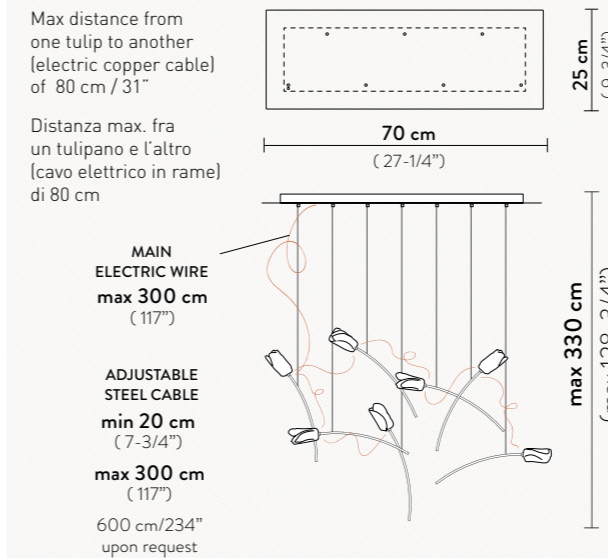

TULIP SUSPENSION 14 LINEAR

LED: 14 x 3.2W LED - 6300 Lumen – 3000 Kelvin

Power Supply: 110 ~220Vac / 24Vdc

Dimmable with: PWM / 0-10

Additional dimming sistem Dali, Casambi upon request

Materials: Lentiflex® / Matte Brushed Brass

With: Matte Brushed Brass finish canopy and copper electric wire

TULIP SUSPENSION 14 FREE-STANDING

LED: 14 x 3.2W LED - 6300 Lumen – 3000 Kelvin

Power Supply: 110 ~220Vac / 24Vdc

Dimmable with: PWM / 0-10

Additional dimming sistem Dali, Casambi upon request

Materials: Lentiflex® / Matte Brushed Brass

With: Matte Brushed Brass finish canopy and copper electric wire

PRISMA/BRASS