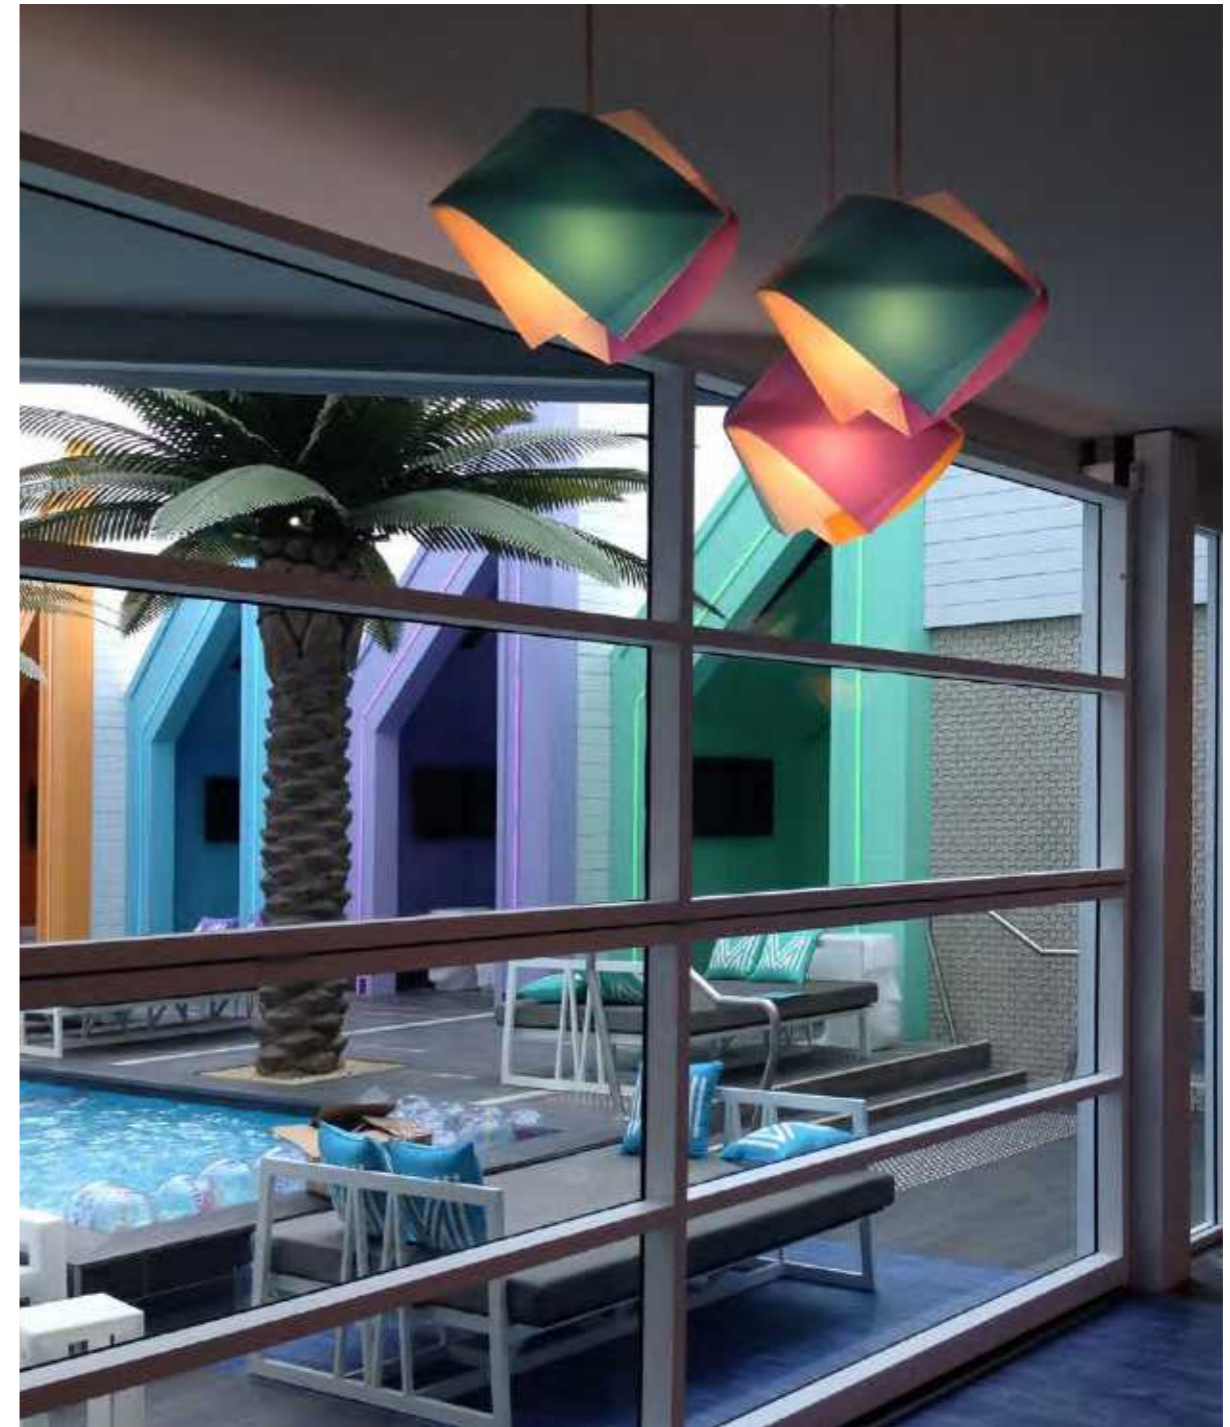

TABLE LAMP
p.274

FLOOR LAMP

technical details p. 320

SUSPENSION

gemmy

BY RAGNISCO, SPALLETTA,
CROCE, WIJFFELS

technical details p. 321

Gemmy Arlecchino at Matisse Beach Club, Scarborough, Australia.