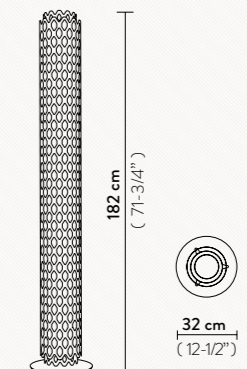

CHARLOTTE FLOOR

2 X 12W - Filament LED bulbs or Spot bulbs E27/E26
Dimmable with dimmable bulbs
Materials: Cristalflex® / Lentiflex®