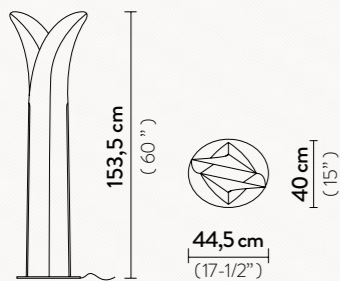

LAS PALMAS FLOOR XL

3 X 12W LED Filament Bulbs E27/E26
Materials: Opalflex® / Polycarbonate
With: Stainless Steel Base and profiles