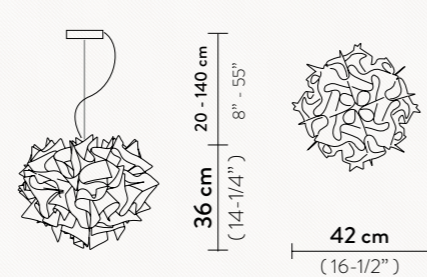

VELI SUSPENSION

2 X12W LED Filament Bulbs E27/E26

Dimmable with dimmable bulbs

Materials: Opalflex® / Lentiflex® / Steelflex® / Goldflex® / Copperflex®

With: Magnetic Hanging System

Couture with Red wrapped cable, available also with transparent cable