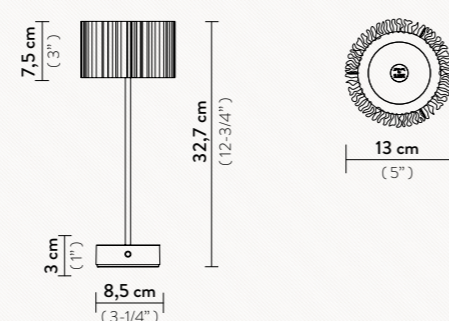

ACCORDÉON BATTERY TABLE

LED: 1.3W dimmable - 150 Lumen - 2700 Kelvin

BATTERY DURATION: at max intensity around 6.5 hours duration, at min intensity around 60 hours duration.

Materials: Lentiflex®, Anodized aluminium

USB Multicharger station (20 ports) upon request