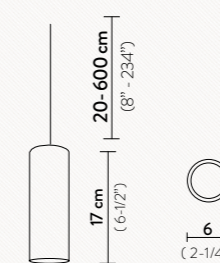

WIRE CEILING ANCHOR INCLUDED