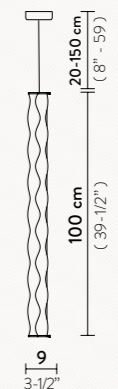

HUGO VERTICAL

LED: 25W - 100 ~ 240 Vac /24 Vdc - 3.500 Lumen
3000 Kelvin - CRI >90

Dimmable with: PWM / 0-10 (110V-220V)

Additional dimming system Dali, Casambi, upon request

Materials: Lentiflex®