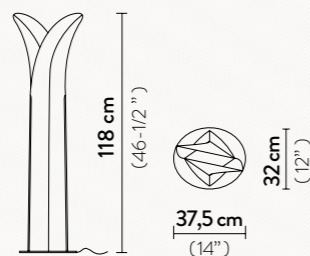

LAS PALMAS FLOOR L

2 X 12W LED Filament Bulbs E27/E26
Materials: Opalflex® / Polycarbonate
With: Stainless Steel Base and profiles