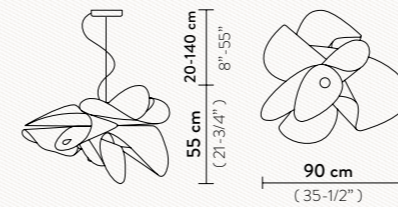

ÉTOILE SUSPENSION LARGE

LED: 21W - 110-240 Vac /40 Vdc
2830 Lumen - 2700 Kelvin CRI 90
220V dimmable with: PWM / 0-10,
110V dimmable with: Triac Trailing Edge
Add. dimming system Dali, Casambi, on request.
Materials: Lentiflex®
With: Patented LED Light Source
and Magnetic Hanging System

COLOURS:

PRISMA

ÉTOILE SUSPENSION

LED: 21W - 110-240 Vac /40 Vdc
2830 Lumen - 2700 Kelvin CRI 90
220V dimmable with: PWM / 0-10,
110V dimmable with: Triac Trailing Edge
Add. dimming system Dali, Casambi, on request.
Materials: Lentiflex®
With: Patented LED Light Source
and Magnetic Hanging System