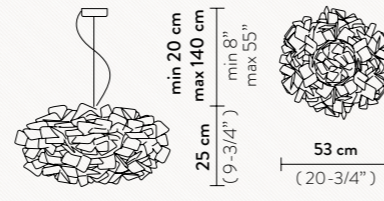

CLIZIA SUSPENSION

2 X 12W LED Filament Bulbs E27/E26
Dimmable with dimmable bulbs

Materials: Opalflex® / Cristalflex® / Lentiflex®

With: Magnetic Hanging System

Mama non Mama White, Gold and Clizia Pixel available with Red wrapped or Transparent cable.

Mama non Mama black available with black wrapped or transparent cable