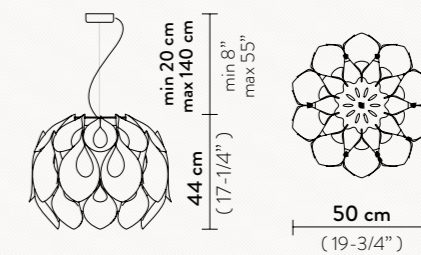

FLORA SUSPENSION

3 X 12W LED Filament Bulbs E27/E26

Dimmable with dimmable bulbs

Materials: Lentiflex® - Methacrylate / Goldflex®
Steelflex® / Copperflex® / Pewterflex®

With: Magnetic Hanging System

Hand - finished Sphere