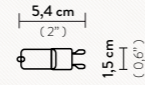

COLOURS:

BRASS/ WHITE

IDEA TABLE LAMP

1 X 5W G9 LED - 500 Lumen

Materials: Technopolymer / Brushed Brass

With: Bulb included

COLOURS:

BRASS/ WHITE