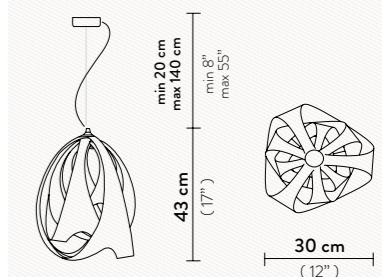

GOCCIA SUSPENSION

1 X 12W LED Filament Bulb E27/E26

Dimmable with dimmable bulbs

Materials: Lentiflex®