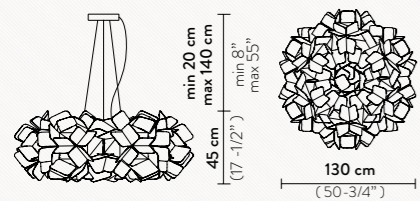

With: Magnetic Hanging System

Available with Red wrapped or Transparent cable.

Mama non Mama black available with black wrapped or transparent cable

CLIZIA SUSPENSION LARGE

4 X 12W LED Filament Bulbs E27/E26
Dimmable with dimmable bulbs