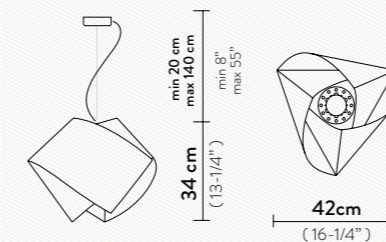

GEMMY SUSPENSION

1 X 12W LED Filament Bulb E27/E26

Dimmable with dimmable bulbs

Materials: Opalflex® or Lentiflex®