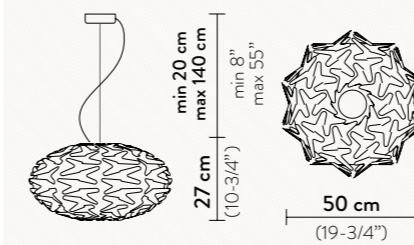

CACTUS SUSPENSION

1 X 12W LED Filament Bulb E27/E26
Dimmable with dimmable bulbs
Materials: Opalflex®