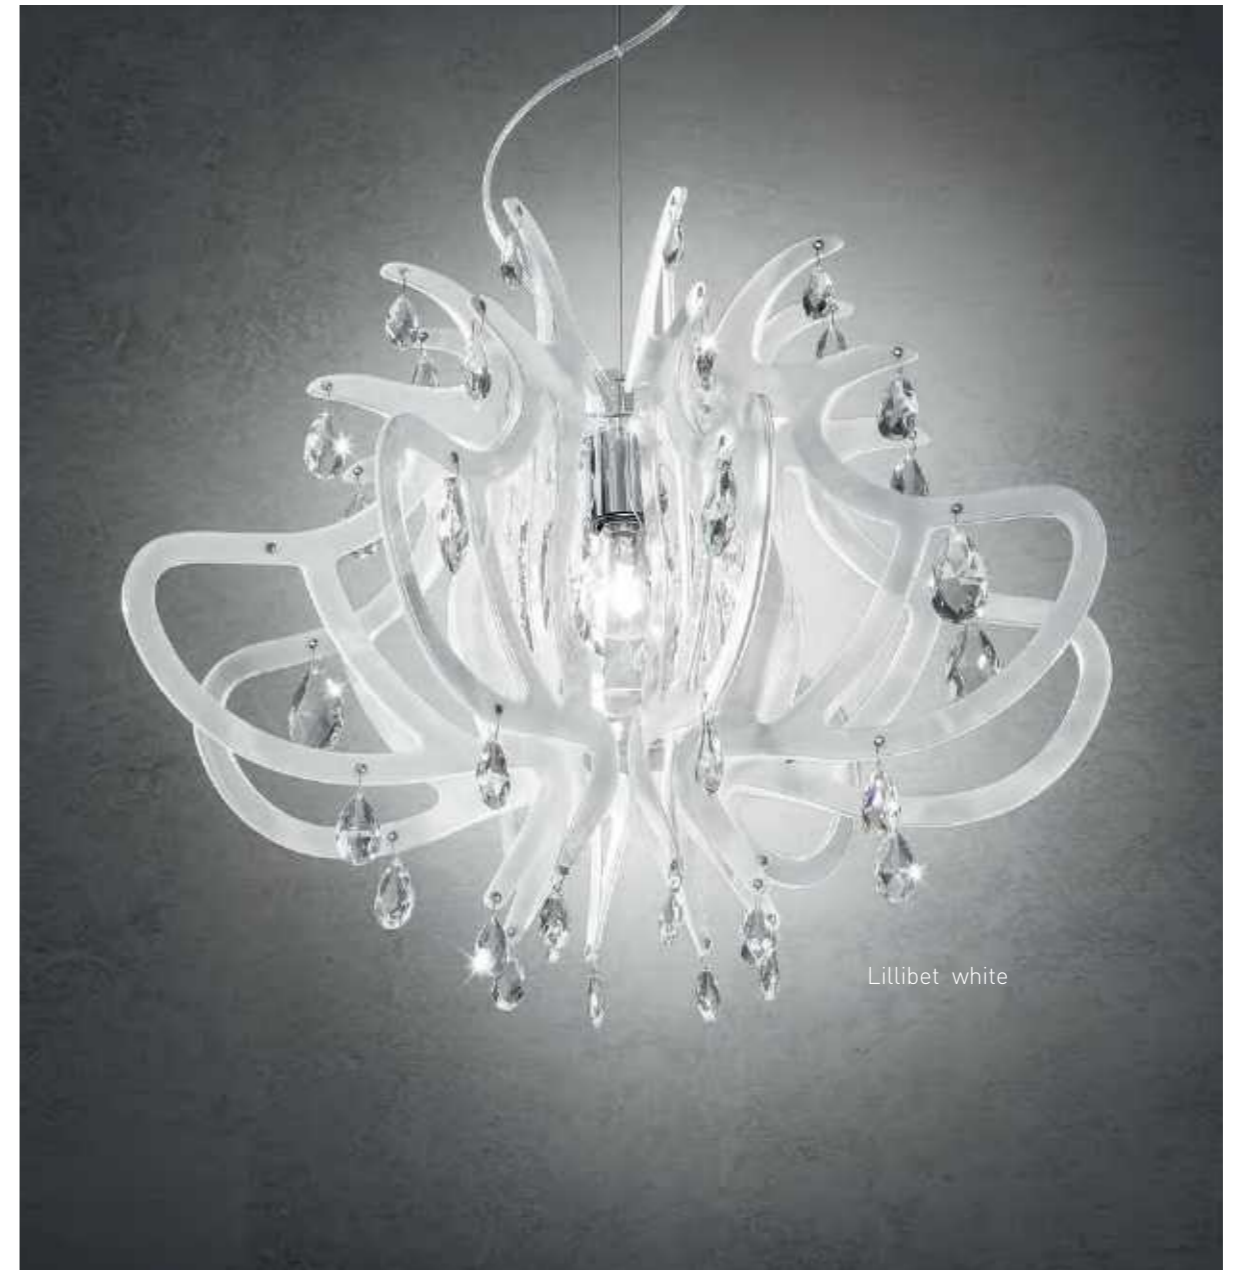

lilibet

BY NIGEL COATES

technical details p. 328

SUSPENSION

Size/Dimensione: Ø66 x h.47 cm (Ø26" x h.18") with Schöler Crystals.
Lighting /Illuminazione: 1 x 12W E27/E26 LED Filament bulb

atmosfera

BY LORENZA BOZZOLI