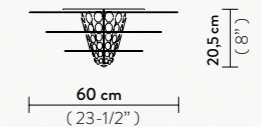

Materials: Methacrylate / Crystals

With: Magnetic Hanging System

COLOURS:

AURORA CEILING MINI

1 X 12W LED Filament Bulb E27/E26

Dimmable with dimmable bulbs

Materials: Methacrylate / Crystals

With: Magnetic Hanging System