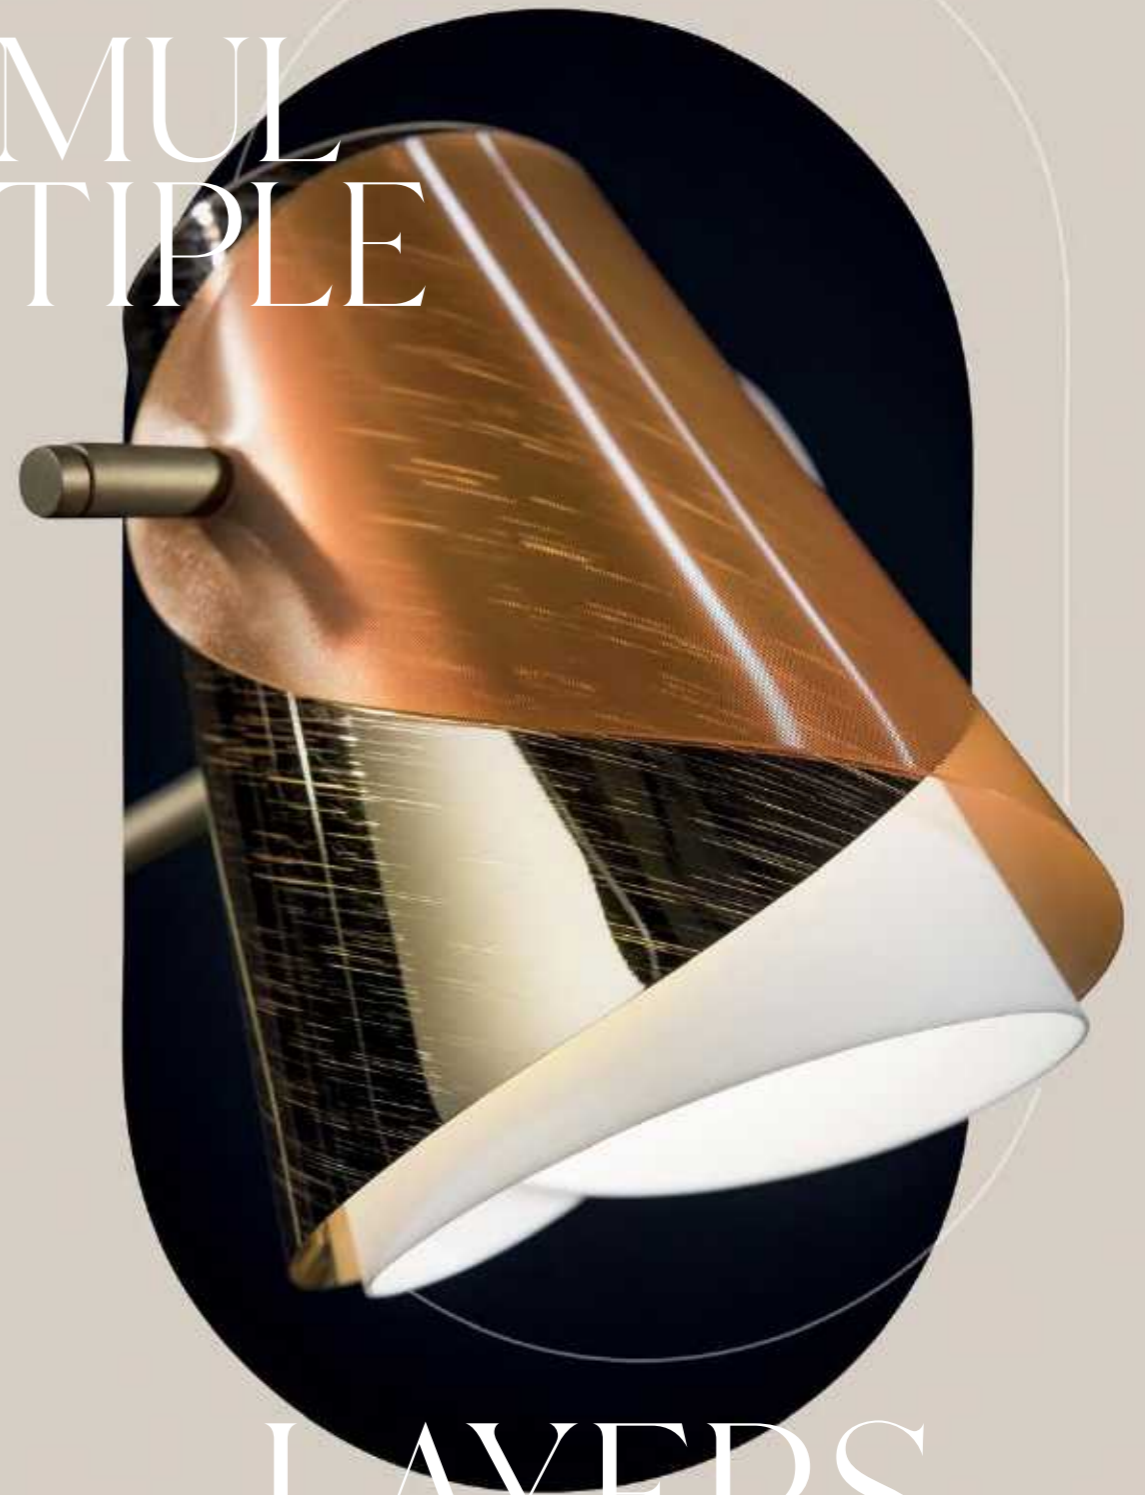

Size / Dimensioni:
43 x 17 cm x h. 52 cm - 17" x 6-1/2" x h. 20-1/2"

**MONT
BLANC**

- SUSPENSION
- WALL LAMP
- CEILING LAMP
- TABLE LAMP
- FLOOR LAMP

technical details p. 332

MUL TIPL