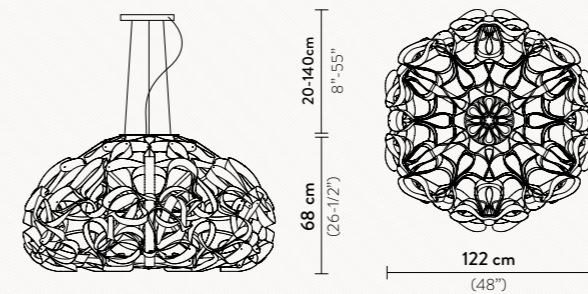

Available with
 Meisterstück LeGrand
 Ballpoint Pen Gold-Coated

COLOURS:

BRASS

2 INDEPENDENT
 LIGHT SOURCES

QUANTICA 120 SUSPENSION

8 X 12W LED Filament Bulb E26/E27
 Materials: Opalflex® with cold foil

COLOURS: