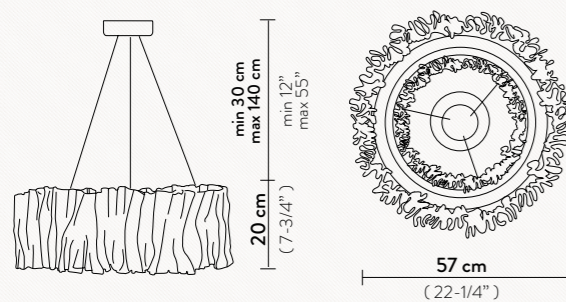

ACCORDÉON SUSPENSION

LED: 52W 100 ~ 240V - 5.900 Lumen

2700 Kelvin or 3000 Kelvin

220V version dimmable with PWM / 0-10

110V version Dimmable with: Triac

Additional dimming system Dali, Casambi, Triac upon request

Materials: Lentiflex® / Lentiflex® with cold foil