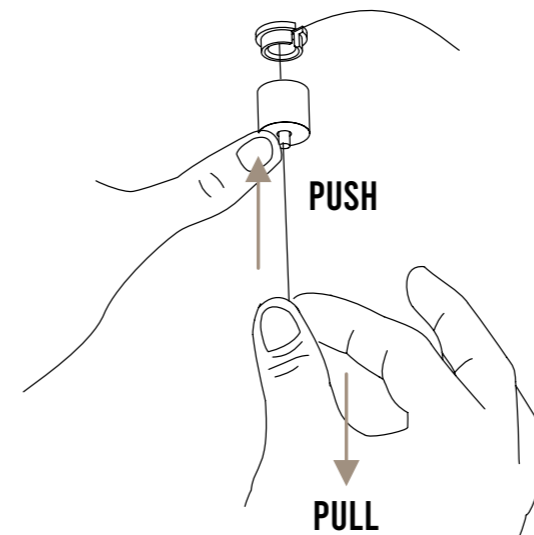

EASILY ADJUSTED HEIGHT

The height of Tulip's blooms can be adjusted using the push and pull system, even after installation. Release the clamp to loosen steel cables, thread them upwards gently until they reach the desired height, and then tighten the clamp.