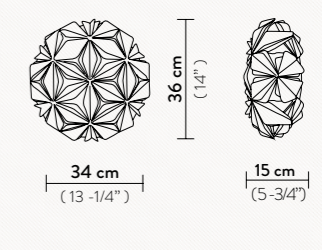

LAVIE CEILING-WALL MINI

2 X 6W LED Filament Bulbs E14/E12
Dimmable with dimmable bulbs
Materials: Opalflex®/Lentiflex®
With: Magnetic Hanging System