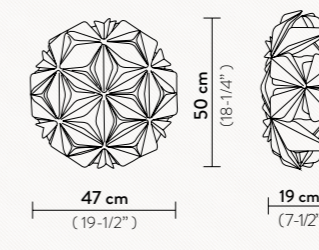

LAVIE CEILING-WALL M

2 X 12W LED Filament Bulbs E27/E26
Dimmable with dimmable bulbs
Materials: Opalflex®/Lentiflex®
With: Magnetic Hanging System