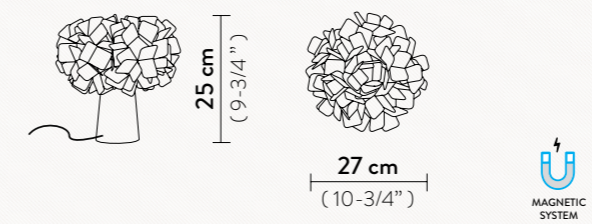

CLIZIA TABLE

1 X 6W LED Filament Bulb E14/E12
Materials: Lentiflex® / Cristalflex®

With: Magnetic System