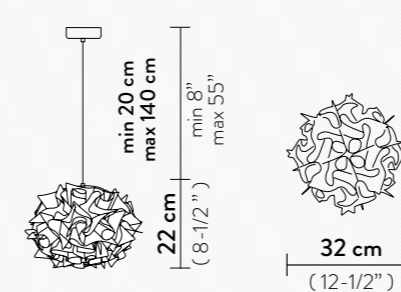

VELI MINI SINGLE

1X 12W LED Filament Bulb E27/E26

Dimmable with dimmable bulbs

Materials: Opalflex®

With: Magnetic Hanging System

Red wrapped cable, available also with transparent cable

COLOURS:

COUTURE

VELI 7 SUSPENSION

9 X 12W LED Filament Bulb E27/E26

Dimmable with dimmable bulbs

Materials: Opalflex® / Lentiflex® / Steelflex® / Goldflex® / Copperflex®

With: Magnetic Hanging System