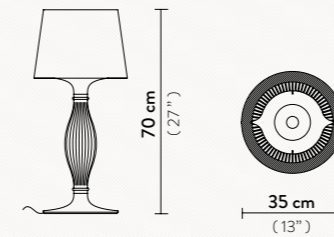

COLOURS:

VELVET
with black structure

PRISMA
with white structure

LIZA TABLE

1 X 12W LED Filament Bulb E27/E26
 Materials: Lentiflex® or Pewterflex®
 + Polycarbonate and Cristalflex®

COLOURS:

PRISMA

PEWTER