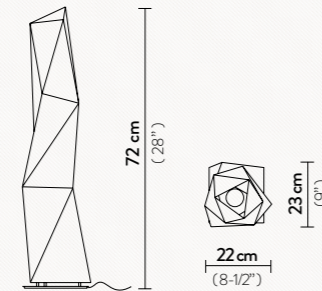

DIAMOND FLOOR M

1 X12W LED Filament Bulbs E27/E26
Materials: Opalflex®
With: Aluminium base