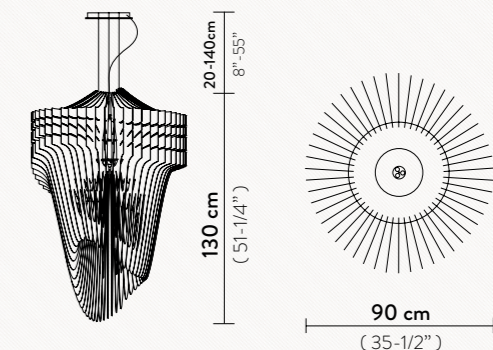

ARIA SUSPENSION XL

6 X 12W LED Filament Bulbs E27/E26

+ 1 X 11W Spot LED Par 30 E27/E26

Dimmable with dimmable bulbs

Materials: Cristalflex® and Lentiflex®