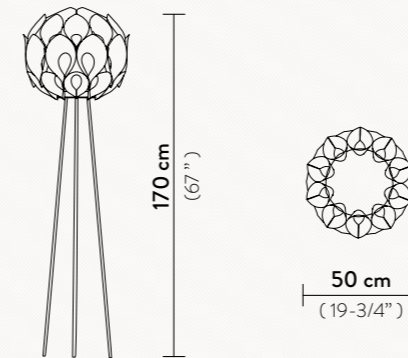

FLORA FLOOR

3 X 12W LED Filament Bulbs E27/E26

Dimmable with dimmable bulbs

Materials: Lentiflex® - Methacrylate

Goldflex® / Steelflex® / Copperflex® / Pewterflex®

With: Magnetic System - Hand finished Sphere