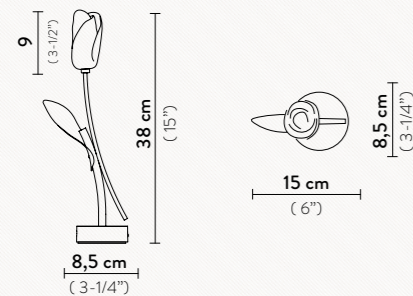

TULIP BATTERY

LED: 1.3W dimmable – 150 Lumen – 3000 Kelvin

BATTERY DURATION: at max intensity around 6 hours duration, at min intensity around 60 h.duration.

Materials: Lentiflex® / Cristaflex® / Anodized aluminium

USB Multicharger station (20 ports) upon request