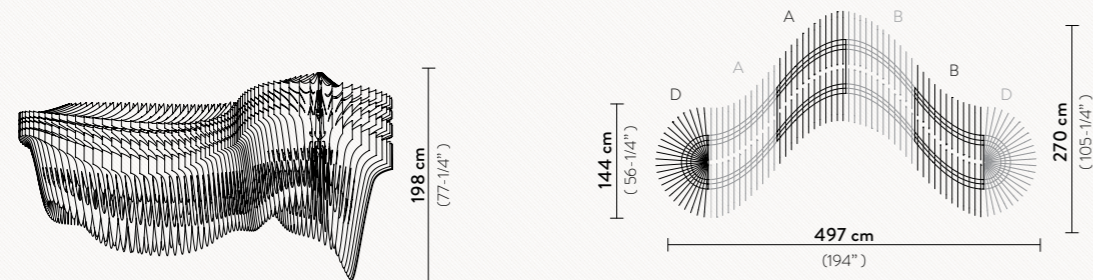

3 ARRANGEMENTS SHOW SLAMP & ZAHA HADID STUDIO PRODUCT'S DECOR POSSIBILITIES

ARIA INFINITA ARRANGEMENT 1

30 X 12W LED Filament Bulbs + 8 x 12W Spot LED Par 38

ARIA INFINITA ARRANGEMENT 2

54 X 12W LED Filament Bulbs + 14 x 12W Spot LED Par 38