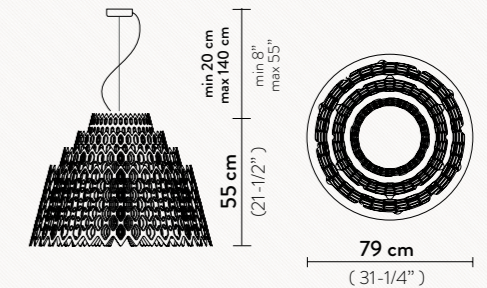

HALF CHARLOTTE SUSPENSION

4 X 12W LED Filament Bulbs E27/E26
Dimmable with dimmable bulbs
Materials: Cristalflex® / Lentiflex®