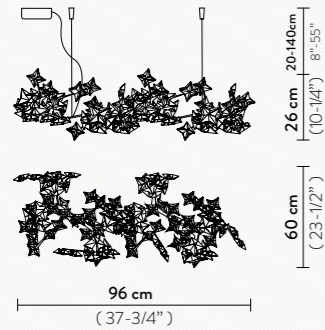

HANAMI SUSPENSION LARGE

10 X 5W LED Dimmable Bulbs G9

Materials: Lentiflex® / Polycarbonate / Stainless Steel

With: Red wrapped electric wire and Bulbs included

Available also with transparent cable