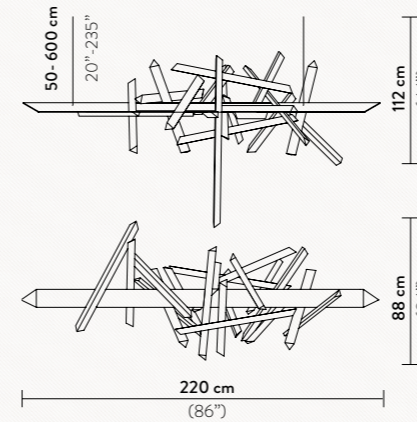

LA TRAVIATA 220

MAIN LED: 86.4W - 100-240V - 7500 Lumen - 3000 Kelvin
13 individually dimmable RGB 1W -100-240V
Dimmable with Casambi, DMX Control version.
Additional Dali dimming system upon request.