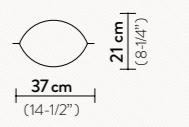

37 cm
(14-1/2")

COLOURS:

WHITE

30 YEARS
of
HANDMADE IN ITALY

SLAMP: