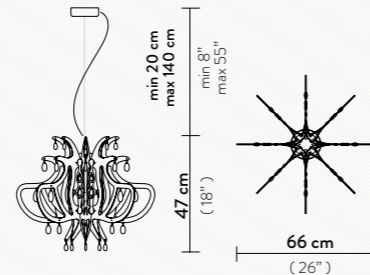

LILLIBET

1 X 12W LED Filament Bulb E27/E26
Dimmable with dimmable bulbs
Materials: Opalflex®
With: 56 Schöler® Crystals