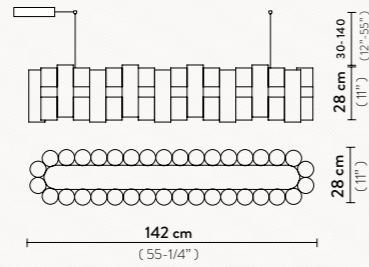

LA LOLLO LINEAR 140

LED: 110W - 110~240Vac /24Vdc
12.420 Lumen - 2700 Kelvin - CRI > 90
Dimmable with: PWM, 0-10 or Potent.
Additional dimming system Dali, Casambi,
upon request

Materials: Lentiflex® / Opalflex®
and Lentiflex® with cold foil