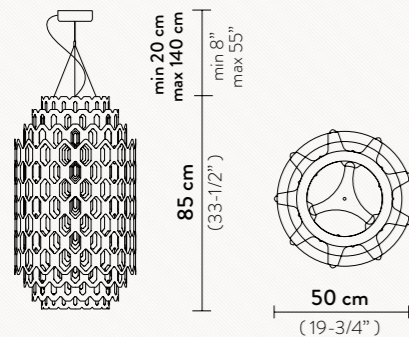

CHANTAL SUSPENSION MEDIUM

7 X 12W LED Filament Bulbs E27/E26
Dimmable with dimmable bulbs
Materials: Cristalflex® / Lentiflex®