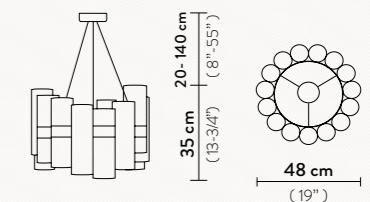

LA LOLLO M

LED: 40W - 110-240Vac/ 24Vdc

4.600 Lumen - 2700 Kelvin - CRI >90

220V version dimmable with: PWM / 0-10

110V version dimmable with: Triac

Additional dimming system Dali, Casambi,

Triac upon request

Materials: Opalflex® / Lentiflex®

Lentiflex® with cold foil