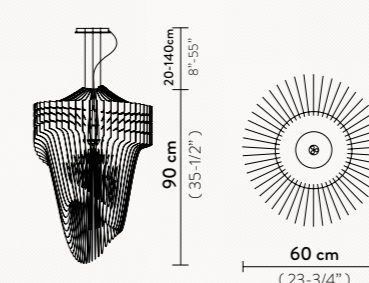

ARIA SUSPENSION M

3 X 12W LED Filament Bulbs E27/E26

+ 1 X 7W Spot LED Par 20 E27/E26

Dimmable with dimmable bulbs

Materials: Cristalflex® / Lentiflex®