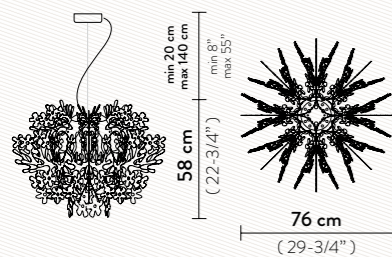

FIGRELLA SUSPENSION

1 X 12W LED Filament Bulb E27/E26

Dimmable with dimmable bulbs

Materials: Opalflex®