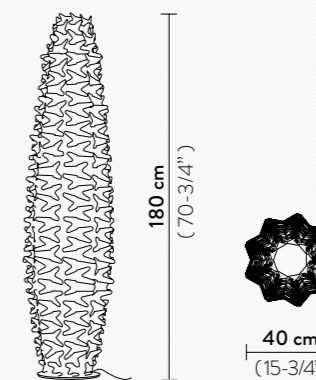

COLOURS:

GOLD

CACTUS FLOOR XL

2 X 12W LED Filament Bulbs E27/E26
 Materials: Opalflex®
 With: Stainless Steel base

COLOURS:

GOLD

LE GRAND CEREMONY

20 x 8 W - GU10 LED spots
suggested dim. max Ø5 x h 5 cm (1,96" x h. 1,96")
+ 1 x 15 W - E26/E27 LED spot
suggested dimension max Ø 6,5 x h 9 cm (2,55" x h. 3,54")
Dimmable with dimmable bulbs
Materials: Cristalflex®
Structure finishing upon request