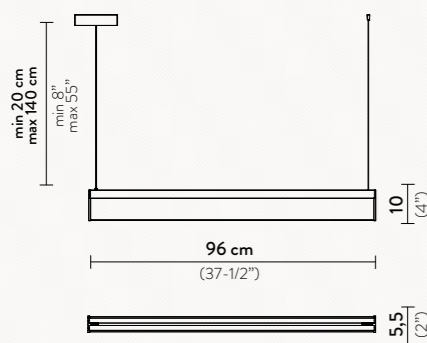

MODULA LINEAR FLOOR

LED: 70W - 100-240Vac/24Vdc

7.542 Lumen - 3000 Kelvin

Materials: Diffusor in Lentiflex® - Abs structure

With: Steel base, Dimmer

MODULA TWISTED FLOOR

LED: 70W - 100-240Vac/24Vdc

7.542 Lumen - 3000 Kelvin

Materials: Diffusor in Lentiflex® - Abs structure

With: Steel base, Dimmer

MODULA SUSPENSION

LED: 35W - 100-240Vac/24Vdc

3.771 Lumen - 3000 Kelvin

Dimmable with: Triac Trailing Edge - Additional dimming system Dali, Casambi, upon request

Materials: Lentiflex® / Abs

MODULA DOUBLE SUSPENSION

LED: 70W - 100-240Vac/24Vdc

7.542 Lumen - 3000 Kelvin

Dimmable with: Triac Trailing Edge

Additional dimming system Dali, Casambi, upon request

Materials: Lentiflex® / Abs

COLOURS:

NUVEM MODULAR

2 X 8W LED GU10

Bidirectional Spot Light

Dimmable with: dimmable bulbs

Materials: Opalflex® / Lentiflex®

>> Modules of 1 sq. meter can be joined in infinite combinations;

>> Moduli da 1 mq componibili all'infinito.

>> Available additional modules without spotlight

>> Disponibili moduli aggiuntivi senza spotlight

ADDITIONAL SUSPENSION SPOTLIGHT

2 X 8W LED GU10 - Bidirectional Spot Light

Materials: Steel - white RAL 9016 (white version)

Steel - Brushed Brass finish (velvet version)

Standard 6 m electric wire

GU10 bulbs on request

WIRE CEILING ANCHOR INCLUDED

ADDITIONAL CEILING/WALL SPOTLIGHT

LED 10W - 220-240Vac/ 24Vdc

3000 Kelvin- 1550 Lumen - Dimmable

Materials: Steel - matte white RAL 9016

NUVEM CANOPY

Canopy max 6 electric wires

Coppetta con alloggiamento di max 6 cavi

Materials: Steel - white RAL 9016

THE CANOPY FITS FROM 1 TO 6 MODULES

MODULE COLOUR

BIDIRECTIONAL SUSP. SPOTLIGHT

CANOPY AND CEILING SPOT AND ANCHOR