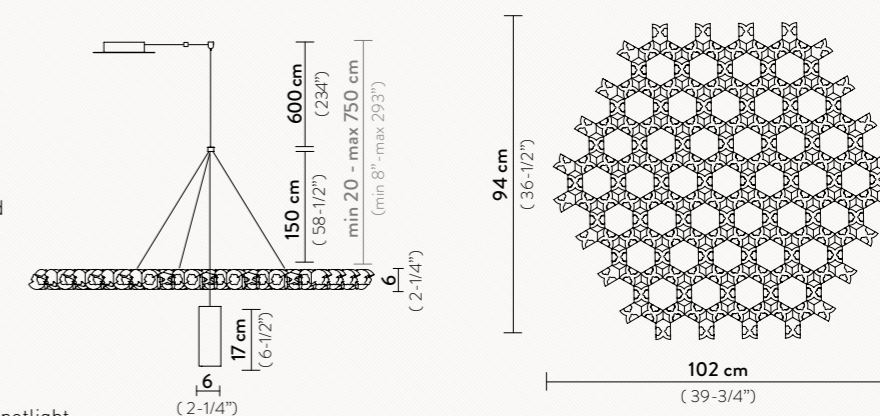

NUVEM MODULAR

2 X 8W LED GU10

Bidirectional Spot Light

Dimmable with: dimmable bulbs

Materials: Opalflex® / Lentiflex®

>> Modules of 1 sq. meter can be joined in infinite combinations;

>> Moduli da 1 mq componibili all'infinito.

>> Available additional modules without spotlight

>> Disponibili moduli aggiuntivi senza spotlight