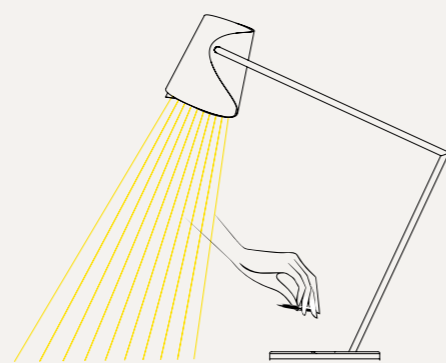

Lifting the writing instrument from the leather rest
turns on the main LED light in the shade.
Sollevando lo strumento da scrittura dall'alloggio in pelle,
si accede la luce LED nel diffusore.