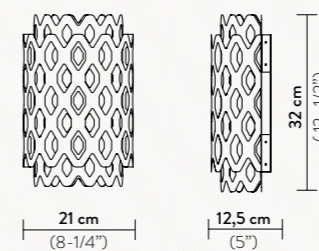

CHARLOTTE APPLIQUE

1 X 12W LED Filament Bulb E27/E26
Dimmable with dimmable bulbs
Materials: Cristalflex® / Lentiflex®