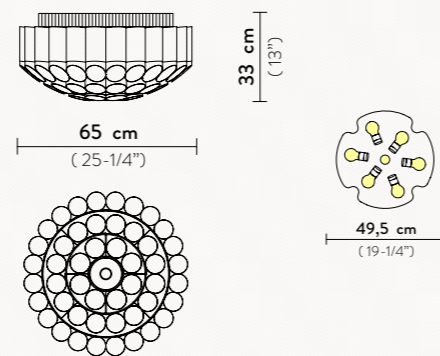

ODEON 65 CEILING

6 X 12W LED Filament Bulbs E27/E26
+ 1 X 11W Spot LED E27/E26 PAR 30
Dimmable with dimmable bulbs
Materials: Lentiflex® / Lentiflex® with cold foil