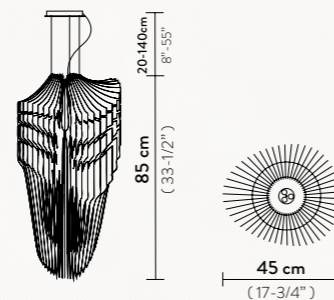

AVIA SUSPENSION XL

6 X 12W LED Filament Bulbs E27/E26
+ 1 X 11W Spot LED Par 30 E27/E26
Dimmable with dimmable bulbs
Materials: Cristalflex® /Lentiflex®

COLOURS:

BLACK FADE WHITE FADE

AVIA SUSPENSION L

4 X 12W LED Filament Bulbs E27/E26
+ 1 X 11W Spot LED Par 30 E27/E26
Dimmable with dimmable bulbs
Materials: Cristalflex® /Lentiflex®

COLOURS:

BLACK FADE WHITE FADE

AVIA SUSPENSION M

3 X 12W LED Filament Bulbs E27/E26
+ 1 X 7W Spot LED Par 20 E27/E26
Dimmable with dimmable bulbs
Materials: Cristalflex® /Lentiflex®

COLOURS:

BLACK WHITE ULTRAMARINE BLUE LIMITED AVAILABILITY TURQUOISE LIMITED AVAILABILITY

AVIA SUSPENSION S

2 X 12W LED Filament Bulbs E27/E26
+ 1 X 7W Spot LED Par 20 E27/E26
Dimmable with dimmable bulbs
Materials: Cristalflex® /Lentiflex®

COLOURS:

BLACK WHITE

BACH FLOOR XXL

3 X 12W LED Filament Bulbs E27/E26
Dimmable with dimmable bulbs
Materials: Opalflex®
With: Stainless Steel base

COLOURS:

WHITE GOLD

BACH FLOOR XL

3 X 12W LED Filament Bulbs E27/E26
Dimmable with dimmable bulbs
Materials: Opalflex®
With: Stainless Steel base

COLOURS:

WHITE GOLD

CACTUS SUSPENSION

1 X 12W LED Filament Bulb E27/E26
Dimmable with dimmable bulbs
Materials: Opalflex®

COLOURS:

GOLD

CACTUS FLOOR XXL

2 X 12W LED Filament Bulbs E27/E26
Materials: Opalflex®
With: Stainless Steel base

COLOURS:

GOLD

CACTUS FLOOR XL

2 X 12W LED Filament Bulbs E27/E26
Materials: Opalflex®
With: Stainless Steel base

COLOURS:

GOLD