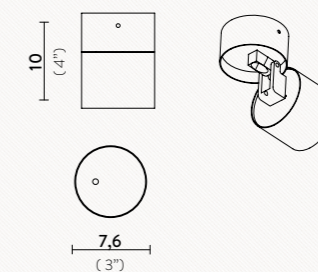

Materials: Steel - matte white RAL 9016

NUVEM CANOPY

Canopy max 6 electric wires

Coppetta con alloggiamento di max 6 cavi

Materials: Steel - white RAL 9016

THE CANOPY FITS FROM 1 TO 6 MODULES

MODULE COLOUR

BIDIRECTIONAL SUSP. SPOTLIGHT