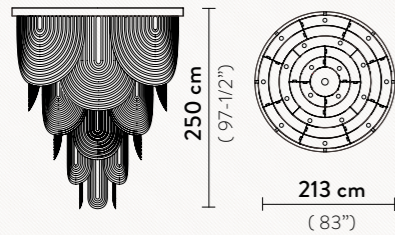

COLOURS:

GOLD

CACTUS FLOOR XL

2 X 12W LED Filament Bulbs E27/E26
 Materials: Opalflex®
 With: Stainless Steel base

COLOURS:

GOLD

LE GRAND CEREMONY

20 x 8 W - GU10 LED spots
suggested dim. max Ø5 x h 5 cm (1,96" x h. 1,96")
+ 1 x 15 W - E26/E27 LED spot
suggested dimension max Ø 6,5 x h 9 cm (2,55" x h. 3,54")
Dimmable with dimmable bulbs
Materials: Cristalflex®
Structure finishing upon request