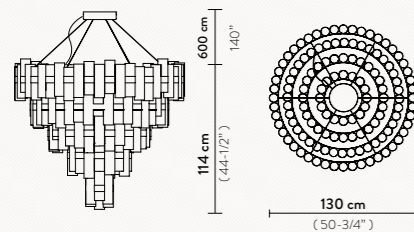

LA LOLLONA 5

LED: 390 W - 100~240Vac/ 24Vdc
44.555 Lumen - 2700 Kelvin - CRI >90
Dimmable with PWM / 0-10 (110V-220V)
Additional dimming system Dali, Casambi
upon request

Materials: Lentiflex® / Opalflex® and
Lentiflex® with cold foil