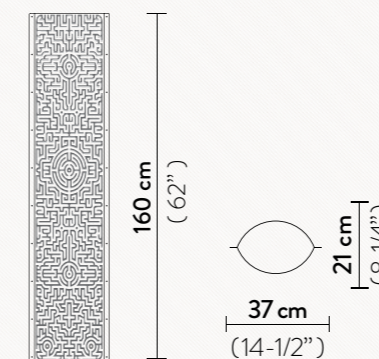

THE LIGHTNING ARCHIVES FLOOR

3 X 12W LED Filament Dimmable Bulbs E27/E26 - Dimmable with dimmable bulbs
Materials: Cristalflex® - Opalflex®
With: Brass or Coloured finish profiles