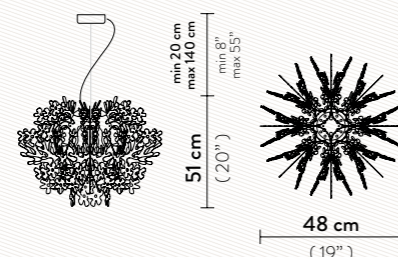

FIGRELLA SUSPENSION MINI

1 X 12W LED Filament Bulb E27/E26

Dimmable with dimmable bulbs

Materials: Opalflex®