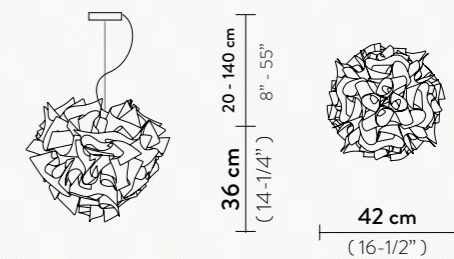

VELI AUREA SUSPENSION

2 X12W LED Filament Bulbs E27/E26
(recommended 3000 Kelvin)

Dimmable with dimmable bulbs

Materials: Opalflex® / Lentiflex® with cold foil

With: Magnetic Hanging System

Red wrapped cable, available also in transparent