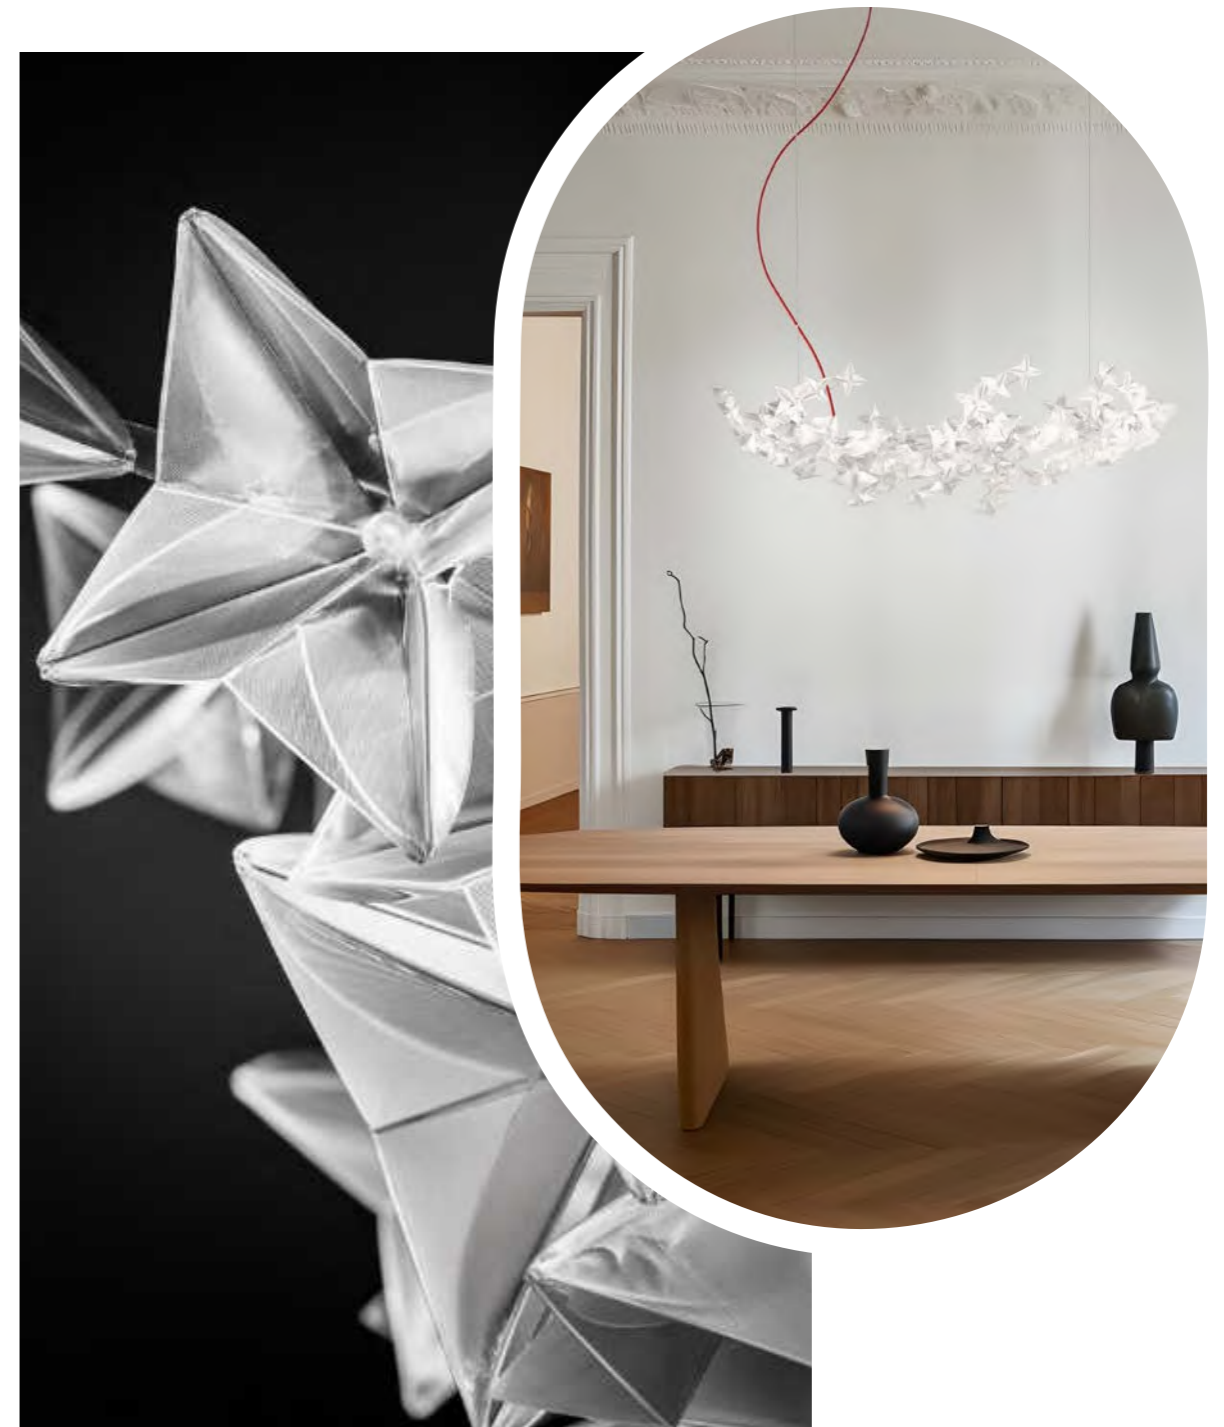

CEILING LAMP

TABLE LAMP

FLOOR LAMP
p.286

Linear 140 Gold

Size / Dimensioni:

Linear 100: 93 x 28 x h.28 cm (36-1/4" x 11" x h. 11")

Linear 140: 142 x 28 x h. 28 cm (55-1/4 x 11" x h.11")

Linear 140 White

kalatos

BY ELISA GIOVANNONI

Kalatos Prisma

technical details p. 324

Kalatos Black/Gold

Size /Dimensioni:
Ø63 x h. 30 cm
Ø24-1/2" x h. 11-3/4"

hanami

BY ADRIANO RACHELE

technical details p. 322

Flowers folded by hand, each made from Lentiflex®, a noble, unbreakable material that shines like a precious stone.
 Fiori plissettati a mano in Lentiflex®, materiale nobile e infrangibile con riflessi di un diamante.