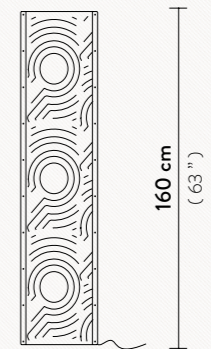

160 cm
(63")

37 cm
(14-1/2")

COLOURS:

WHITE