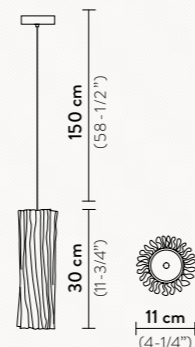

ACCORDÉON VERTICAL SUSPENSION

1 X 6W LED Filament Bulb E14/E12

Dimmable with dimmable bulbs (max dim. Ø5 cm - 2")

Materials: Lentiflex® / Lentiflex® with cold foil

WITH: Hand molded diffusor, black wrapped electric wire