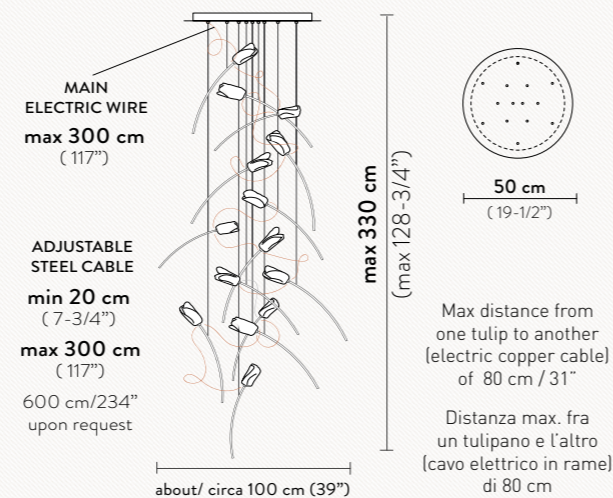

TULIP SUSPENSION 14 ROUND

LED: 14 x 3.2W LED - 6300 Lumen – 3000 Kelvin

Power Supply: 110 ~220Vac / 24Vdc

Dimmable with: PWM / 0-10

Additional dimming sistem Dali, Casambi upon request

Materials: Lentiflex® / Matte Brushed Brass

With: Matte Brushed Brass finish canopy and copper electric wire