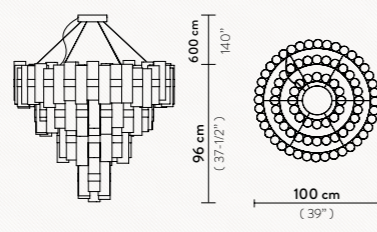

LA LOLLONA 4

LED: 242 W - 100~240Vac/ 24Vdc
28.140 Lumen - 2700 Kelvin - CRI >90
Dimmable with PWM / 1-10 (110V-220V)

Additional dimming system Dali, Casambi
upon request

Materials: Lentiflex® / Opalflex® and
Lentiflex® with cold foil