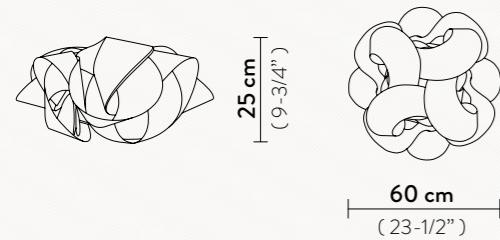

MAGNETIC
SYSTEM

FABULA CEILING/WALL LARGE

5 X 12W LED Filament Bulbs E27/E26

Dimmable with dimmable bulbs

Materials: Lentiflex®

With: Magnetic Hanging System

FABULA CEILING/WALL

3 X 12W LED Filament Bulb E27/E26