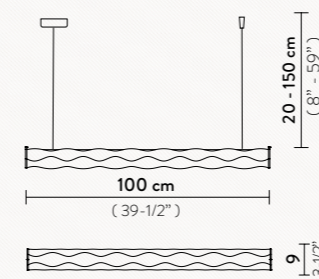

HUGO SUSPENSION

LED: 25W - 100 ~ 240 Vac /24 Vdc - 3.500 Lumen
3000 Kelvin - CRI >90

Dimmable with: PWM / 0-10 (110V-220V)

Additional dimming system Dali, Casambi, upon request

Materials: Lentiflex®