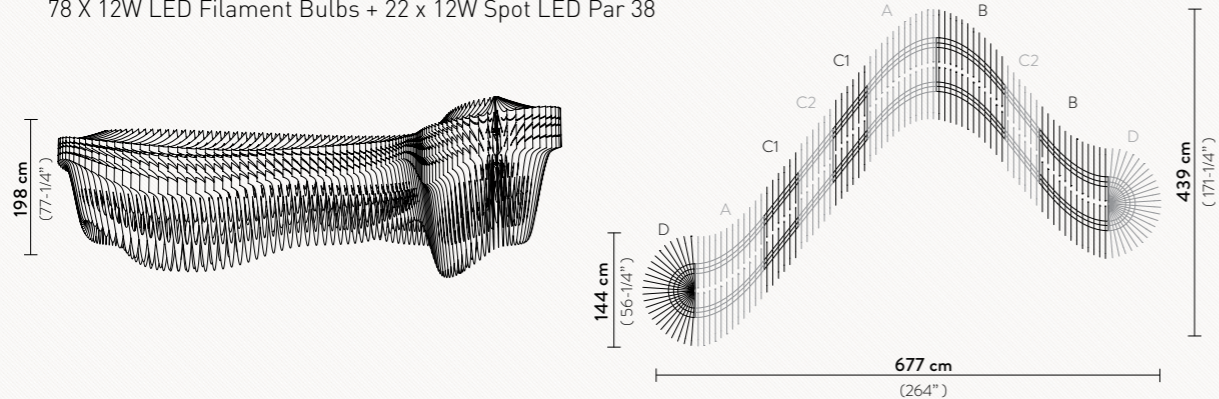

ARIA INFINITA ARRANGEMENT 3

78 X 12W LED Filament Bulbs + 22 x 12W Spot LED Par 38

ATMOSFERA SUSPENSION

2 X 12W LED Filament Bulbs E27/E26

Dimmable with dimmable bulbs

Materials: Methacrylate / Goldflex® or Pewterflex® / Lentiflex®

With: Hand - finished Sphere

COLOURS:

ATMOSFERA TABLE MEDIUM

2 X 12W LED Filament Bulbs E27/E26

Materials: Methacrylate / Goldflex® or Pewterflex® / Lentiflex®

With: Hand - finished Sphere

COLOURS:

ATMOSFERA TABLE SMALL

2 X 6 W LED Bulbs G9

Materials: Methacrylate / Goldflex® or Pewterflex® / Lentiflex®

With: Hand - finished Sphere

2 INDEPENDENT LIGHT SOURCES

AURORA CEILING LARGE

1 X 12W LED Filament Bulb E27/E26

Dimmable with dimmable bulbs

Materials: Methacrylate / Crystals

With: Magnetic Hanging System

COLOURS:

AURORA CEILING MINI

1 X 12W LED Filament Bulb E27/E26

Dimmable with dimmable bulbs

Materials: Methacrylate / Crystals

With: Magnetic Hanging System

MAGNETIC SYSTEM