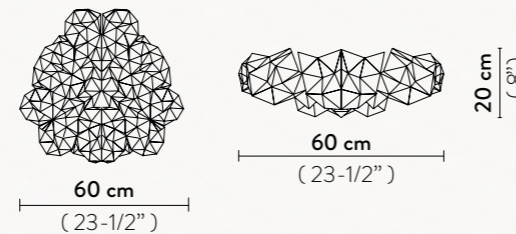

DRUSA CEILING - WALL

4 X 12W LED Filament Bulbs E27/E26
Dimmable with dimmable bulbs
Materials: Lentiflex®
With: Magnetic Hanging System
(Bayonet mount for North America)