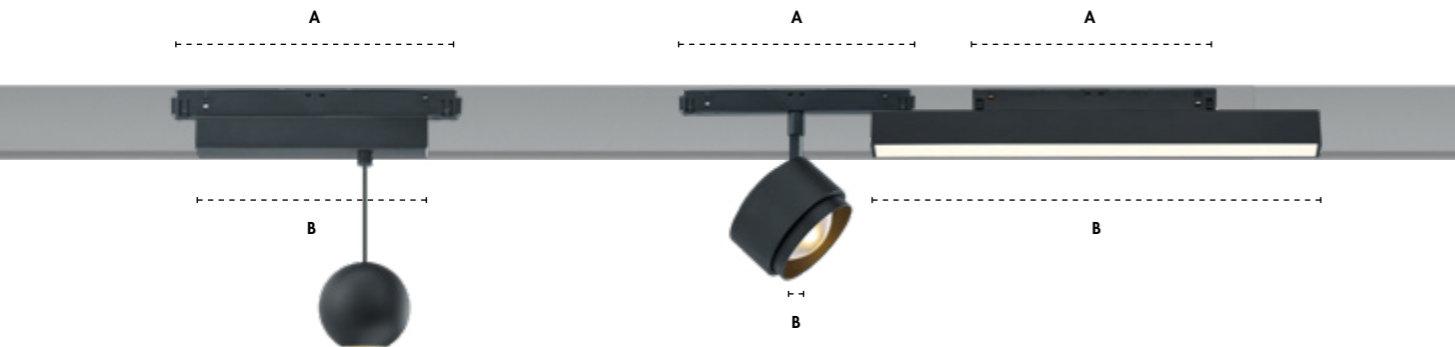

Technische Daten | Technical specifications

Querschnitt | Profile

Obere Länge | Upper length (A)

Untere Länge | Bottom length (B)