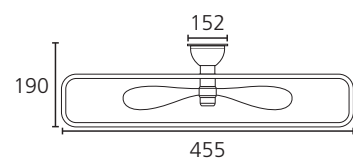

switch type:
remote control

timer function:
2h 4h

COLOR & DIMENSIONS / FARBE & MASSE / COULEUR & DIMENSIONS

ABS / white, black

plastic with crystal effect / white

35127 TUNITAS

Ø 1320 mm, 52"

>20 m²