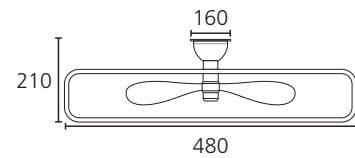

35096 SAZAN

↻ Ø 550 mm, 22"

🏠 13-20 m²

🛡️ 2 years

included/
inklusive/inclus

FAN / VENTILATOR / VENTILATEUR

🌀 AC, 35 W

🌀 3 speed