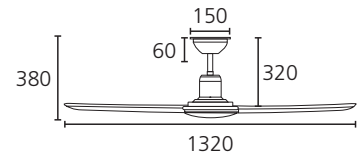

COLOR & DIMENSIONS / FARBE & MASSE / COULEUR & DIMENSIONS

steel / matte black

ABS / black matt