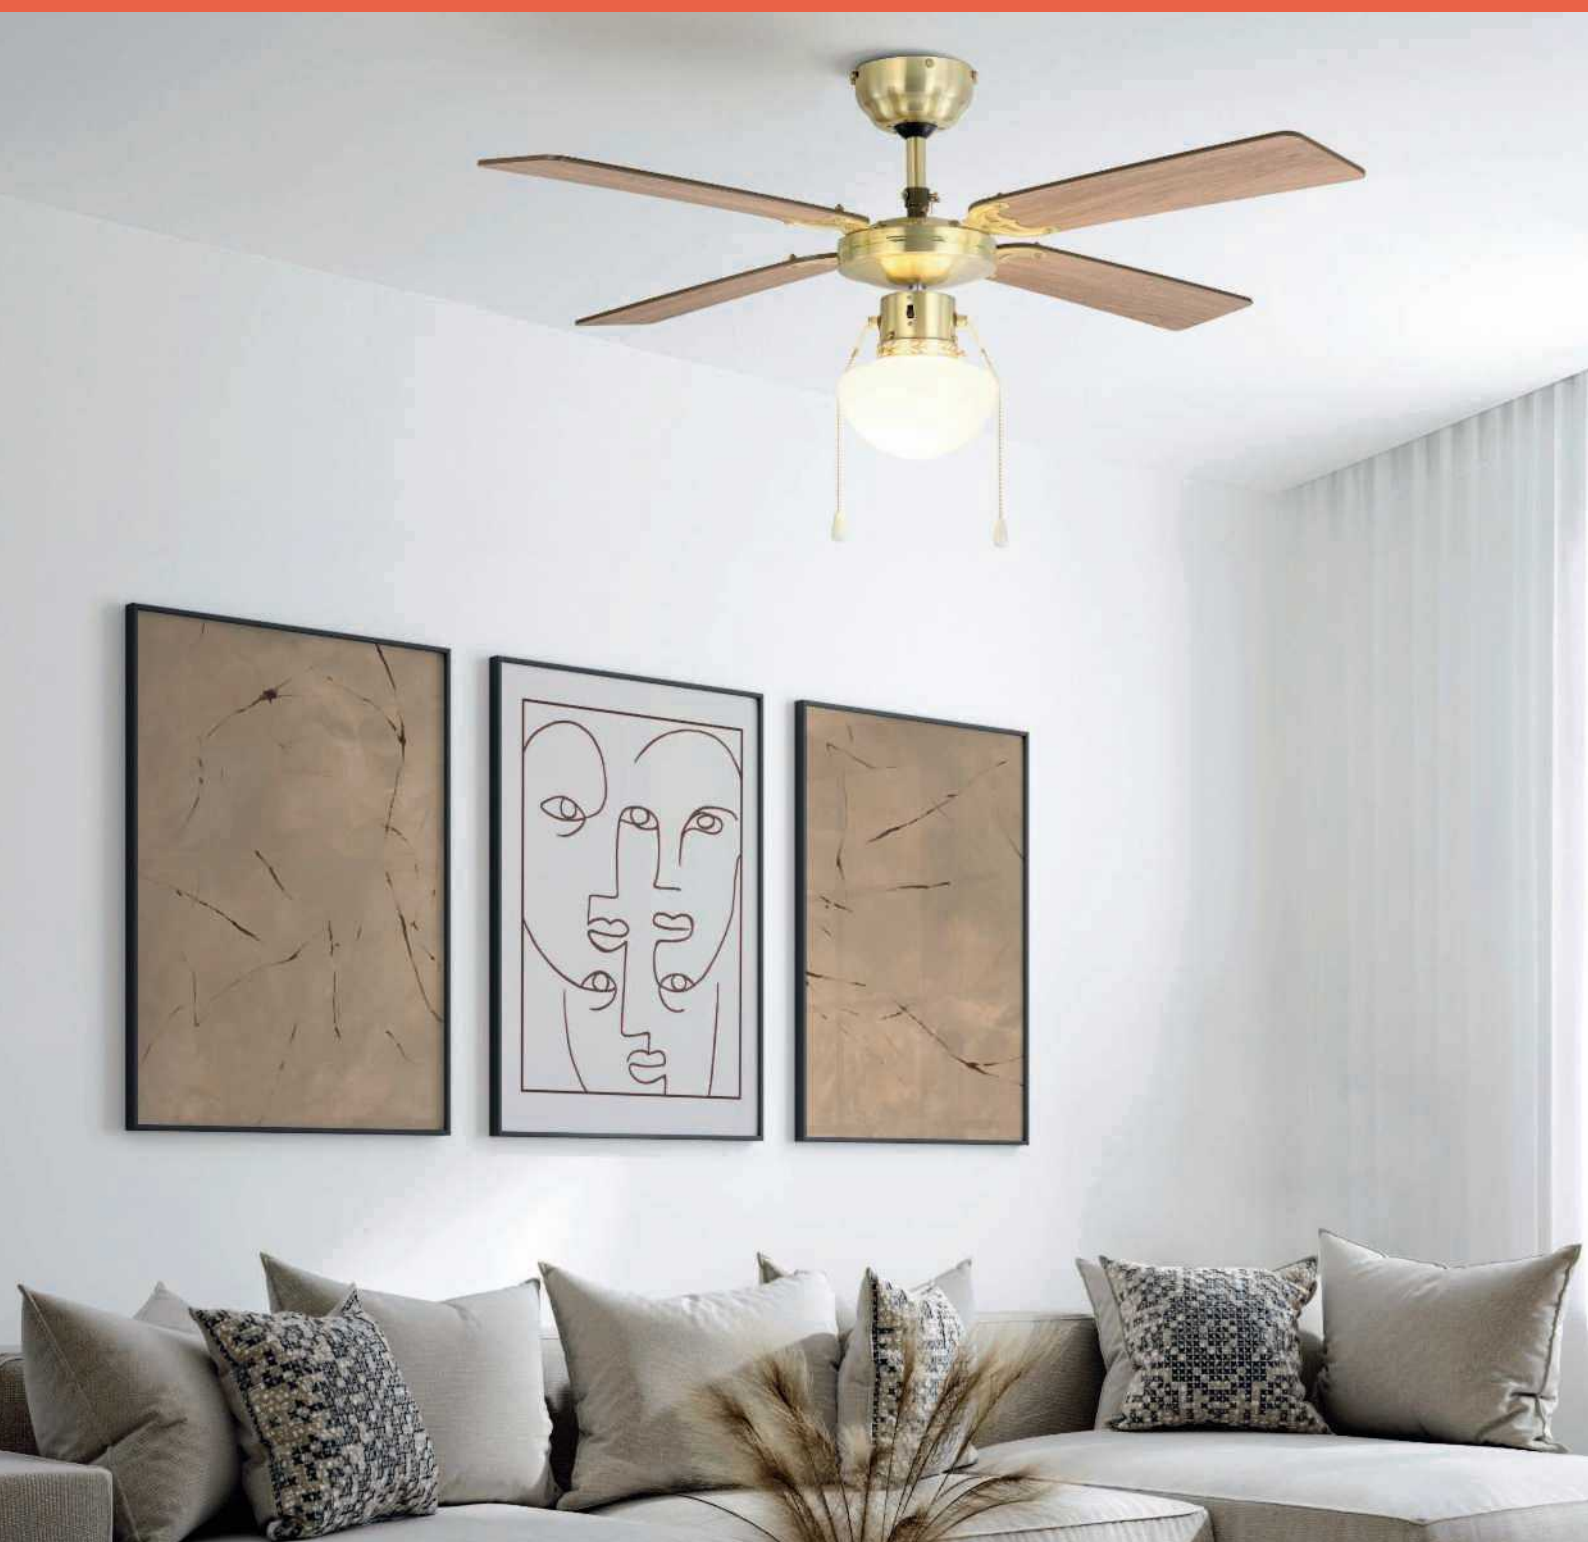

BEST CHOICE CEILING FANS

BEST CHOICE DECKENVENTILATOREN
VENTILATEURS DE PLAFOND BEST CHOICE