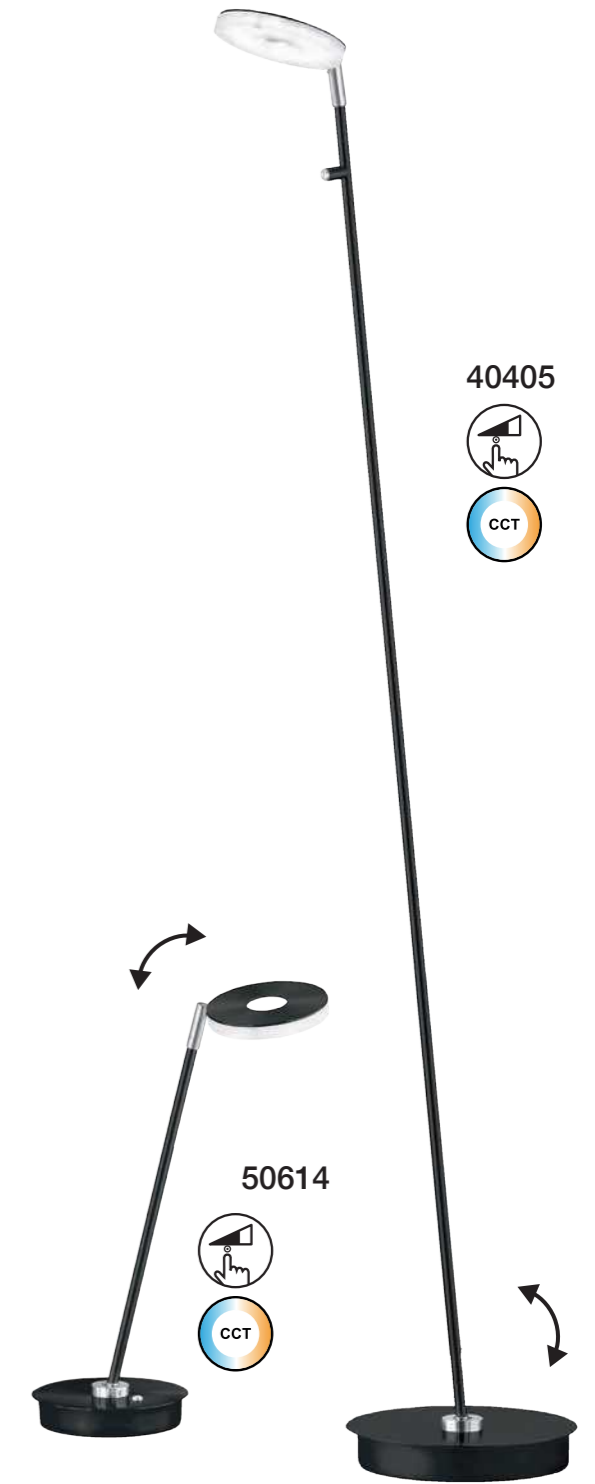

40405

50614

GTIN-ARTIKEL-NR./ GTIN-ITEM-NO.	SERIE/ SERIES	OBERFLÄCHE/ SURFACE	MAßE/ DIMENSION	LEUCHTMITTEL/ ILLUMINANTS	ACRYL/ ACRYLIC
4003694 40300 9	Dent	sandschwarz sand black coloured	± 150 cm/→ 40 cm/ø 25 cm	2 x LED 6 W 1600 lm/2700/3350/4000 K	satiniert satined
4003694 40299 6	Dent	sandschwarz sand black coloured	± 150 cm/→ 40 cm/ø 23 cm	1 x LED 6 W 760 lm/2700/3350/4000 K	satiniert satined
4003694 50416 4	Dent	sandschwarz sand black coloured	± 60 cm/→ 40 cm/ø 16 cm	1 x LED 6 W 760 lm/2700/3350/4000 K	satiniert satined

GTIN-ARTIKEL-NR./ GTIN-ITEM-NO.	SERIE/ SERIES	OBERFLÄCHE/ SURFACE	MAßE/ DIMENSION	LEUCHTMITTEL/ ILLUMINANTS	ACRYL/ ACRYLIC
4003694 40404 4	Dent	sandschwarz sand black coloured	± 135 cm/ø 22 cm	2 x LED 7,5 W 1700 lm/2700/3350/4000 K	satiniert satined
4003694 50614 4	Dent	sandschwarz sand black coloured	± 46 cm/ø 16 cm	1 x LED 7,5 W 820 lm/2700/3350/4000 K	satiniert satined
4003694 40405 1	Dent	sandschwarz sand black coloured	± 135 cm/ø 22 cm	1 x LED 7,5 W 820 lm/2700/3350/4000 K	satiniert satined