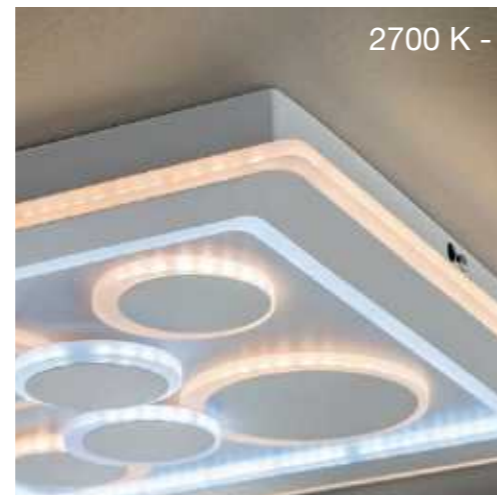

20985

20132

20136

30434

Das besondere Formendesign wertet Ihren Wohnraum optisch auf, egal ob im Esszimmer oder im Flur, schönes Licht ist garantiert.

These distinctive designs will enhance your home and provide beautiful lighting for dining rooms and halls.

Stilsicher, harmonisch und funktional. Deckenleuchten lassen Räume größer und Flure breiter wirken und ordnen sich unkompliziert jedem Einrichtungsstil unter.

Stylish, harmonious and functional. Ceiling luminaires make rooms appear larger and corridors wider, and fit easily to any furnishing style.

GTIN-ARTIKEL-NR./ GTIN-ITEM-NO.	SERIE/ SERIES	OBERFLÄCHE/ SURFACE	MAßE/ DIMENSION	LEUCHTMITTEL/ ILLUMINANTS	ACRYL/ ACRYLIC
4003694 20985 4	Ratio	weiß white	↔ 43x43 cm/↑ 6,4 cm	1 x LED 44 W 3400 lm/2700-6500 K	weiß white
4003694 20132 2	Ratio	weiß white	↔ 50x50 cm/↑ 5,3 cm	1 x LED 49 W 4300 lm/3000-6500 K	weiß white

GTIN-ARTIKEL-NR./ GTIN-ITEM-NO.	SERIE/ SERIES	OBERFLÄCHE/ SURFACE	MAßE/ DIMENSION	LEUCHTMITTEL/ ILLUMINANTS	ACRYL/ ACRYLIC
4003694 20136 0	Ratio	weiß white	↔ 50x50 cm/↑ 6,4 cm	1 x LED 48 W 4600 lm/2700-6500 K	weiß white
4003694 30434 4	Ratio	weiß white	↔ 38x21 cm/↔ 6 cm	1 x LED 17 W 1300 lm/2700/3350/4000 K	weiß white