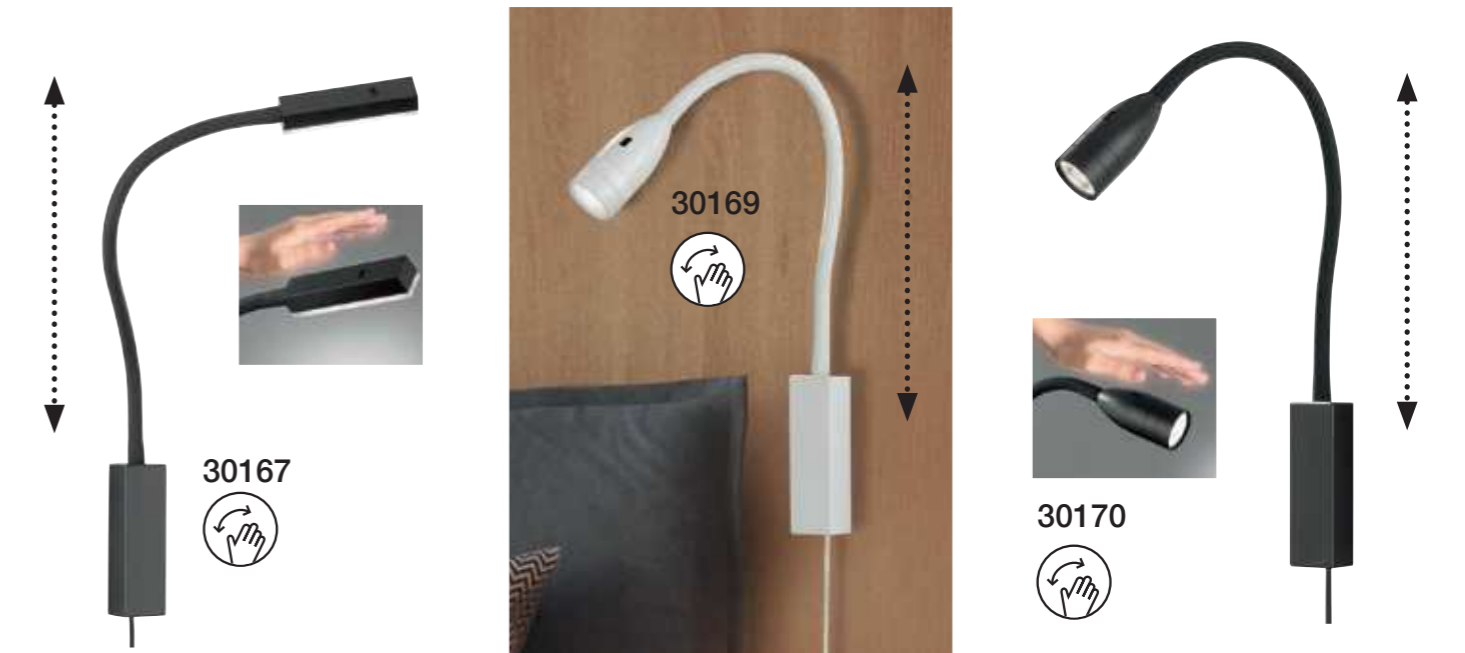

GTIN-ARTIKEL-NR./ GTIN-ITEM-NO.	SERIE/ SERIES	OBERFLÄCHE/ SURFACE	MAßE/ DIMENSION	LEUCHTMITTEL/ ILLUMINANTS
4003694 30432 0	Cama	sandschwarz sand black	↔ 10 cm/t 50 cm/→ 35 cm	1 x LED 6 W 740 lm/3000 K
4001133 30167 1	Raik	schwarz matt black mat	↔ 4 cm/t 57 cm/→ 35 cm	1 x LED 5 W 470 lm/3000 K
4001133 30169 5	Sten	weiß matt white mat	↔ 4 cm/t 61 cm/→ 35 cm	1 x LED 5 W 420 lm/3000 K
4001133 30170 1	Sten	schwarz matt black mat	↔ 4 cm/t 61 cm/→ 35 cm	1 x LED 5 W 420 lm/3000 K