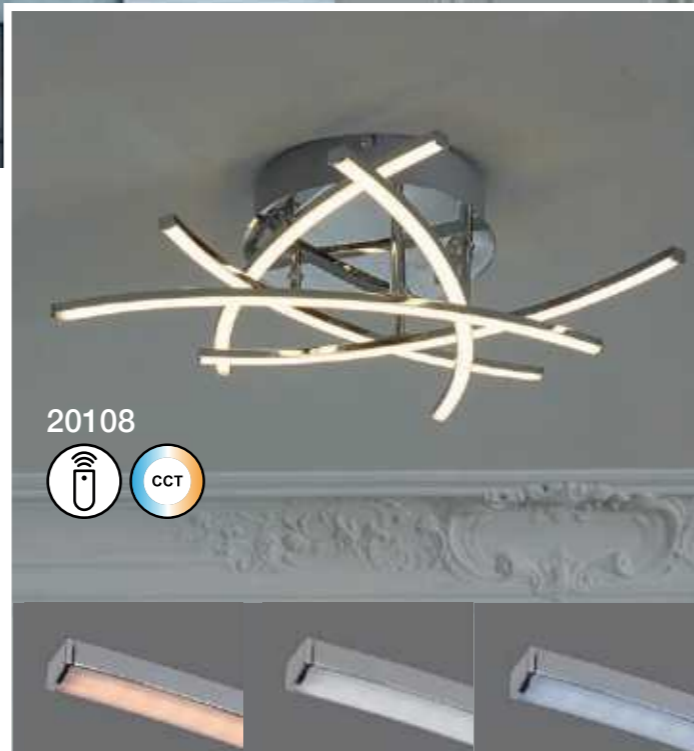

20108

GTIN-ARTIKEL-NR./ GTIN-ITEM-NO.	SERIE/ SERIES	OBERFLÄCHE/ SURFACE	MAßE/ DIMENSION	LEUCHTMITTEL/ ILLUMINANTS	ACRYL/ ACRYLIC
4003694 20925 0	Cross TW	nickelfarben matt nickel mat coloured	ø 55 cm/16,5 cm	6 x LED 4 W 3000 lm/2700-4000 K	weiß matt white mat
4001133 20108 7	Cross TW	chromfarben chrome coloured	ø 50 cm/16 cm	5 x LED 4,5 W 2700 lm/2700-4000 K	weiß matt white mat
4003694 20942 7	Visby	nickelfarben matt nickel mat coloured	ø 68 cm/13 cm	3 x LED 11 W 4100 lm/2700-6500 K	weiß matt white mat