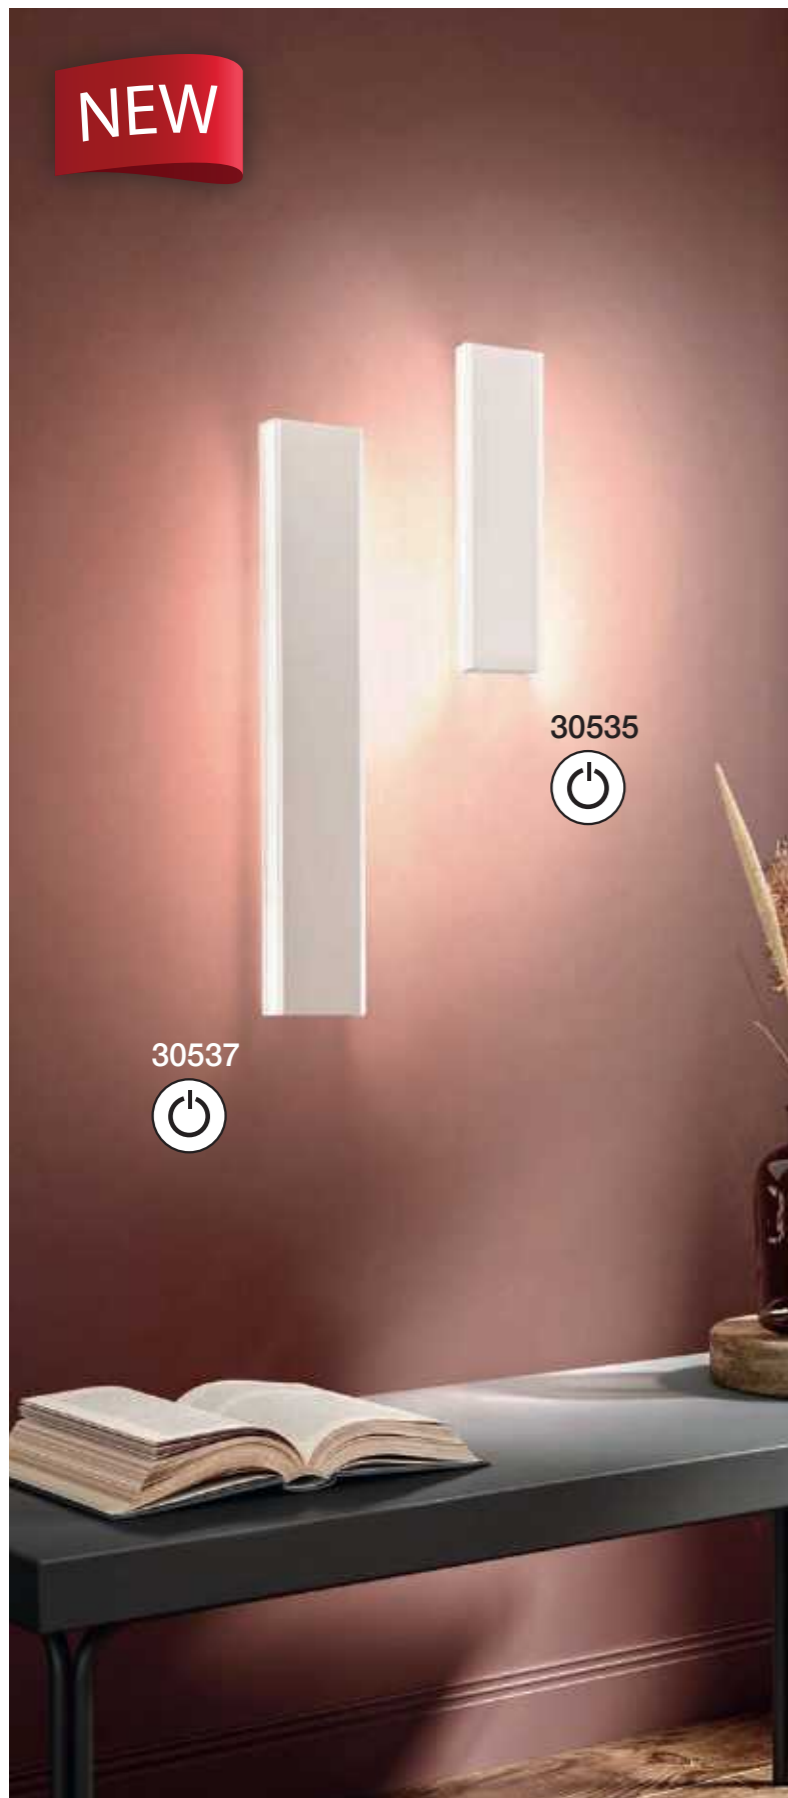

Wandleuchte funktional mit Schalter

Wall light functional
and switchable