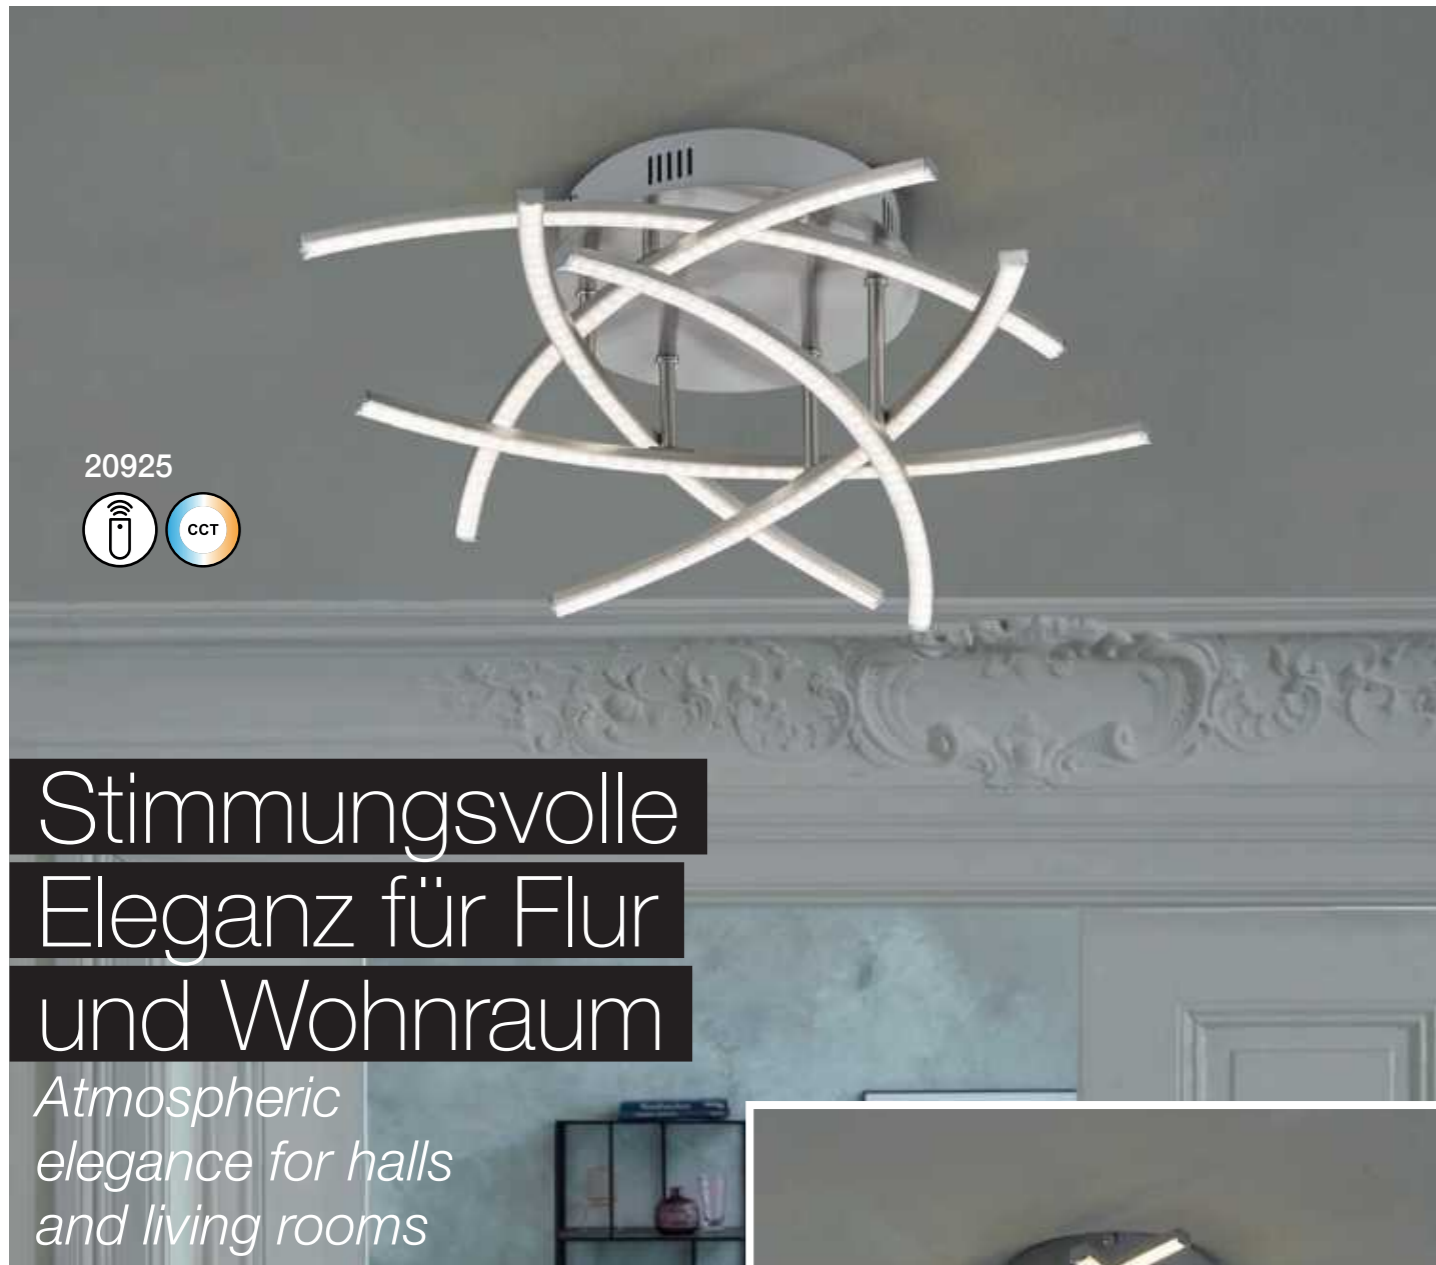

20925

Stimmungsvolle Eleganz für Flur und Wohnraum

Atmospheric elegance for halls and living rooms