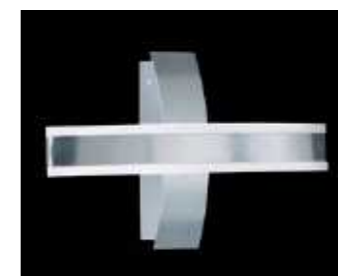

30054

2700 K

4000 K

30055

30056

Mit klarem Glasrand und
in alle Richtungen schwenkbar.

With a glass frame;
pivotable in all directions.

2700 K

3350 K

4000 K

30012

Diese Wandleuchten sind Lichtquellen, die sich in viele moderne Einrichtungsstile einpassen. Das Gestell lässt sich im oberen Bereich verbiegen und so kann die Lichtrichtung jederzeit verändert werden. Sie zeigen sich als vielseitig einsetzbarer Lichtspender – die Lesestunden mit exzellentem Licht bereichert.

These wall lamps will suit a wide variety of modern decors. They are extremely versatile, as the upper part of the stems can be bent to redirect the light. When placed in the living room, they make excellent reading lamps.

2700 K -

4000 K

30298

2700 K

4000 K

Die Lichttemperatur lässt sich regeln, so dass jeder das ideale Licht für sich nutzen kann.

The colour temperature can be adjusted to provide the right light for you.

30034

GTIN-ARTIKEL-NR./ GTIN-ITEM-NO.	SERIE/ SERIES	OBERFLÄCHE/ SURFACE	MAßE/ DIMENSION	LEUCHTMITTEL/ ILLUMINANTS	ACRYL/ ACRYLIC
4001133 30054 4	Pare TW	nickelfarben matt nickel mat coloured	↔ 40 cm/t 10 cm/ ↔ 11 cm	1 x LED 14 W/1600 lm/ 2700/3350/4000 K	weiß matt white mat
4001133 30055 1	Pare TW	nickelfarben matt nickel mat coloured	↔ 60 cm/t 10 cm/ ↔ 11 cm	1 x LED 20 W/2300 lm/ 2700/3350/4000 K	weiß matt white mat
4003694 30012 4	Bowl TW	nickelfarben matt nickel mat coloured	↔ 20 cm/t 7 cm ↔ 11 cm	1 x LED 6,5 W 700 lm/2700/3350/4000 K	weiß white
4003694 30298 2	Bowl TW	nickelfarben matt nickel mat coloured	↔ 30 cm/t 6 cm/ ↔ 11 cm	1 x LED 8,5 W 950 lm/2700/3350/4000 K	weiß white