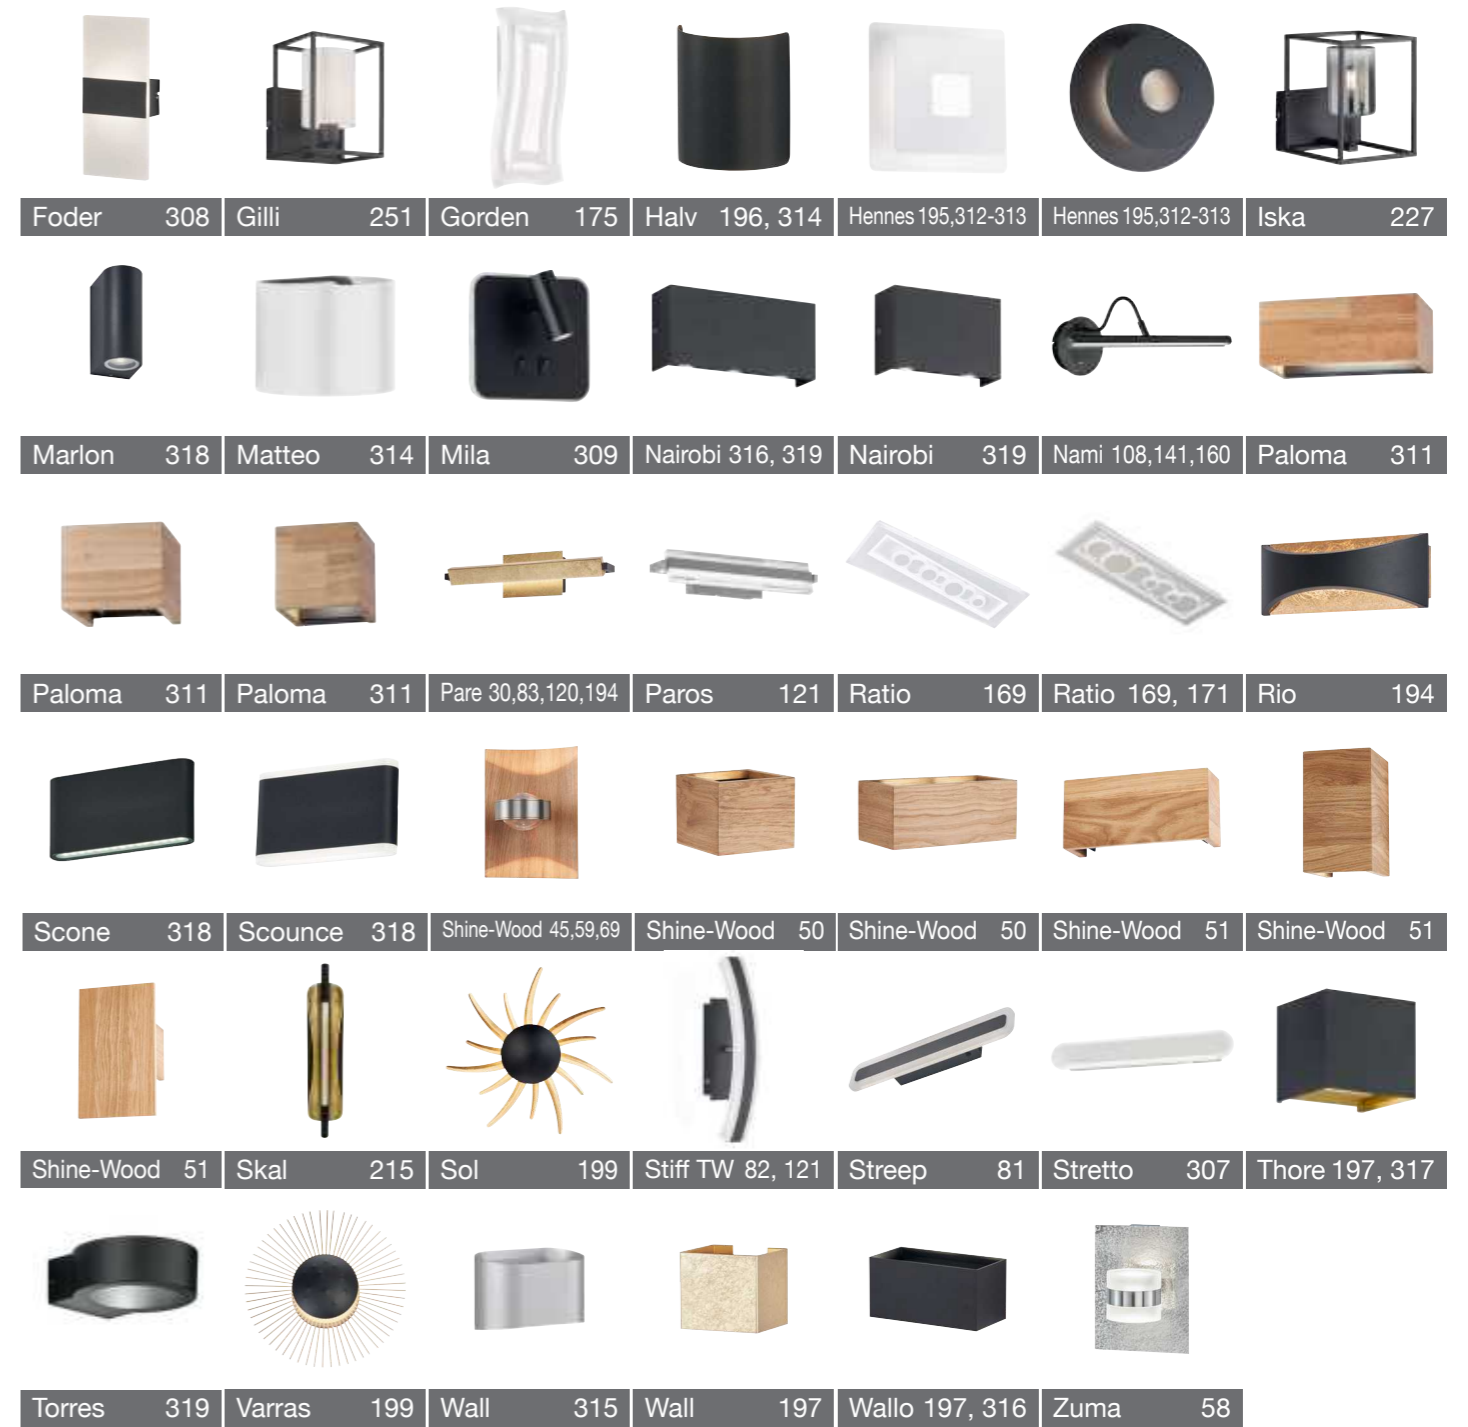

Wandleuchten

Wall lamps

Strahler

Spots