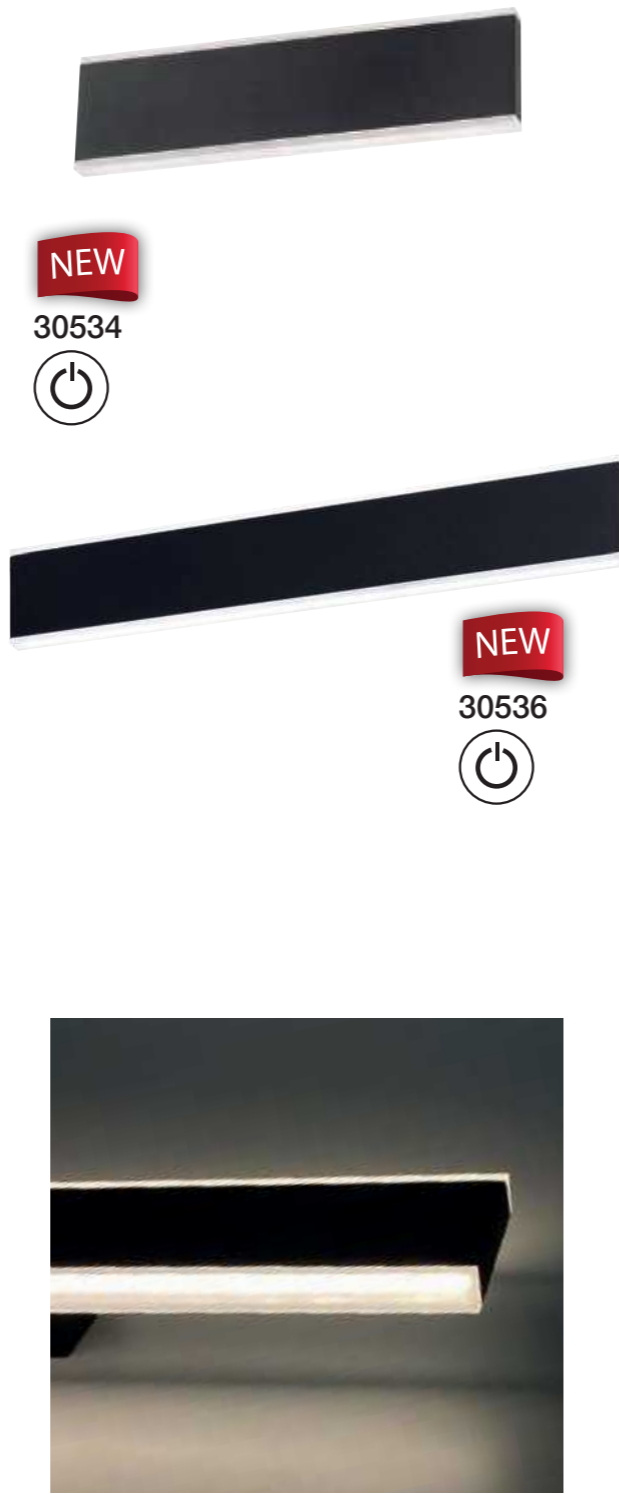

Wandleuchte funktional mit Schalter

Wall light functional
and switchable