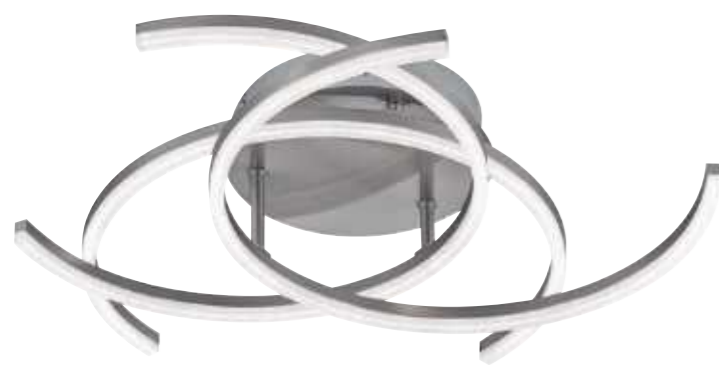

20925

Stimmungsvolle Eleganz für Flur und Wohnraum

Atmospheric elegance for halls and living rooms

20942

20108

GTIN-ARTIKEL-NR./ GTIN-ITEM-NO.	SERIE/ SERIES	OBERFLÄCHE/ SURFACE	MAßE/ DIMENSION	LEUCHTMITTEL/ ILLUMINANTS	ACRYL/ ACRYLIC
4003694 20925 0	Cross TW	nickelfarben matt nickel mat coloured	ø 55 cm/16,5 cm	6 x LED 4 W 3000 lm/2700-4000 K	weiß matt white mat
4001133 20108 7	Cross TW	chromfarben chrome coloured	ø 50 cm/16 cm	5 x LED 4,5 W 2700 lm/2700-4000 K	weiß matt white mat
4003694 20942 7	Visby	nickelfarben matt nickel mat coloured	ø 68 cm/13 cm	3 x LED 11 W 4100 lm/2700-6500 K	weiß matt white mat

Futuristisches Lichtdesign

Futuristic light design

60542

GTIN-ARTIKEL-NR./ GTIN-ITEM-NO.	SERIE/ SERIES	OBERFLÄCHE/ SURFACE	MAßE/ DIMENSION	LEUCHTMITTEL/ ILLUMINANTS	ACRYL/ ACRYLIC
4003694 20898 7	Sund TW	nickelfarben matt nickel mat coloured	ø 65 cm/128,5 cm	4 x LED 8 W 3400 lm/2700-6500 K	weiß white
4003694 60542 7	Sund TW	nickelfarben matt nickel mat coloured	ø 65 cm/140 cm	4 x LED 8 W 3400 lm/2700-6500 K	weiß white

20898

Das besondere Formendesign wertet Ihren Wohnraum optisch auf, egal ob im Esszimmer, in der Küche oder im Flur, schönes Licht ist garantiert.

These distinctive designs will upgrade your home and provide beautiful lighting for dining rooms, kitchens and halls.