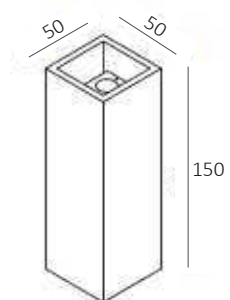

Accessoires:

Incl. LED driver GLP03WG500-P