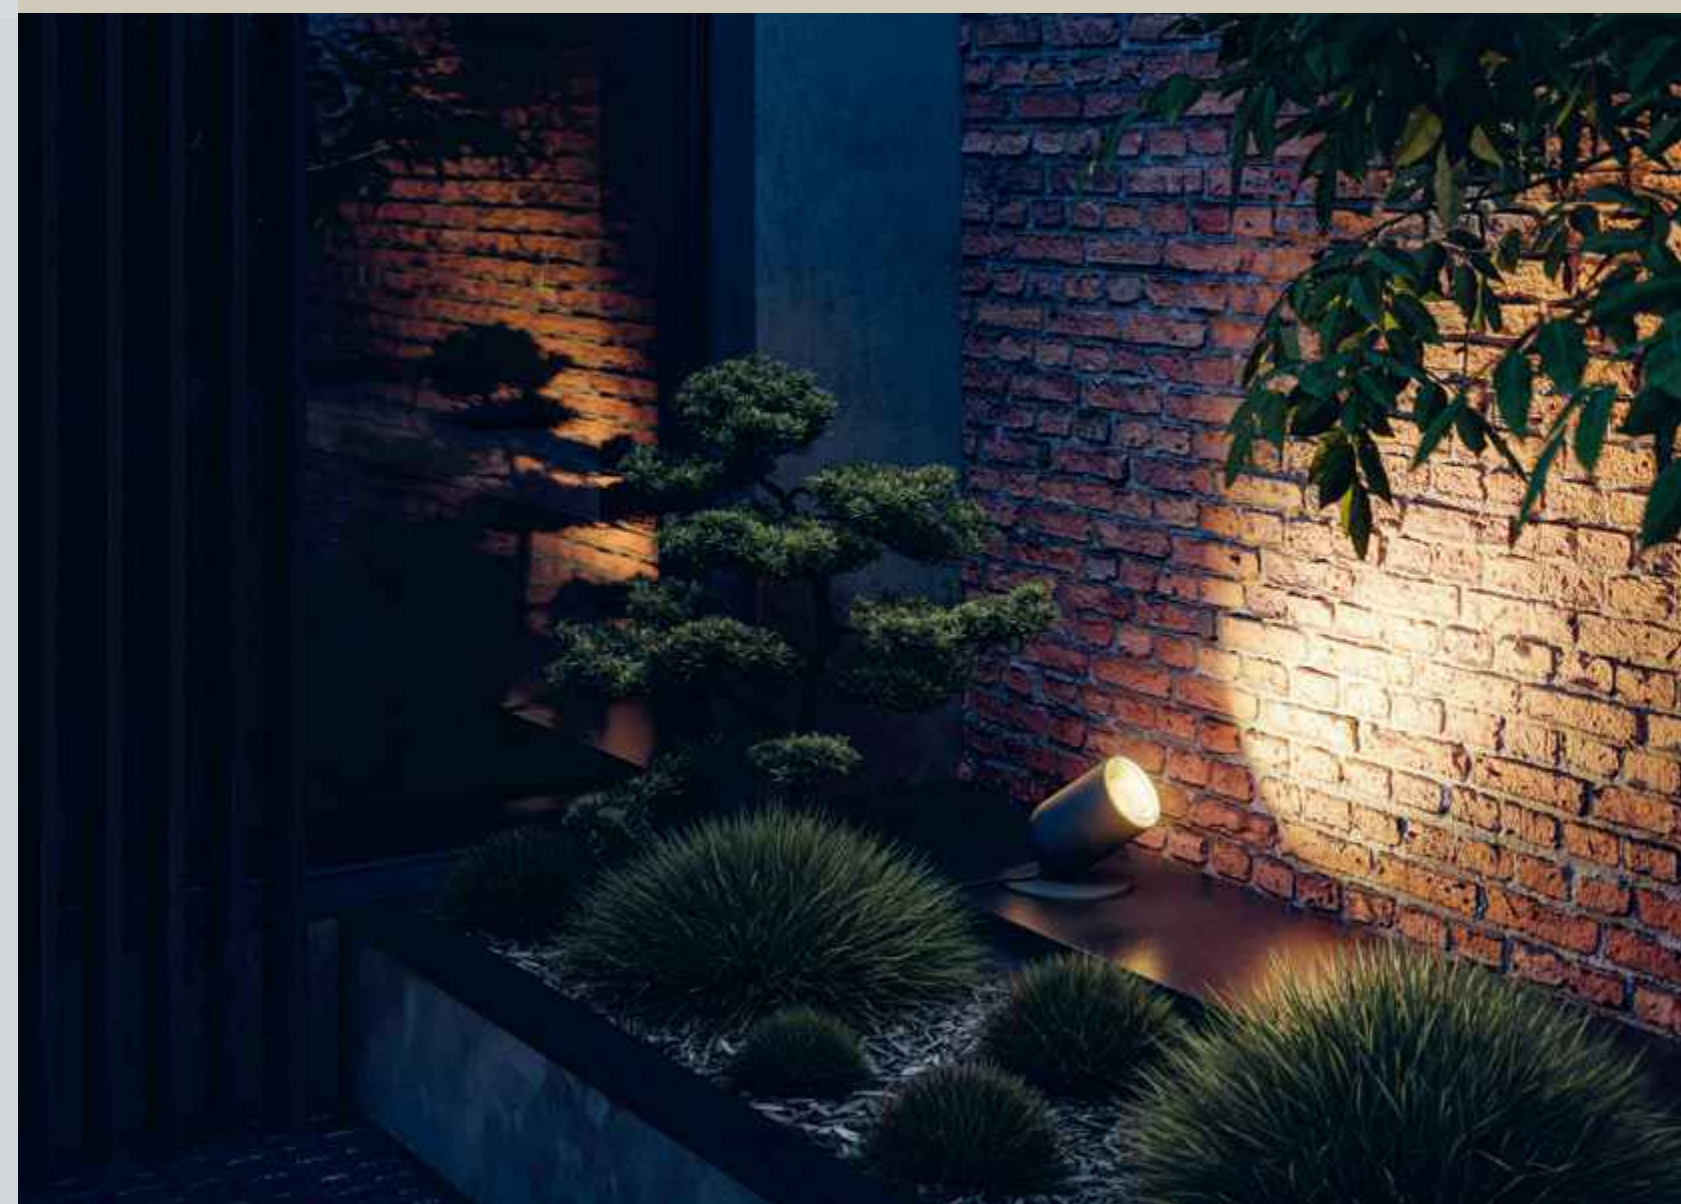

bik.4 base

Mit ihrem Aluminiumkorpus und einer Basis aus massivem Aluminium ist bik.4 base robust und flexibel zugleich. Ihr Kopf lässt sich um mehr als 300° drehen. Übrigens: bik.4-Leuchten lassen sich per IP44.DE connect ganz einfach anschließen, verbinden und bei Bedarf unkompliziert umpositionieren.

bik.4 base with its aluminium body and base of solid aluminium is both robust and flexible at the same time. Its head can be turned through more than 300°. By the way, IP44.DE connect makes it really easy for bik.4 luminaires to be plugged in and connected, and also to change their position in a straight-forward process.

bik.4 base

230V Power LED
15 W | 834 lm
2700K
IP65 | IP44
EEC F
ø 110 x 212 x ø 188 mm
anthracite
deep black

2700K
BUGFRIENDLY

connect