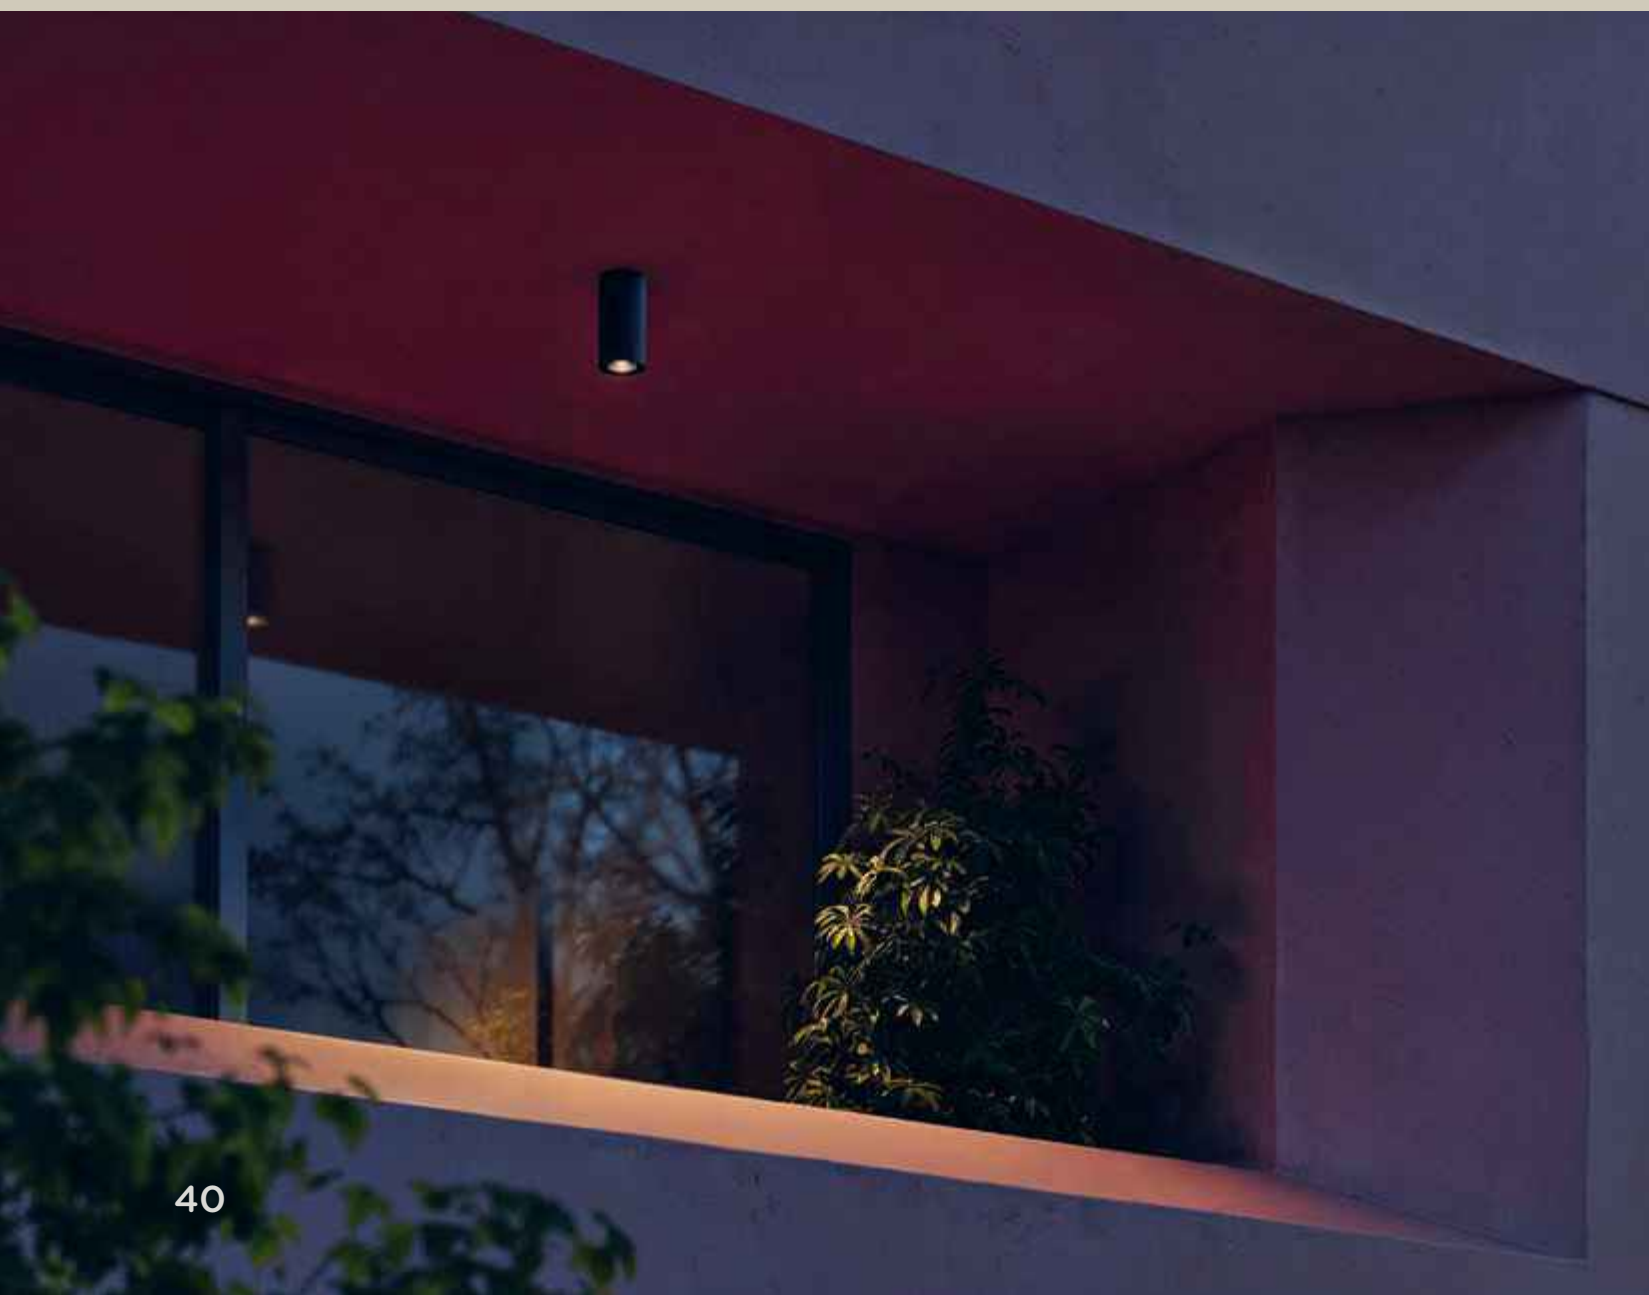

down.3

Als schlicht-schöner Allrounder wird down.3 gern dort eingesetzt, wo viele Einheiten oder größere Flächen auszustatten sind – ohne Kompromisse bei Design oder Funktionalität. Genauso passend ist das Downlight mit schwarzem Reflektor natürlich als Solitärleuchte, und das sowohl in zylindrischer wie auch rechteckiger Ausführung.

down.3 is popular as a simple, attractive all-rounder for situations with many units or larger areas, without compromising in terms of design or functionality. The downlight with a black reflector is naturally also ideal as a solitary luminaire in either the cylindrical or rectangular version.

down.3 R

230V Power LED
8 W | 319 lm
2700K
IP65
EEC F
ø 74 x 150 mm

anthracite
pure white
deep black

down.3 S

230V Power LED
8 W | 319 lm
2700K
IP65
EEC F
68 x 150 x 68 mm

anthracite
pure white
deep black