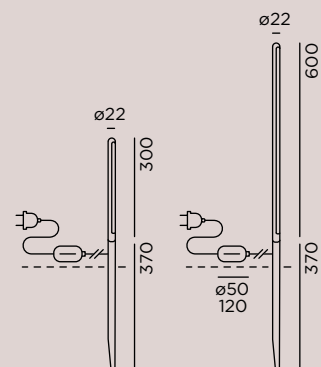

Farbe colour	Art.-Nr. item no.	Systemleistung system performance
kal S	deep black RAL 9005	93082-BL	4 W/80 lm
kal M	deep black RAL 9005	93083-BL	4 W/80 lm

+ Optional mit CH-Stecker . Art.-Nr. + Preise in separater Preisliste + www.IP44.de
with CH-plug as an option . item no. + prices in separate price list + www.IP44.de

kal connect

Zuleitung: 1,2 m Leuchte (05RN8-F 2x0,75 mm²) + 2 m Driver (05RN8-F 3G1,0 mm²) inkl. connect Stecker . Driver-Kabel auf Anfrage kürzbar	supply cable: 1,2 m luminaire (05RN8-F 2x0,75 mm²) + 2 m driver (05RN8-F 3G1,0 mm²) incl. connect plug . driver cable can be shortened on request

	Farbe colour	Art.-Nr. item no.	Systemleistung system performance
kal S connect	deep black RAL 9005	93082-BL-CO	4 W/80 lm
kal M connect	deep black RAL 9005	93083-BL-CO	4 W/80 lm

+ IP44.DE connect Zubehör . Hauptkatalog S. 346
IP44.DE connect accessory . main catalogue p. 346

Preise in separater Preisliste . prices in separate price list + www.IP44.de

Größe in mm
size in mm

kal solar Design: Klaus Nolting

für unbefestigte Beet- und Grünflächen for unpaved beds and greens

Lichttechnik: LED Lithium-Ionen Akku 1x 2600 mAh 2700K solar panel S	light technology: LED lithium-ion battery 1x 2600 mAh 2700K solar panel S
Dämmerungsfunktion: automat. Einschaltung bei Dämmerung für ca. 5 Std.	twilight function: automat. switch-on at dusk for approx. 5 hrs.
Zuleitung: 1,2 m Leuchte + 1 m Solarpanel (05RN8-F 2x0,75 mm²)	supply cable: 1,2 m luminaire + 1 m solar panel (05RN8-F 2x0,75 mm²)
ortsveränderlich	movable
Material: Leuchte: Aluminiumguss pulverbeschichtet + Polycarbonat matt; Stab: Edelstahl pulverbeschichtet Solarpanel: Kopf: Aluminiumguss pulverbeschichtet + Klarglas; Stab: Edelstahl pulverbeschichtet	material: luminaire: aluminium die-casting powder-coated + polycarbonate matt; pole: stainless steel powder-coated solar panel: head: aluminium die-casting powder-coated + clear glass; pole: stainless steel powder-coated
Schutzart: IP65	protection class: IP65
Dieses Produkt enthält eine Lichtquelle der Energieeffizienzklasse E	This product contains a light source of energy efficiency class E
Lichtrichtung: 	light direction:

	Farbe colour	Art.-Nr. item no.	Systemleistung system performance
kal S solar	deep black RAL 9005	93080-BL	1,1 W/30 lm
kal M solar	deep black RAL 9005	93081-BL	1,1 W/30 lm

kal solar join

Zuleitung: 1,2 m Leuchte (05RN8-F 2x0,75 mm²) inkl. solar join Stecker	supply cable: 1,2 m luminaire (05RN8-F 2x0,75 mm²) incl. solar join plug

	Farbe colour	Art.-Nr. item no.	Systemleistung system performance
kal S solar join	deep black RAL 9005	93080-BL-JO	4 W/104 lm - 1 W/26 lm 1x kal S solar join - 4x kal S solar join
kal M solar join	deep black RAL 9005	93081-BL-JO	4 W/104 lm - 1 W/26 lm 1x kal M solar join - 4x kal M solar join

+ IP44.DE solar join Zubehör . Hauptkatalog S. 361
IP44.DE solar join accessory . main catalogue p. 361

Preise in separater Preisliste . prices in separate price list + www.IP44.de