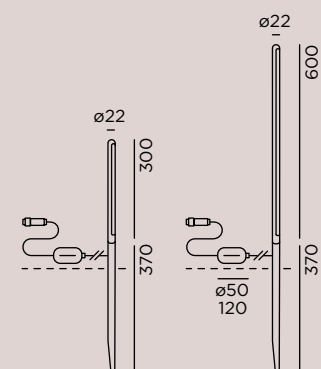

Farbe colour	Art.-Nr. item no.	Systemleistung system performance
kal S	deep black RAL 9005	93082-BL	4 W/80 lm
kal M	deep black RAL 9005	93083-BL	4 W/80 lm

+ Optional mit CH-Stecker . Art.-Nr. + Preise in separater Preisliste + www.IP44.de
with CH-plug as an option . item no. + prices in separate price list + www.IP44.de

kal connect

Zuleitung: 1,2 m Leuchte (05RN8-F 2x0,75 mm²) + 2 m Driver (05RN8-F 3G1,0 mm²) inkl. connect Stecker . Driver-Kabel auf Anfrage kürzbar	supply cable: 1,2 m luminaire (05RN8-F 2x0,75 mm²) + 2 m driver (05RN8-F 3G1,0 mm²) incl. connect plug . driver cable can be shortened on request

	Farbe colour	Art.-Nr. item no.	Systemleistung system performance
kal S connect	deep black RAL 9005	93082-BL-CO	4 W/80 lm
kal M connect	deep black RAL 9005	93083-BL-CO	4 W/80 lm

+ IP44.DE connect Zubehör . Hauptkatalog S. 346
IP44.DE connect accessory . main catalogue p. 346

Preise in separater Preisliste . prices in separate price list + www.IP44.de

Größe in mm
size in mm

kal solar Design: Klaus Nolting

für unbefestigte Beet- und Grünflächen for unpaved beds and greens

Lichttechnik: LED Lithium-Ionen Akku 1x 2600 mAh 2700K solar panel S	light technology: LED lithium-ion battery 1x 2600 mAh 2700K solar panel S
Dämmerungsfunktion: automat. Einschaltung bei Dämmerung für ca. 5 Std.	twilight function: automat. switch-on at dusk for approx. 5 hrs.
Zuleitung: 1,2 m Leuchte + 1 m Solarpanel (05RN8-F 2x0,75 mm²)	supply cable: 1,2 m luminaire + 1 m solar panel (05RN8-F 2x0,75 mm²)
ortsveränderlich	movable
Material: Leuchte: Aluminiumguss pulverbeschichtet + Polycarbonat matt; Stab: Edelstahl pulverbeschichtet Solarpanel: Kopf: Aluminiumguss pulverbeschichtet + Klarglas; Stab: Edelstahl pulverbeschichtet	material: luminaire: aluminium die-casting powder-coated + polycarbonate matt; pole: stainless steel powder-coated solar panel: head: aluminium die-casting powder-coated + clear glass; pole: stainless steel powder-coated
Schutzart: IP65	protection class: IP65
Dieses Produkt enthält eine Lichtquelle der Energieeffizienzklasse E	This product contains a light source of energy efficiency class E
Lichtrichtung: 	light direction:

	Farbe colour	Art.-Nr. item no.	Systemleistung system performance
kal S solar	deep black RAL 9005	93080-BL	1,1 W/30 lm
kal M solar	deep black RAL 9005	93081-BL	1,1 W/30 lm

kal solar join

Zuleitung: 1,2 m Leuchte (05RN8-F 2x0,75 mm²) inkl. solar join Stecker	supply cable: 1,2 m luminaire (05RN8-F 2x0,75 mm²) incl. solar join plug

	Farbe colour	Art.-Nr. item no.	Systemleistung system performance
kal S solar join	deep black RAL 9005	93080-BL-JO	4 W/104 lm - 1 W/26 lm 1x kal S solar join - 4x kal S solar join
kal M solar join	deep black RAL 9005	93081-BL-JO	4 W/104 lm - 1 W/26 lm 1x kal M solar join - 4x kal M solar join

+ IP44.DE solar join Zubehör . Hauptkatalog S. 361
IP44.DE solar join accessory . main catalogue p. 361

Preise in separater Preisliste . prices in separate price list + www.IP44.de