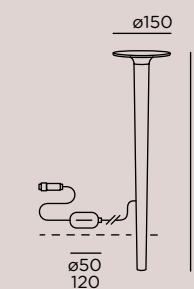

Größe in mm
size in mm