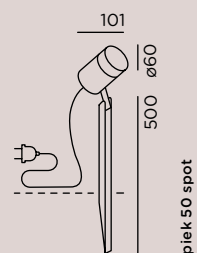

piek 25 spot