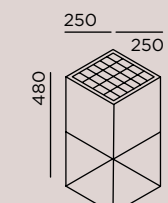

**material:**  
aluminium powder-coated  
+ cover: white outdoor fabric translucent

**protection class: IP65**

**This product contains a light source of energy efficiency class F**

**light direction:**

**alternative power source:**  
2 m USB-C-cable included