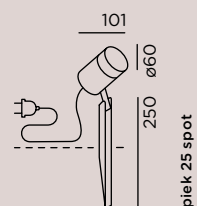

light technology:
230V Power LED
2700K
L70/50.000 h

reflector: spot . beam angle 12°

dimmbare

supply cable:
5 m luminaire (05RN8-F 3G0,75 mm²)
incl. safety plug ready to connect

movable

material:
head: aluminium die-casting powder-coated
+ clear glass; pole: stainless steel powder-coated

Schutzart:
Leuchte: IP65 . Stecker: IP44

Dieses Produkt enthält eine Lichtquelle der Energieeffizienzklasse F

protection class:
luminaire: IP65 . plug: IP44

This product contains a light source of energy efficiency class F

Lichtrichtung:

light direction:

	Farbe colour	Art.-Nr. item no.	Systemleistung system performance
piek 25 spot	anthracite RAL 7016	92076-AN	6 W/232 lm
	cool brown	92076-CB	6 W/232 lm
	deep black RAL 9005	92076-BL	6 W/232 lm
piek 50 spot	anthracite RAL 7016	92077-AN	6 W/232 lm
	cool brown	92077-CB	6 W/232 lm
	deep black RAL 9005	92077-BL	6 W/232 lm
piek 100 spot	anthracite RAL 7016	92078-AN	6 W/232 lm
	cool brown	92078-CB	6 W/232 lm
	deep black RAL 9005	92078-BL	6 W/232 lm

+ Optional mit piek cover . Art.-Nr. + Preise in separater Preisliste + www.IP44.de
with piek cover as an option . item no. + prices in separate price list + www.IP44.de

+ Optional mit CH-Stecker . Art.-Nr. + Preise in separater Preisliste + www.IP44.de
with CH-plug as an option . item no. + prices in separate price list + www.IP44.de

Preise in separater Preisliste . prices in separate price list + www.IP44.de