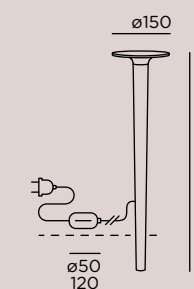

Größe in mm
size in mm