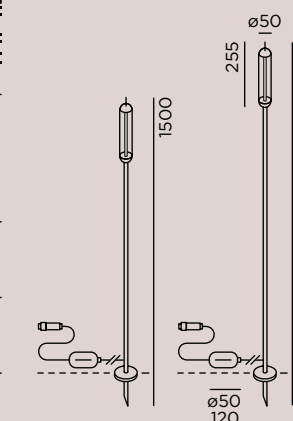

reed connect

Zuleitung: 1,4 m reed M/1,2 m reed L (05RN8-F 2x0,75 mm²) + 2 m Driver (05RN8-F 3G1,0 mm²) inkl. connect Stecker . Driver-Kabel auf Anfrage kürzbar	supply cable: 1,4 m reed M/1,2 m reed L (05RN8-F 2x0,75 mm²) + 2 m driver (05RN8-F 3G1,0 mm²) incl. connect plug driver cable can be shortened on request

	Farbe colour	Art.-Nr. item no.	Systemleistung system performance
reed M connect	deep black RAL 9005	93823-BL-CO	4 W/54 lm
reed L connect	deep black RAL 9005	93824-BL-CO	4 W/54 lm

+ IP44.DE connect Zubehör . Hauptkatalog S. 346
IP44.DE connect accessory . main catalogue p. 346