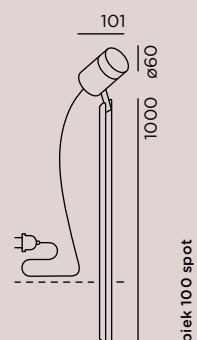

piek 50 spot

piek 100 spot

Größe in mm
size in mm

piek spot connect Design: Sebastian David Büscher

für unbefestigte Beet- und Grünflächen for unpaved beds and greens

Lichttechnik:
230V Power LED
2700K
L70/50.000 h

Reflektor: Spot . Abstrahlwinkel 12°

Zuleitung:
5 m Leuchte (05RN8-F 3G0,75 mm²)
inkl. connect Stecker . Kabel auf Anfrage kürzbar

ortsveränderlich

Material:
Kopf: Aluminiumguss pulverbeschichtet + Klarglas
Stab: Edelstahl pulverbeschichtet

Schutzart: IP65

light technology:
230V Power LED
2700K
L70/50.000 h

reflector: spot . beam angle 12°

supply cable:
5 m luminaire (05RN8-F 3G0,75 mm²)
incl. connect plug . cable can be shortened on request

movable

material:
head: aluminium die-casting powder-coated
+ clear glass; pole: stainless steel powder-coated

protection class: IP65

Dieses Produkt enthält eine Lichtquelle der Energieeffizienzklasse F

This product contains a light source of energy efficiency class F

Lichtrichtung:

light direction:

	Farbe colour	Art.-Nr. item no.	Systemleistung system performance
piek 25 spot connect	anthracite RAL 7016	92076-AN-CO	6 W/232 lm
	cool brown	92076-CB-CO	6 W/232 lm
	deep black RAL 9005	92076-BL-CO	6 W/232 lm
piek 50 spot connect	anthracite RAL 7016	92077-AN-CO	6 W/232 lm
	cool brown	92077-CB-CO	6 W/232 lm
	deep black RAL 9005	92077-BL-CO	6 W/232 lm
piek 100 spot connect	anthracite RAL 7016	92078-AN-CO	6 W/232 lm
	cool brown	92078-CB-CO	6 W/232 lm
	deep black RAL 9005	92078-BL-CO	6 W/232 lm

+ Optional mit piek cover . Art.-Nr. + Preise in separater Preisliste + www.IP44.de
with piek cover as an option . item no. + prices in separate price list + www.IP44.de

+ IP44.DE connect Zubehör . Hauptkatalog S. 346
IP44.DE connect accessory . main catalogue p. 346

Preise in separater Preisliste . prices in separate price list + www.IP44.de