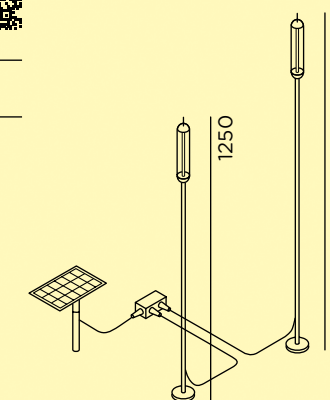

Farbe
colour

■ deep black
RAL 9005

Art.-Nr.
item no.

93820-BL

Systemleistung
system performance

2x 0,55 W/11 lm

Preise in separater Preisliste . prices in separate price list + www.IP44.de

Größe in mm
size in mm