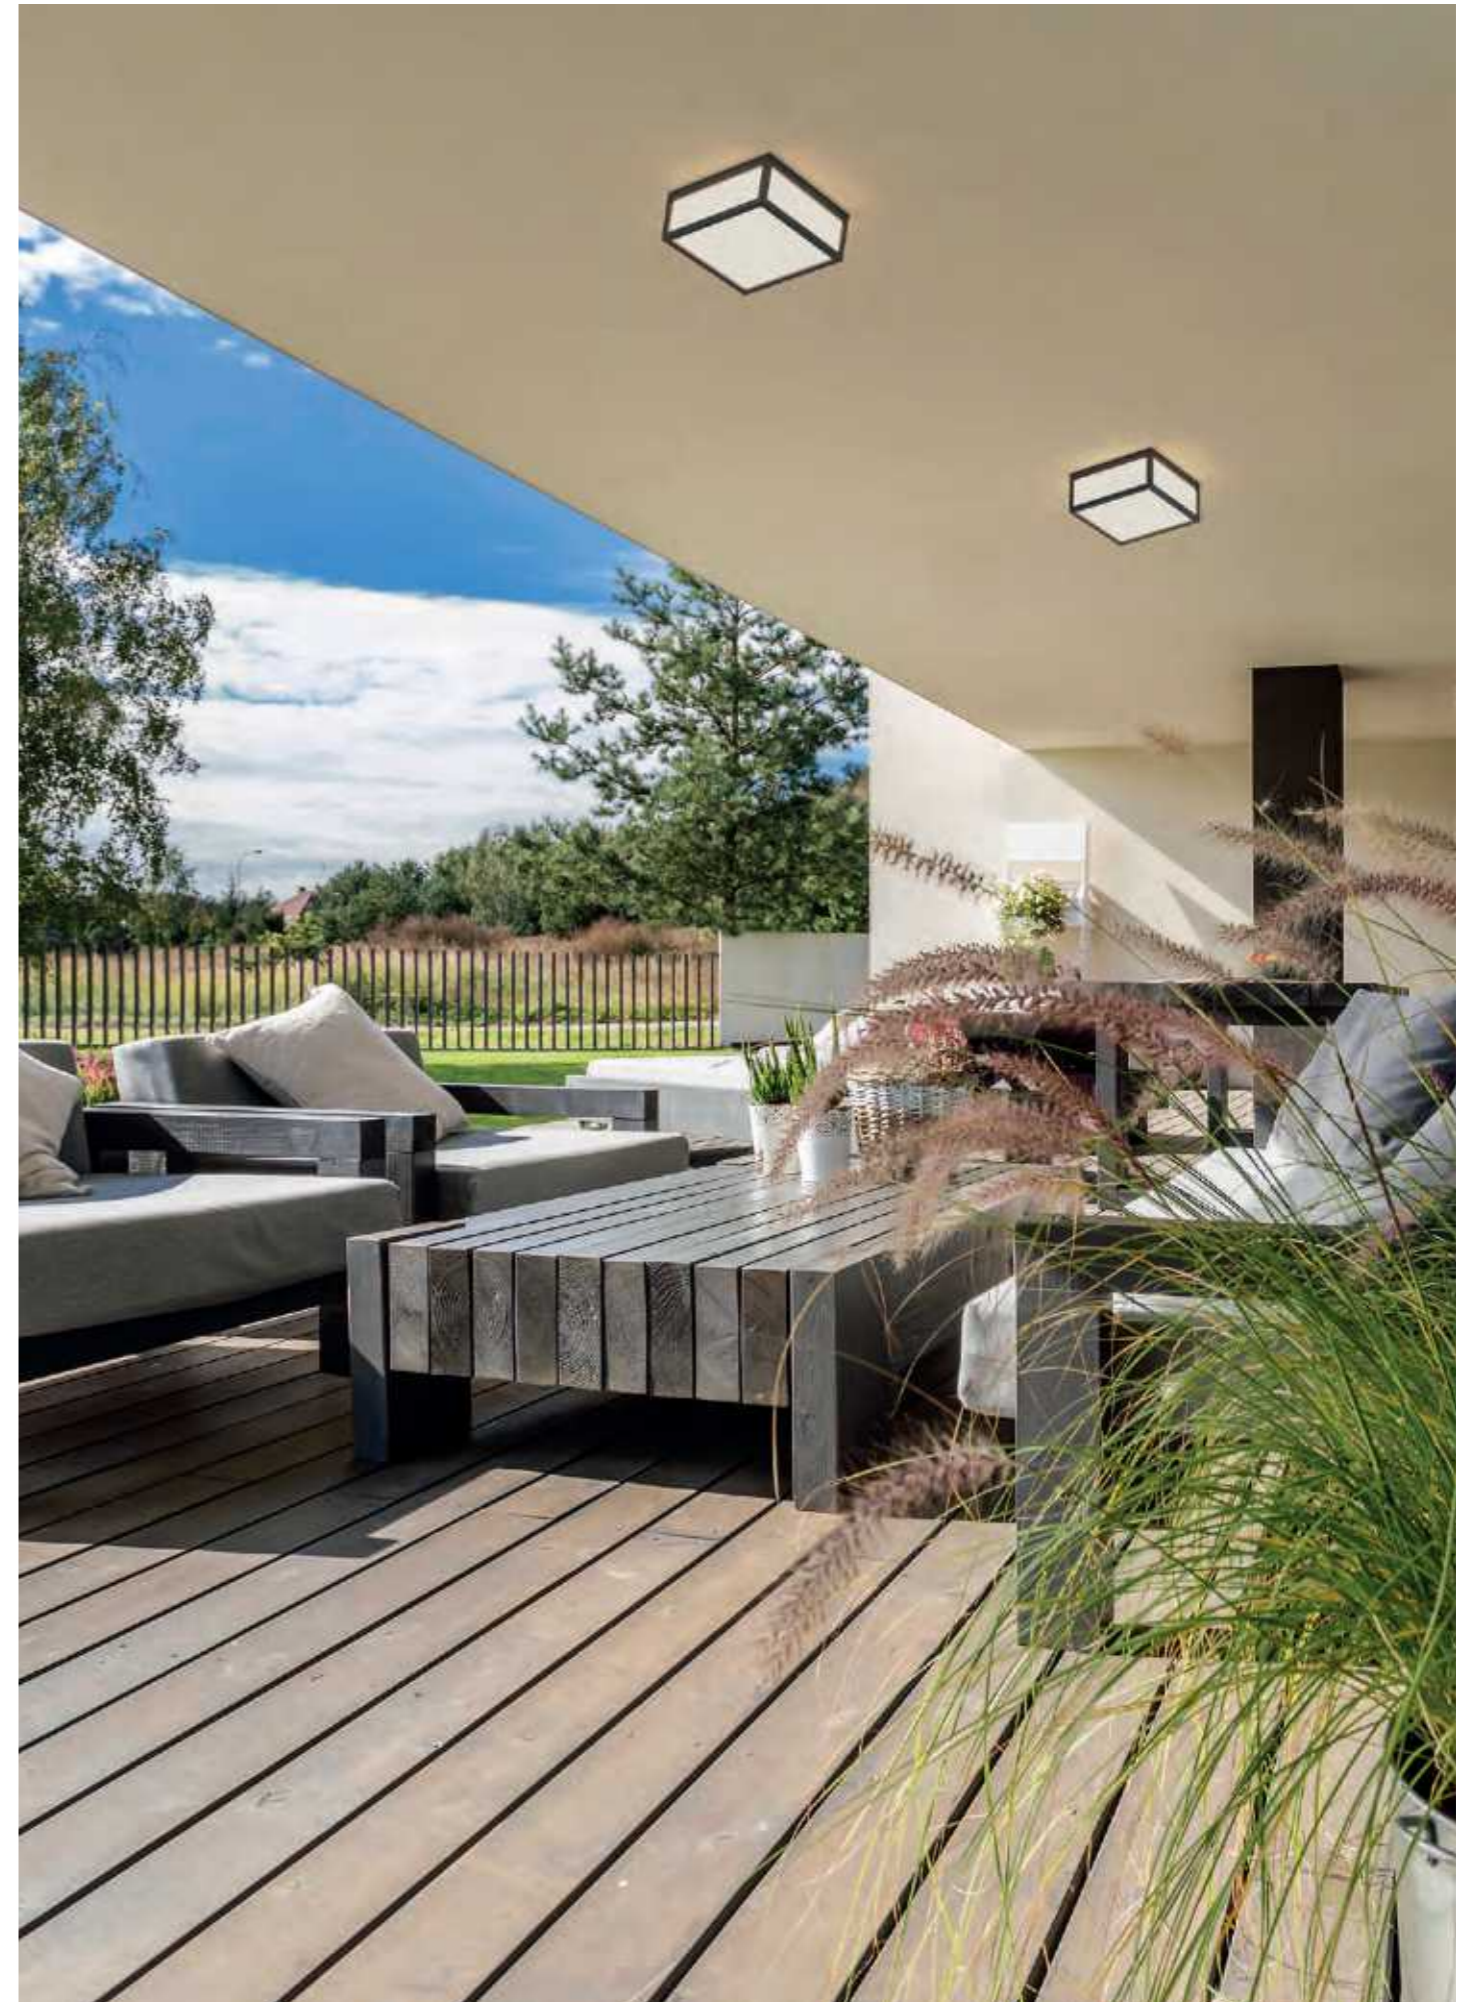

REFERENCE	BULBS NOT INCLUDED	FINISH
8378	2L x E27	Gris Oscuro-Dark Grey
8379	2L x E27	Blanco-White
8380	2L x E27	Corten-Corten
máx. 20W LED (No incl)		100-240V ~ 50/60Hz Aluminio-Aluminium