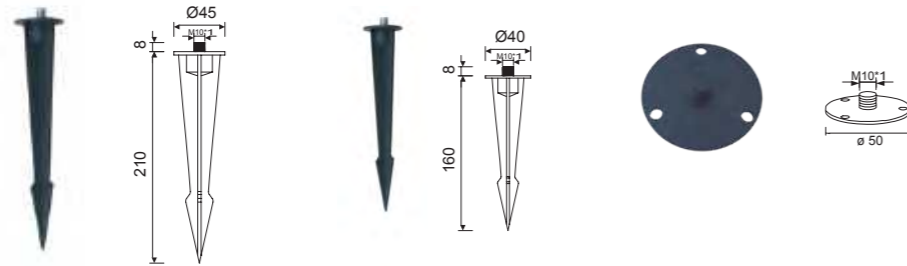

Complementos Exterior-Outdoor Complements

Piqueta-Spike 210 mm	Piqueta-Spike 160 mm	Base-Ground base ø50
TU0652	TU0492	TU0494

1400
pág. 480