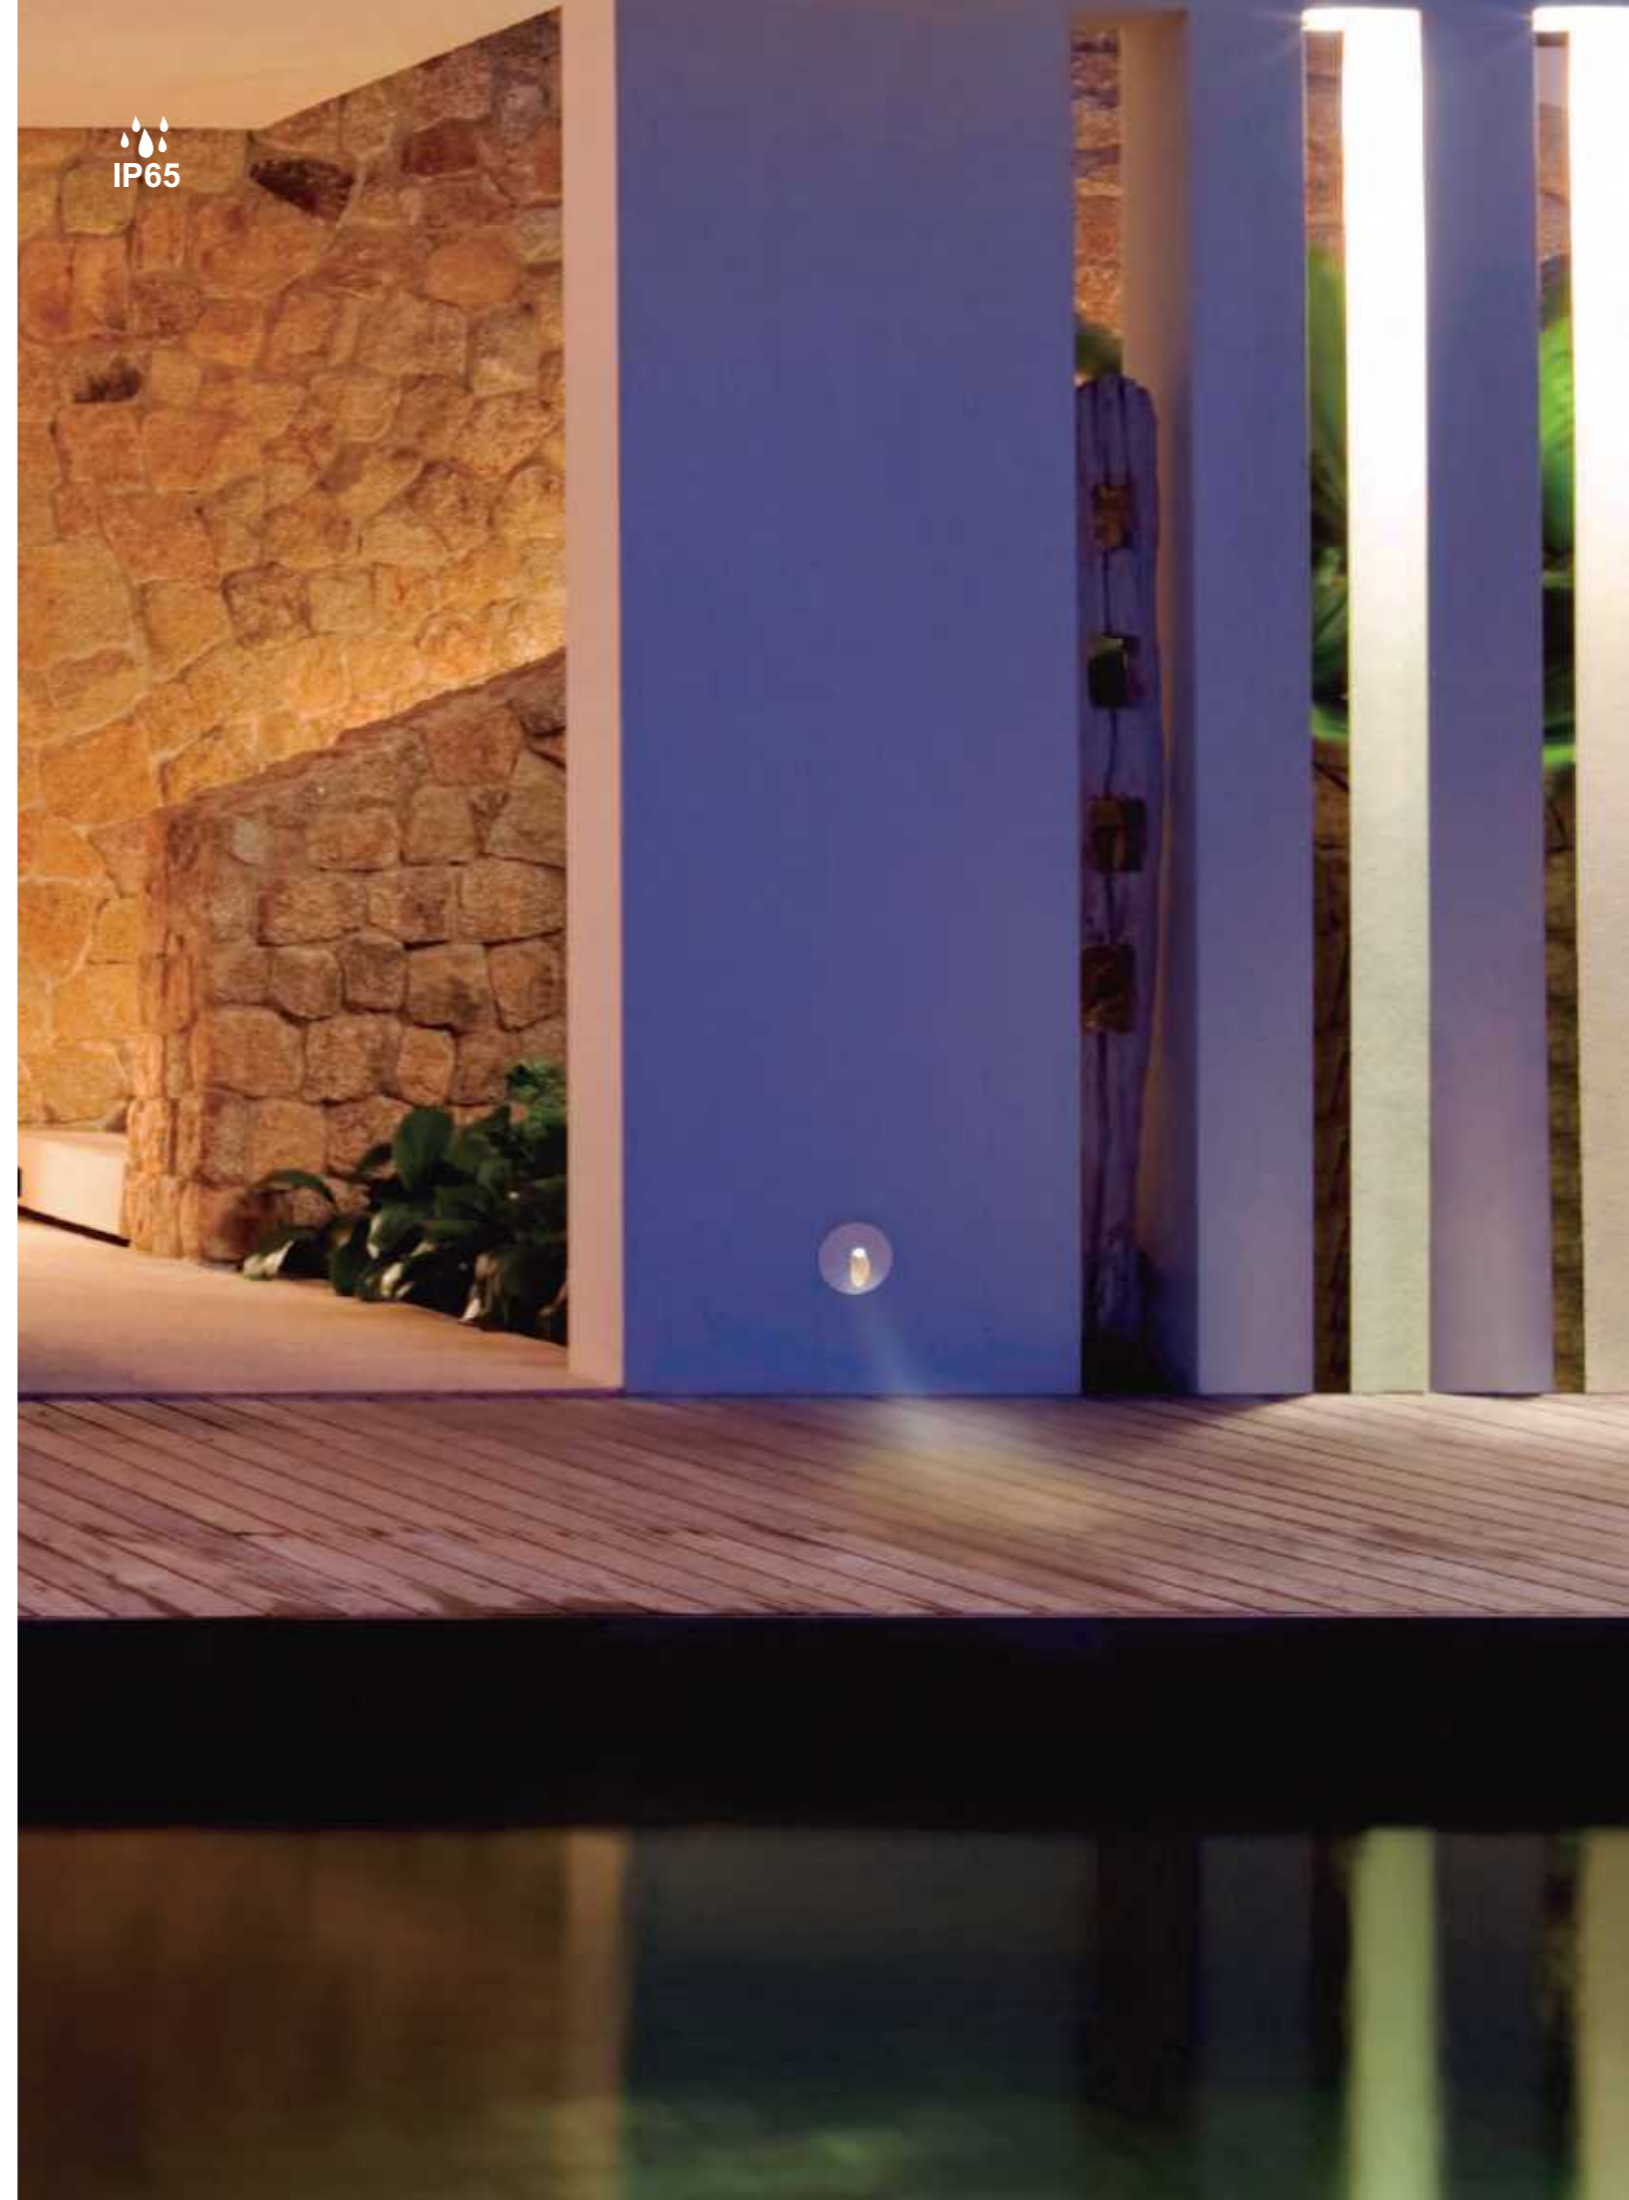

LUMINOUS INTENSITY DISTRIBUTION DIAGRAM

LUMINOUS INTENSITY DISTRIBUTION DIAGRAM

× Modos Instalación-Installation Forms

Con tubo carcasa-Recessed tube housing

76mm

Con pinzas-With clamps

74mm

REFERENCE	K	LED WATT	LUMENS	FINISH
7027	3000K	3W	210lm	Gris Oscuro-Dark Grey
7028	3000K	3W	210lm	Negro arena-Sand black
7029	3000K	3W	210lm	Blanco arena-Sand white
7030	3000K	3W	210lm	Gris Oscuro-Dark Grey
7031	3000K	3W	210lm	Negro arena-Sand black
7032	3000K	3W	210lm	Blanco arena-Sand white
200-240V~ 50/60Hz CRI:≥ 80				Aluminio/PC-Aluminium/PC