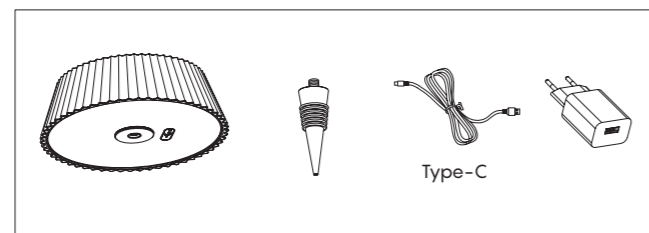

REFERENCE	K	LED WATT	LUMENS	FINISH
7930	3000K	2W	180lm	Blanco-White
7931	3000K	2W	180lm	Negro-Black
7932	3000K	2W	180lm	Corten-Corten
		DC 5V / 1A	Aluminio-Aluminium	

Included