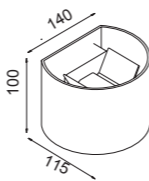

REFERENCE	K	LED WATT	LUMENS	FINISH	IP	DAVOS
New 8589	2700K	12W	1100lm	Gris oscuro-Dark grey	54	Dimmable
New 8600	2700K	12W	1100lm	Blanco arena-Sand white	54	Dimmable
New 8601	2700K	12W	1100lm	Negro arena-Sand black	54	Dimmable
New 8602	2700K	12W	1100lm	Corten-Corten	54	Dimmable
6520	3000K	12W	1100lm	Gris oscuro-Dark grey	54	On-off
6521	3000K	12W	1100lm	Blanco arena-Sand white	54	On-off
6524	3000K	12W	1100lm	Negro arena-Sand black	54	On-off
6527	3000K	12W	1100lm	Corten-Corten	54	On-off
7647	4000K	12W	1100lm	Gris oscuro-Dark grey	54	On-off
7648	4000K	12W	1100lm	Blanco arena-Sand white	54	On-off
7649	4000K	12W	1100lm	Negro arena-Sand black	54	On-off
7650	4000K	12W	1100lm	Corten-Corten	54	On-off
DAVOS						
New 8604	2700K	12W	1100lm	Negro arena-Sand black	54	Dimmable
New 8603	2700K	12W	1100lm	Blanco arena-Sand white	54	Dimmable
6522	3000K	12W	1100lm	Gris oscuro-Dark grey	54	On-off
6523	3000K	12W	1100lm	Blanco arena-Sand white	54	On-off
7645	4000K	12W	1100lm	Gris oscuro-Dark grey	54	On-off
7646	4000K	12W<!-- <td-->1100lm	Blanco arena-Sand white	54	On-off	
DAVOS XL						
New 8609	2700K	20W	1830lm	Gris oscuro-Dark grey	65	Dimmable
New 8610	2700K	20W	1830lm	Blanco arena-Sand white	65	Dimmable
New 8611	2700K	20W	1830lm	Negro arena-Sand black	65	Dimmable
New 8612	2700K	20W	1830lm	Corten-Corten	65	Dimmable
7435	3000K	20W	1830lm	Gris oscuro-Dark grey	65	On-off
7436	3000K	20W	1830lm	Blanco arena-Sand white	65	On-off
7437	3000K	20W	1830lm	Negro arena-Sand black	65	On-off
7438	3000K	20W	1830lm	Corten-Corten	65	On-off
7651	4000K	20W	1830lm	Gris oscuro-Dark grey	65	On-off
7652	4000K	20W	1830lm	Blanco arena-Sand white	65	On-off
7653	4000K	20W	1830lm	Negro arena-Sand black	65	On-off
7654	4000K	20W	1830lm	Corten-Corten	65	On-off
DAVOS DOUBLE						
New 8605	2700K	24W	2200lm	Gris oscuro-Dark grey	54	Dimmable
New 8606	2700K	24W	2200lm	Blanco arena-Sand white	54	Dimmable
New 8607	2700K	24W	2200lm	Negro arena-Sand black	54	Dimmable
New 8608	2700K	24W	2200lm	Corten-Corten	54	Dimmable
7815	3000K	24W	2200lm	Gris oscuro-Dark grey	54	On-off
7816	3000K	24W	2200lm	Blanco arena-Sand white	54	On-off
7817	3000K	24W	2200lm	Negro arena-Sand black	54	On-off
7818	3000K	24W	2200lm	Corten-Corten	54	On-off
7819	4000K	24W	2200lm	Gris oscuro-Dark grey	54	On-off
7820	4000K	24W	2200lm	Blanco arena-Sand white	54	On-off
7821	4000K	24W	2200lm	Negro arena-Sand black	54	On-off
7822	4000K	24W	2200lm	Corten-Corten	54	On-off
220-240V~ 50/60Hz				Aluminio-Aluminium		

DAVOS

DAVOS XL