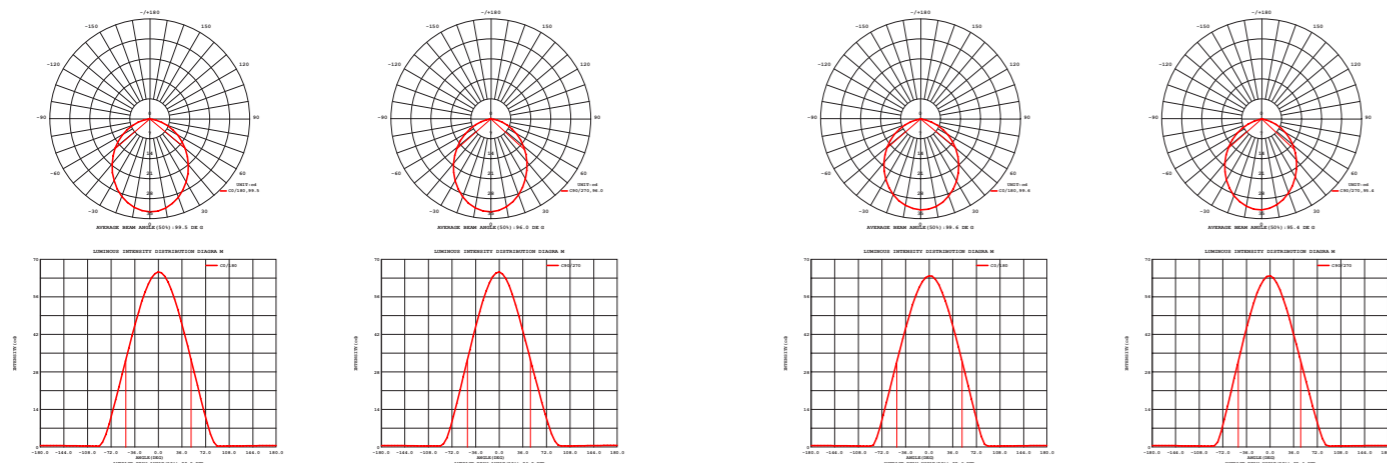

REFERENCE	K	LED WATT	LUMENS	FINISH
7027	3000K	3W	210lm	Gris Oscuro-Dark Grey
7028	3000K	3W	210lm	Negro arena-Sand black
7029	3000K	3W	210lm	Blanco arena-Sand white
7030	3000K	3W	210lm	Gris Oscuro-Dark Grey
7031	3000K	3W	210lm	Negro arena-Sand black
7032	3000K	3W	210lm	Blanco arena-Sand white
200-240V~ 50/60Hz CRI:≥ 80				Aluminio/PC-Aluminium/PC

LUMINOUS INTENSITY DISTRIBUTION DIAGRAM

LUMINOUS INTENSITY DISTRIBUTION DIAGRAM

× Modos Instalación-Installation Forms

Con tubo carcasa-Recessed tube housing

76mm

Con pinzas-With clips

74mm