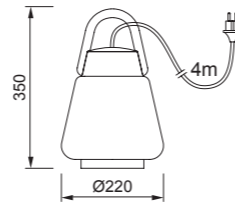

REFERENCE	BULB NO INCLUDED	FINISH
6213	1L x E27	Blanco/Gris antracita-White/Gray Anthracite
	máx. 20W LED (No incl)	100-240V~ 50/60Hz ABS/PE/Aluminium

REFERENCE	FINISH	
6215	Peana-Base	Gris antracita/Gray Anthracite
6214	Gancho-Hook	Gris antracita/Gray Anthracite
6218	Peana-Base	Acero Inoxidable-Base mármol negro Stainless Steel-Black marble base

OAMI 004721413-023/024/025

6213+6215