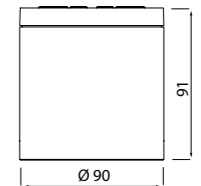

REFERENCE	BULB NO INCLUDED	FINISH
7904	GU10	Blanco-White
7905	GU10	Gris oscuro-Dark grey
7906	GU10	Negro-Black
7907	GU10	Corten-Corten
1x GU10 máx.10W		100-240V- 50/60Hz Aluminio/Cristal-Aluminium/Glass