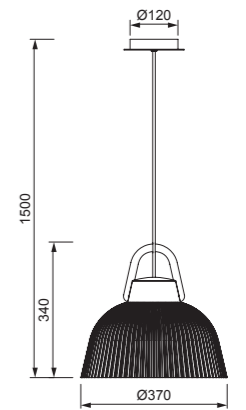

POLINESIA
By Santiago Sevillano

IP44

REFERENCE	BULB NOT INCLUDED	FINISH
7130	1L x E27	Beige oscuro-Dark beige
máx. 20W LED (No incl) 100-240V~ 50/60Hz Aluminio/fibra textil sintética-Aluminium/synthetic textile fibre		