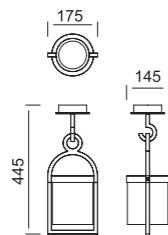

MAYA

by José Ignacio Ballester

Plafón exterior-Outdoor ceiling lamp

Outdoor

6553

6554

REFERENCE	BULB NO INCLUDED	FINISH
6553	1L x E27	Gris oscuro-Dark grey
6554	1L x E27	Gris oscuro-Dark grey
máx. 20W LED (No incl)		100-240V~ 50/60Hz Aluminio/cristal-Aluminium/glass