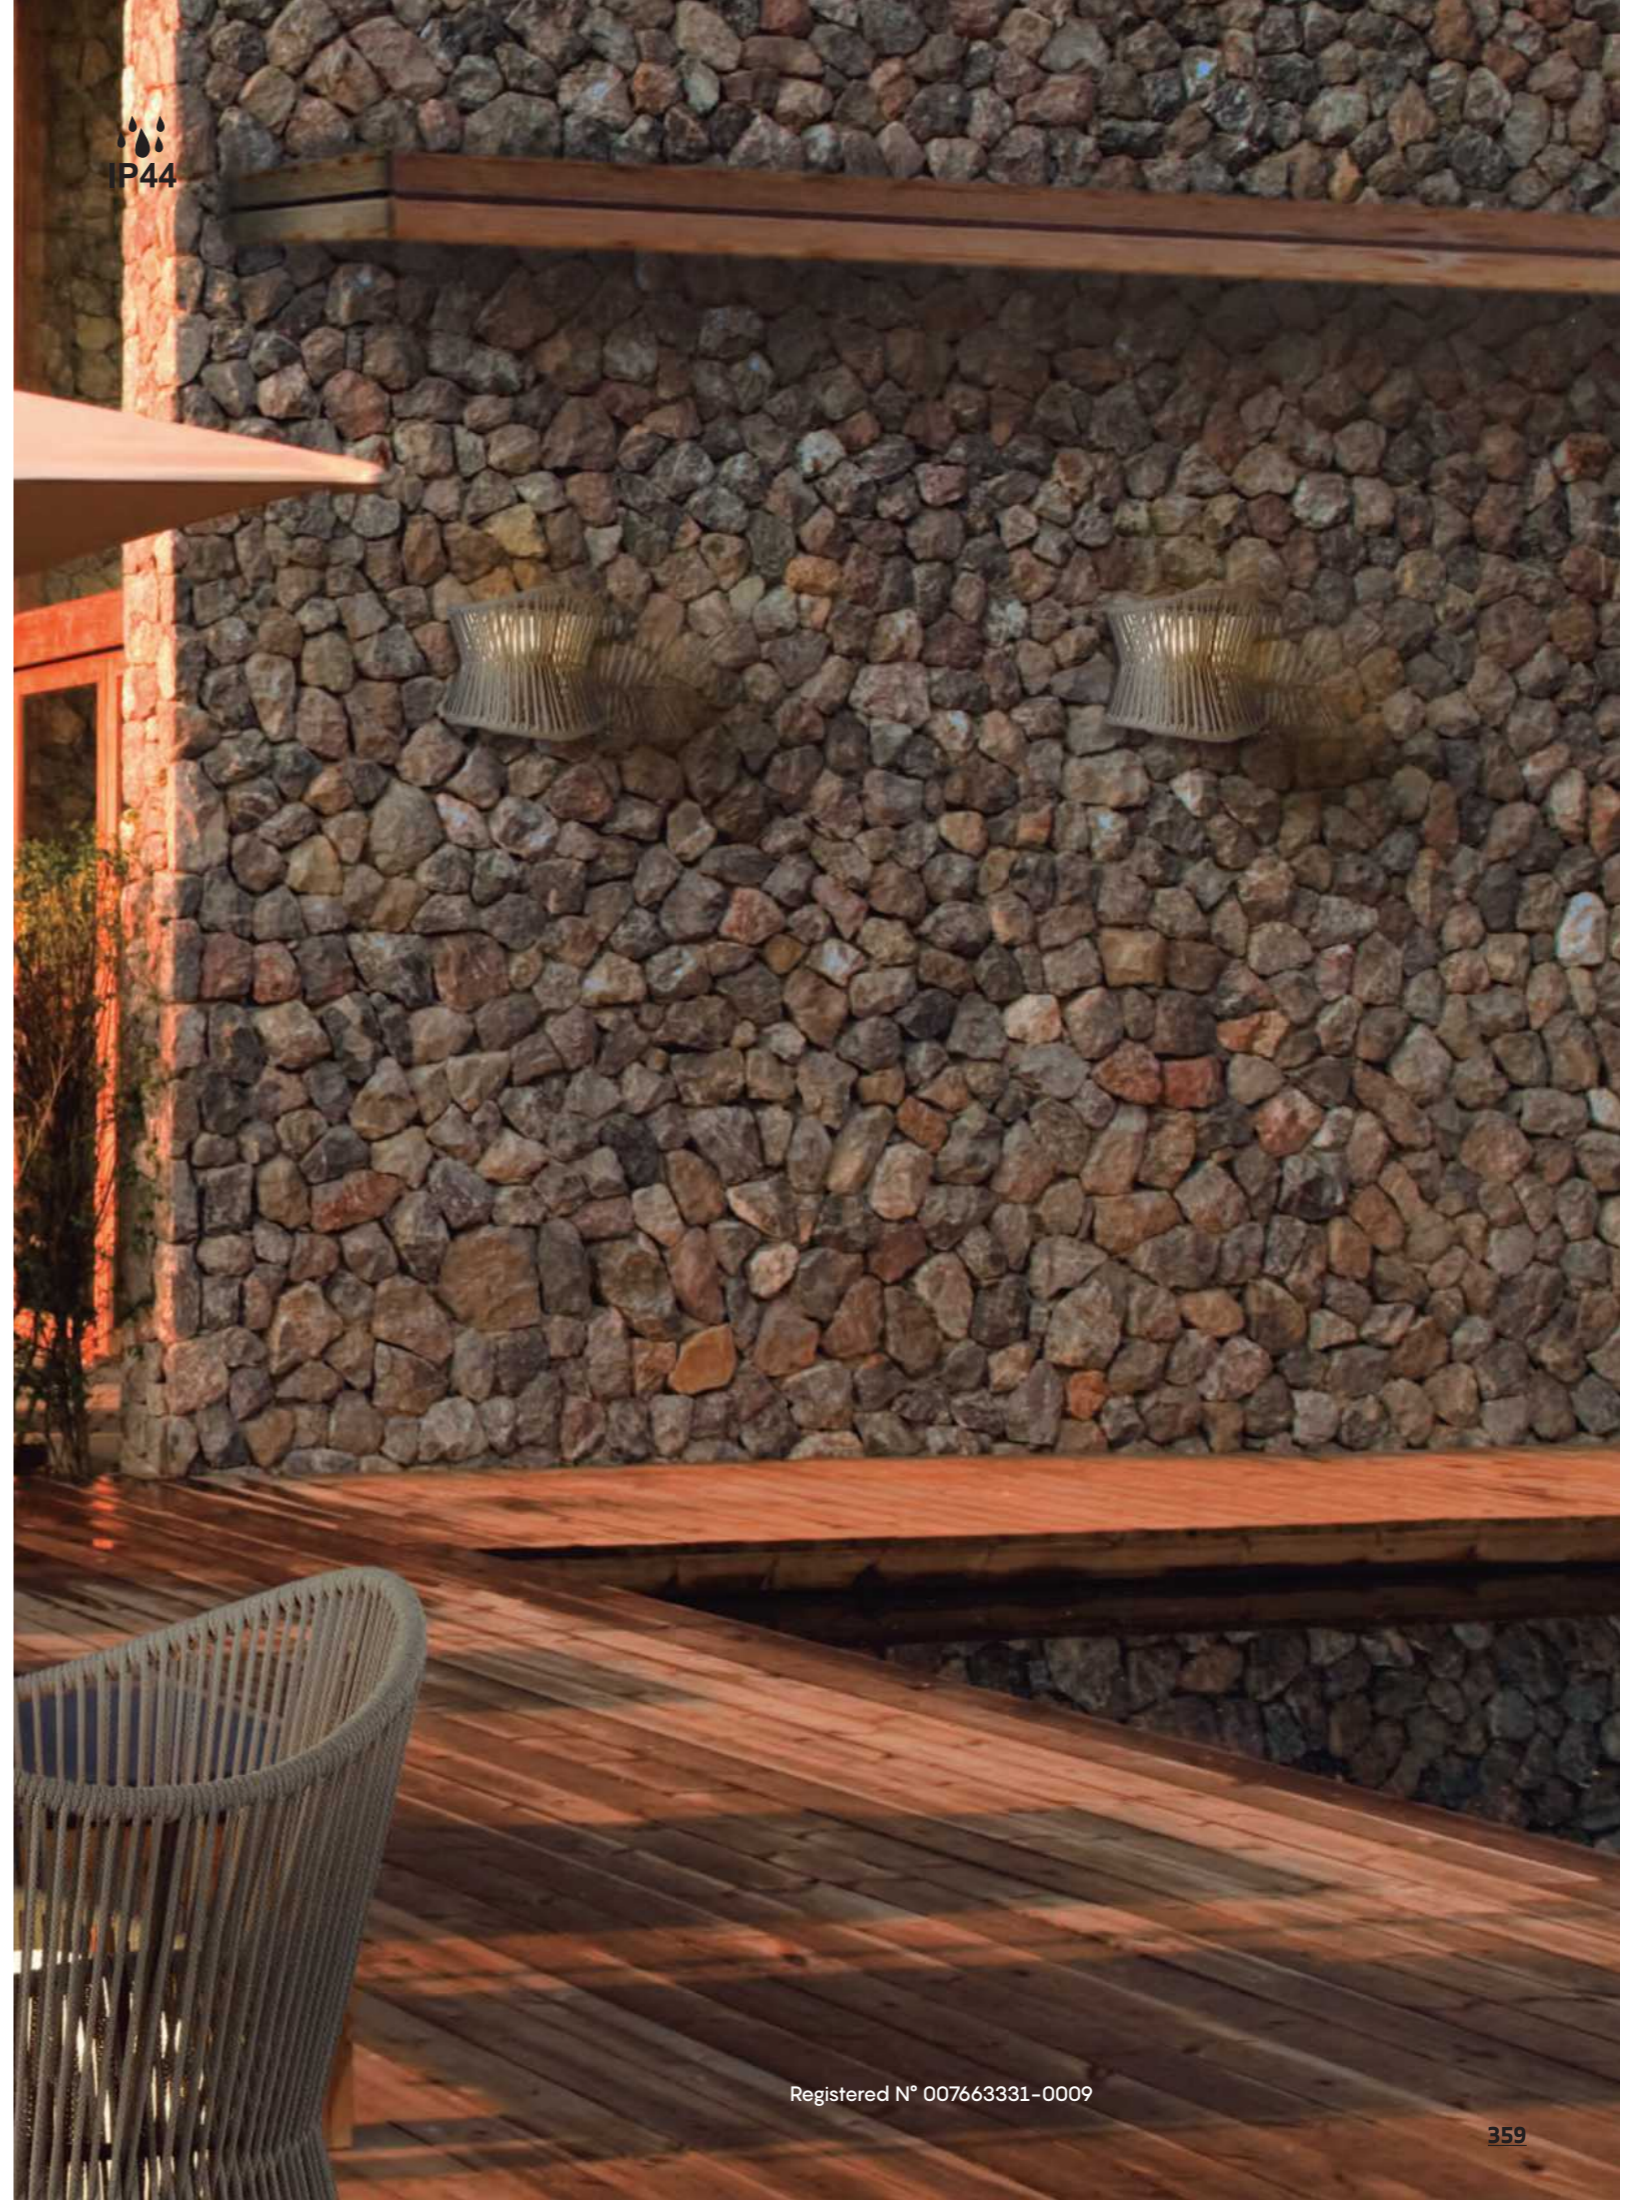

REFERENCE	BULB NO INCLUDED	FINISH
7133	1L x E27	Beige oscuro-Dark beige
	máx. 20W LED (No incl)	100-240V~ 50/60Hz
Aluminio/fibra textil sintética-Aluminium/synthetic textile fibre		

IP44