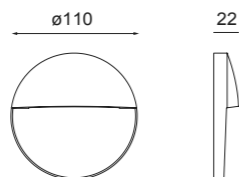

REFERENCE	K	LED WATT	LUMENS	FINISH
7013	3000K	3W	210lm	Gris Oscuro-Dark Grey
7014	3000K	3W	210lm	Blanco arena-Sand white
7641	3000K	3W	210lm	Corten-Corten
7017	3000K	6W	420lm	Gris Oscuro-Dark Grey
7018	3000K	6W	420lm	Blanco arena-Sand white
7643	3000K	6W	420lm	Corten-Corten
220-240V~ 50/60Hz CRI:≥ 80				Aluminio/PC-Aluminium/PC