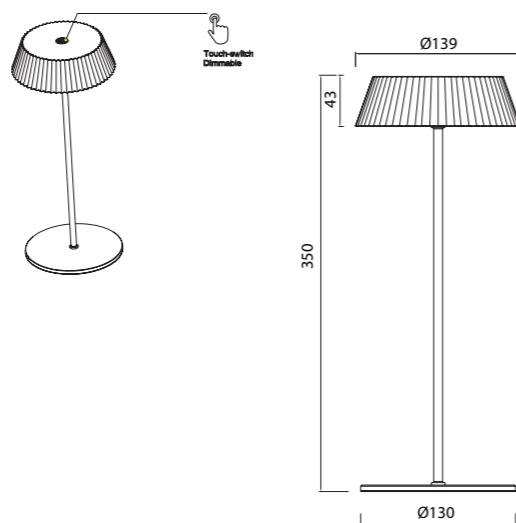

REFERENCE	K	LED WATT	LUMENS	FINISH
7933	3000K	2W	180lm	Blanco-White
7934	3000K	2W	180lm	Negro-Black
7935	3000K	2W	180lm	Corten-Corten
		DC 5V / 1A	Aluminio-Aluminium