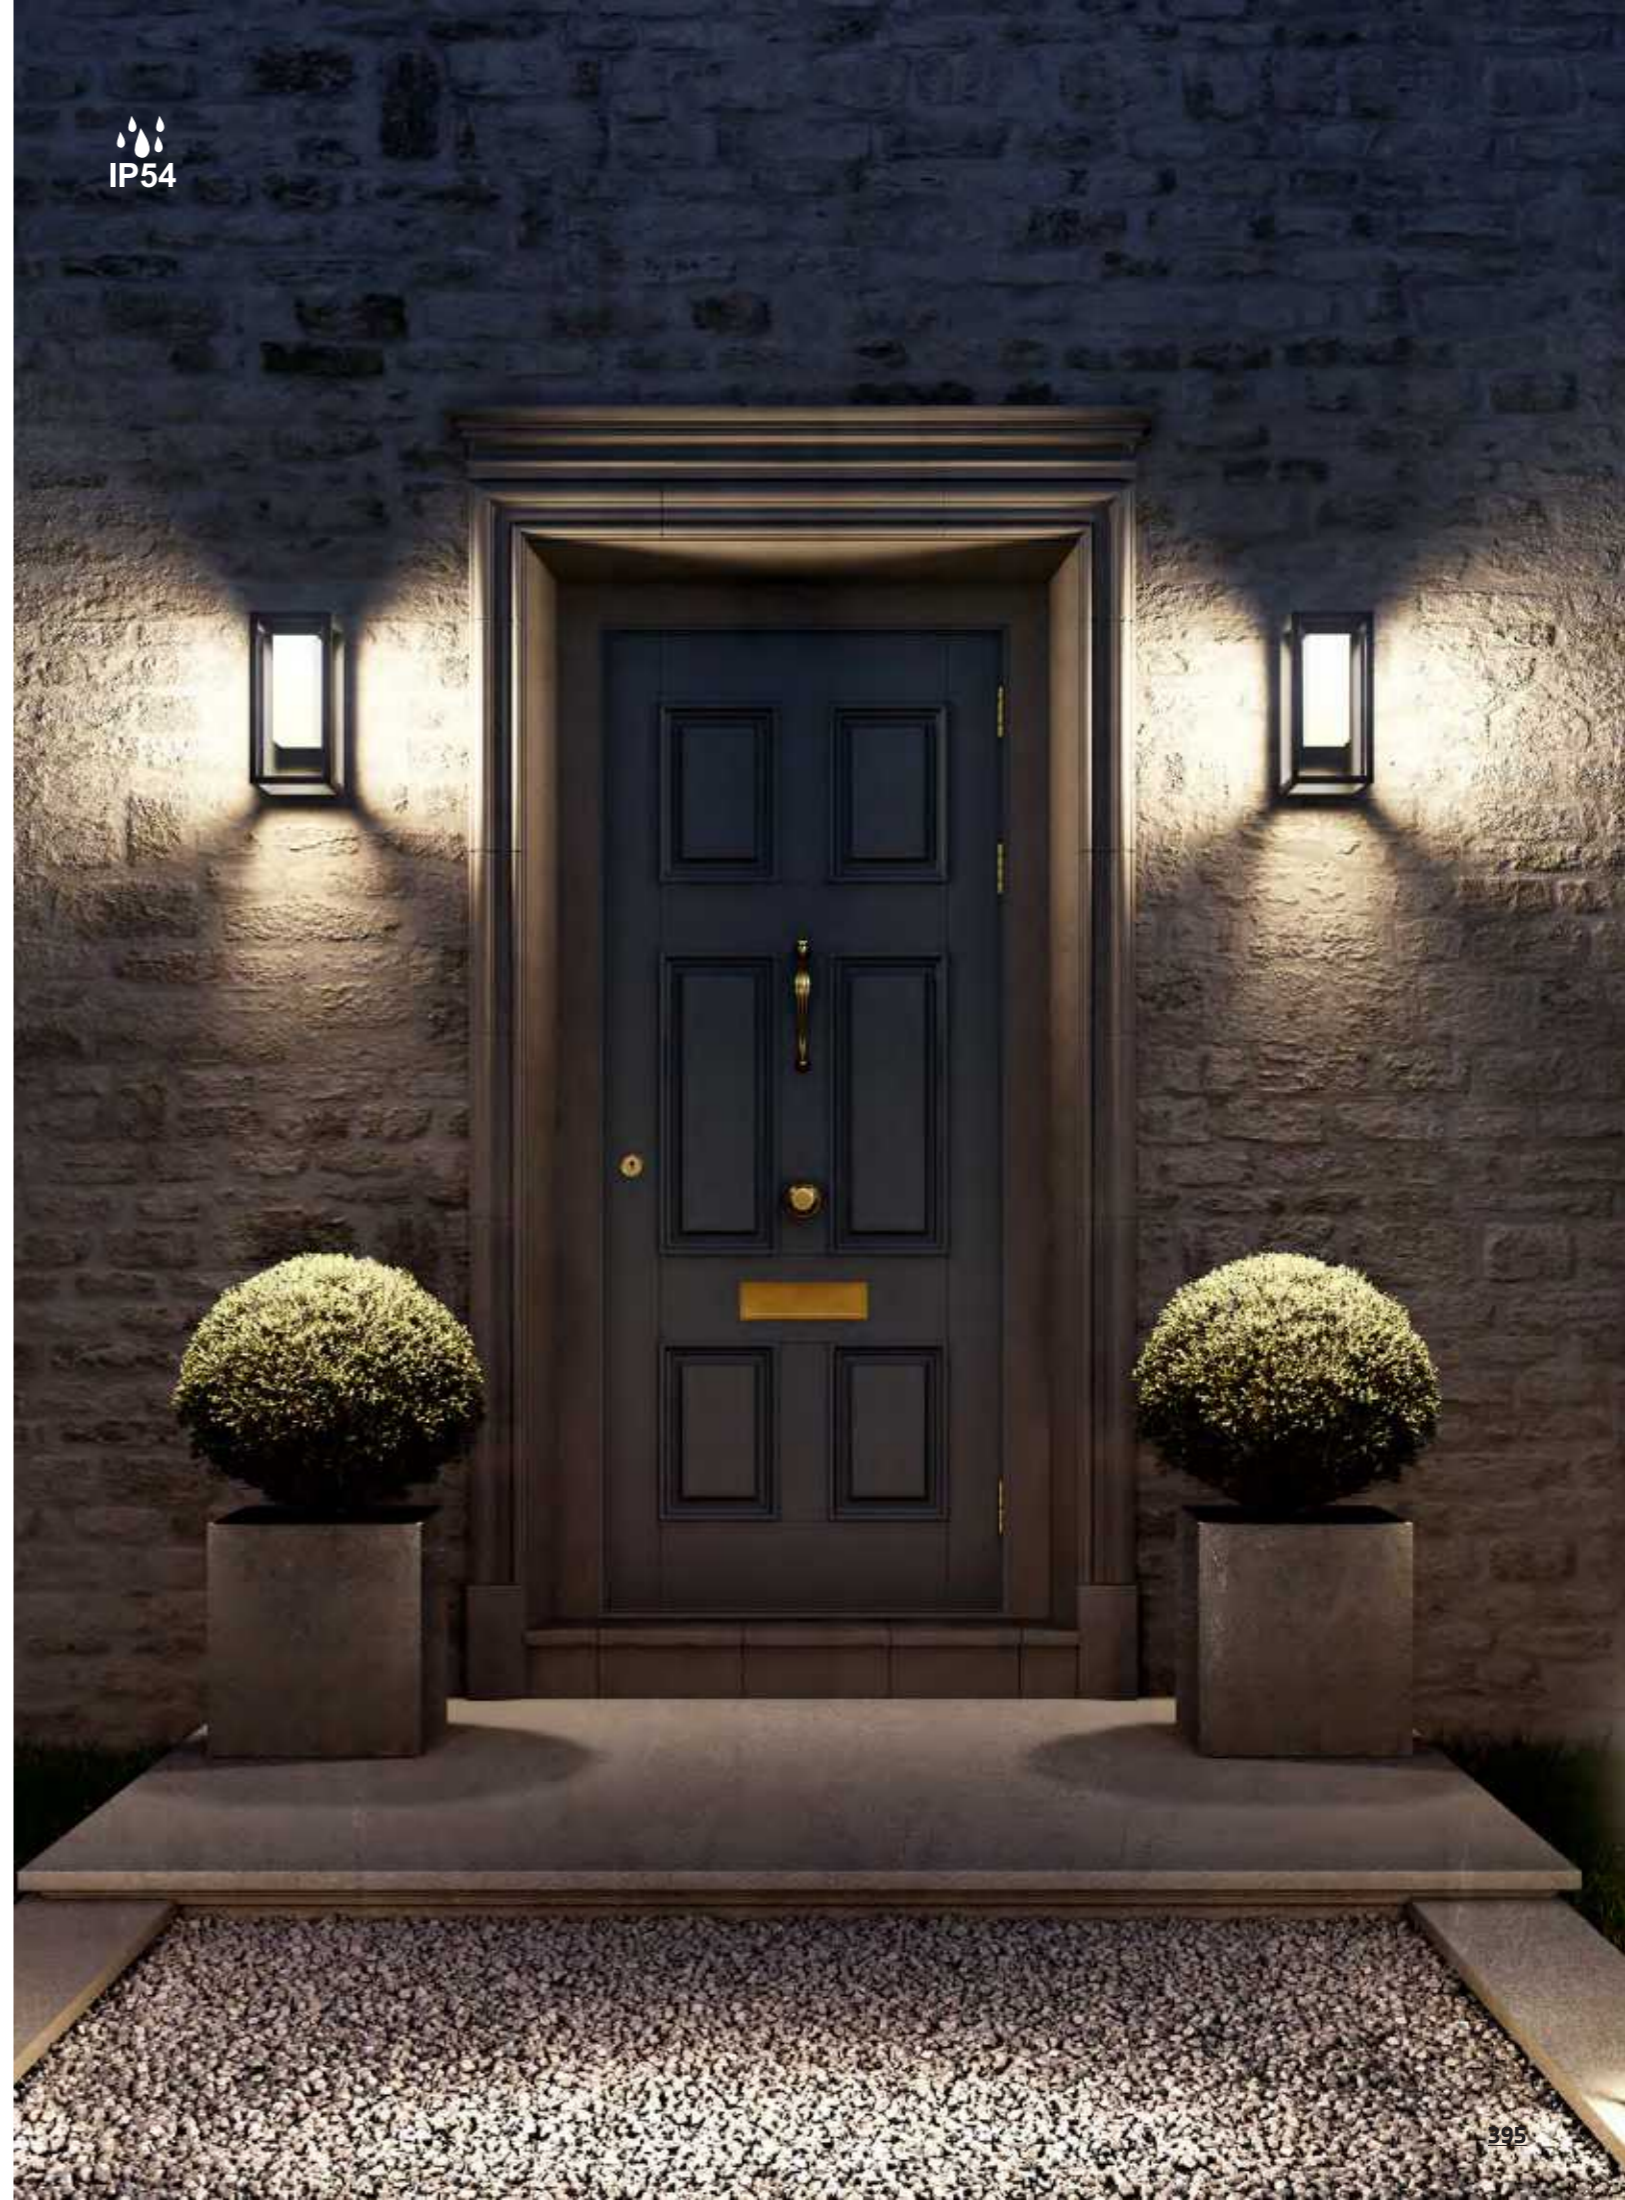

Charge: 6-8h (Sunshine)
Work time: Full light 3h / Micro light 25h

6495 pág. 364   7085 pág. 456   6490 pág. 458

REFERENCE	K	LED WATT	LUMENS	FINISH
7086	3000K	2,2W	188lm	Grafito-Graphite
DC 3.7V CRI≥ 80				Aluminio-Aluminium