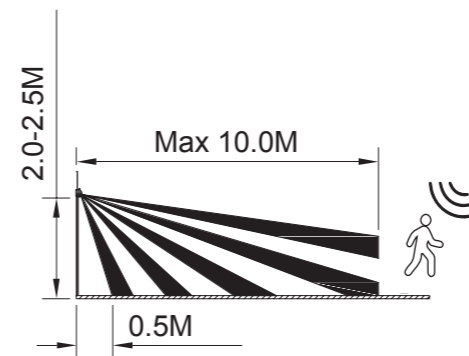

REFERENCE	CCT switch	LED WATT	LUMENS	FINISH	SENSOR
8474	3000K	20W	1700lm	Blanco-White	No
8475	3000K	20W	1700lm	Negro-Black	No
8476	3000K	20W	1700lm	Blanco-White	Yes
8477	3000K	20W	1700lm	Negro-Black	Yes
				220-240V~ 50/60Hz CRI:≥ 80	Aluminio-Aluminium