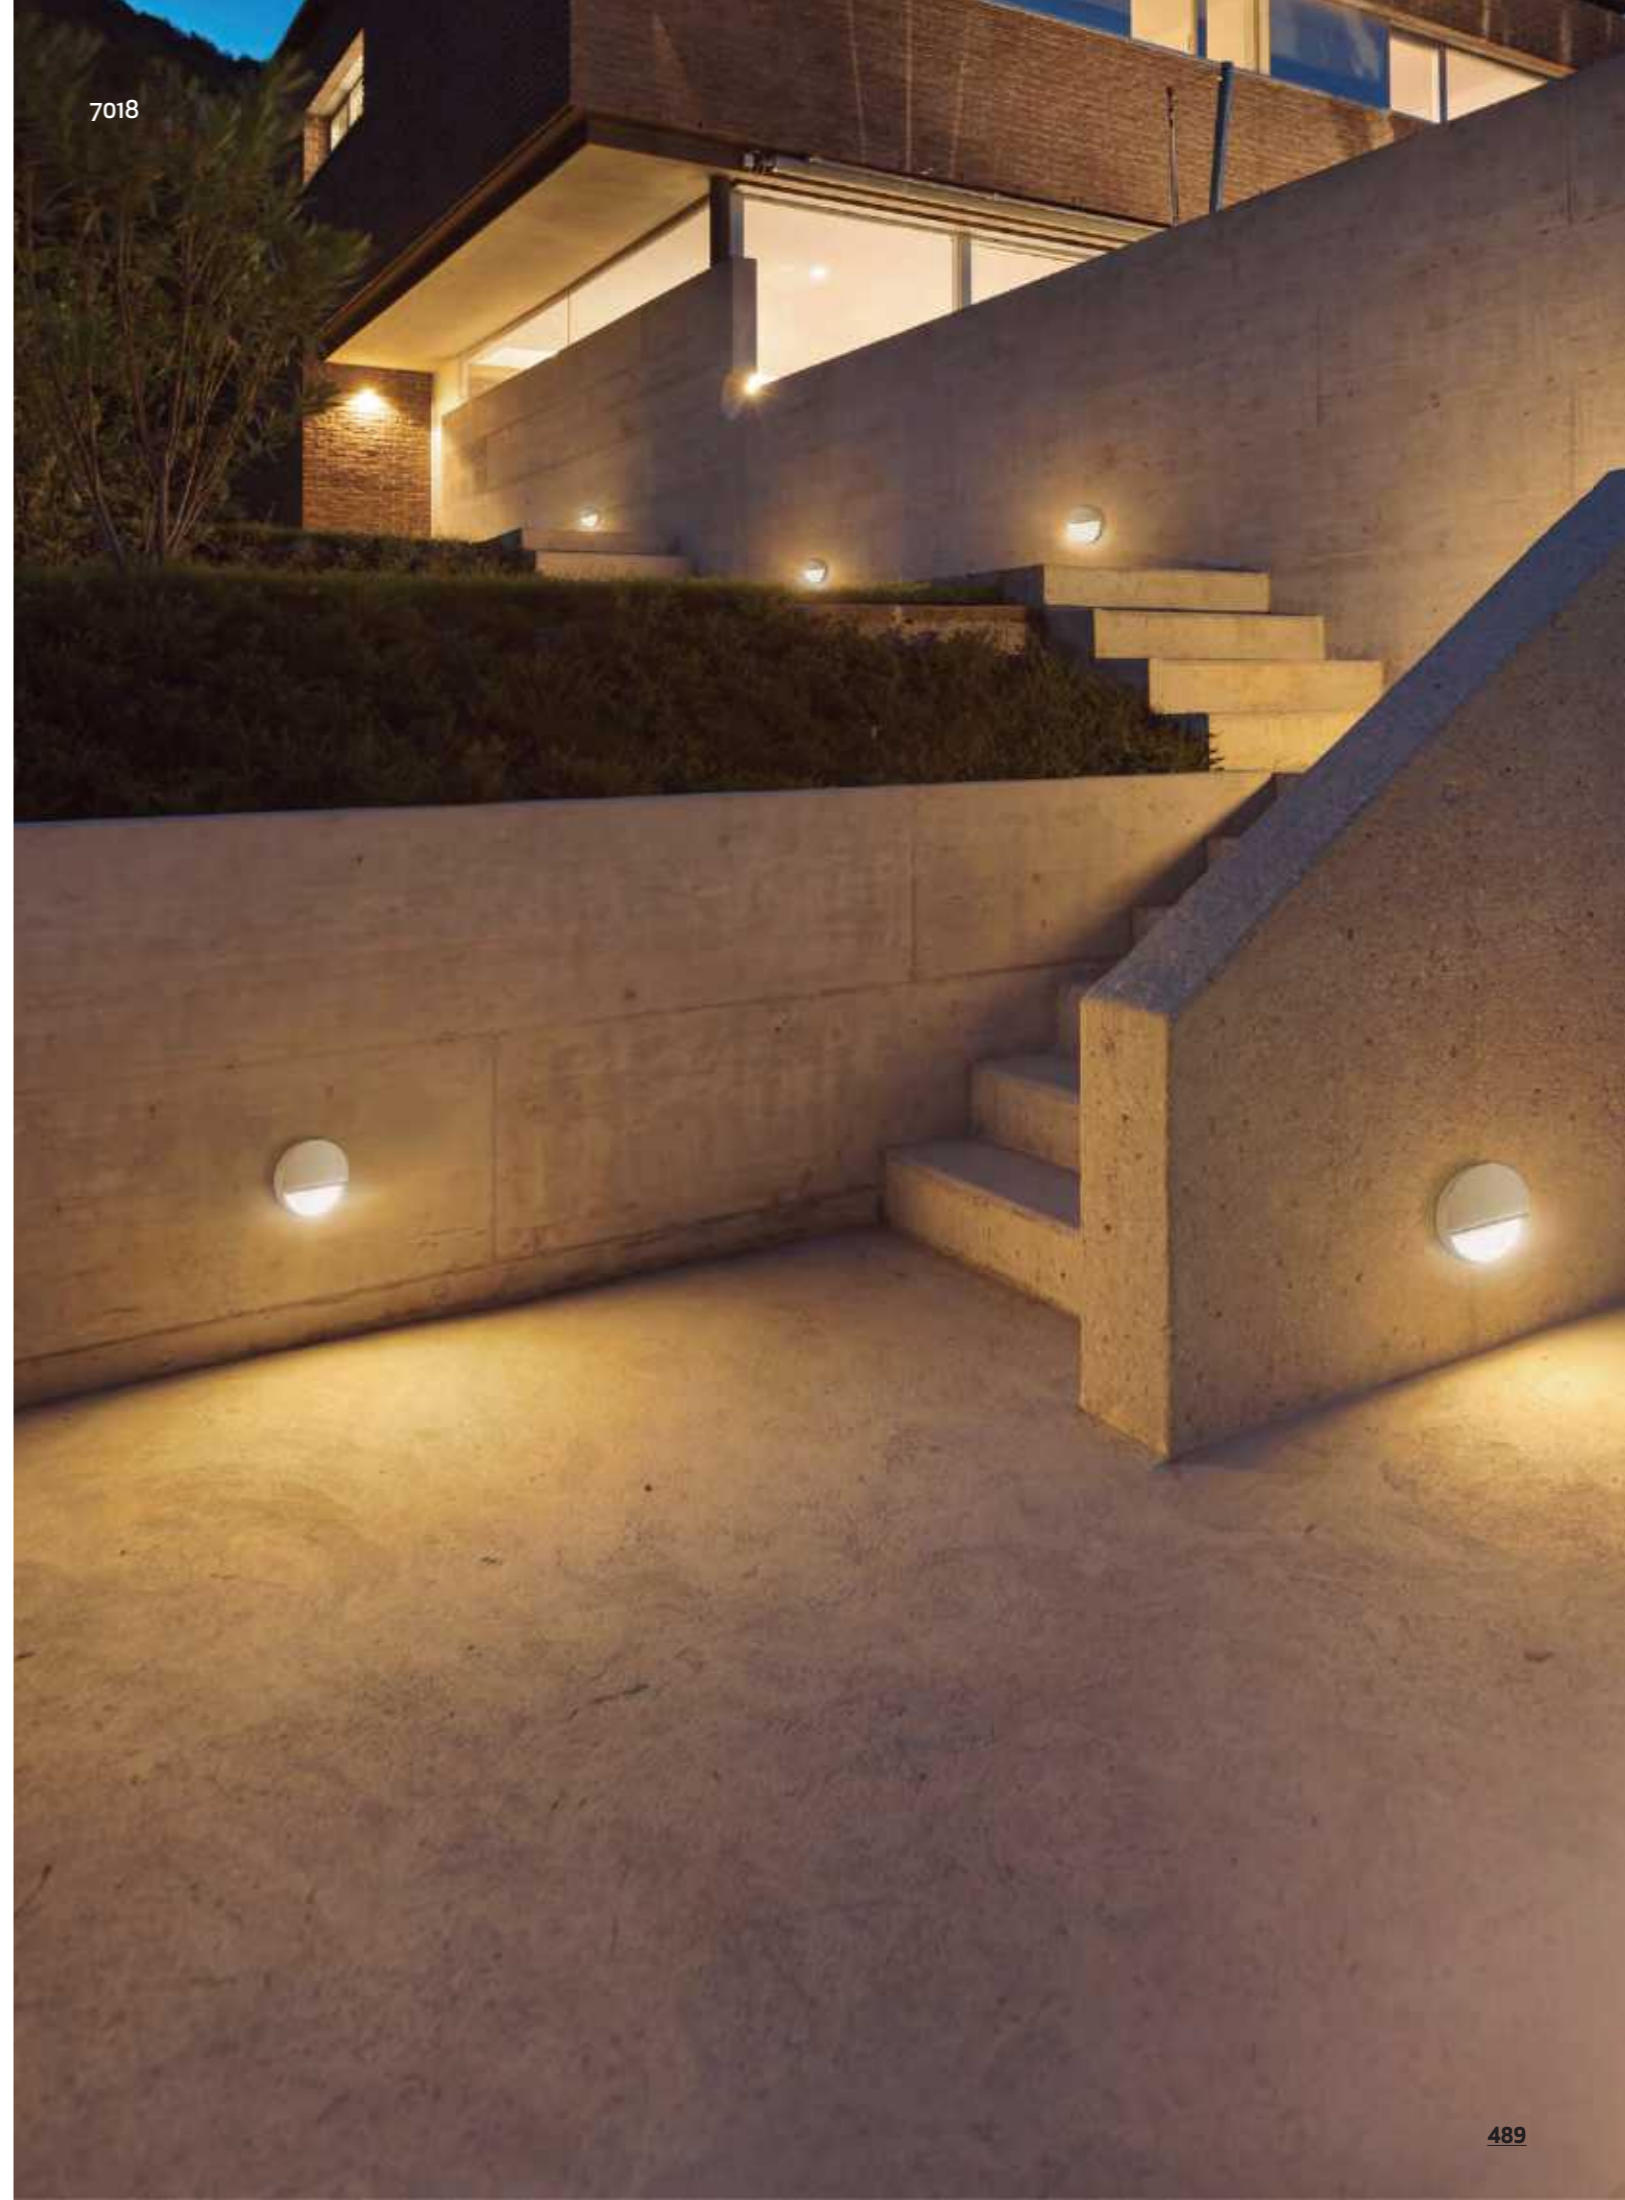

REFERENCE	K	LED WATT	LUMENS	FINISH
7013	3000K	3W	210lm	Gris Oscuro-Dark Grey
7014	3000K	3W	210lm	Blanco arena-Sand white
7641	3000K	3W	210lm	Corten-Corten
7017	3000K	6W	420lm	Gris Oscuro-Dark Grey
7018	3000K	6W	420lm	Blanco arena-Sand white
7643	3000K	6W	420lm	Corten-Corten
220-240V~ 50/60Hz CRI:≥ 80				Aluminio/PC-Aluminium/PC