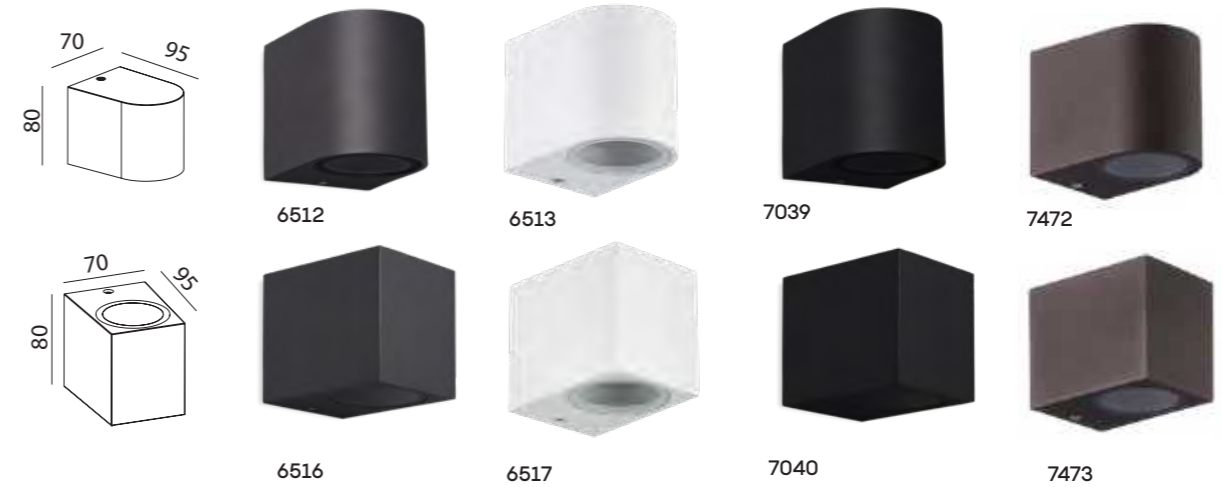

REFERENCE	BULB (No incl)	FINISH
6512	1L x GU10	Gris oscuro-Dark grey
6513	1L x GU10	Blanco-White
7039	1L x GU10	Negro-Black
7472	1L x GU10	Corten-Corten
6516	1L x GU10	Gris oscuro-Dark grey
6517	1L x GU10	Blanco-White
7040	1L x GU10	Negro-Black
7473	1L x GU10	Corten-Corten
máx. 10W LED (No incl)		100-240V - 50/60Hz Aluminio/Cristal-Aluminium/Glass