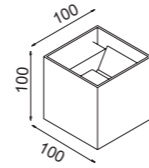

REFERENCE	K	LED WATT	LUMENS	FINISH	IP	DAVOS
New 8589	2700K	12W	1100lm	Gris oscuro-Dark grey	54	Dimmable
New 8600	2700K	12W	1100lm	Blanco arena-Sand white	54	Dimmable
New 8601	2700K	12W	1100lm	Negro arena-Sand black	54	Dimmable
New 8602	2700K	12W	1100lm	Corten-Corten	54	Dimmable
6520	3000K	12W	1100lm	Gris oscuro-Dark grey	54	On-off
6521	3000K	12W	1100lm	Blanco arena-Sand white	54	On-off
6524	3000K	12W	1100lm	Negro arena-Sand black	54	On-off
6527	3000K	12W	1100lm	Corten-Corten	54	On-off
7647	4000K	12W	1100lm	Gris oscuro-Dark grey	54	On-off
7648	4000K	12W	1100lm	Blanco arena-Sand white	54	On-off
7649	4000K	12W	1100lm	Negro arena-Sand black	54	On-off
7650	4000K	12W	1100lm	Corten-Corten	54	On-off
DAVOS						
New 8604	2700K	12W	1100lm	Negro arena-Sand black	54	Dimmable
New 8603	2700K	12W	1100lm	Blanco arena-Sand white	54	Dimmable
6522	3000K	12W	1100lm	Gris oscuro-Dark grey	54	On-off
6523	3000K	12W	1100lm	Blanco arena-Sand white	54	On-off
7645	4000K	12W	1100lm	Gris oscuro-Dark grey	54	On-off
7646	4000K	12W<!-- <td-->1100lm	Blanco arena-Sand white	54	On-off	
DAVOS XL						
New 8609	2700K	20W	1830lm	Gris oscuro-Dark grey	65	Dimmable
New 8610	2700K	20W	1830lm	Blanco arena-Sand white	65	Dimmable
New 8611	2700K	20W	1830lm	Negro arena-Sand black	65	Dimmable
New 8612	2700K	20W	1830lm	Corten-Corten	65	Dimmable
7435	3000K	20W	1830lm	Gris oscuro-Dark grey	65	On-off
7436	3000K	20W	1830lm	Blanco arena-Sand white	65	On-off
7437	3000K	20W	1830lm	Negro arena-Sand black	65	On-off
7438	3000K	20W	1830lm	Corten-Corten	65	On-off
7651	4000K	20W	1830lm	Gris oscuro-Dark grey	65	On-off
7652	4000K	20W	1830lm	Blanco arena-Sand white	65	On-off
7653	4000K	20W	1830lm	Negro arena-Sand black	65	On-off
7654	4000K	20W	1830lm	Corten-Corten	65	On-off
DAVOS DOUBLE						
New 8605	2700K	24W	2200lm	Gris oscuro-Dark grey	54	Dimmable
New 8606	2700K	24W	2200lm	Blanco arena-Sand white	54	Dimmable
New 8607	2700K	24W	2200lm	Negro arena-Sand black	54	Dimmable
New 8608	2700K	24W	2200lm	Corten-Corten	54	Dimmable
7815	3000K	24W	2200lm	Gris oscuro-Dark grey	54	On-off
7816	3000K	24W	2200lm	Blanco arena-Sand white	54	On-off
7817	3000K	24W	2200lm	Negro arena-Sand black	54	On-off
7818	3000K	24W	2200lm	Corten-Corten	54	On-off
7819	4000K	24W	2200lm	Gris oscuro-Dark grey	54	On-off
7820	4000K	24W	2200lm	Blanco arena-Sand white	54	On-off
7821	4000K	24W	2200lm	Negro arena-Sand black	54	On-off
7822	4000K	24W	2200lm	Corten-Corten	54	On-off
220-240V~ 50/60Hz				Aluminio-Aluminium		

DAVOS

DAVOS XL