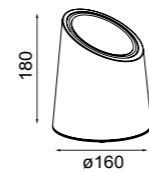

REFERENCE	BULB NO INCLUDED	FINISH
7107	1L x GU10	Gris Piedra-Stone Grey
	máx. 12W LED (No incl)	100-240V ~ 50/60Hz Cemento liso-Smooth cement

Bombillas recomendadas-Suggested bulbs

K	Wat LED	On/Off	Phase cut	Lumens
2700K	7W	R09254	R09257	510lm
3000K	7W	R09255	R09258	540lm
4000K	7W	R09256	R09259	570lm