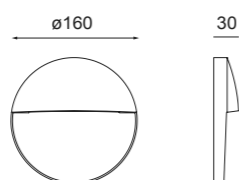

REFERENCE	K	LED WATT	LUMENS	FINISH
7013	3000K	3W	210lm	Gris Oscuro-Dark Grey
7014	3000K	3W	210lm	Blanco arena-Sand white
7641	3000K	3W	210lm	Corten-Corten
7017	3000K	6W	420lm	Gris Oscuro-Dark Grey
7018	3000K	6W	420lm	Blanco arena-Sand white
7643	3000K	6W	420lm	Corten-Corten
220-240V~ 50/60Hz CRI:≥ 80				Aluminio/PC-Aluminium/PC