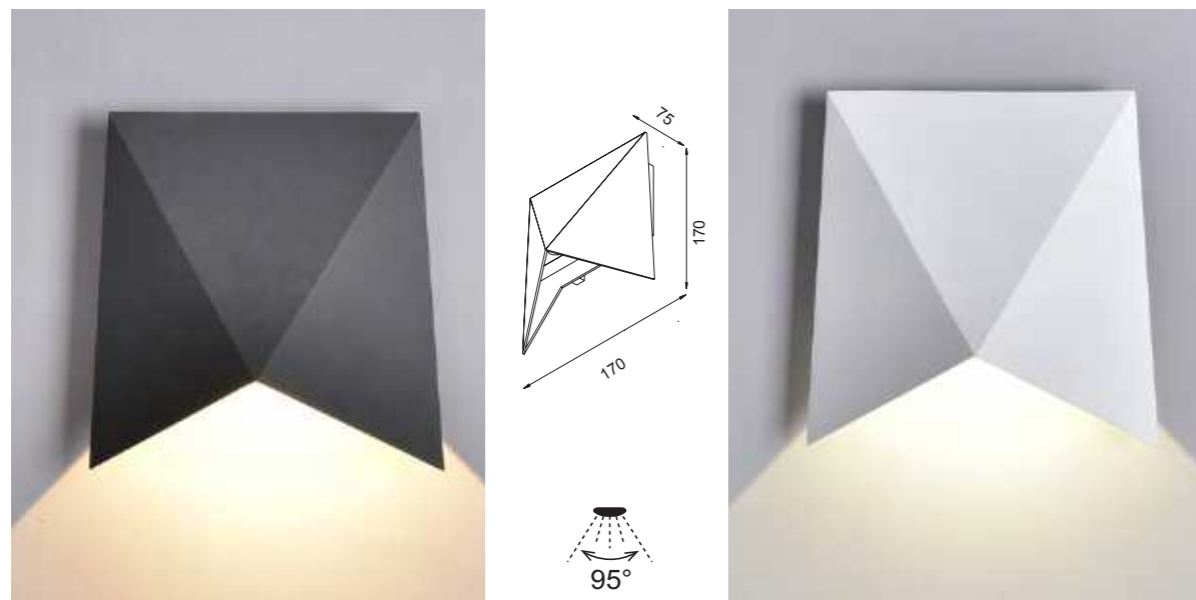

REFERENCE	K	LED WATT	LUMENS	FINISH
6525	3000K	8W	750m	Gris oscuro-Dark grey
6526	3000K	8W	750m	Blanco arena-Sand white
220-240V ~ 50/60Hz CRI ≥80				Aluminio-Aluminium