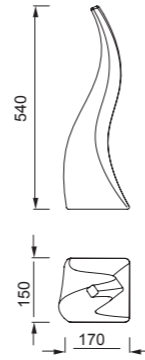

Lámpara de suelo-Floor lamp

Outdoor

REFERENCE	BULB NO INCLUDED	FINISH
1326	1L x E27	Blanco-White
	máx. 20W LED (No incl)	100-240V ~ 50/60Hz PE/ABS-PE/ABS

Complementos Exterior-Outdoor Complements

Piqueta-Spike 210 mm	Piqueta-Spike 160 mm	Base-Ground base ø50
TU0652	TU0492	TU0494