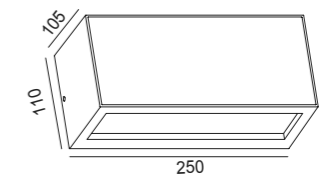

REFERENCE	BULB NO INCLUDED	FINISH
7928	1L x E27	Gris Oscuro/madera-Dark Grey/wood
máx. 15W LED (No incl)	100-240V~ 50/60Hz	Aluminio/PC/Madera-Aluminium/Opal PC/SPC Wood