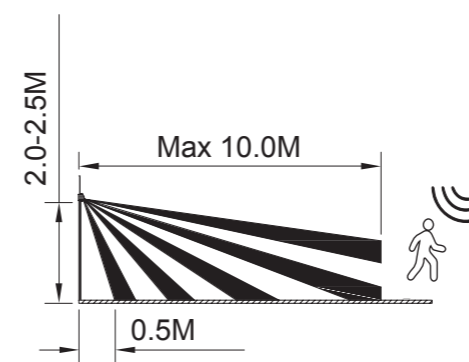

- Only Night
- Day & Night
- 30 Seconds
- 3 Minutes
- LUX
- Time

- 120°
- LED life / LED vida
  30,000 h
- ON / OFF
  30,000
- 5 años
  WARRANTY
  GARANTIA
  LED
- LED
  INCLUDED
- IP54