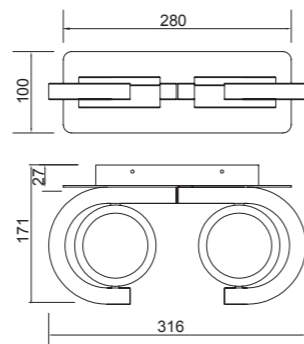

OAMI 005818614-0003

Bombillas recomendadas-Suggested bulbs

REFERENCE	Wattios LED	CCT	Lumens	Ángulo luz
 R09224	9W	3000K	730lm	120°
 R09225	9W	4000K	740lm	120°

Luz orientable-Orientable light

REFERENCE	BULB (No incl)	FINISH
6769	2L x GX53	Gris oscuro-Dark grey
6768	2L x GX53	Blanco-White
máx. 10W LED (No incl)		100-240V~50/60Hz Aluminio-Aluminium