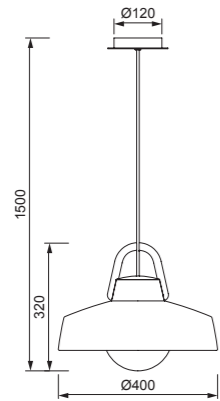

POLINESIA
By Santiago Sevillano

IP44

REFERENCE	BULB NOT INCLUDED	FINISH
7130	1L x E27	Beige oscuro-Dark beige
máx. 20W LED (No incl) 100-240V~ 50/60Hz Aluminio/fibra textil sintética-Aluminium/synthetic textile fibre		