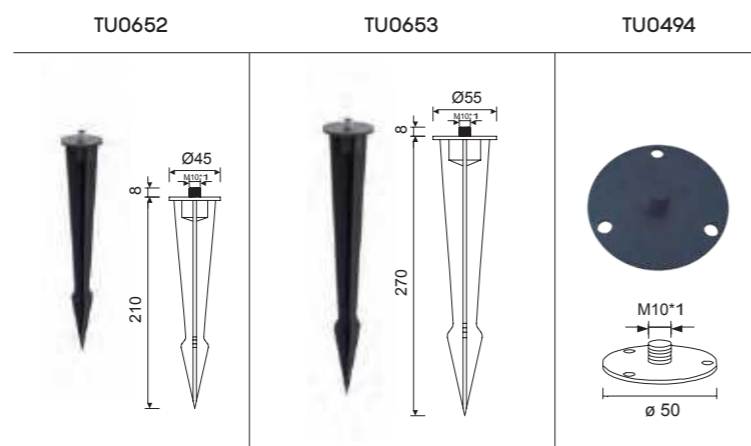

REFERENCE	BULB NO INCLUDED	FINISH
1400	4L x GU10 máx 12W LED (No incl) 1L x E27 máx 20W LED (No incl)	Blanco-White
	100-240V~ 50/60Hz	PE/Acero-PE/Steel

Bombillas recomendadas-Suggested bulbs

BULB	Reference	Reference
GU10	R09219	R09220
E27	R09139	R09140

Complementos exterior *NO INCLUIDO-Outdoor complements *NOT INCLUDED