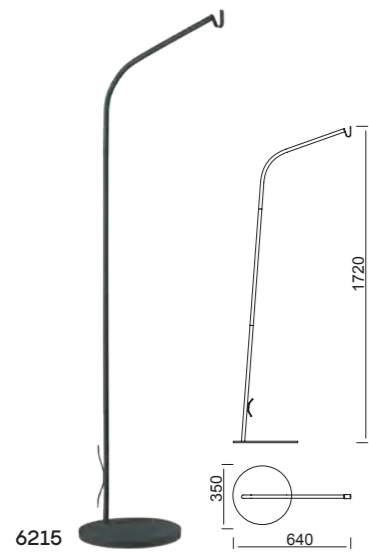

REFERENCE	BULB NO INCLUDED	FINISH
6213	1L x E27	Blanco/Gris antracita-White/Gray Anthracite
	máx. 20W LED (No incl)	100-240V~ 50/60Hz ABS/PE/Aluminium