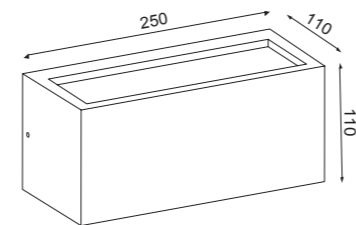

REFERENCE	BULBS NOT INCLUDED	FINISH
New 8352	1L x E27	Gris Oscuro-Dark Grey
New 8353	1L x E27	Blanco-White
New 8354	1L x E27	Corten-Corten
máx. 20W LED (No incl)		100-240V~ 50/60Hz Aluminio-Aluminium