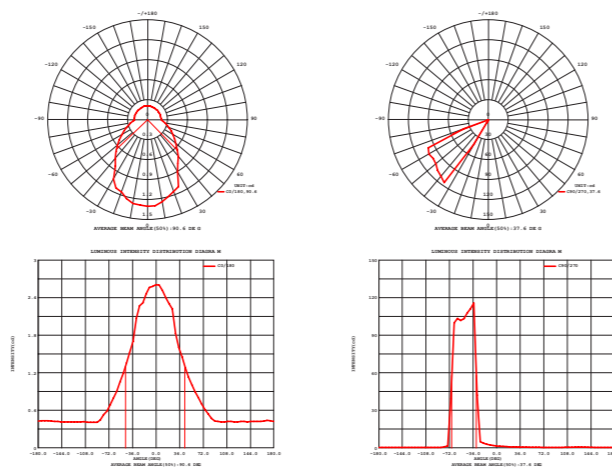

LUMINOUS INTENSITY DISTRIBUTION DIAGRAM

LUMINOUS INTENSITY DISTRIBUTION DIAGRAM

× Modos Instalación-Installation Forms

Con tubo carcasa-Recessed tube housing

76mm

Con pinzas-With clamps

74mm

REFERENCE	K	LED WATT	LUMENS	FINISH
7027	3000K	3W	210lm	Gris Oscuro-Dark Grey
7028	3000K	3W	210lm	Negro arena-Sand black
7029	3000K	3W	210lm	Blanco arena-Sand white
7030	3000K	3W	210lm	Gris Oscuro-Dark Grey
7031	3000K	3W	210lm	Negro arena-Sand black
7032	3000K	3W	210lm	Blanco arena-Sand white
200-240V~ 50/60Hz CRI:≥ 80				Aluminio/PC-Aluminium/PC