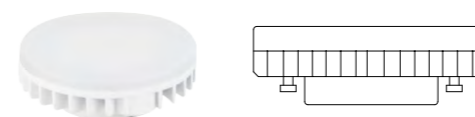

Bombillas recomendadas-Suggested bulbs

REFERENCE	Wattios LED	CCT	Lumens	Ángulo luz
R09224	9W	3000K	730lm	120°
R09225	9W	4000K	740lm	120°

KANDANCHÚ

Apliques exterior-Outdoor wall lights

Outdoor

REFERENCE	BULB (No incl)	FINISH
6510	2L x GU10	Gris oscuro-Dark grey
6511	2L x GU10	Blanco-White
7037	2L x GU10	Negro-Black
7470	2L x GU10	Corten-Corten
6514	2L x GU10	Gris oscuro-Dark grey
6515	2L x GU10	Blanco-White
7038	2L x GU10	Negro-Black
7471	2L x GU10	Corten-Corten
máx. 10W LED (No incl)		100-240V~50/60Hz Aluminio/Cristal-Aluminium/Glass