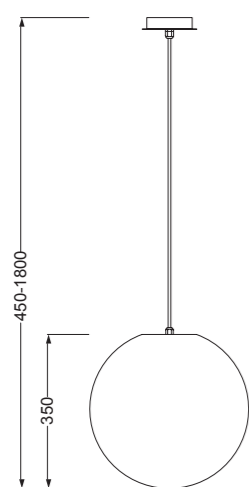

IP54

OAMI 005818614-0006

MAYA

IP44

REFERENCE	BULB NO INCLUDED	FINISH	
1397	1L x E27	Blanco-White	ø350
1398	1L x E27	Blanco-White	ø400
1399	1L x E27	Blanco-White	ø500

máx. 20W LED (No incl) PE / ABS / Aluminio-PE / ABS / Aluminium