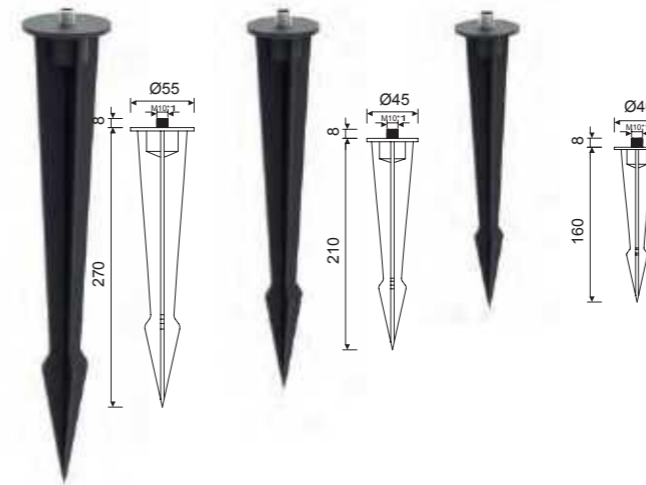

PIQUETAS

REFERENCE	DESCRIPCIÓN	ACABADO	TAMAÑO
TU0492	Piqueta 16cm	Negro-Black	40×160 mm
TU0652	Piqueta 21cm	Negro-Black	45×210 mm
TU0653	Piqueta 26cm	Negro-Black	55×270 mm

Aluminio-Aluminium