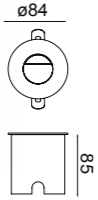

LUMINOUS INTENSITY DISTRIBUTION DIAGRAM

LUMINOUS INTENSITY DISTRIBUTION DIAGRAM

× Modos Instalación-Installation Forms

Con tubo carcasa-Recessed tube housing

76mm

Con pinzas-With clamps

74mm

REFERENCE	K	LED WATT	LUMENS	FINISH
7027	3000K	3W	210lm	Gris Oscuro-Dark Grey
7028	3000K	3W	210lm	Negro arena-Sand black
7029	3000K	3W	210lm	Blanco arena-Sand white
7030	3000K	3W	210lm	Gris Oscuro-Dark Grey
7031	3000K	3W	210lm	Negro arena-Sand black
7032	3000K	3W	210lm	Blanco arena-Sand white
200-240V~ 50/60Hz CRI:≥ 80				Aluminio/PC-Aluminium/PC