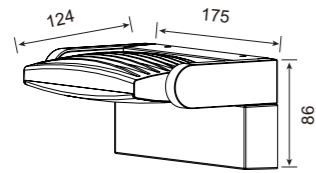

HOOD
New

Apliques Exterior-Outdoor wall lamp

Outdoor