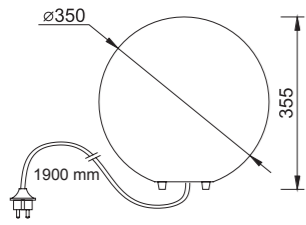

REFERENCE	BULB NO INCLUDED	FINISH	
1388	1L x E27	Blanco-White	ø350
1391	1L x E27	Blanco-White	ø400
1394	1L x E27	Blanco-White	ø500
máx. 20W LED (No incl)		100-240V~ 50/60Hz PE/ABS-PE/ABS	

Complementos exterior *NO INCLUIDO-Outdoor complements *NOT INCLUDED