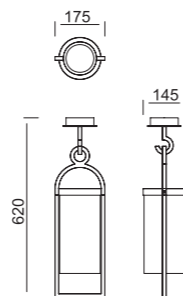

MAYA

by José Ignacio Ballester

Plafón exterior-Outdoor ceiling lamp

Outdoor

6553

6554

REFERENCE	BULB NO INCLUDED	FINISH
6553	1L x E27	Gris oscuro-Dark grey
6554	1L x E27	Gris oscuro-Dark grey
máx. 20W LED (No incl)		100-240V~ 50/60Hz Aluminio/cristal-Aluminium/glass