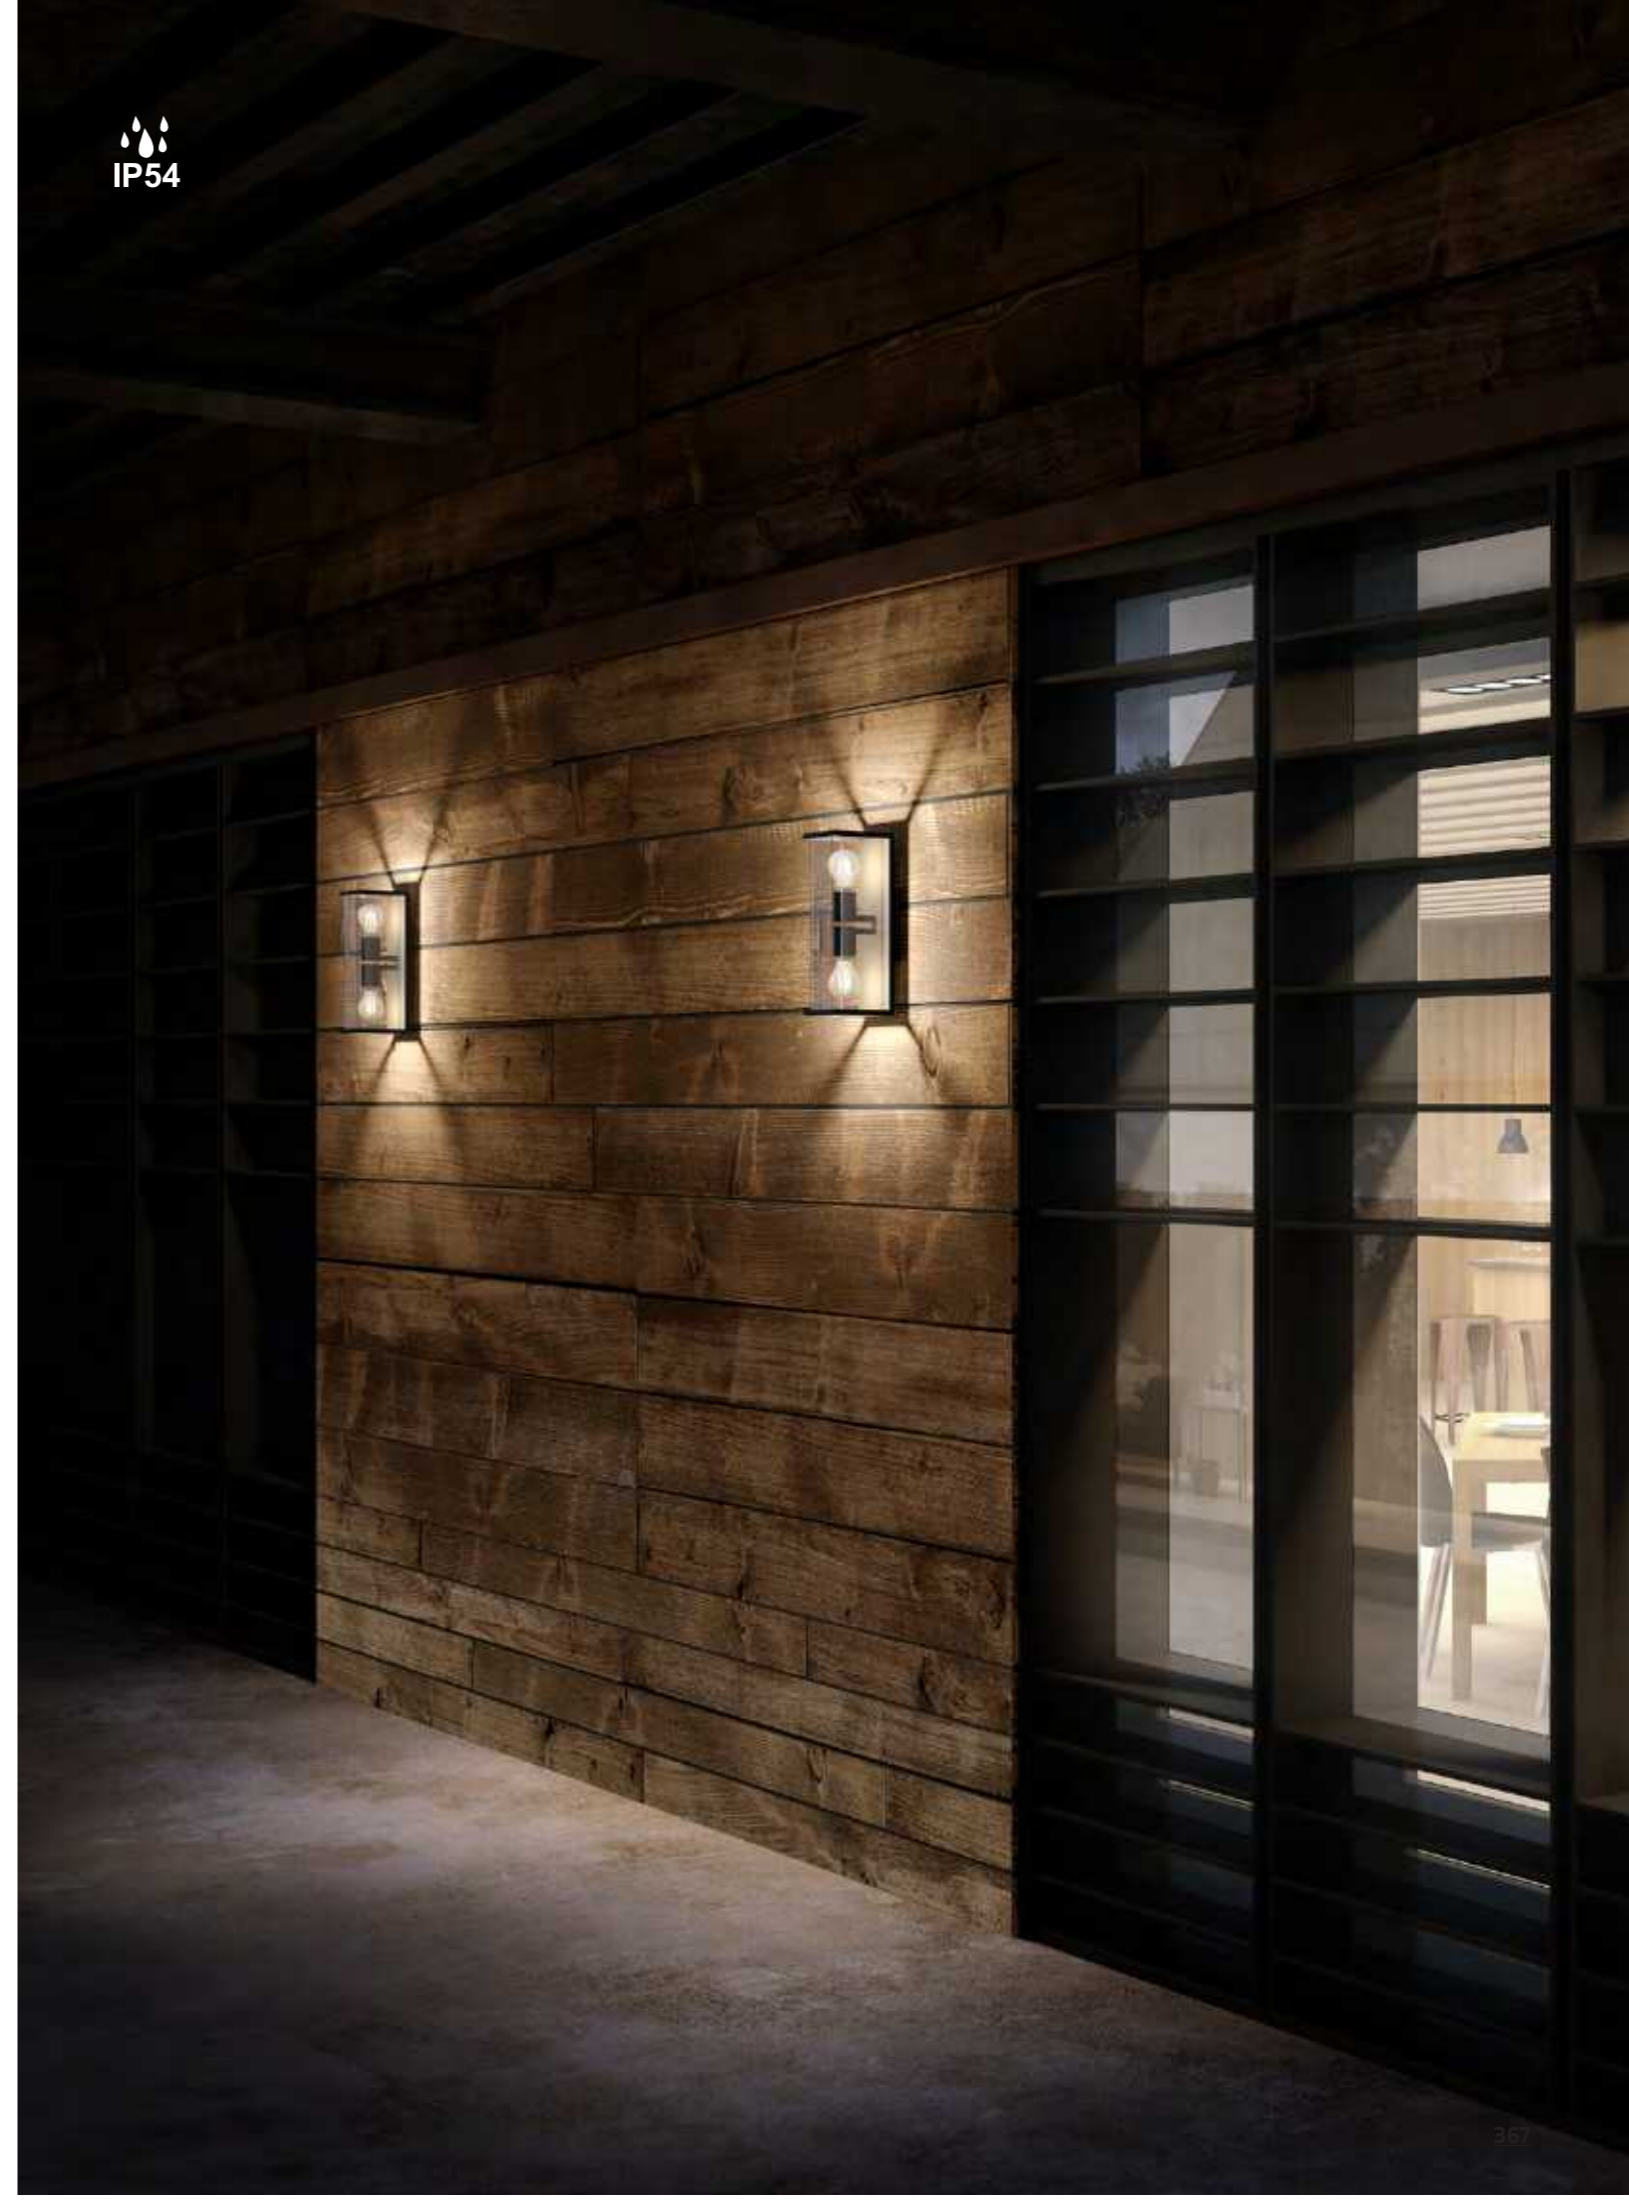

REFERENCE	BULB NO INCLUDED	FINISH
6492	2L x E27	Grafito-Graphite
6493	2L x E27	Grafito-Graphite
máx. 20W LED (No incl)		100-240V~ 50/60Hz Aluminio/cristal-Aluminium/glass