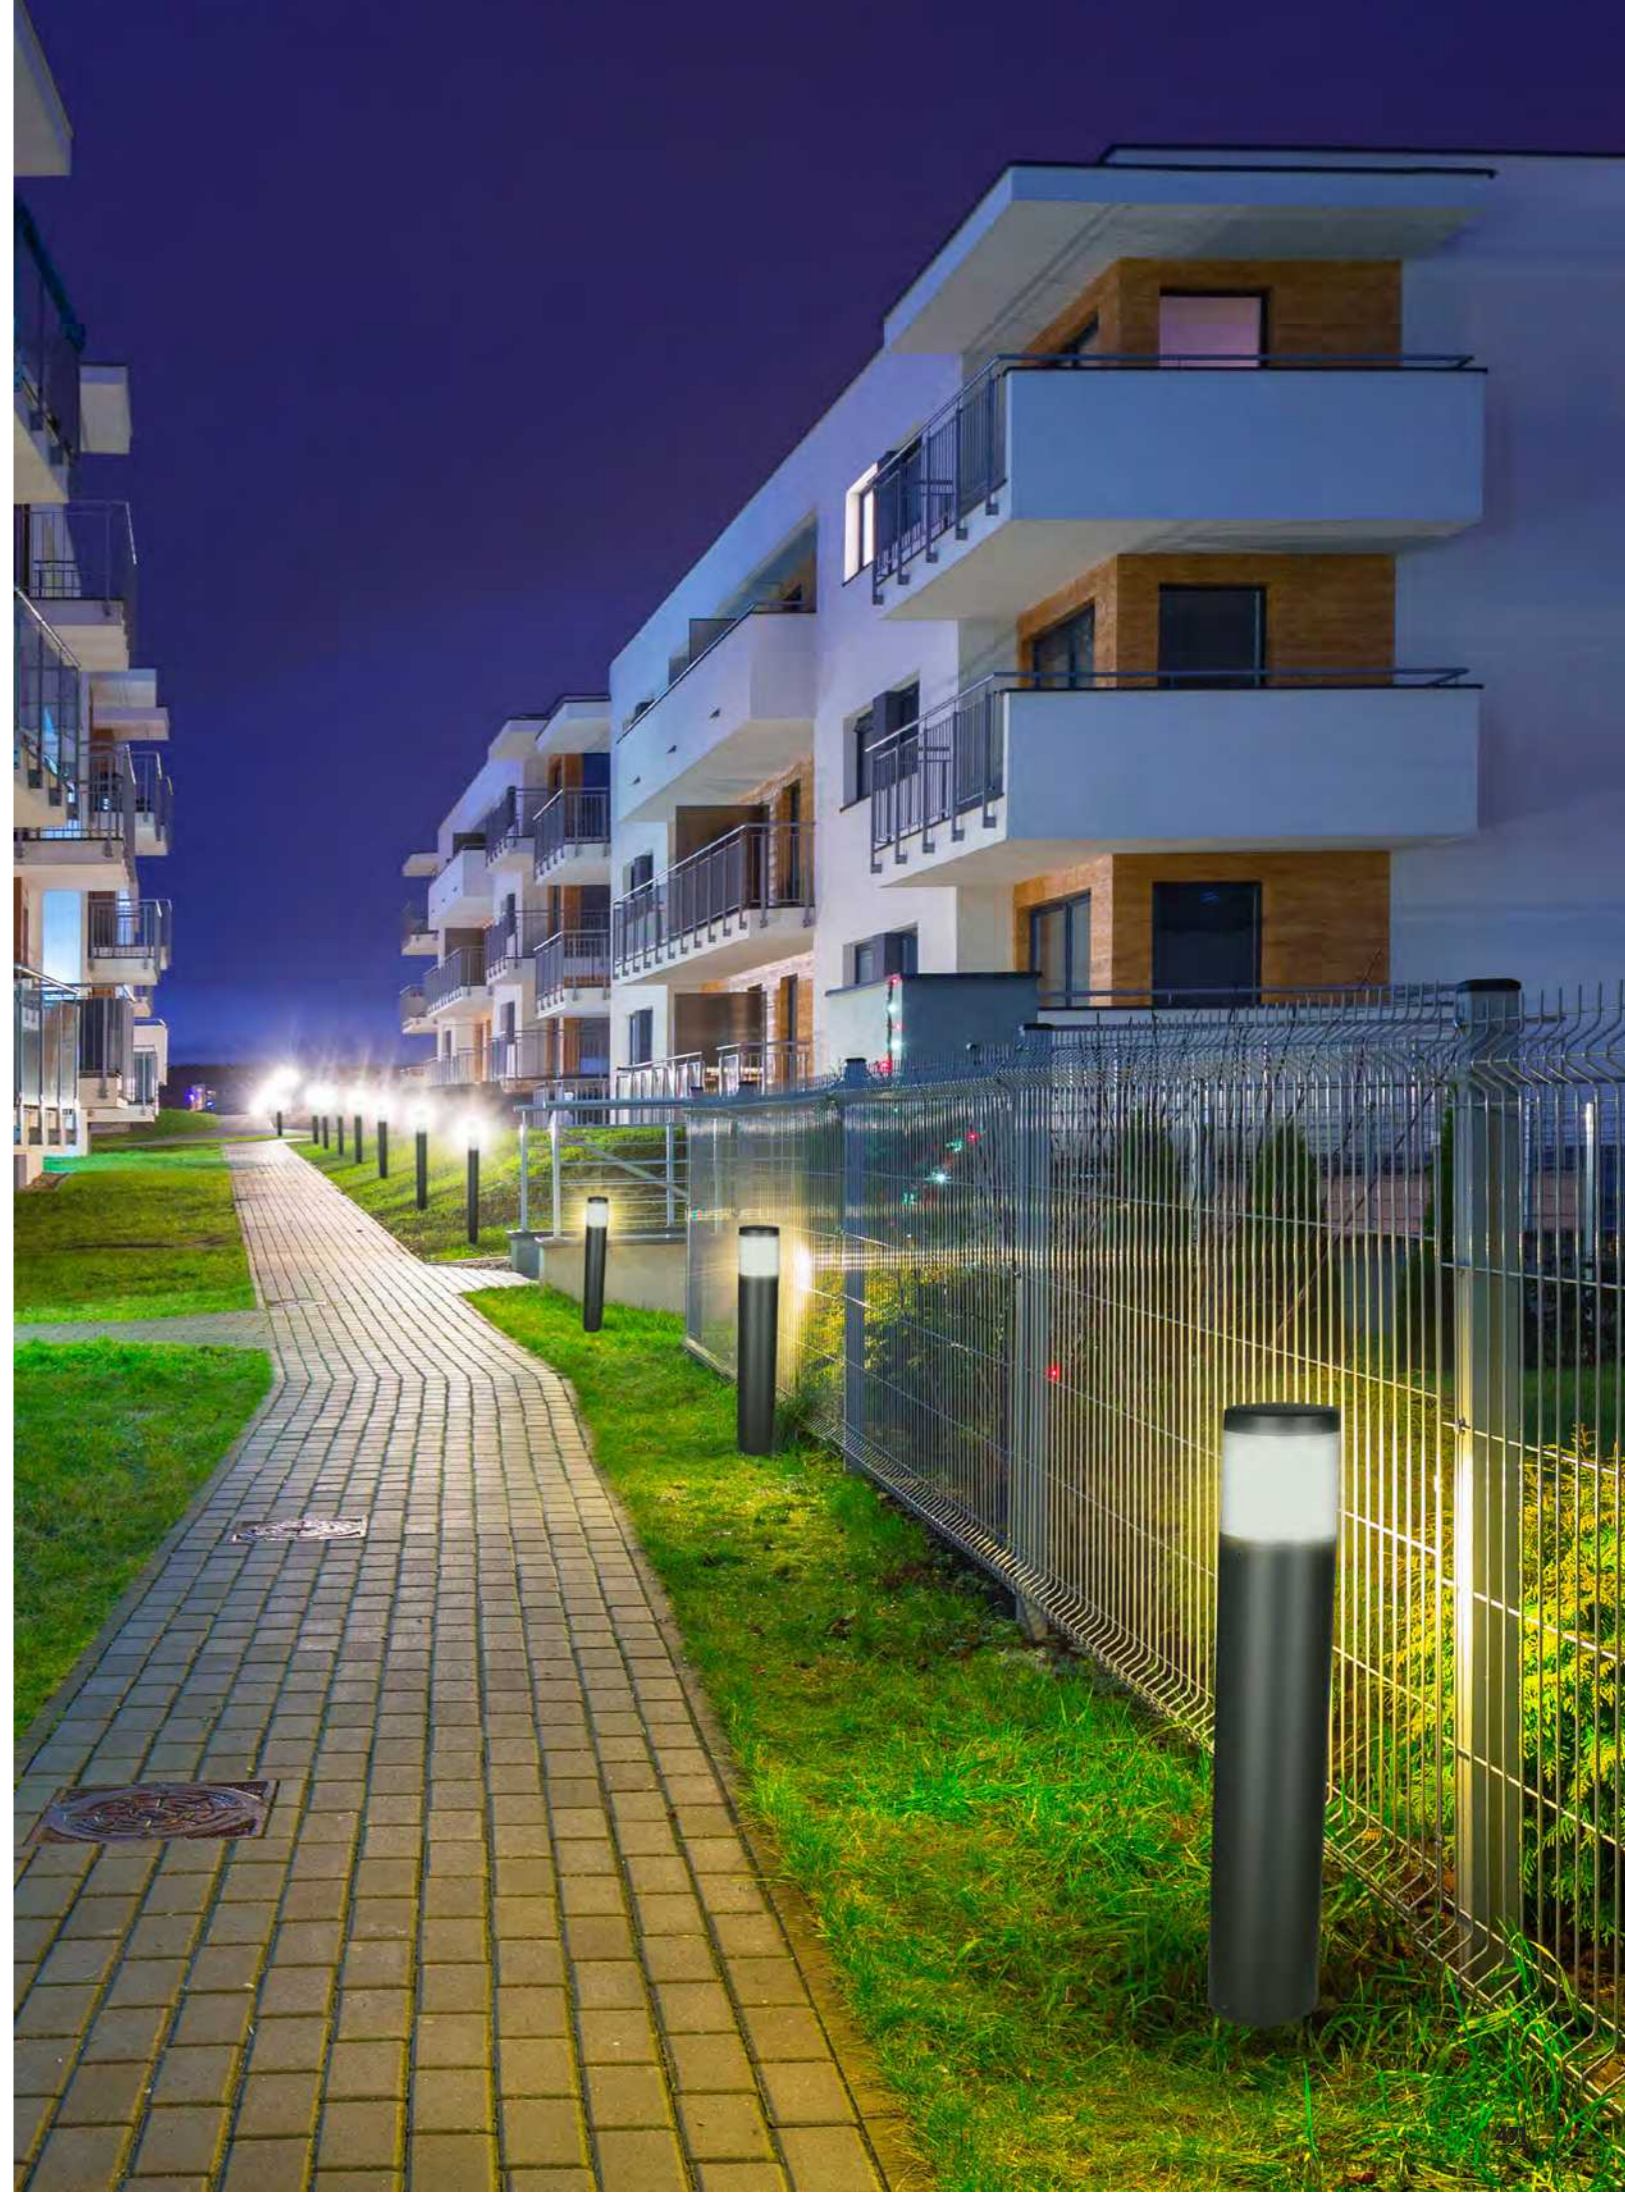

REFERENCE	BULB NO INCLUDED	FINISH
8108	1L x E27	Gris Oscuro-Dark grey
8109	1L x E27	Gris Oscuro-Dark grey
máx. 20W LED (No incl)		100-240V - 50/60Hz Aluminium/PC-Aluminium/PC