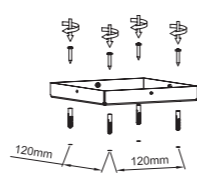

PIR sensor
A:120°
D:≤6m

Charge: 6-8h (Sunshine)
Work time : Full light 3h / Micro light 25h

7086 pág. 394
6495 pág. 364

Included

Included

REFERENCE	K	LED WATT	LUMENS	FINISH
7085	3000K	3,5W	300lm	Grafito-Graphite
		DC 3.7V	CRi ≥ 80	Aluminio-Aluminum