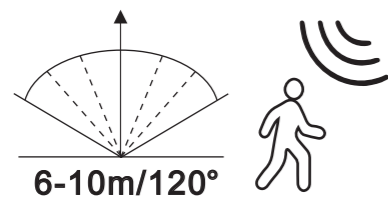

REFERENCE	K	LED WATT	LUMENS	FINISH	SENSOR	IP
6774	3000K	15W	1120lm	Gris Oscuro/Madera-Dark Grey/Wood	*	54
6770	3000K	13W	980lm	Gris Oscuro/Madera-Dark Grey/Wood		65
				Aluminio/PC-Aluminium/PC