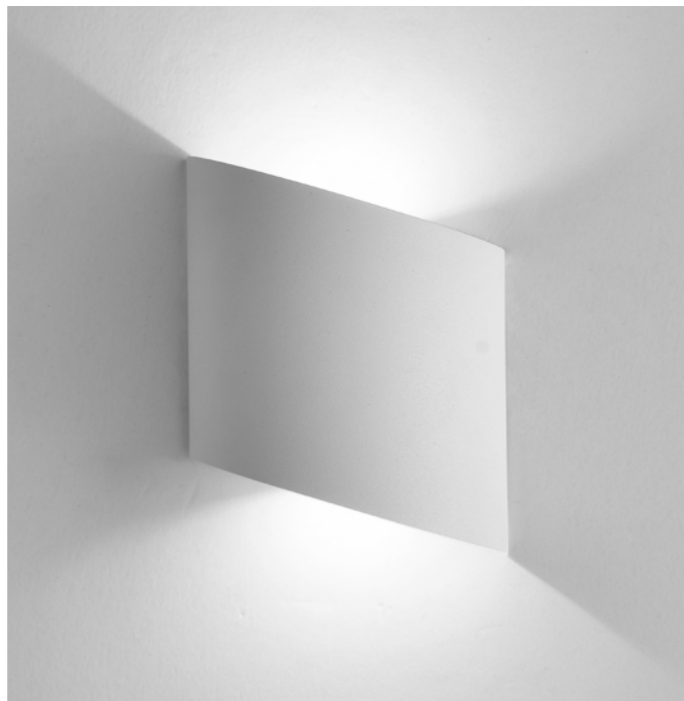

REFERENCE	K	LED WATT	LUMENS	FINISH
6530	3000K	6W	660lm	Gris oscuro-Dark grey
6531	3000K	6W	660lm	Blanco arena-Sand white
220-240V~ 5 0/60Hz CRI ≥80				Aluminio-Aluminium