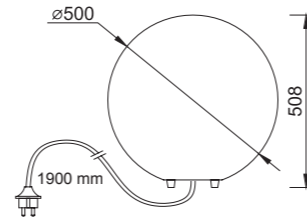

REFERENCE	BULB NO INCLUDED	FINISH	
1388	1L x E27	Blanco-White	ø350
1391	1L x E27	Blanco-White	ø400
1394	1L x E27	Blanco-White	ø500
máx. 20W LED (No incl)		100-240V~ 50/60Hz PE/ABS-PE/ABS	

Complementos exterior *NO INCLUIDO-Outdoor complements *NOT INCLUDED