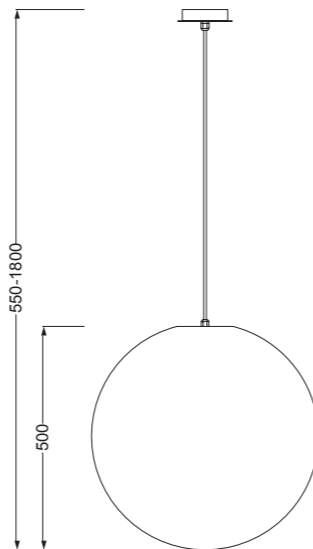

IP54

OAMI 005818614-0006

MAYA

IP44

REFERENCE	BULB NO INCLUDED	FINISH	
1397	1L x E27	Blanco-White	ø350
1398	1L x E27	Blanco-White	ø400
1399	1L x E27	Blanco-White	ø500

máx. 20W LED (No incl) PE / ABS / Aluminio-PE / ABS / Aluminium