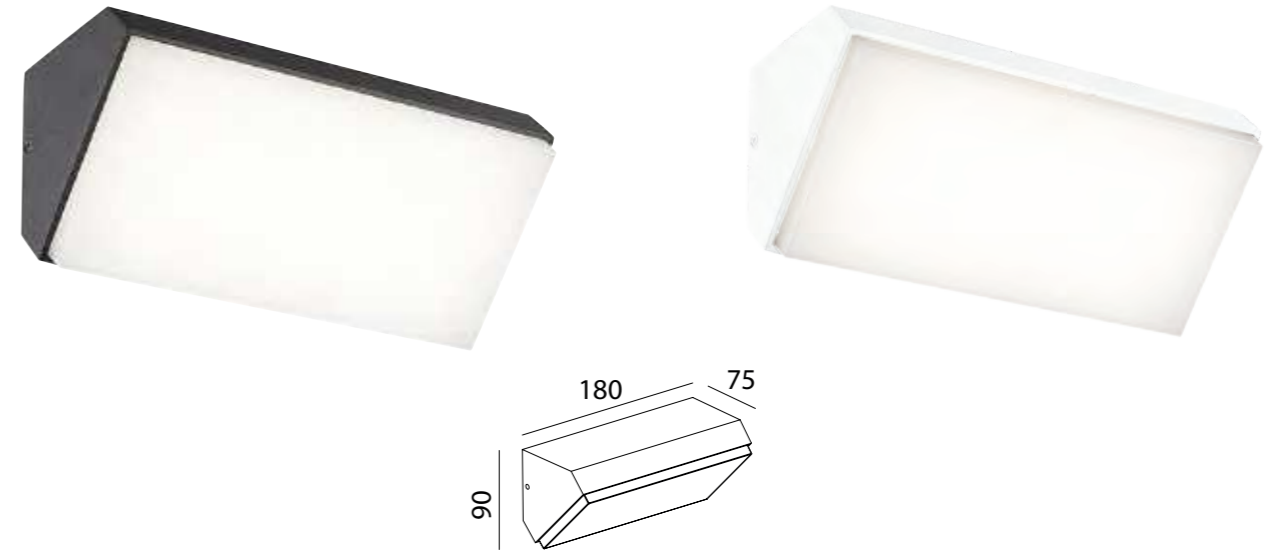

REFERENCE	K	LED WATT	LUMENS	FINISH
7070	3000K	9W	773lm	Gris oscuro-Dark grey
7071	3000K	9W	773lm	Blanco-White
		100-240V~ 50/60Hz CRI≥ 80		Aluminio/PC-Aluminium/PC