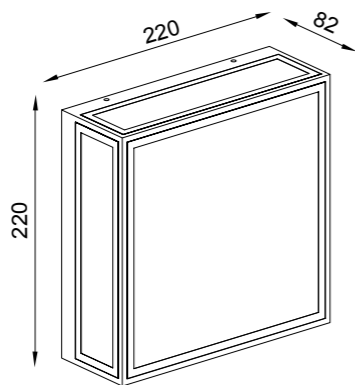

REFERENCE	K	LED WATT	LUMENS	FINISH
7055	3000K	14W	1180lm	Gris oscuro-Dark grey
7056	3000K	14W	1180lm	Blanco-White
		100-240V~ 50/60Hz CRI≥ 80		Aluminio/Cristal-Aluminium/Glass