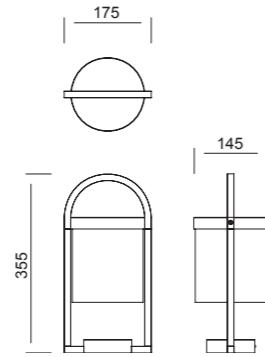

MAYA

by José Ignacio Ballester

Sobremuro exterior-Pedestal lamp

Outdoor

OAMI 005818614-0004

IP54

REFERENCE	BULB NO INCLUDED	FINISH
6550	1L x E27	Gris oscuro-Dark grey
	máx. 20W LED (No incl)	100-240V~ 50/60Hz Aluminio/cristal-Aluminium/glass