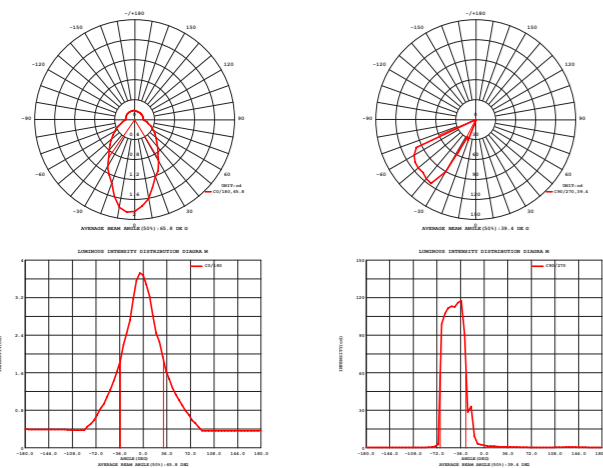

LUMINOUS INTENSITY DISTRIBUTION DIAGRAM

LUMINOUS INTENSITY DISTRIBUTION DIAGRAM

× Modos Instalación-Installation Forms

Con tubo carcasa-Recessed tube housing

76mm

Con pinzas-With clamps

74mm

REFERENCE	K	LED WATT	LUMENS	FINISH
7027	3000K	3W	210lm	Gris Oscuro-Dark Grey
7028	3000K	3W	210lm	Negro arena-Sand black
7029	3000K	3W	210lm	Blanco arena-Sand white
7030	3000K	3W	210lm	Gris Oscuro-Dark Grey
7031	3000K	3W	210lm	Negro arena-Sand black
7032	3000K	3W	210lm	Blanco arena-Sand white
200-240V~ 50/60Hz CRI:≥ 80				Aluminio/PC-Aluminium/PC