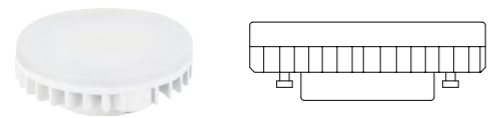

Bombillas recomendadas-Suggested bulbs

REFERENCE	Wattios LED	CCT	Lumens	Ángulo luz
R09224	9W	3000K	730lm	120°
R09225	9W	4000K	740lm	120°