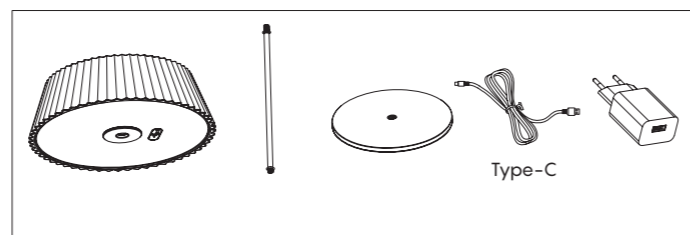

REFERENCE	K	LED WATT	LUMENS	FINISH
7933	3000K	2W	180lm	Blanco-White
7934	3000K	2W	180lm	Negro-Black
7935	3000K	2W	180lm	Corten-Corten
		DC 5V / 1A	Aluminio-Aluminium	

Included