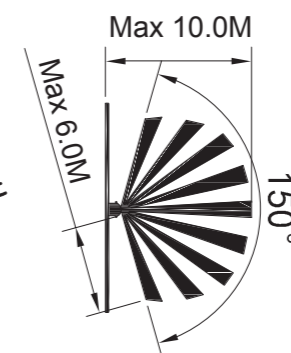

- Only Night
- Day & Night
- 30 Seconds
- 3 Minutes
- LUX
- Time

- 120°
- LED life / LED vida
  30,000 h
- ON / OFF
  30,000
- 5 años
  WARRANTY
  GARANTIA
  LED
- LED
  INCLUDED
- IP54