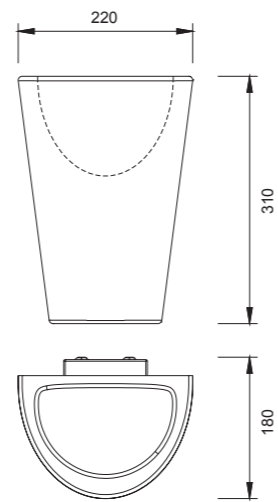

TEJA

by Santolaria & Lluscà

Outdoor

OAMI 005818614-0007

REFERENCE	BULB NO INCLUDED	FINISH
6508	1L x E27	Blanco-White
	máx. 20W LED (No incl)	100-240V ~ 50/60Hz Polietileno-Polyethylene