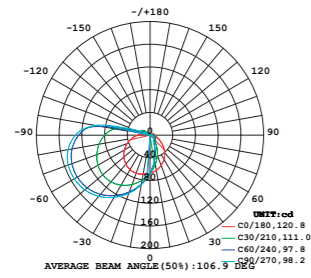

LUMINOUS INTENSITY DISTRIBUTION DIAGRAM

REFERENCE	K	LED WATT	LUMENS	FINISH
7062	3000K	9W	725lm	Gris oscuro-Dark grey
7063	3000K	9W	725lm	Blanco-White
		220-240V~ 50/60Hz CRI≥ 80		Aluminio/PC-Aluminium/PC