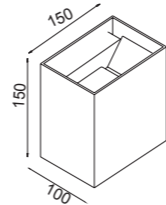

REFERENCE	K	LED WATT	LUMENS	FINISH	IP	DAVOS
New 8589	2700K	12W	1100lm	Gris oscuro-Dark grey	54	Dimmable
New 8600	2700K	12W	1100lm	Blanco arena-Sand white	54	Dimmable
New 8601	2700K	12W	1100lm	Negro arena-Sand black	54	Dimmable
New 8602	2700K	12W	1100lm	Corten-Corten	54	Dimmable
6520	3000K	12W	1100lm	Gris oscuro-Dark grey	54	On-off
6521	3000K	12W	1100lm	Blanco arena-Sand white	54	On-off
6524	3000K	12W	1100lm	Negro arena-Sand black	54	On-off
6527	3000K	12W	1100lm	Corten-Corten	54	On-off
7647	4000K	12W	1100lm	Gris oscuro-Dark grey	54	On-off
7648	4000K	12W	1100lm	Blanco arena-Sand white	54	On-off
7649	4000K	12W	1100lm	Negro arena-Sand black	54	On-off
7650	4000K	12W	1100lm	Corten-Corten	54	On-off
DAVOS						
New 8604	2700K	12W	1100lm	Negro arena-Sand black	54	Dimmable
New 8603	2700K	12W	1100lm	Blanco arena-Sand white	54	Dimmable
6522	3000K	12W	1100lm	Gris oscuro-Dark grey	54	On-off
6523	3000K	12W	1100lm	Blanco arena-Sand white	54	On-off
7645	4000K	12W	1100lm	Gris oscuro-Dark grey	54	On-off
7646	4000K	12W<!-- <td-->1100lm	Blanco arena-Sand white	54	On-off	
DAVOS XL						
New 8609	2700K	20W	1830lm	Gris oscuro-Dark grey	65	Dimmable
New 8610	2700K	20W	1830lm	Blanco arena-Sand white	65	Dimmable
New 8611	2700K	20W	1830lm	Negro arena-Sand black	65	Dimmable
New 8612	2700K	20W	1830lm	Corten-Corten	65	Dimmable
7435	3000K	20W	1830lm	Gris oscuro-Dark grey	65	On-off
7436	3000K	20W	1830lm	Blanco arena-Sand white	65	On-off
7437	3000K	20W	1830lm	Negro arena-Sand black	65	On-off
7438	3000K	20W	1830lm	Corten-Corten	65	On-off
7651	4000K	20W	1830lm	Gris oscuro-Dark grey	65	On-off
7652	4000K	20W	1830lm	Blanco arena-Sand white	65	On-off
7653	4000K	20W	1830lm	Negro arena-Sand black	65	On-off
7654	4000K	20W	1830lm	Corten-Corten	65	On-off
DAVOS DOUBLE						
New 8605	2700K	24W	2200lm	Gris oscuro-Dark grey	54	Dimmable
New 8606	2700K	24W	2200lm	Blanco arena-Sand white	54	Dimmable
New 8607	2700K	24W	2200lm	Negro arena-Sand black	54	Dimmable
New 8608	2700K	24W	2200lm	Corten-Corten	54	Dimmable
7815	3000K	24W	2200lm	Gris oscuro-Dark grey	54	On-off
7816	3000K	24W	2200lm	Blanco arena-Sand white	54	On-off
7817	3000K	24W	2200lm	Negro arena-Sand black	54	On-off
7818	3000K	24W	2200lm	Corten-Corten	54	On-off
7819	4000K	24W	2200lm	Gris oscuro-Dark grey	54	On-off
7820	4000K	24W	2200lm	Blanco arena-Sand white	54	On-off
7821	4000K	24W	2200lm	Negro arena-Sand black	54	On-off
7822	4000K	24W	2200lm	Corten-Corten	54	On-off
220-240V~ 50/60Hz				Aluminio-Aluminium		

DAVOS

DAVOS XL