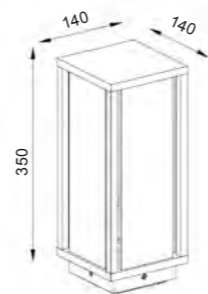

IP54

REFERENCE	BULB NO INCLUDED	FINISH
6490	1L x E27	Grafito-Graphite
	máx. 20W LED (No incl)	100-240V~ 50/60Hz Aluminio/cristal-Aluminium/glass