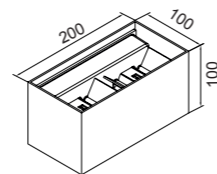

REFERENCE	K	LED WATT	LUMENS	FINISH	IP	DAVOS
New 8589	2700K	12W	1100lm	Gris oscuro-Dark grey	54	Dimmable
New 8600	2700K	12W	1100lm	Blanco arena-Sand white	54	Dimmable
New 8601	2700K	12W	1100lm	Negro arena-Sand black	54	Dimmable
New 8602	2700K	12W	1100lm	Corten-Corten	54	Dimmable
6520	3000K	12W	1100lm	Gris oscuro-Dark grey	54	On-off
6521	3000K	12W	1100lm	Blanco arena-Sand white	54	On-off
6524	3000K	12W	1100lm	Negro arena-Sand black	54	On-off
6527	3000K	12W	1100lm	Corten-Corten	54	On-off
7647	4000K	12W	1100lm	Gris oscuro-Dark grey	54	On-off
7648	4000K	12W	1100lm	Blanco arena-Sand white	54	On-off
7649	4000K	12W	1100lm	Negro arena-Sand black	54	On-off
7650	4000K	12W	1100lm	Corten-Corten	54	On-off
DAVOS						
New 8604	2700K	12W	1100lm	Negro arena-Sand black	54	Dimmable
New 8603	2700K	12W	1100lm	Blanco arena-Sand white	54	Dimmable
6522	3000K	12W	1100lm	Gris oscuro-Dark grey	54	On-off
6523	3000K	12W	1100lm	Blanco arena-Sand white	54	On-off
7645	4000K	12W	1100lm	Gris oscuro-Dark grey	54	On-off
7646	4000K	12W<!-- <td-->1100lm	Blanco arena-Sand white	54	On-off	
DAVOS XL						
New 8609	2700K	20W	1830lm	Gris oscuro-Dark grey	65	Dimmable
New 8610	2700K	20W	1830lm	Blanco arena-Sand white	65	Dimmable
New 8611	2700K	20W	1830lm	Negro arena-Sand black	65	Dimmable
New 8612	2700K	20W	1830lm	Corten-Corten	65	Dimmable
7435	3000K	20W	1830lm	Gris oscuro-Dark grey	65	On-off
7436	3000K	20W	1830lm	Blanco arena-Sand white	65	On-off
7437	3000K	20W	1830lm	Negro arena-Sand black	65	On-off
7438	3000K	20W	1830lm	Corten-Corten	65	On-off
7651	4000K	20W	1830lm	Gris oscuro-Dark grey	65	On-off
7652	4000K	20W	1830lm	Blanco arena-Sand white	65	On-off
7653	4000K	20W	1830lm	Negro arena-Sand black	65	On-off
7654	4000K	20W	1830lm	Corten-Corten	65	On-off
DAVOS DOUBLE						
New 8605	2700K	24W	2200lm	Gris oscuro-Dark grey	54	Dimmable
New 8606	2700K	24W	2200lm	Blanco arena-Sand white	54	Dimmable
New 8607	2700K	24W	2200lm	Negro arena-Sand black	54	Dimmable
New 8608	2700K	24W	2200lm	Corten-Corten	54	Dimmable
7815	3000K	24W	2200lm	Gris oscuro-Dark grey	54	On-off
7816	3000K	24W	2200lm	Blanco arena-Sand white	54	On-off
7817	3000K	24W	2200lm	Negro arena-Sand black	54	On-off
7818	3000K	24W	2200lm	Corten-Corten	54	On-off
7819	4000K	24W	2200lm	Gris oscuro-Dark grey	54	On-off
7820	4000K	24W	2200lm	Blanco arena-Sand white	54	On-off
7821	4000K	24W	2200lm	Negro arena-Sand black	54	On-off
7822	4000K	24W	2200lm	Corten-Corten	54	On-off
220-240V~ 50/60Hz				Aluminio-Aluminium		

DAVOS

DAVOS XL