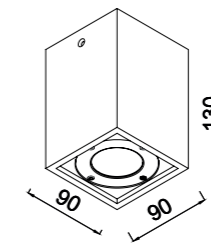

REFERENCE	BULB NO INCLUDED	FINISH
7184	1L x GU10	Blanco-White
7185	1L x GU10	Gris oscuro-Dark grey
máx. 12W LED (No incl)		100-240V~ 50/60Hz Hormigón-Concrete

REFERENCE	BULB NO INCLUDED	FINISH
7186	1L x GU10	Blanco-White
7187	1L x GU10	Gris oscuro-Dark grey
máx. 12W LED (No incl)		100-240V~ 50/60Hz Hormigón-Concrete