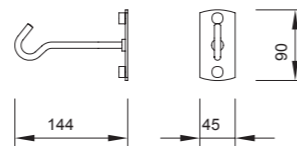

REFERENCE	BULB NO INCLUDED	FINISH
6213	1L x E27	Blanco/Gris antracita-White/Gray Anthracite
	máx. 20W LED (No incl)	100-240V~ 50/60Hz ABS/PE/Aluminium