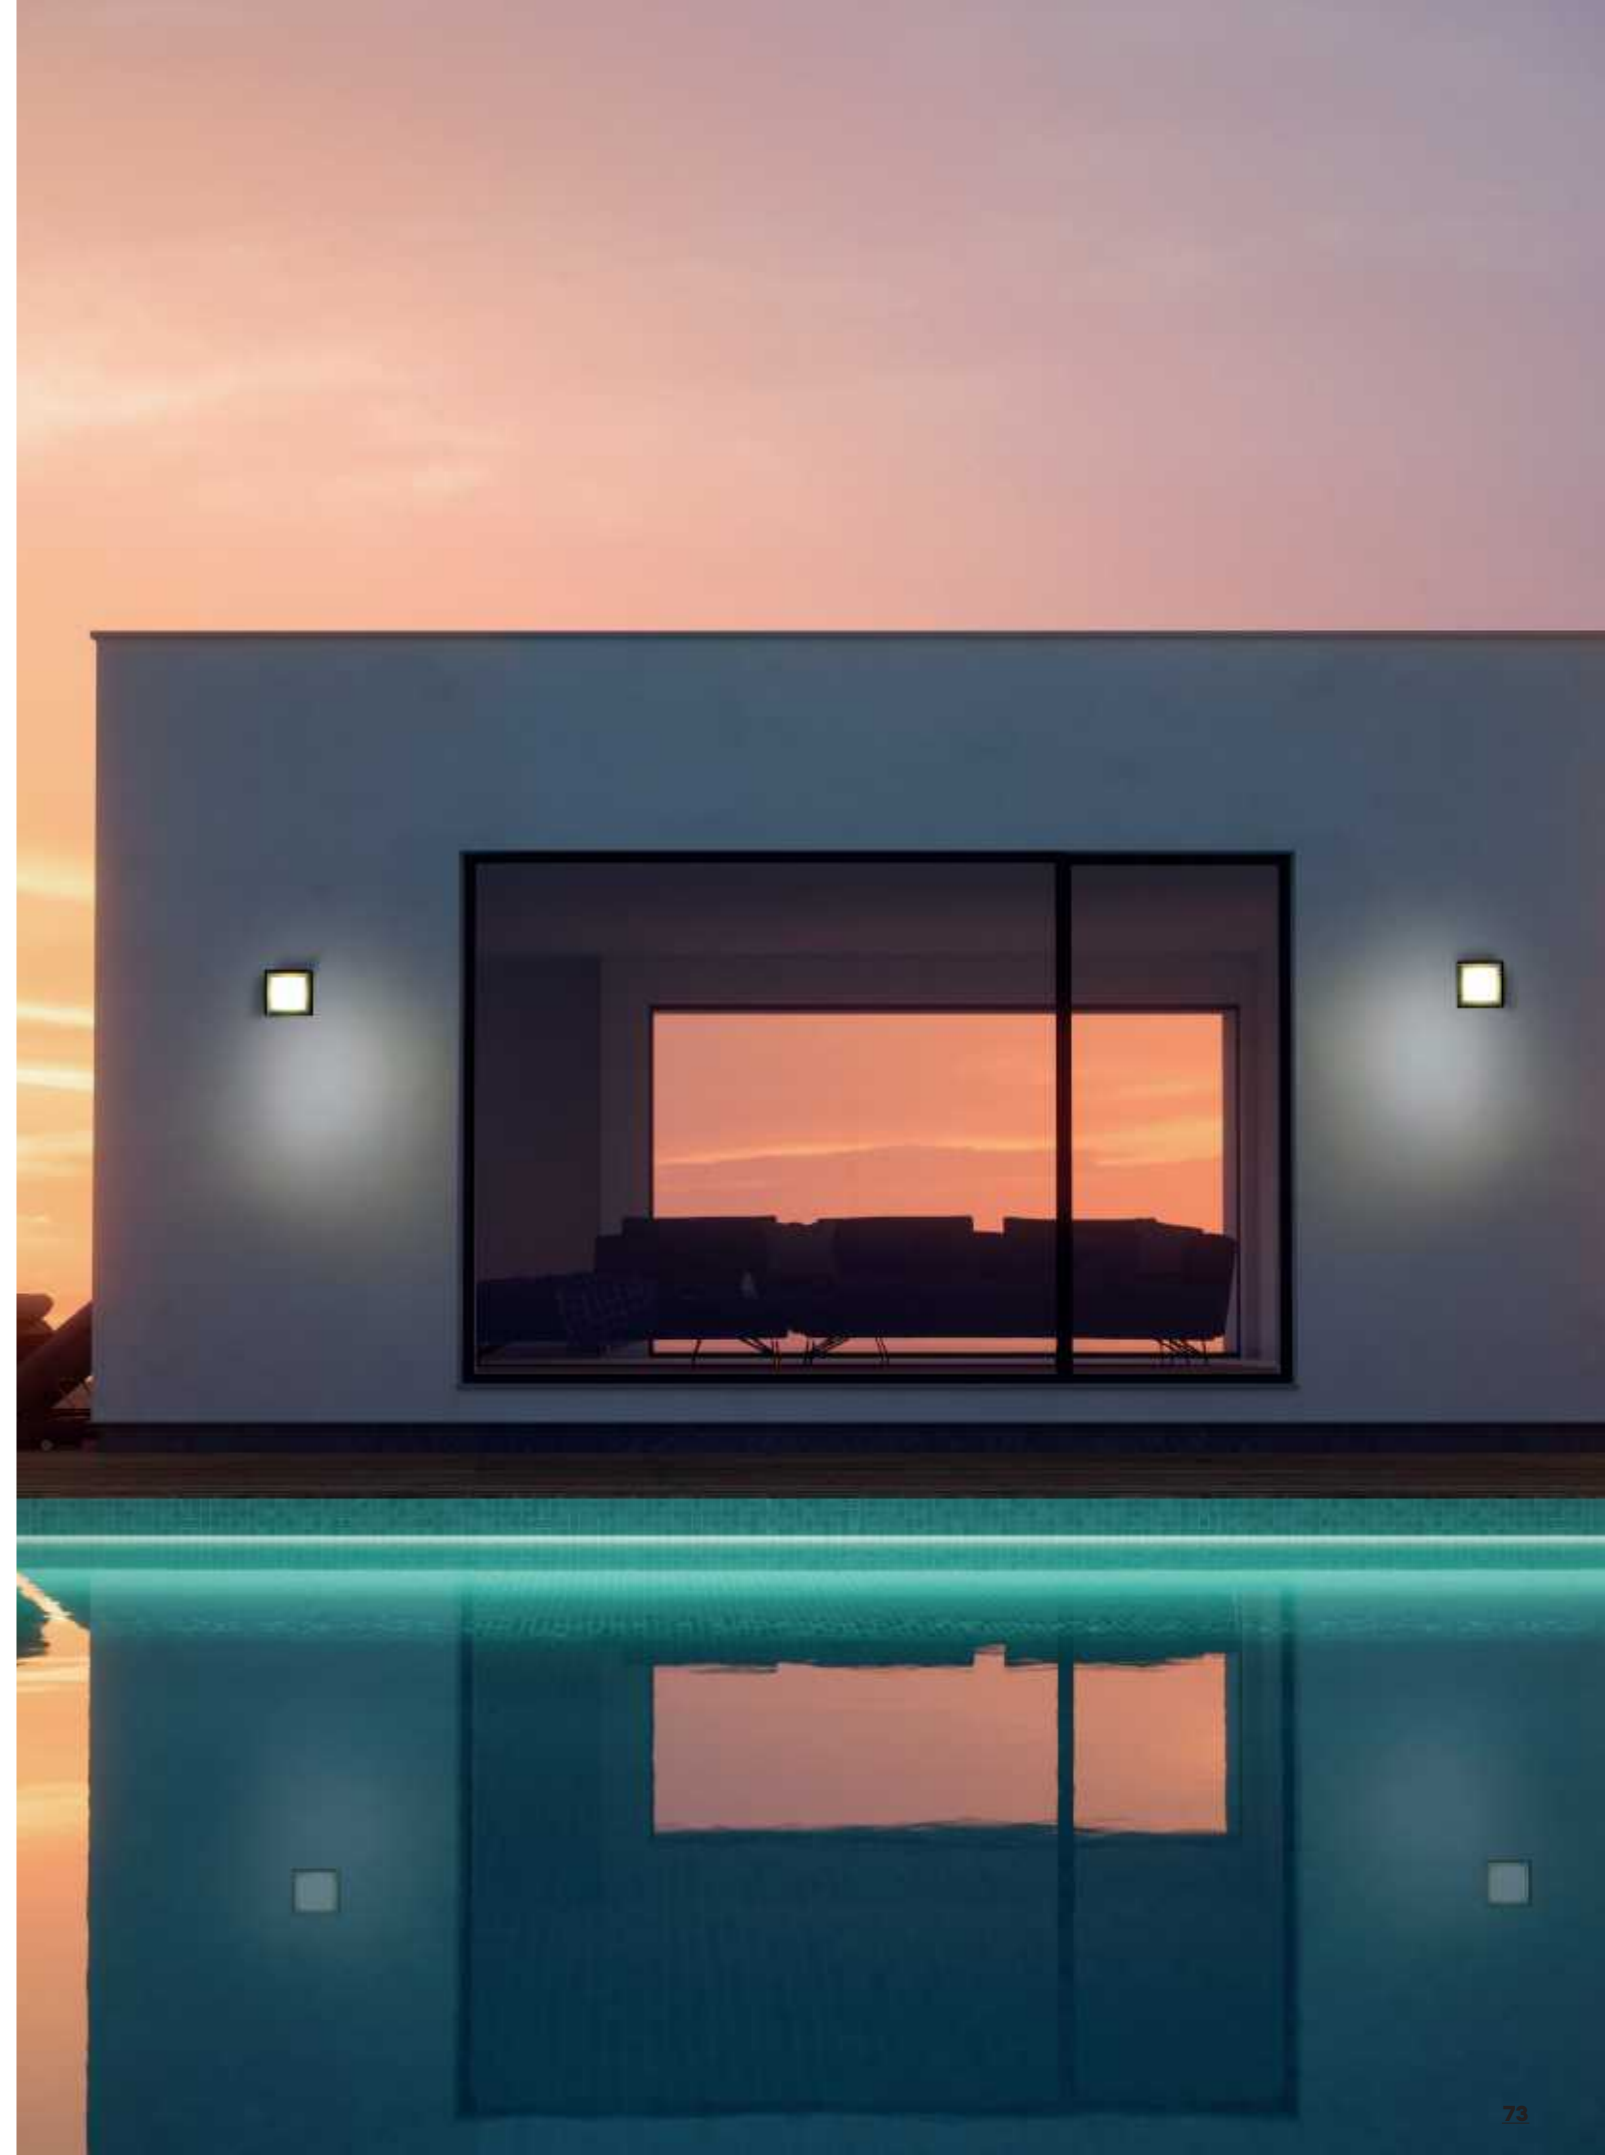

Ref	CCT switch	Led Watt	Lumens	Finish
8851	2700K-3300K-4000K	15W	1200lm	Negro-Black
8852	2700K-3300K-4000K	15W	1200lm	Blanco-White
8853	2700K-3300K-4000K	15W	1200lm	Corten-Corten
220-240V~ 50/60Hz CRI:≥ 80				PP+PC-PP+PC

Ref	CCT switch	Led Watt	Lumens	Finish
8863	2700K-3300K-4000K	15W	1200lm	Negro-Black
8864	2700K-3300K-4000K	15W	1200lm	Blanco-White
8865	2700K-3300K-4000K	15W	1200lm	Corten-Corten
220-240V~ 50/60Hz CRI:≥ 80				PP+PC-PP+PC

☐ CCT SWITCH
2700K-3300K-4000K