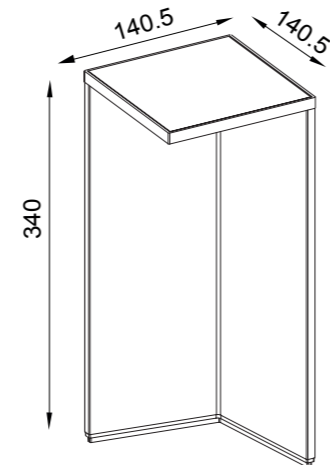

Charge: 6-8h (Sunshine)
Work time : Full light 3h / Micro light 25h

REFERENCE	K	LED WATT	LUMENS	FINISH
7088	3000K	2,2W	188lm	Grafito-Graphite
		DC 3.7V CRI≥ 80		Aluminio-Aluminium