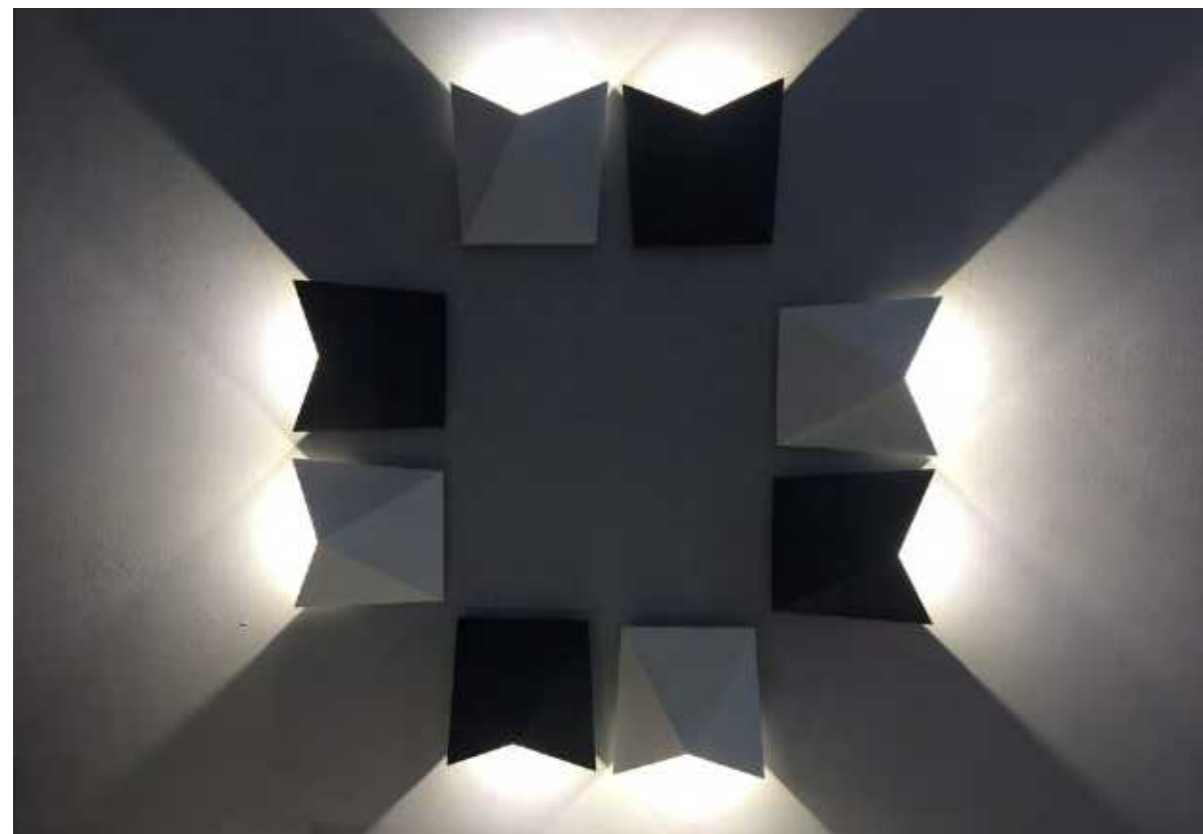

REFERENCE	K	LED WATT	LUMENS	FINISH
6525	3000K	8W	750m	Gris oscuro-Dark grey
6526	3000K	8W	750m	Blanco arena-Sand white
220-240V ~ 50/60Hz CRI ≥80				Aluminio-Aluminium