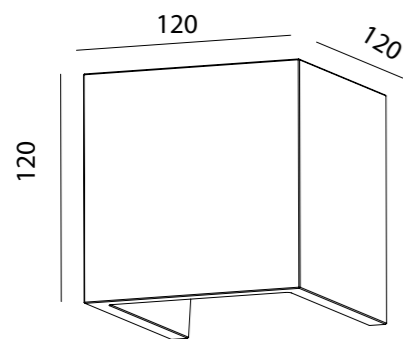

REFERENCE	K	LED WATT	LUMENS	FINISH
7108	3000K	12W	1100lm	Gris Piedra-Stone Grey
7109	3000K	12W	1100lm	Blanco-White
		220-240V~ 50/60Hz	Cemento liso-Smooth cement