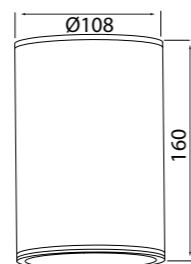

REFERENCE	BULB NO INCLUDED	FINISH
7908	E27	Gris Oscuro-Dark Grey
	1x E27 máx.20W	100-240V - 50/60Hz Aluminio/Cristal-Aluminium/Glass

Bombillas recomendadas-Suggested bulbs

REFERENCE	Wattios LED	CCT	Lumens	Ángulo luz
R09133	10W	3000K	1050lm	320°
R09215	10W	4000K	1080lm	320°
R09134	10W	5000K	1100lm	320°
R09139	14W	3000K	1460lm	240°
R09140	14W	4000K	1510lm	240°