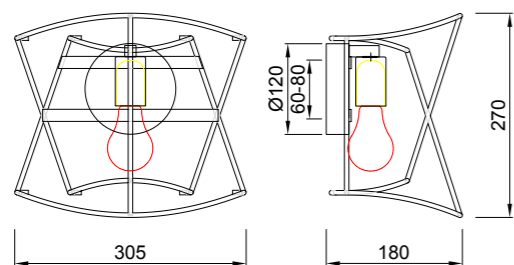

REFERENCE	BULB NO INCLUDED	FINISH
7133	1L x E27	Beige oscuro-Dark beige
	máx. 20W LED (No incl)	100-240V~ 50/60Hz
Aluminio/fibra textil sintética-Aluminium/synthetic textile fibre