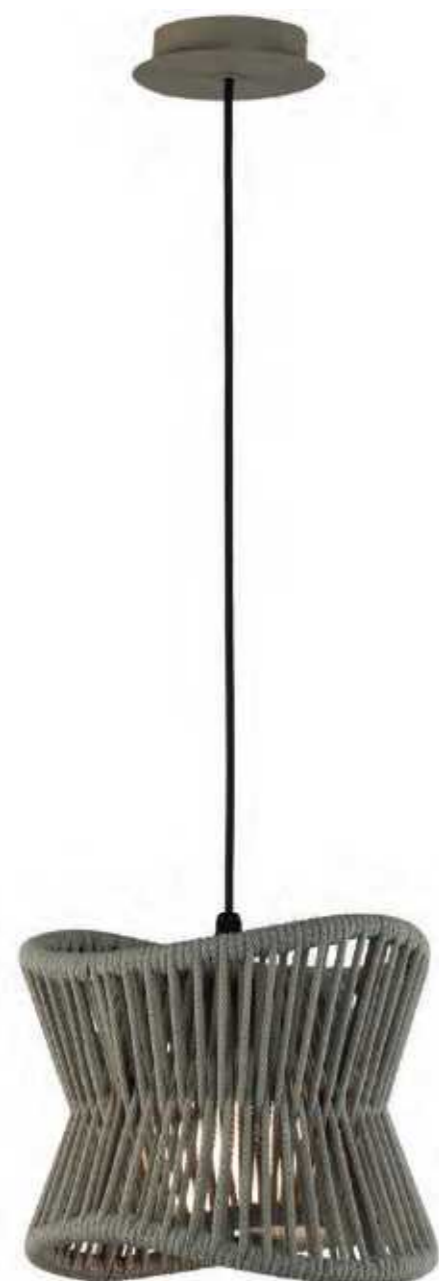

POLINESIA
By Santiago Sevillano

7133
pág. 358