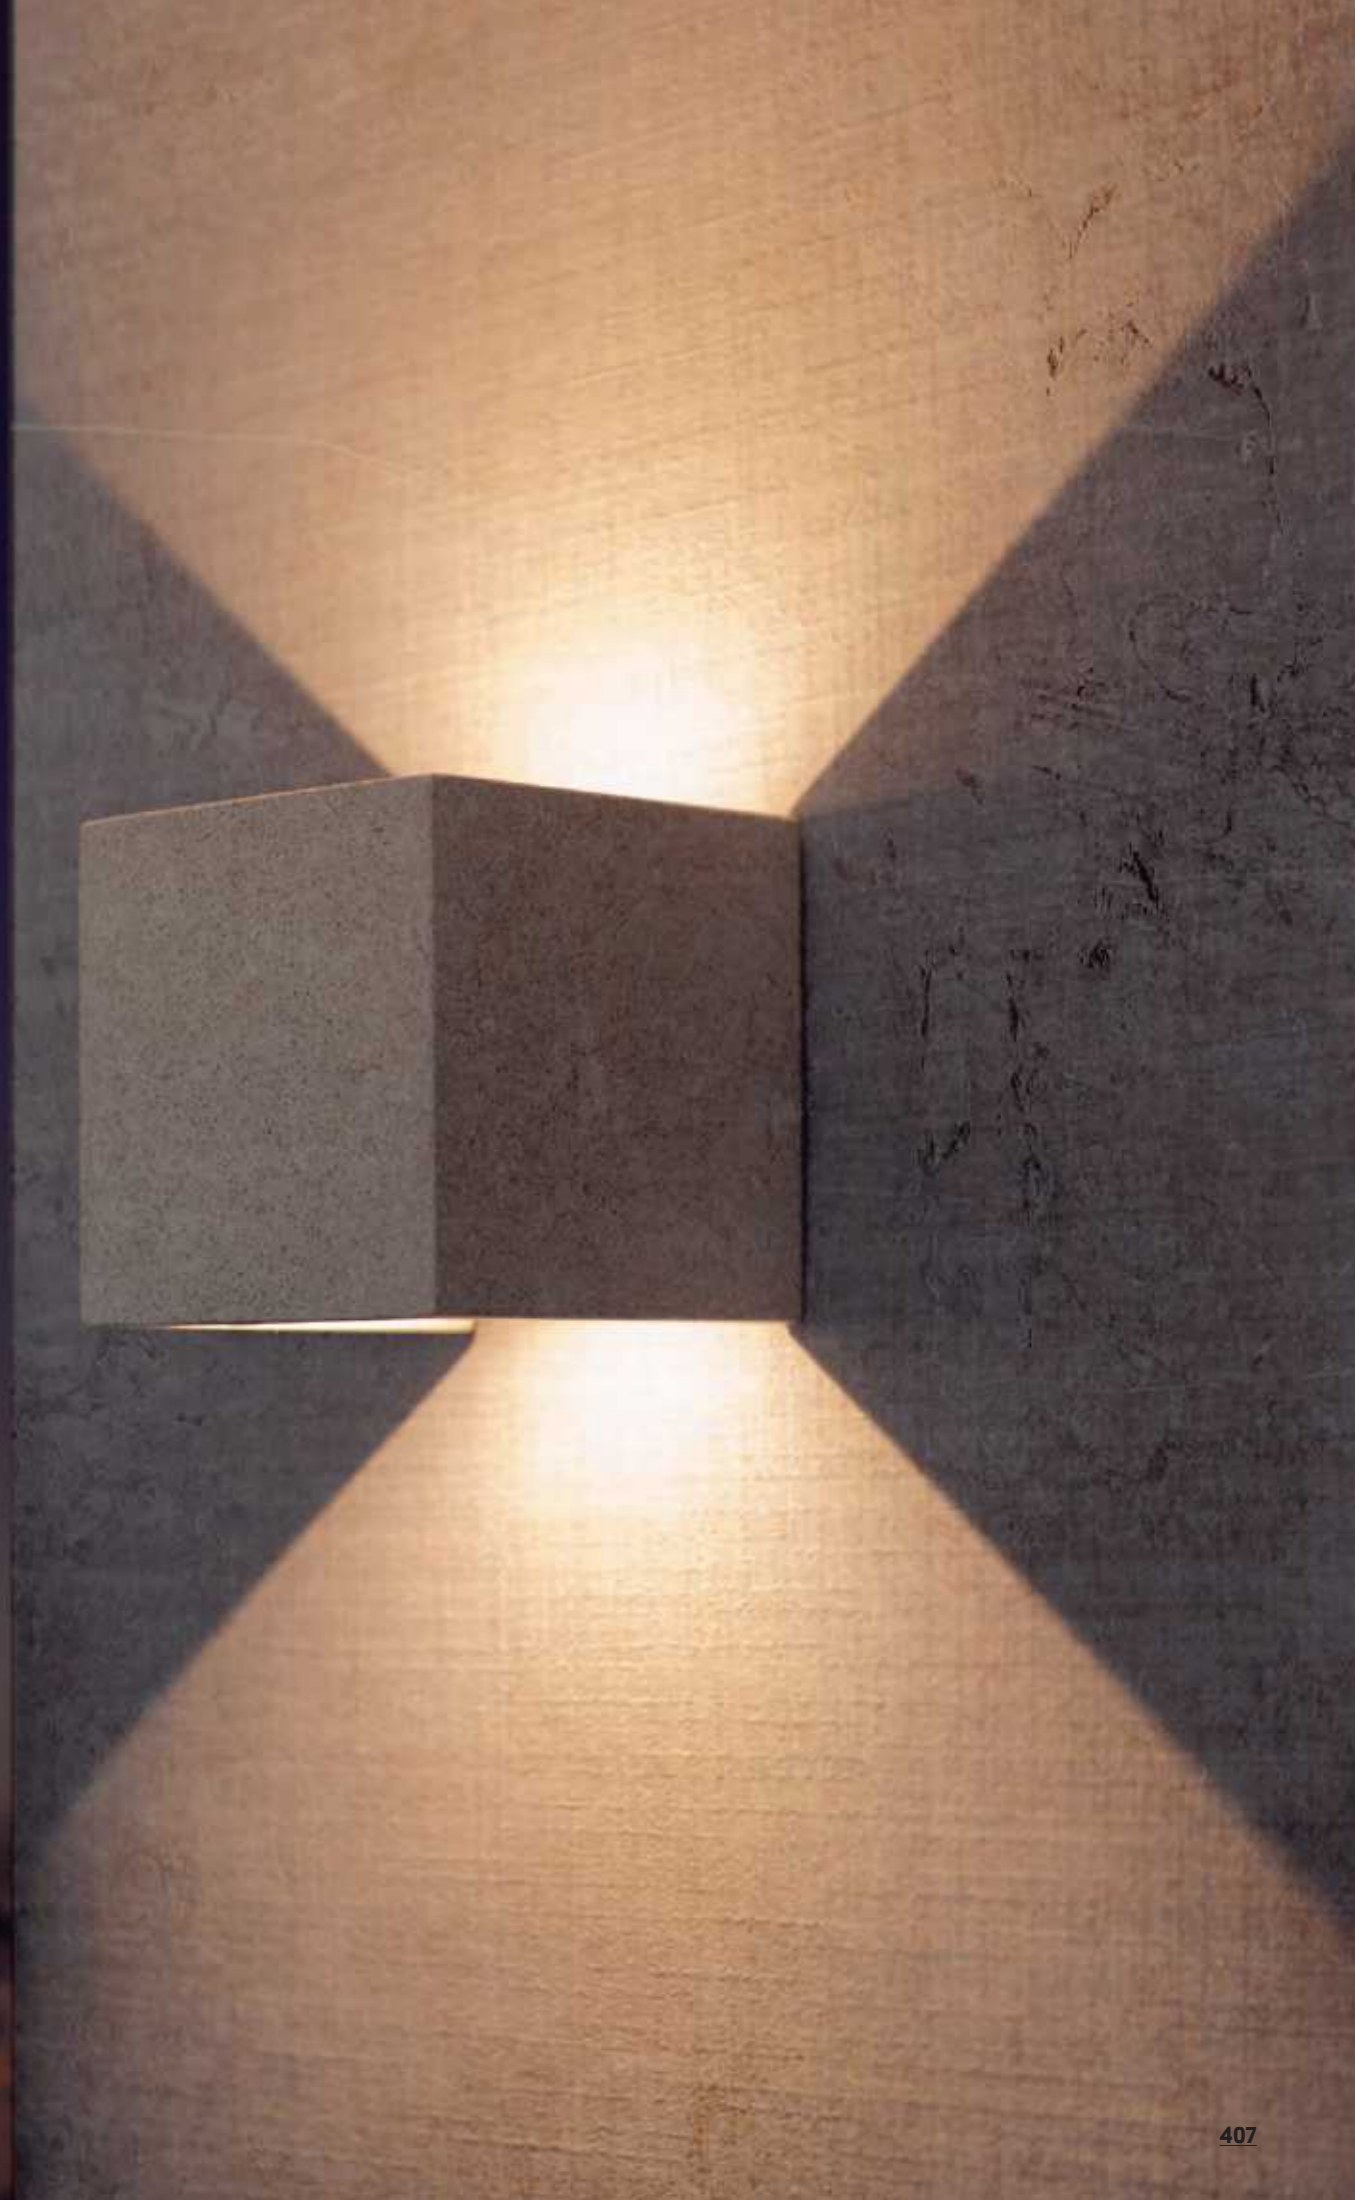

REFERENCE	K	LED WATT	LUMENS	FINISH
7108	3000K	12W	1100lm	Gris Piedra-Stone Grey
7109	3000K	12W	1100lm	Blanco-White
		220-240V~ 50/60Hz	Cemento liso-Smooth cement