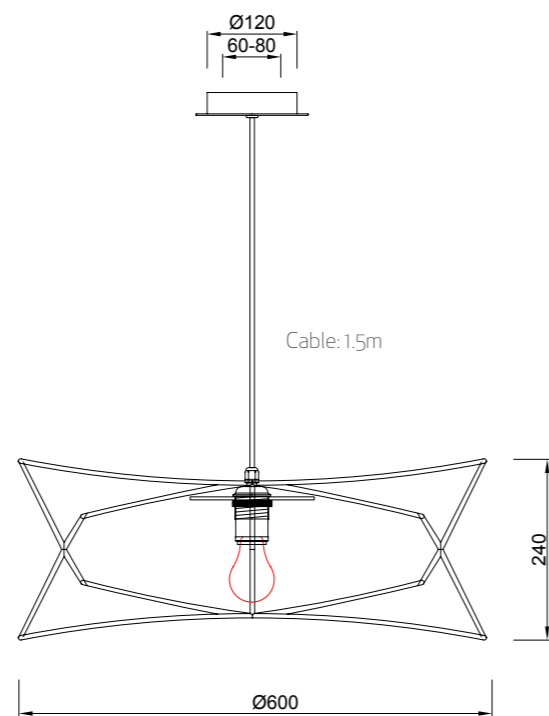

POLINESIA
By Santiago Sevillano

IP44

REFERENCE	BULB NOT INCLUDED	FINISH
7130	1L x E27	Beige oscuro-Dark beige
máx. 20W LED (No incl) 100-240V~ 50/60Hz Aluminio/fibra textil sintética-Aluminium/synthetic textile fibre