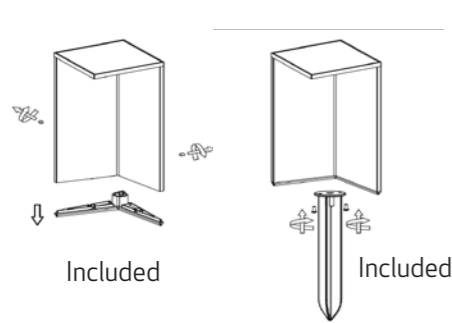

Charge: 6-8h (Sunshine)
Work time : Full light 3h / Micro light 25h

REFERENCE	K	LED WATT	LUMENS	FINISH
7088	3000K	2,2W	188lm	Grafito-Graphite
		DC 3.7V CRI≥ 80		Aluminio-Aluminium