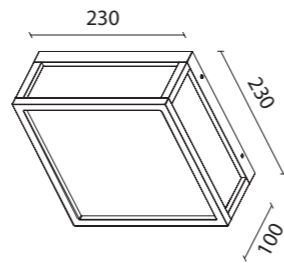

REFERENCE	BULBS NOT INCLUDED	FINISH
8378	2L x E27	Gris Oscuro-Dark Grey
8379	2L x E27	Blanco-White
8380	2L x E27	Corten-Corten
máx. 20W LED (No incl)		100-240V ~ 50/60Hz Aluminio-Aluminium