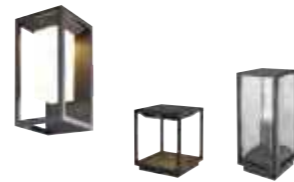

REFERENCE	BULB NO INCLUDED	FINISH
6495	1L x E27	Grafito-Graphite
6494	1L x E27	Grafito-Graphite
máx. 20W LED (No incl)		100-240V~ 50/60Hz Aluminio/cristal-Aluminium/glass

7086 pág. 394   7085 pág. 456   6490 pág. 458