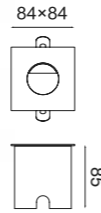

REFERENCE	K	LED WATT	LUMENS	FINISH
7027	3000K	3W	210lm	Gris Oscuro-Dark Grey
7028	3000K	3W	210lm	Negro arena-Sand black
7029	3000K	3W	210lm	Blanco arena-Sand white
7030	3000K	3W	210lm	Gris Oscuro-Dark Grey
7031	3000K	3W	210lm	Negro arena-Sand black
7032	3000K	3W	210lm	Blanco arena-Sand white
200-240V~ 50/60Hz CRI:≥ 80				Aluminio/PC-Aluminium/PC

× Modos Instalación-Installation Forms

Con tubo carcasa-Recessed tube housing

76mm

Con pinzas-With clips

74mm