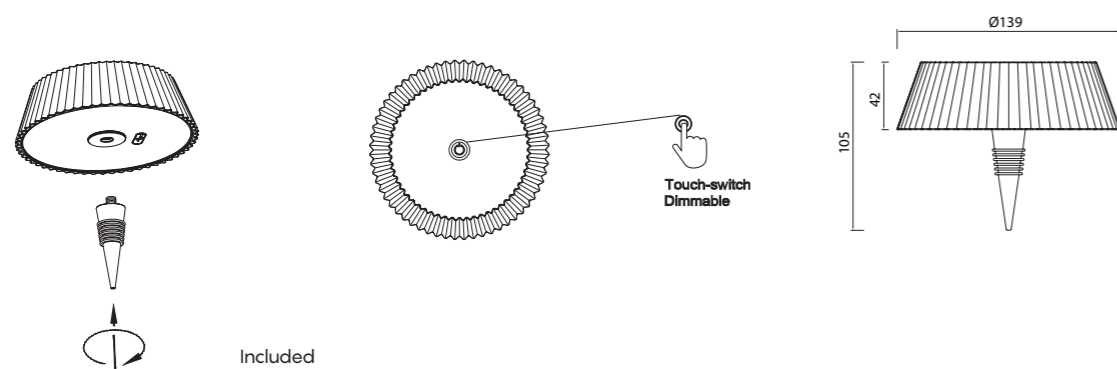

REFERENCE	K	LED WATT	LUMENS	FINISH
7930	3000K	2W	180lm	Blanco-White
7931	3000K	2W	180lm	Negro-Black
7932	3000K	2W	180lm	Corten-Corten
		DC 5V / 1A	Aluminio-Aluminium