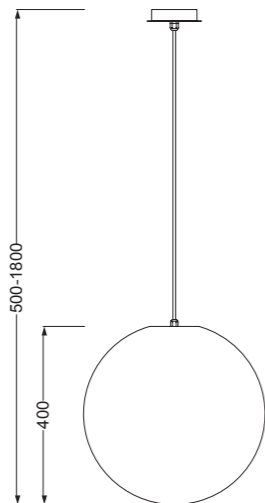

IP54

OAMI 005818614-0006

MAYA

IP44

REFERENCE	BULB NO INCLUDED	FINISH	
1397	1L x E27	Blanco-White	ø350
1398	1L x E27	Blanco-White	ø400
1399	1L x E27	Blanco-White	ø500

máx. 20W LED (No incl) PE / ABS / Aluminio-PE / ABS / Aluminium