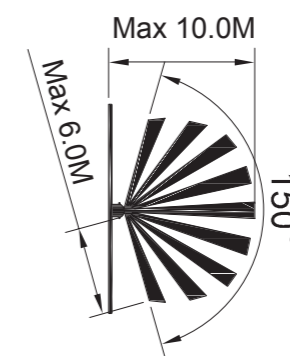

REFERENCE	CCT switch	LED WATT	LUMENS	FINISH	SENSOR
8474	3000K	20W	1700lm	Blanco-White	No
8475	3000K	20W	1700lm	Negro-Black	No
8476	3000K	20W	1700lm	Blanco-White	Yes
8477	3000K	20W	1700lm	Negro-Black	Yes
				220-240V~ 50/60Hz CRI:≥ 80	Aluminio-Aluminium