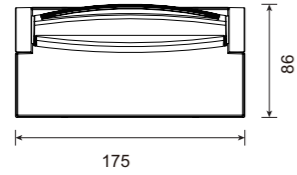

HOOD
New

Apliques Exterior-Outdoor wall lamp

Outdoor