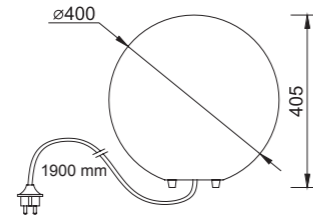

REFERENCE	BULB NO INCLUDED	FINISH	
1388	1L x E27	Blanco-White	ø350
1391	1L x E27	Blanco-White	ø400
1394	1L x E27	Blanco-White	ø500
máx. 20W LED (No incl)		100-240V~ 50/60Hz PE/ABS-PE/ABS	

Complementos exterior *NO INCLUIDO-Outdoor complements *NOT INCLUDED