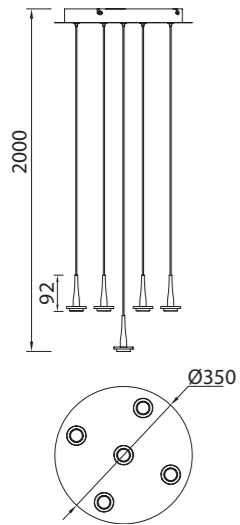

ANDRÓMEDA

8932 Oro-Gold
LED 25W-3000K-2500lm