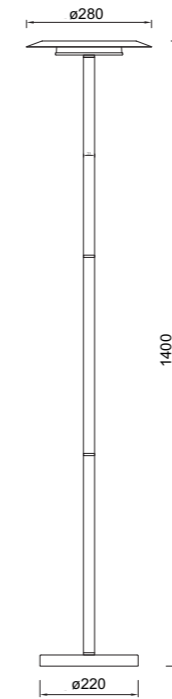

# TINA

**9002** Blanco+Negro-White+Black  
LED 24W-3000K-2900lm

**9003** Blanco+Negro-White+Black  
LED 18W-3000K-2350lm

**9005** Blanco+Negro-White+Black  
LED 12W-3000K-1600lm

**9004** Blanco+Negro-White+Black  
LED12W 3000K 1600lm