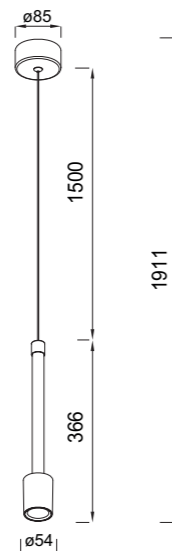

8952 Oro-Gold
LED 38W-3000K-5050lm

1911

366

ø54