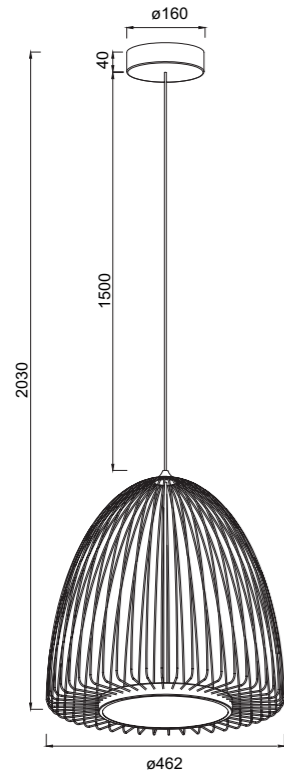

# SMART

9016 Negro-Black  
LED 43W-3000K-5700lm

Metal/PS 220-240V~50/60Hz CRI≥ 80 Negro/1.5m

9017 Negro-Black  
LED 20W-3000K-2750lm

Metal/PS 220-240V~50/60Hz CRI≥ 80 Negro/1.5m