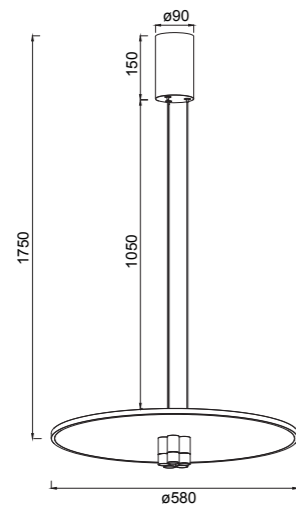

NÓMADA

8982 Negro/Oro-Gold/Black
LED 42W-3000K-5200lm

8983 Negro/Oro-Gold/Black
LED 33W-3000K-4350lm