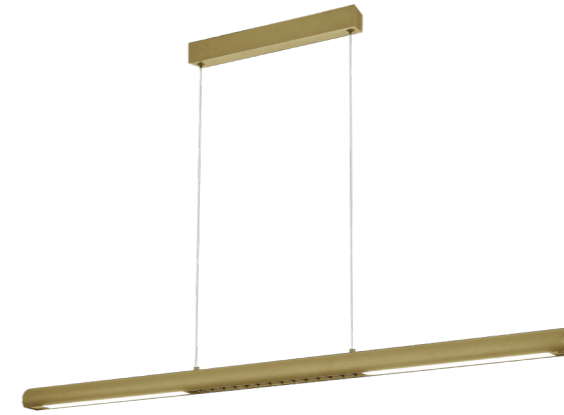

# LINEAL

# LINEAL

**9034** Blanco-White  
LED 24W-3000K-2970lm

**9035** Negro-Black  
LED 24W-3000K-2970lm

**9036** Oro-Gold  
LED 24W-3000K-2970lm

# LINEAL

**8954 Negro-Black**  
LED 38W-3000K-5150lm

**8955 Oro-Gold**  
LED 38W-3000K-5150lm