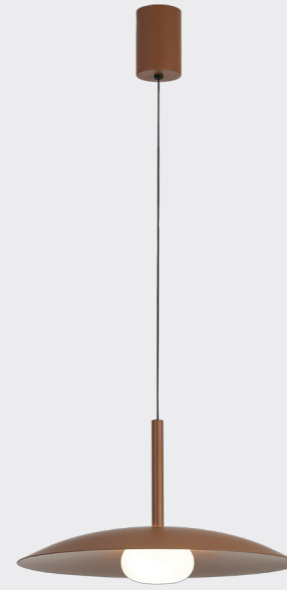

# LIDIA

**8975** Negro-Black  
LED 12W-3000K-1550lm

**8976** Oro mate-Matte gold  
LED 12W-3000K-1550lm

**8977** Gris oscuro-Dark grey  
LED 12W-3000K-1550lm

**8978** Café-Coffee  
LED 12W-3000K-1550lm

**8979** Blanco-White  
LED 12W-3000K-1550lm