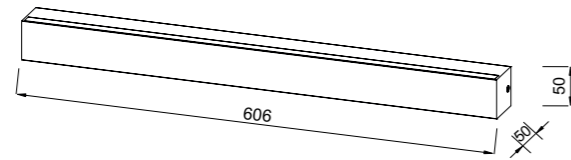

ELEGANCE

9014 Gris pavonado-Gunmetal Grey
LED 24W-3000K-2750lm