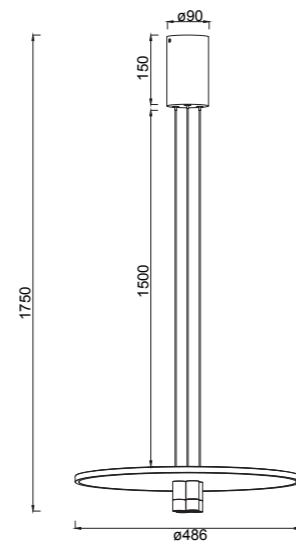

NÓMADA

8982 Negro/Oro-Gold/Black
LED 42W-3000K-5200lm

8983 Negro/Oro-Gold/Black
LED 33W-3000K-4350lm