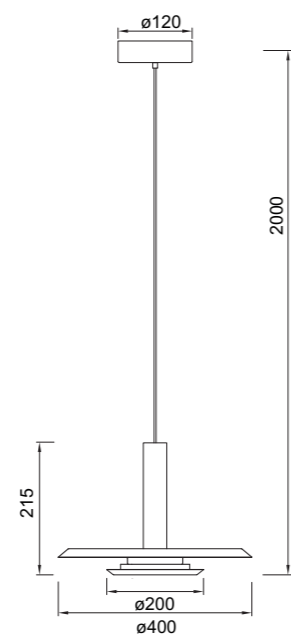

9001 Blanco+Negro-White+Black
LED18W-3000K-2350lm