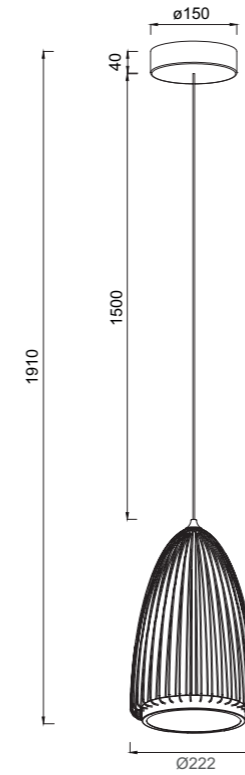

# SMART

9016 Negro-Black  
LED 43W-3000K-5700lm

Metal/PS 220-240V~50/60Hz CRI≥ 80 Negro/1.5m

9017 Negro-Black  
LED 20W-3000K-2750lm

Metal/PS 220-240V~50/60Hz CRI≥ 80 Negro/1.5m