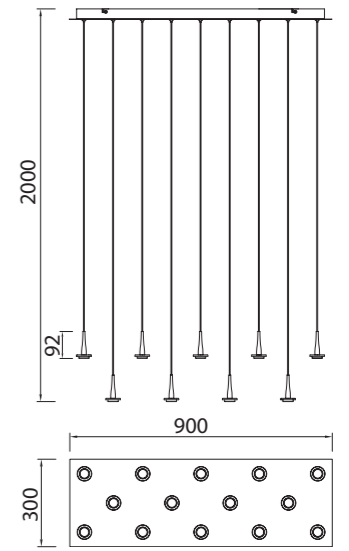

**8934 Oro-Gold**  
LED 40W-3000K-4000lm

**8936 Oro-Gold**  
LED 70W-3000K-7050lm

Metal-Metal 220-240V~50/60Hz CRI≥ 80 Cable: Negro 1.5 m

Metal-Metal 220-240V~50/60Hz CRI≥ 80 Cable: Negro 1.5 m