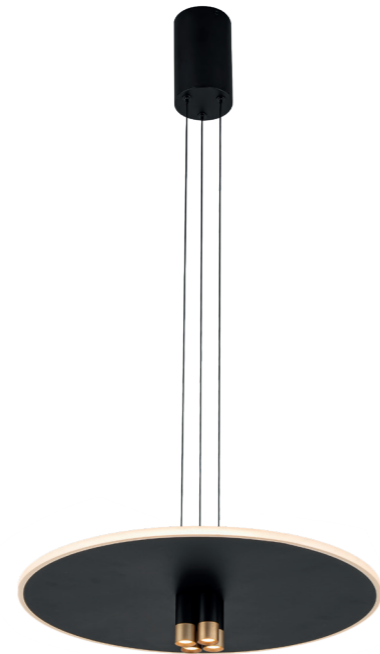

# LIDIA

**8975** Negro-Black  
LED 12W-3000K-1550lm

**8976** Oro mate-Matte gold  
LED 12W-3000K-1550lm

**8977** Gris oscuro-Dark grey  
LED 12W-3000K-1550lm

**8978** Café-Coffee  
LED 12W-3000K-1550lm

**8979** Blanco-White  
LED 12W-3000K-1550lm

# NÓMADA

**8982** Negro/Oro-Gold/Black  
LED 42W-3000K-5200lm

**8983** Negro/Oro-Gold/Black  
LED 33W-3000K-4350lm