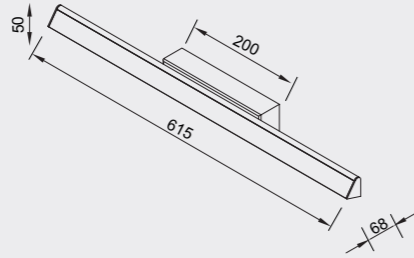

LINEAL

8962 Blanco-White
LED 22W-3000K-3050lm

8963 Negro-Black
LED 22W-3000K-3050lm

8964 Oro-Gold
LED 22W-3000K-3050lm