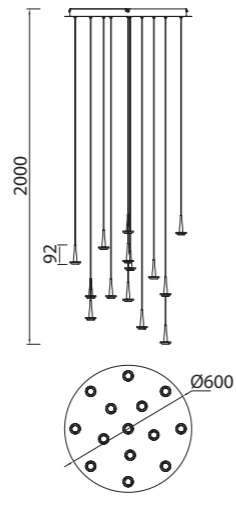

# ANDRÓMEDA

**8932 Oro-Gold**  
LED 25W-3000K-2500lm

**8933 Oro-Gold**  
LED 40W-3000K-4000lm

**8935 Oro-Gold**  
LED 70W-3000K-7050lm

**8937 Oro-Gold**  
LED 120W-3000K-12100lm

**8931 Oro-Gold**  
LED 5W-3000K-500lm

**8934 Oro-Gold**  
LED 40W-3000K-4000lm

**8936 Oro-Gold**  
LED 70W-3000K-7050lm

Metal-Metal 220-240V~50/60Hz CRI≥ 80 Cable: Negro 1.5 m

Metal-Metal 220-240V~50/60Hz CRI≥ 80 Cable: Negro 1.5 m