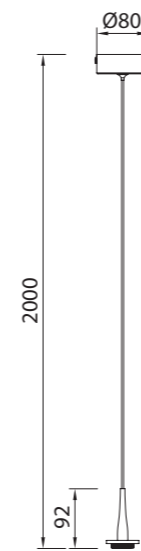

# ANDRÓMEDA

**8932 Oro-Gold**  
LED 25W-3000K-2500lm

**8933 Oro-Gold**  
LED 40W-3000K-4000lm

**8935 Oro-Gold**  
LED 70W-3000K-7050lm

**8937 Oro-Gold**  
LED 120W-3000K-12100lm

**8931 Oro-Gold**  
LED 5W-3000K-500lm

**8934 Oro-Gold**  
LED 40W-3000K-4000lm

**8936 Oro-Gold**  
LED 70W-3000K-7050lm

Metal-Metal 220-240V~50/60Hz CRI≥ 80 Cable: Negro 1.5 m

Metal-Metal 220-240V~50/60Hz CRI≥ 80 Cable: Negro 1.5 m