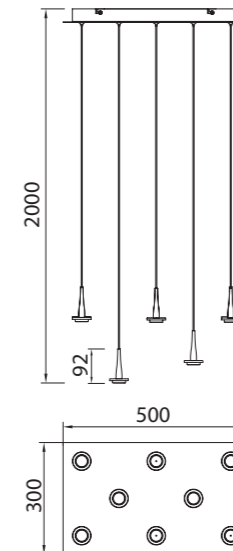

**8934 Oro-Gold**  
LED 40W-3000K-4000lm

**8936 Oro-Gold**  
LED 70W-3000K-7050lm

Metal-Metal 220-240V~50/60Hz CRI≥ 80 Cable: Negro 1.5 m

Metal-Metal 220-240V~50/60Hz CRI≥ 80 Cable: Negro 1.5 m