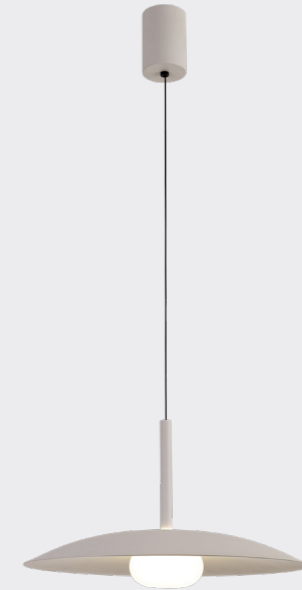

# LIDIA

**8975** Negro-Black  
LED 12W-3000K-1550lm

**8976** Oro mate-Matte gold  
LED 12W-3000K-1550lm

**8977** Gris oscuro-Dark grey  
LED 12W-3000K-1550lm

**8978** Café-Coffee  
LED 12W-3000K-1550lm

**8979** Blanco-White  
LED 12W-3000K-1550lm