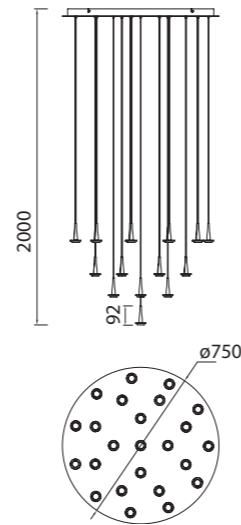

# ANDRÓMEDA

**8932 Oro-Gold**  
LED 25W-3000K-2500lm

**8933 Oro-Gold**  
LED 40W-3000K-4000lm

**8935 Oro-Gold**  
LED 70W-3000K-7050lm

**8937 Oro-Gold**  
LED 120W-3000K-12100lm

**8931 Oro-Gold**  
LED 5W-3000K-500lm