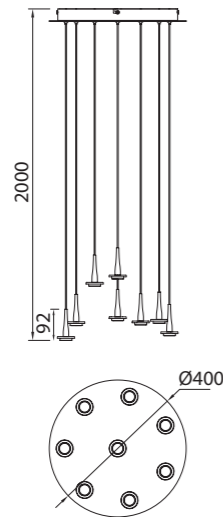

8933 Oro-Gold
LED 40W-3000K-4000lm