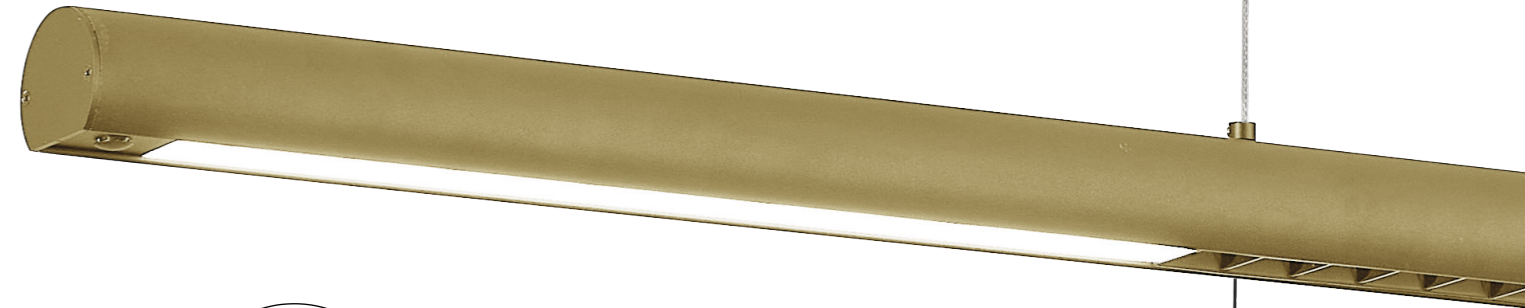

# LINEAL

**9034** Blanco-White  
LED 24W-3000K-2970lm

**9035** Negro-Black  
LED 24W-3000K-2970lm

**9036** Oro-Gold  
LED 24W-3000K-2970lm