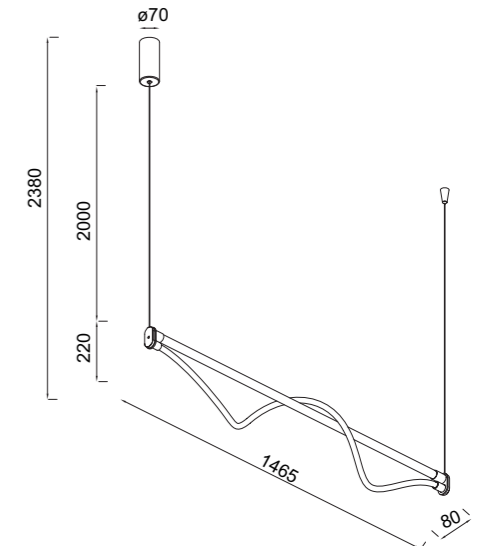

Aluminio/Silicona/Hierro/Acrílico 220-240V~50/60Hz CRI≥ 80 Cable: Blanco/1.5m

Aluminum/Silicone/Iron/Acrylic 220-240V~50/60Hz CRI≥ 80 Cable: Blanco/2x2m