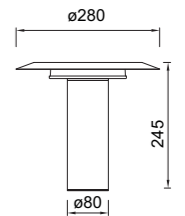

# TINA

**9002** Blanco+Negro-White+Black  
LED 24W-3000K-2900lm

**9003** Blanco+Negro-White+Black  
LED 18W-3000K-2350lm

**9005** Blanco+Negro-White+Black  
LED 12W-3000K-1600lm

**9004** Blanco+Negro-White+Black  
LED12W 3000K 1600lm