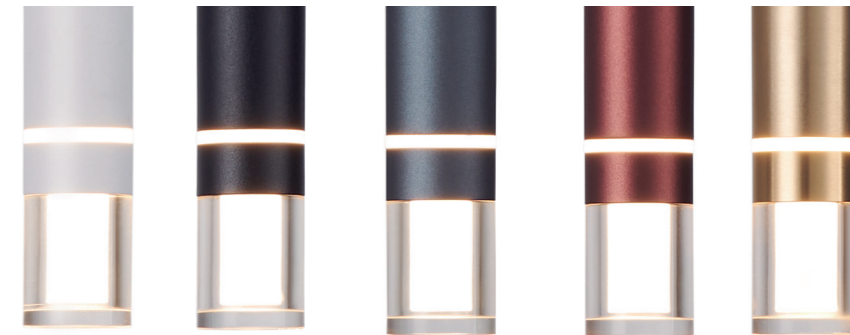

# MOANA

**8970** Blanco-White  
LED 7W-3000K-1000lm

**8971** Negro-Black  
LED 7W-3000K-1000lm

**8972** Gris oscuro-Dark grey  
LED 7W-3000K-1000lm

**8973** Oro rosa-Rose gold  
LED 7W-3000K-1000lm

**8974** Latón-Brass  
LED 7W-3000K-1000lm