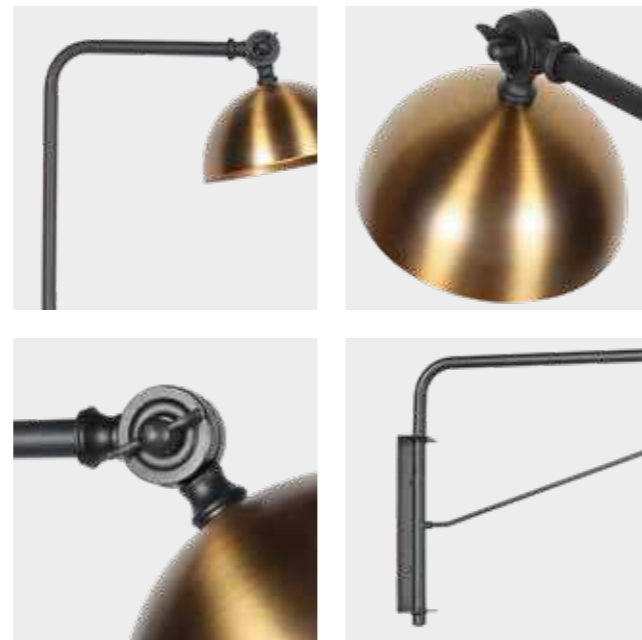

4134ZW

4135ZW

Ringlux

Article	Electrification	L x W x H	Extra information
4134ZW	20W + 5W	Ø30 x 5,6	2700 Kelvin, 2500 Lumen, CRI90, dimmable driver, top and bottom light
4135ZW	30W + 6W	Ø40 x 56	2700 Kelvin, 3600 Lumen, CRI90, dimmable driver, top and bottom light

4136ZW

4137ZW

Marcadore

Article	Electrification	L x W x H	Extra information
4136ZW	8 x 5W	Ø60 x 90-140	2700 Kelvin, 4000 Lumen, CRI90, dimmable driver
4137ZW	6 x 5W	120 x 10 x 90-140	2700 Kelvin, 3000 Lumen, CRI90, dimmable driver

Pentino

Article	Electrification	L x W x H	Extra information
4125ZW	GU10	16 x 68 x 34	cord switch, excluding light source
4126ZW	GU10	36 x 17 x 133	cord switch, excluding light source

4125ZW

Bloeba

Article	Electrification	L x W x H	Extra information
4141ZW	E27	35 x 30-66 x 150-165	floor switch
K1068	E27	Ø40 x 20	
K2003	E27	Ø50 x 21	