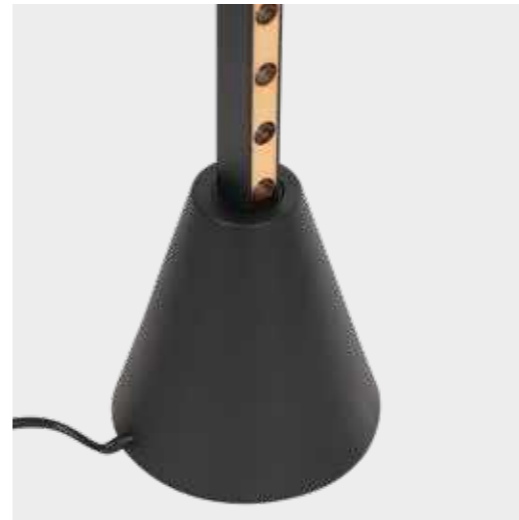

steinhauer
LIGHTING

TRENDS VOOR JAAR

2024

steinhauer
LIGHTING
exclusive

4140ST

4140ZW

Soleil

Article	Electrification	L x W x H	Extra information
4140	30W + 10W	Ø32 x 60-130	2700 Kelvin, 4000 Lumen, CRI90, dimmable driver

4133ZW

Luzhaz

Article	Electrification	L x W x H	Extra information
4133ZW	24W	Ø10 x 157	2700 Kelvin, 2400 Lumen, CRI90, sensordimmer

4130ZW

Ringlux

Article	Electrification	L x W x H	Extra information
4130ZW	2 x 20W	50 x 130-210 x 210-240	2700 Kelvin, 4000 Lumen, CRI90, floor dimmer

4138ZW

4139ZW

Ringlux

Article	Electrification	L x W x H	Extra information
4138ZW	2 x 5W	30-60 x 25 x 110-140	2700 Kelvin, 1000 Lumen, CRI90, touch dimmer,
4139ZW	2 x 5W	25-50 x 20 x 40-75	2700 Kelvin, 1000 Lumen, CRI90, touch dimmer

4134ZW

4135ZW

Ringlux

Article	Electrification	L x W x H	Extra information
4134ZW	20W + 5W	Ø30 x 5,6	2700 Kelvin, 2500 Lumen, CRI90, dimmable driver, top and bottom light
4135ZW	30W + 6W	Ø40 x 56	2700 Kelvin, 3600 Lumen, CRI90, dimmable driver, top and bottom light