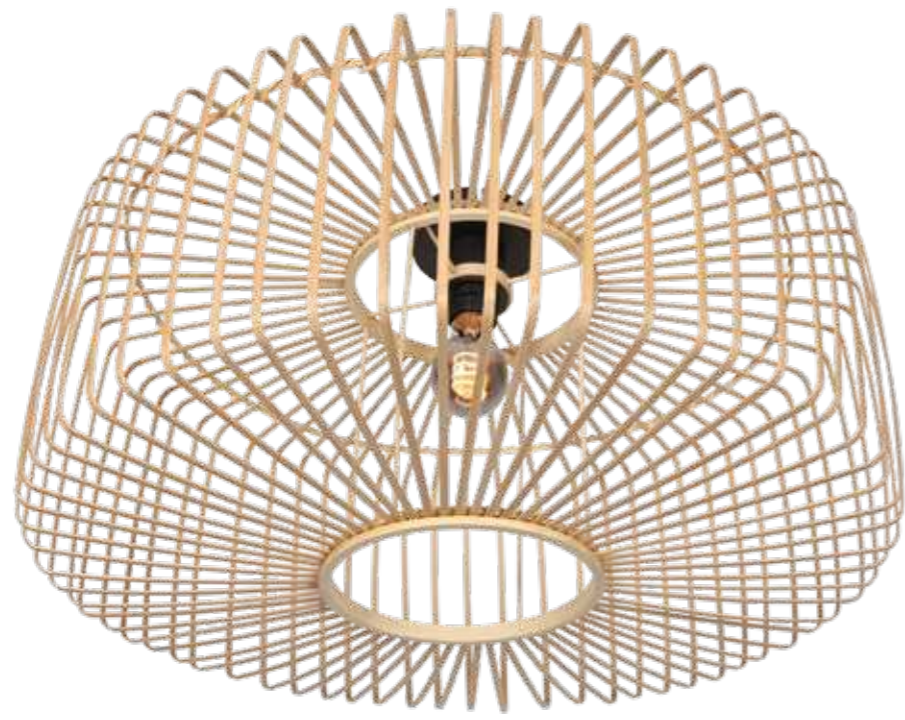

steinhauer
LIGHTING

TRENDS VOOR JAAR

2024

steinhauer
LIGHTING
exclusive

4140ST

4140ZW

Soleil

Article	Electrification	L x W x H	Extra information
4140	30W + 10W	Ø32 x 60-130	2700 Kelvin, 4000 Lumen, CRI90, dimmable driver

4134ZW

4135ZW

Ringlux

Article	Electrification	L x W x H	Extra information
4134ZW	20W + 5W	Ø30 x 5,6	2700 Kelvin, 2500 Lumen, CRI90, dimmable driver, top and bottom light
4135ZW	30W + 6W	Ø40 x 56	2700 Kelvin, 3600 Lumen, CRI90, dimmable driver, top and bottom light

Pentino

Article	Electrification	L x W x H	Extra information
4125ZW	GU10	16 x 68 x 34	cord switch, excluding light source
4126ZW	GU10	36 x 17 x 133	cord switch, excluding light source

4125ZW

Bloeba

Article	Electrification	L x W x H	Extra information
4141ZW	E27	35 x 30-66 x 150-165	floor switch
K1068	E27	Ø40 x 20	
K2003	E27	Ø50 x 21	

Bloeba

Article	Electrification	L x W x H	Extra information
4142ZW	E27	70 -140 x 4 x 45	cord switch
K1068	E27	Ø40 x 20	
K2004	E27	Ø40 x 17	

4129ZW

4144ZW = 4129ZW+K2002BS

4145ZW = 4129ZW+K2003BS

4146ZW = 4129ZW+K2004BS