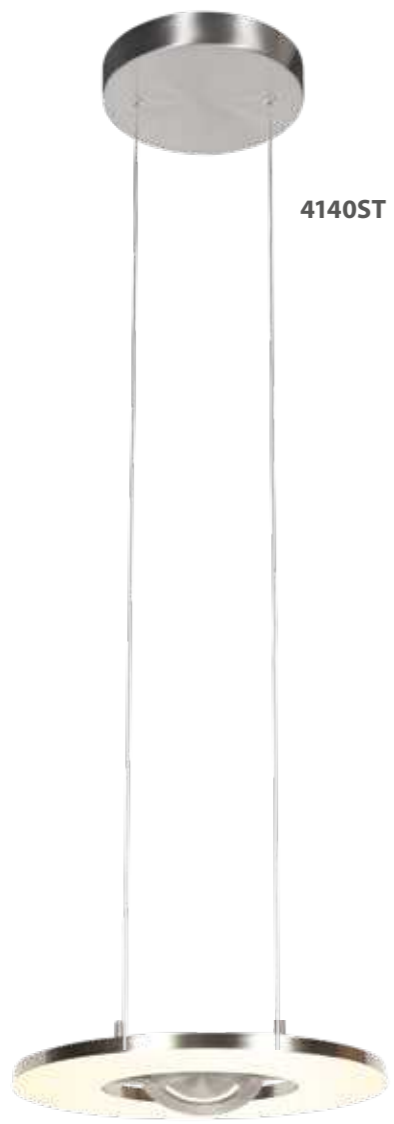

steinhauer
LIGHTING

TRENDS VOOR JAAR

2024

steinhauer
LIGHTING
exclusive

4140ST

4140ZW

Soleil

Article	Electrification	L x W x H	Extra information
4140	30W + 10W	Ø32 x 60-130	2700 Kelvin, 4000 Lumen, CRI90, dimmable driver

4133ZW

Luzhaz

Article	Electrification	L x W x H	Extra information
4133ZW	24W	Ø10 x 157	2700 Kelvin, 2400 Lumen, CRI90, sensordimmer

4130ZW

Ringlux

Article	Electrification	L x W x H	Extra information
4130ZW	2 x 20W	50 x 130-210 x 210-240	2700 Kelvin, 4000 Lumen, CRI90, floor dimmer

4138ZW

4139ZW

Ringlux

Article	Electrification	L x W x H	Extra information
4138ZW	2 x 5W	30-60 x 25 x 110-140	2700 Kelvin, 1000 Lumen, CRI90, touch dimmer,
4139ZW	2 x 5W	25-50 x 20 x 40-75	2700 Kelvin, 1000 Lumen, CRI90, touch dimmer

4134ZW

4135ZW

Ringlux

Article	Electrification	L x W x H	Extra information
4134ZW	20W + 5W	Ø30 x 5,6	2700 Kelvin, 2500 Lumen, CRI90, dimmable driver, top and bottom light
4135ZW	30W + 6W	Ø40 x 56	2700 Kelvin, 3600 Lumen, CRI90, dimmable driver, top and bottom light