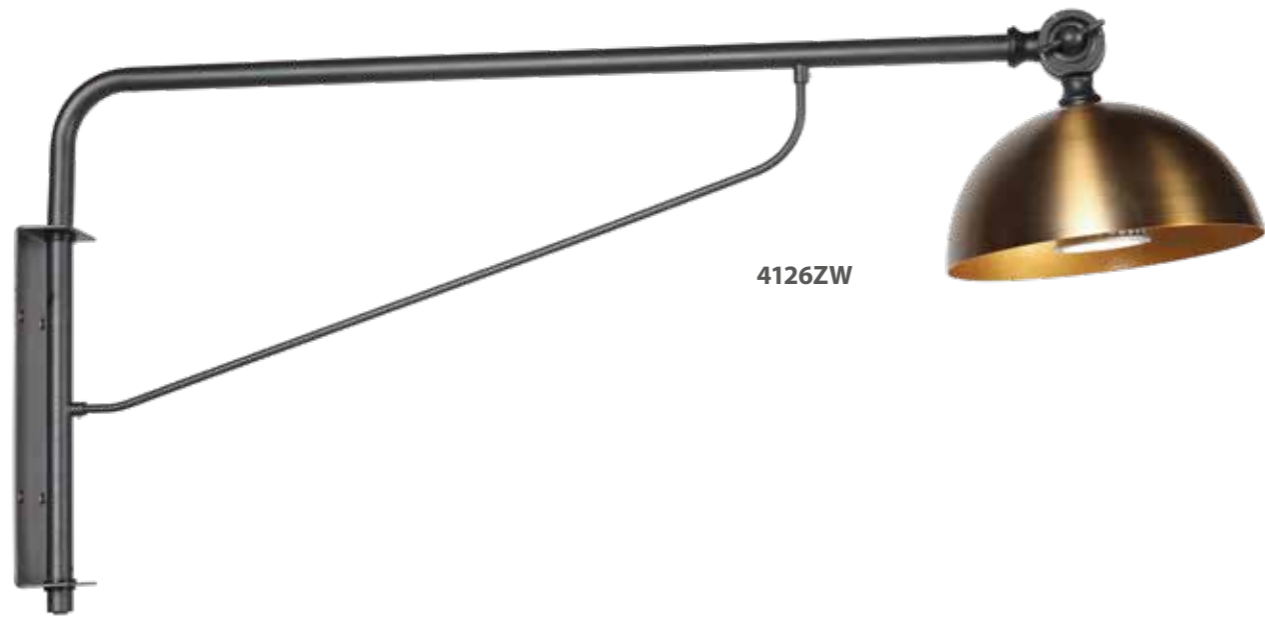

steinhauer
LIGHTING

TRENDS VOOR JAAR

2024

steinhauer
LIGHTING
exclusive

4140ST

4140ZW

Soleil

Article	Electrification	L x W x H	Extra information
4140	30W + 10W	Ø32 x 60-130	2700 Kelvin, 4000 Lumen, CRI90, dimmable driver

4134ZW

4135ZW

Ringlux

Article	Electrification	L x W x H	Extra information
4134ZW	20W + 5W	Ø30 x 5,6	2700 Kelvin, 2500 Lumen, CRI90, dimmable driver, top and bottom light
4135ZW	30W + 6W	Ø40 x 56	2700 Kelvin, 3600 Lumen, CRI90, dimmable driver, top and bottom light

Pentino

Article	Electrification	L x W x H	Extra information
4125ZW	GU10	16 x 68 x 34	cord switch, excluding light source
4126ZW	GU10	36 x 17 x 133	cord switch, excluding light source

4125ZW

Bloeba

Article	Electrification	L x W x H	Extra information
4141ZW	E27	35 x 30-66 x 150-165	floor switch
K1068	E27	Ø40 x 20	
K2003	E27	Ø50 x 21	