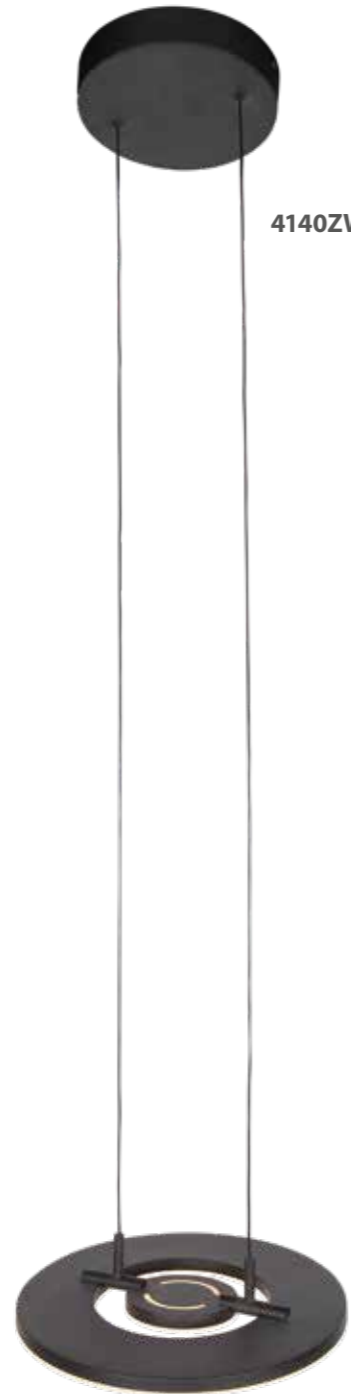

steinhauer
LIGHTING

TRENDS VOOR JAAR

2024

steinhauer
LIGHTING
exclusive

4140ST

4140ZW

Soleil

Article	Electrification	L x W x H	Extra information
4140	30W + 10W	Ø32 x 60-130	2700 Kelvin, 4000 Lumen, CRI90, dimmable driver

4133ZW

Luzhaz

Article	Electrification	L x W x H	Extra information
4133ZW	24W	Ø10 x 157	2700 Kelvin, 2400 Lumen, CRI90, sensordimmer

4130ZW

Ringlux

Article	Electrification	L x W x H	Extra information
4130ZW	2 x 20W	50 x 130-210 x 210-240	2700 Kelvin, 4000 Lumen, CRI90, floor dimmer

4138ZW

4139ZW

Ringlux

Article	Electrification	L x W x H	Extra information
4138ZW	2 x 5W	30-60 x 25 x 110-140	2700 Kelvin, 1000 Lumen, CRI90, touch dimmer,
4139ZW	2 x 5W	25-50 x 20 x 40-75	2700 Kelvin, 1000 Lumen, CRI90, touch dimmer

4134ZW

4135ZW

Ringlux

Article	Electrification	L x W x H	Extra information
4134ZW	20W + 5W	Ø30 x 5,6	2700 Kelvin, 2500 Lumen, CRI90, dimmable driver, top and bottom light
4135ZW	30W + 6W	Ø40 x 56	2700 Kelvin, 3600 Lumen, CRI90, dimmable driver, top and bottom light